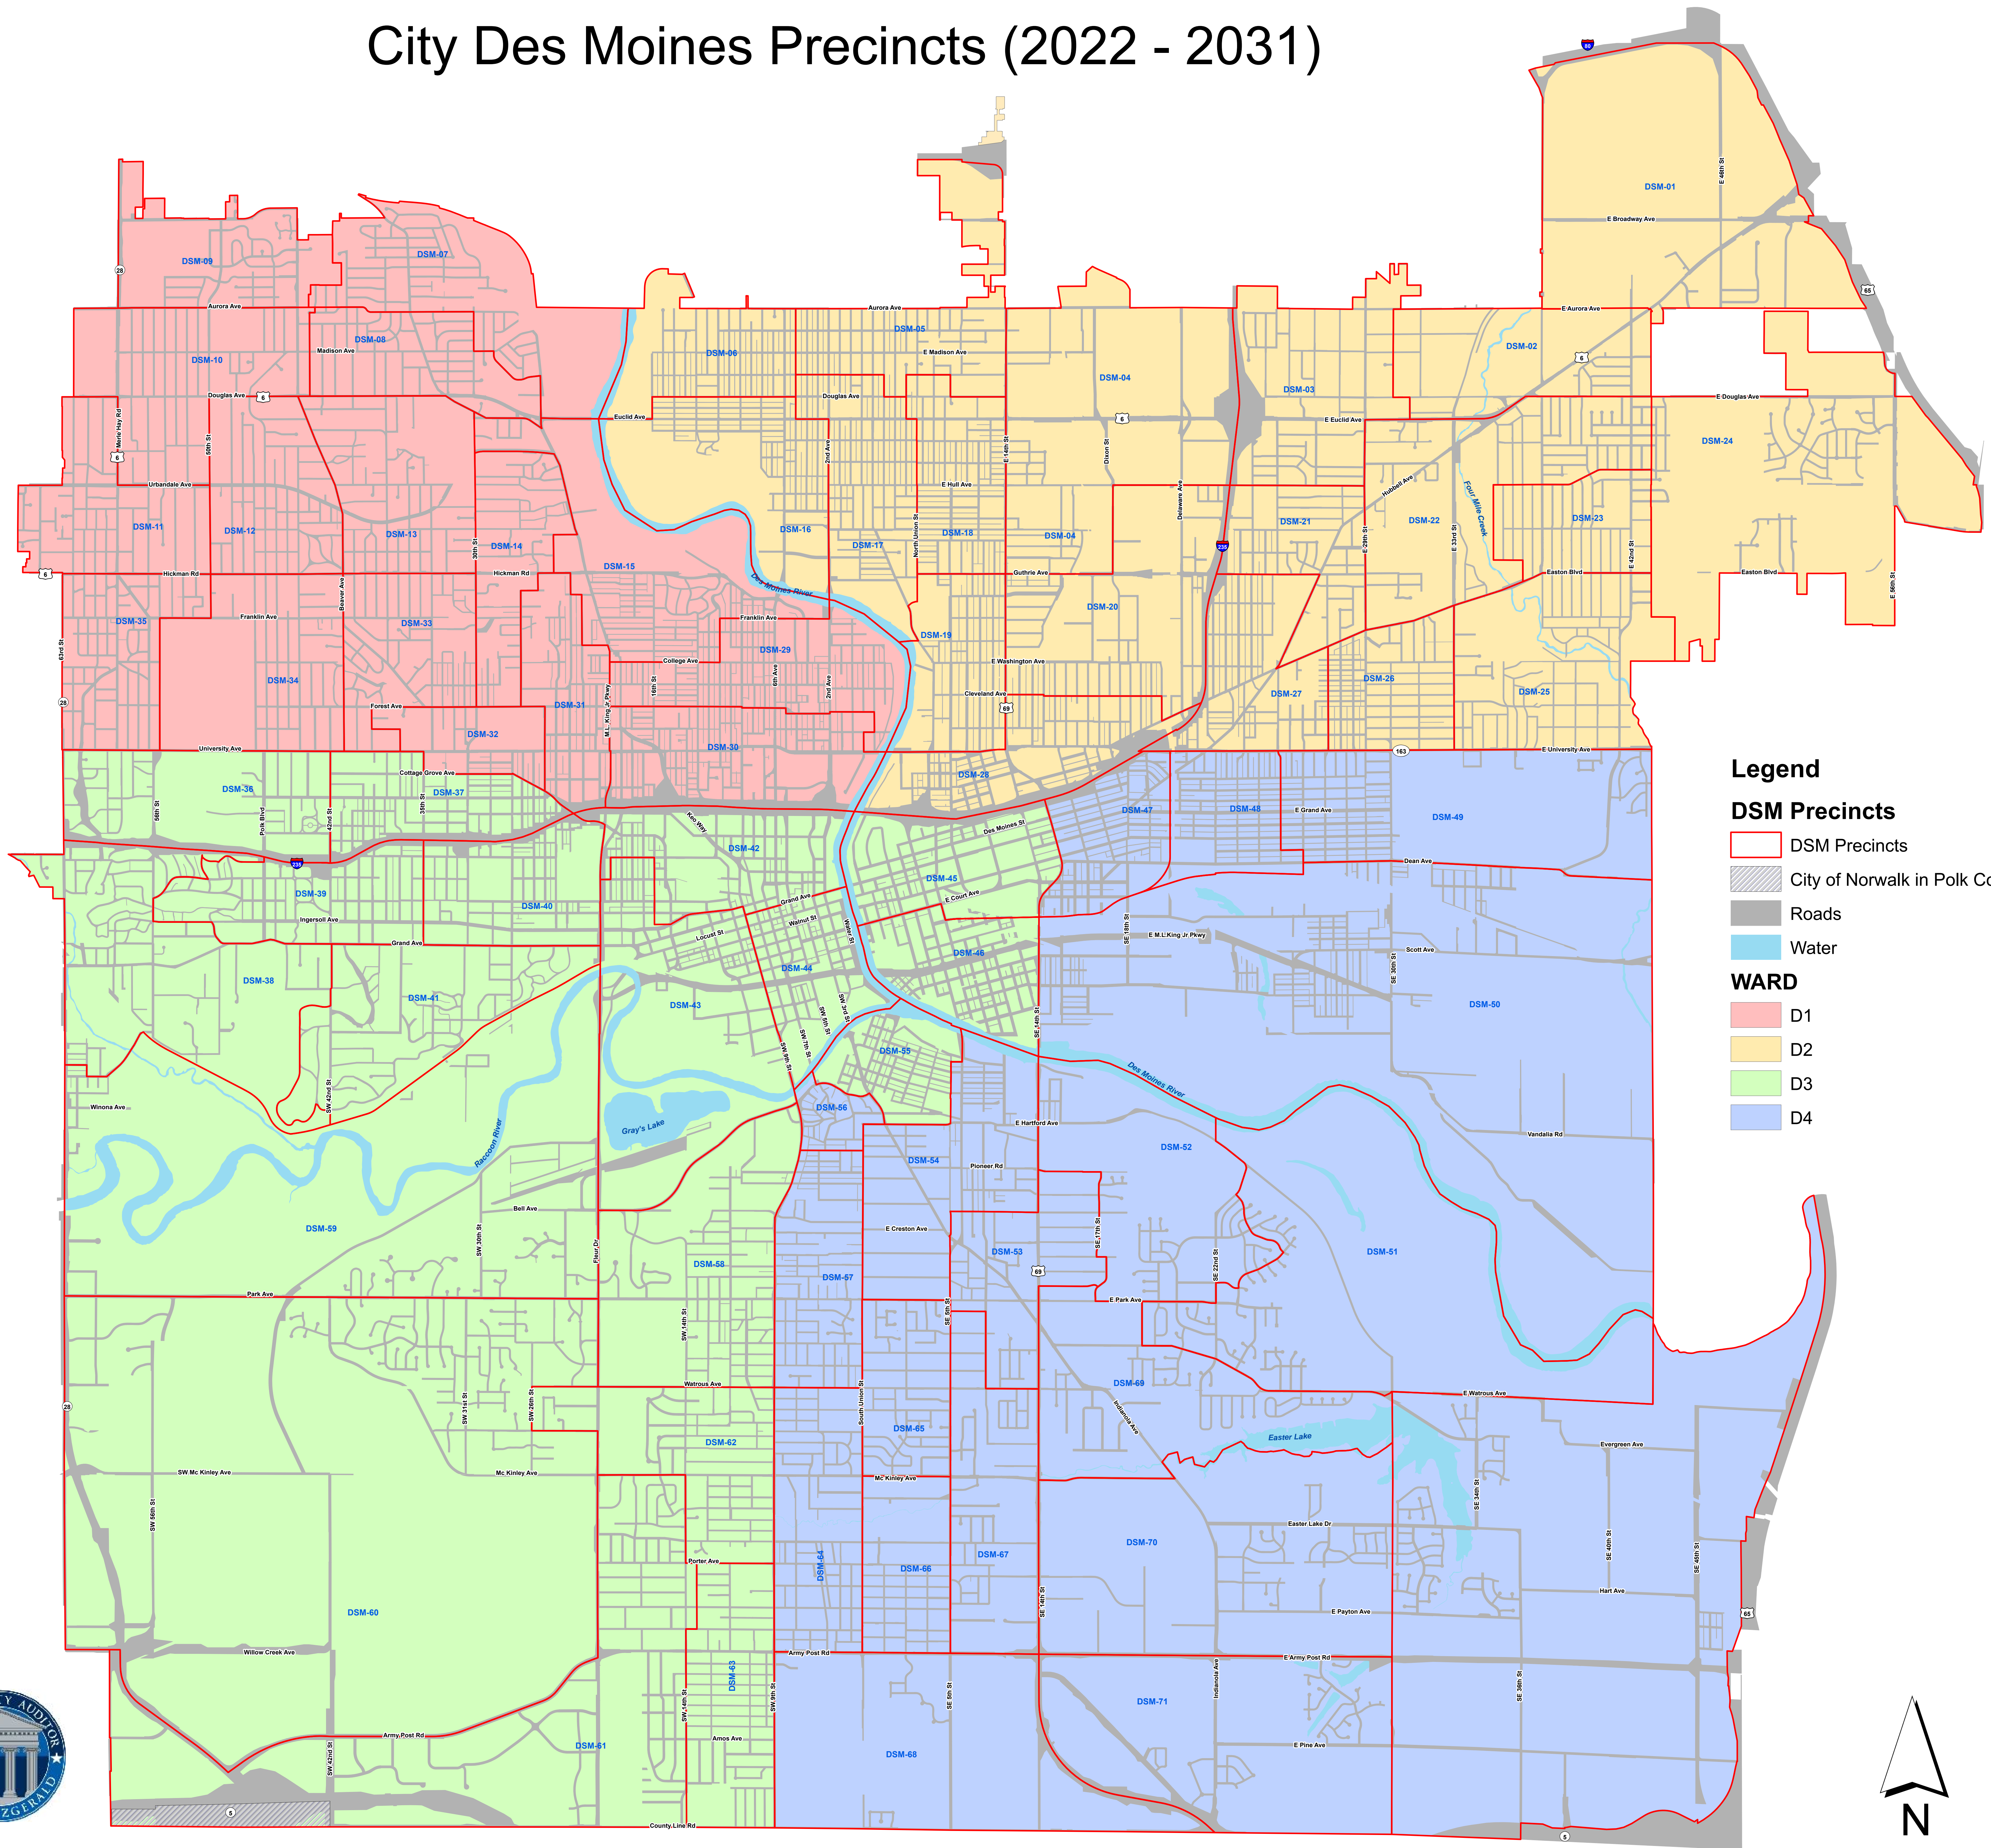

City Des Moines Precincts (2022 - 2031)

Legend

DSM Precincts

- DSM Precincts
- City of Norwalk in Polk Co.
- Roads
- Water

WARD

- D1
- D2
- D3
- D4

Polk County Election Office
 120 2nd Avenue
 Des Moines, Iowa 50309
 Ph: 515 286-3247

Precincts and Districts are valid from 2022 through 2031.
 Precincts and District boundaries have been compiled from City, County and State legal descriptions.
 Individuals may reproduce this map at their own expense without restrictions.