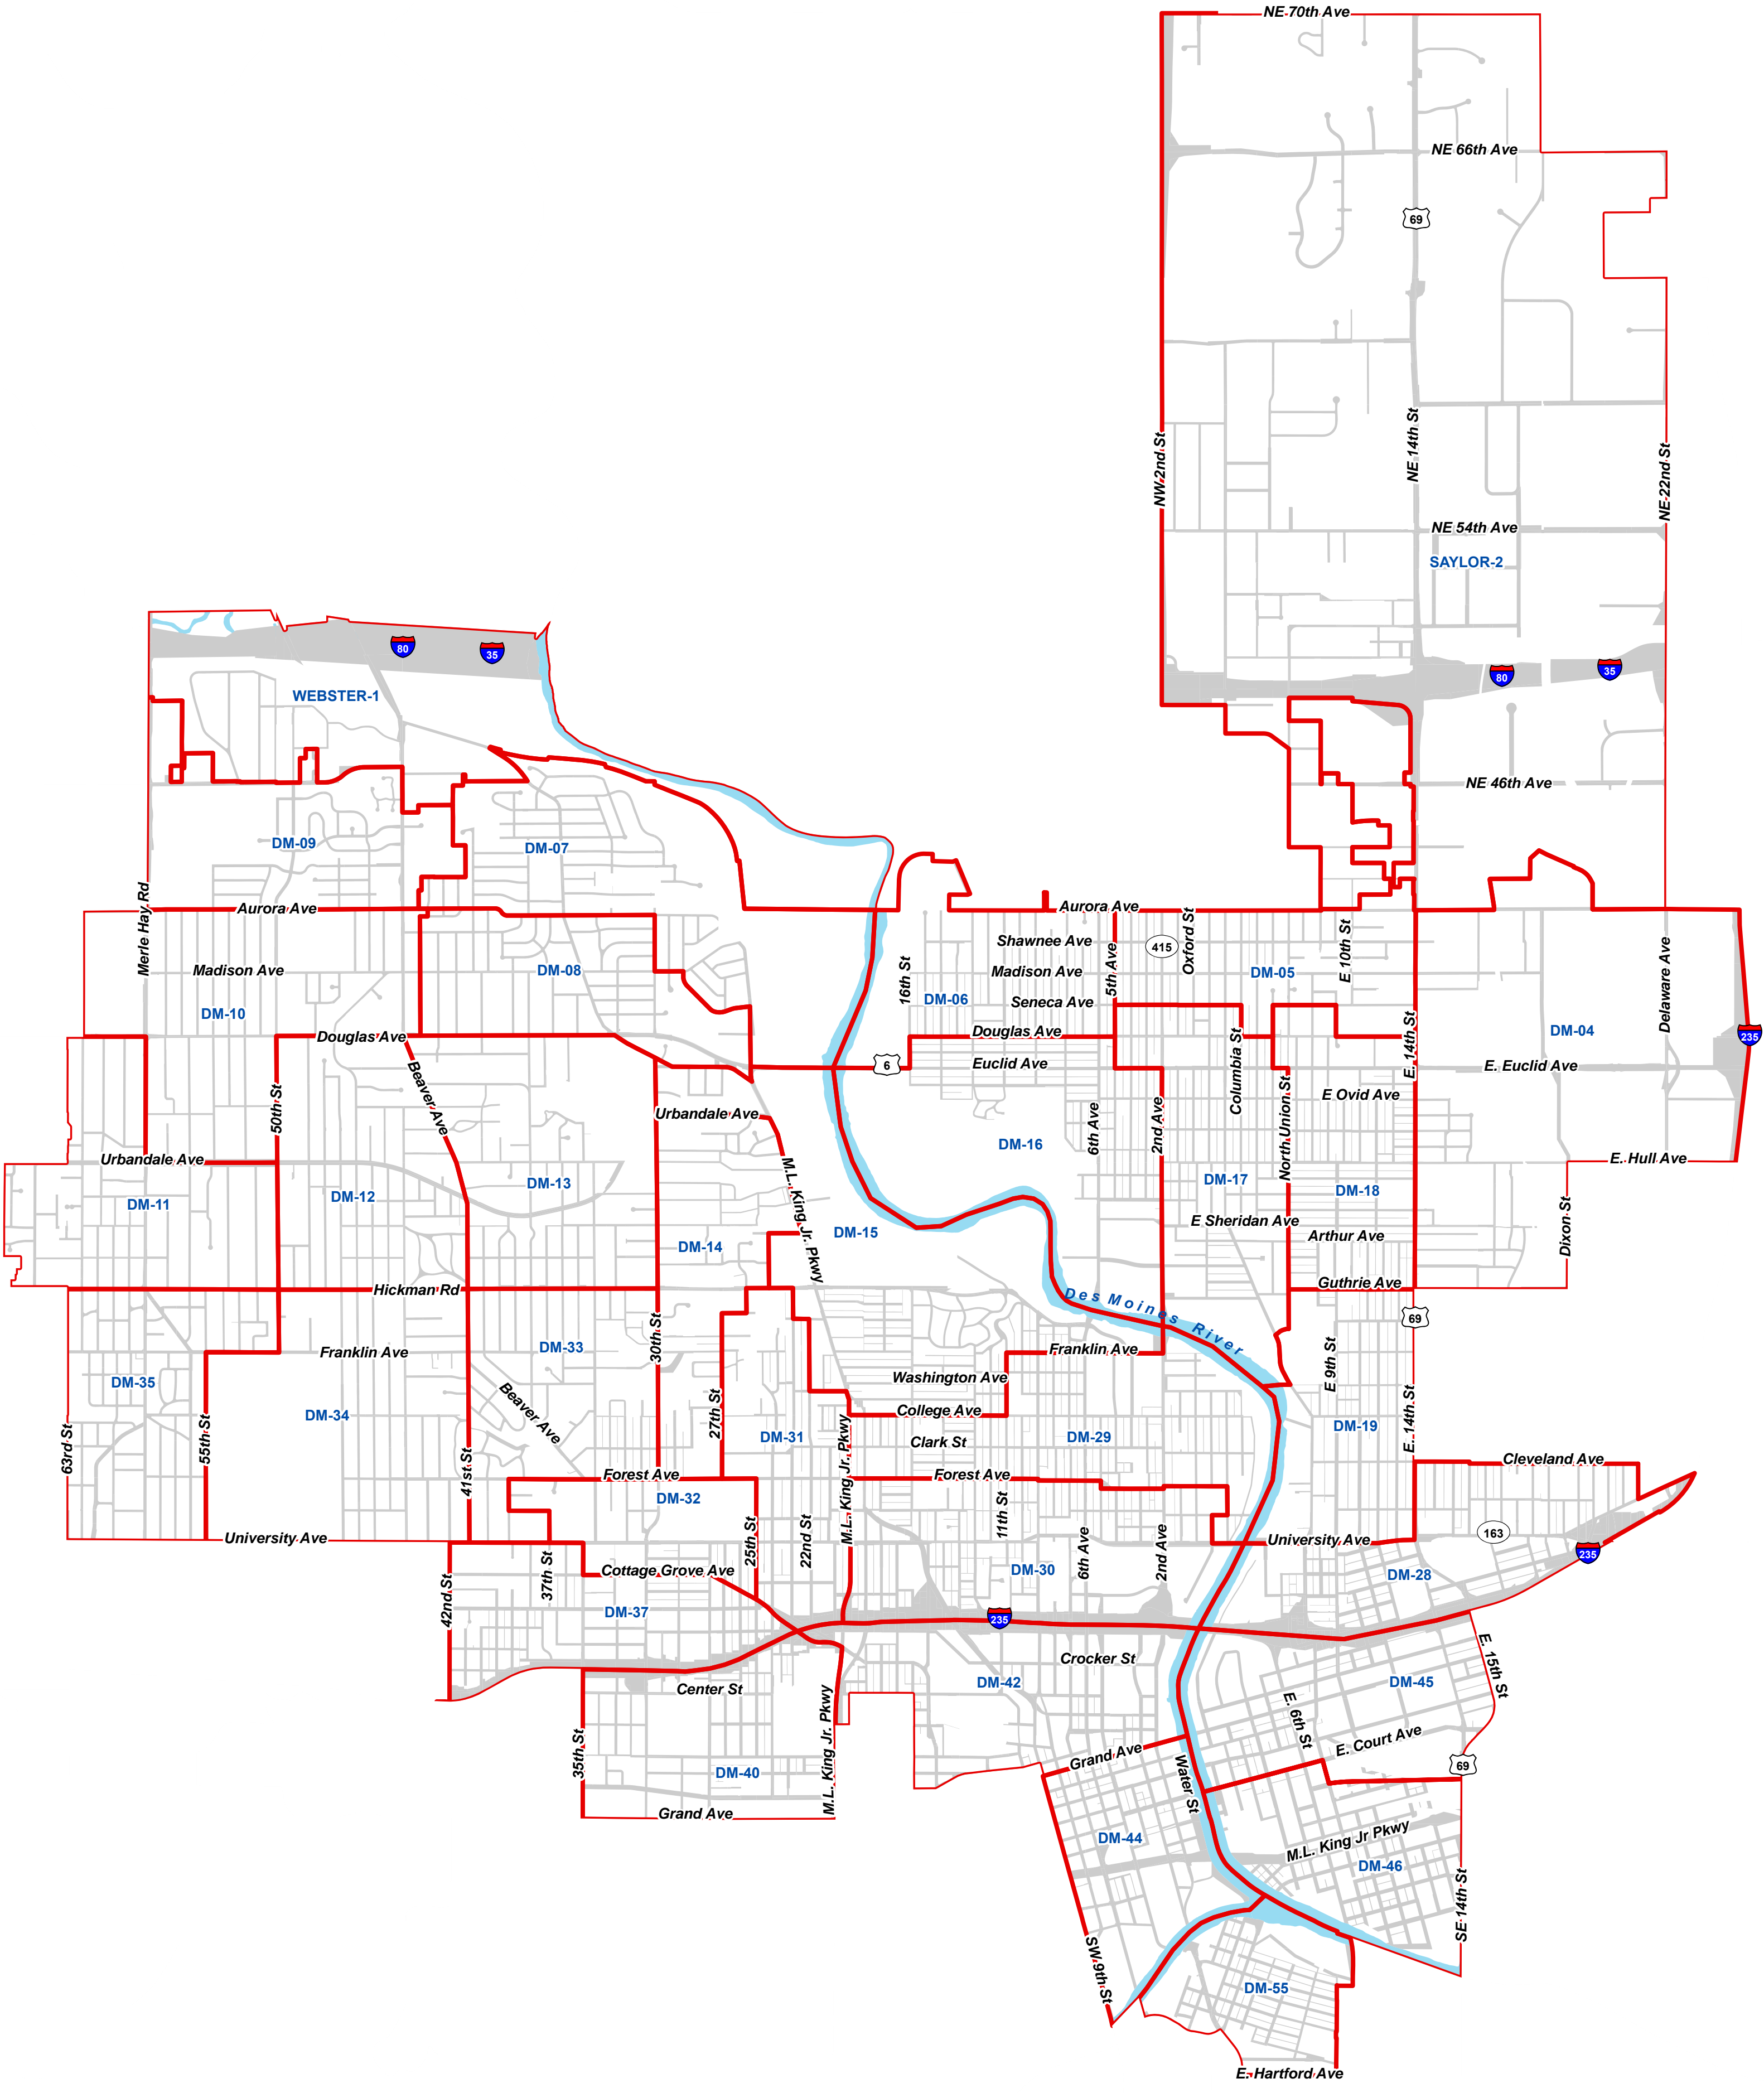

Supervisor District 5 (2022 - 2031)

Precincts and Districts are valid from 2022 through 2031. Precincts and District boundaries have been compiled from City, County and State legal descriptions. Individuals may reproduce this map at their own expense without restrictions.