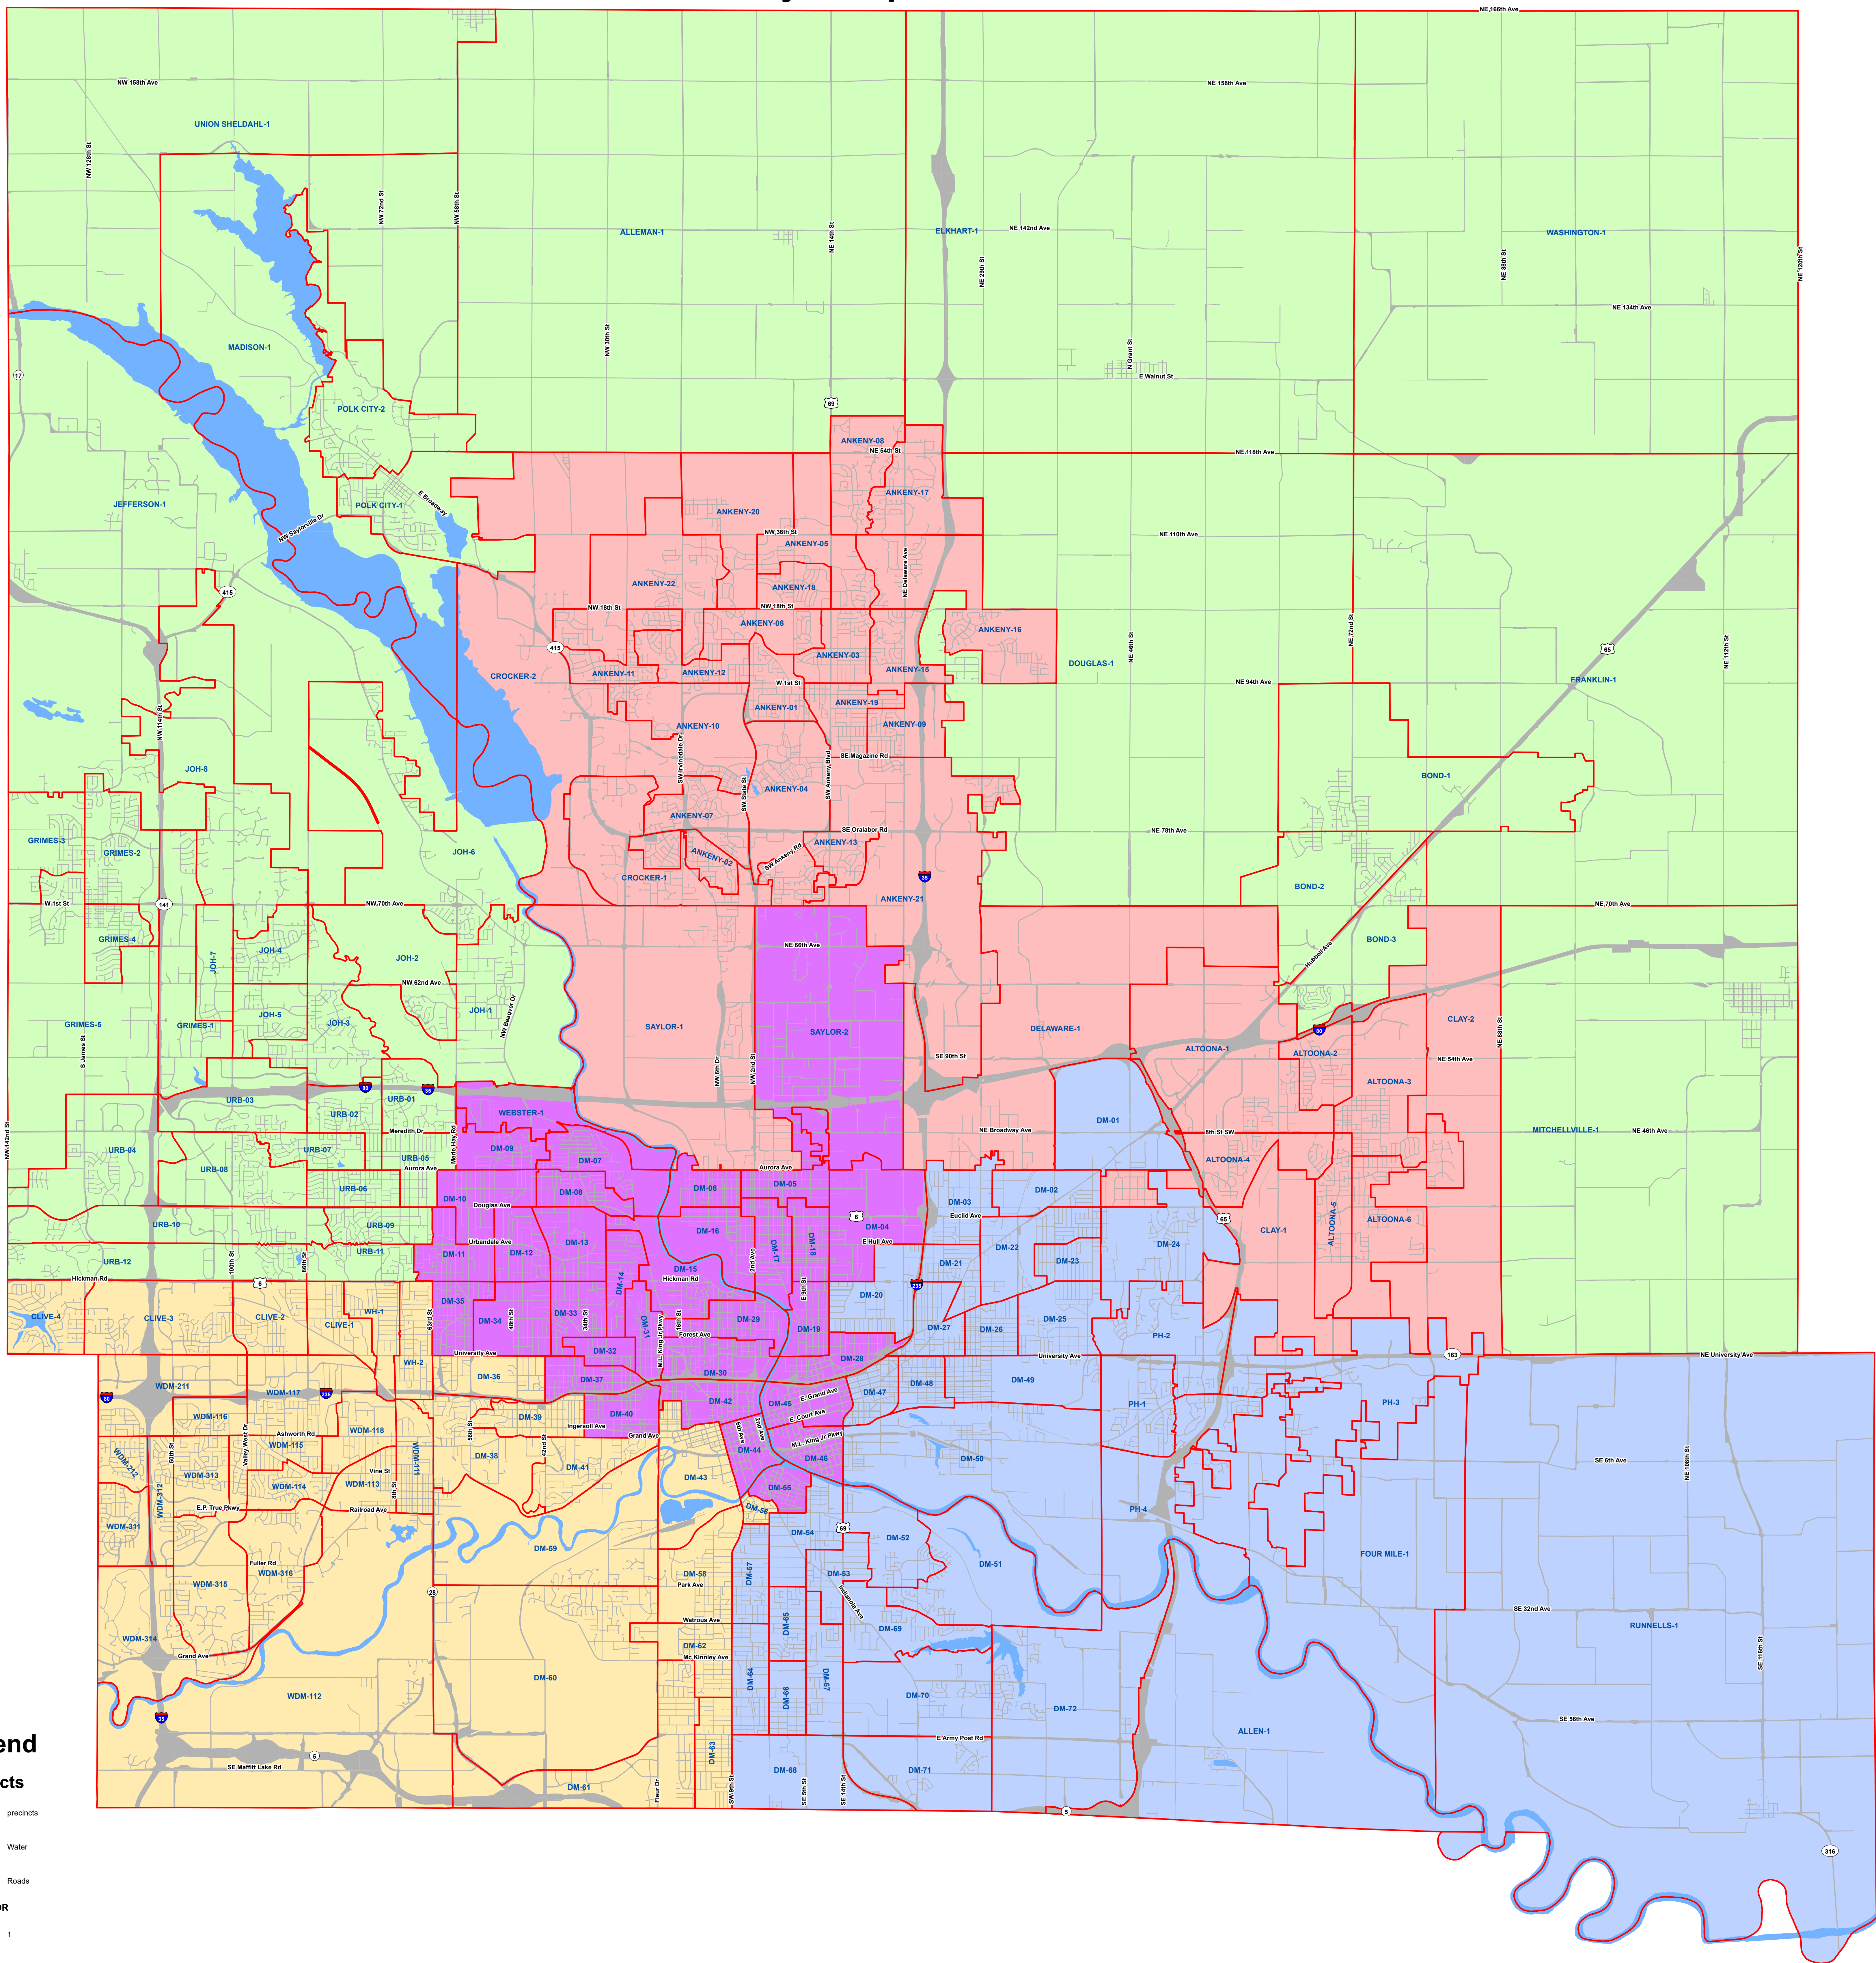

Polk County Supervisor Districts

Legend

precincts

precincts

Water

Roads

SUPERVISOR

1

2

3

4

5

Precincts are valid from 2022 through 2031.
Precincts boundaries have been compiled from City and County precinct legal description ordinances.

Date of publication: March 2022