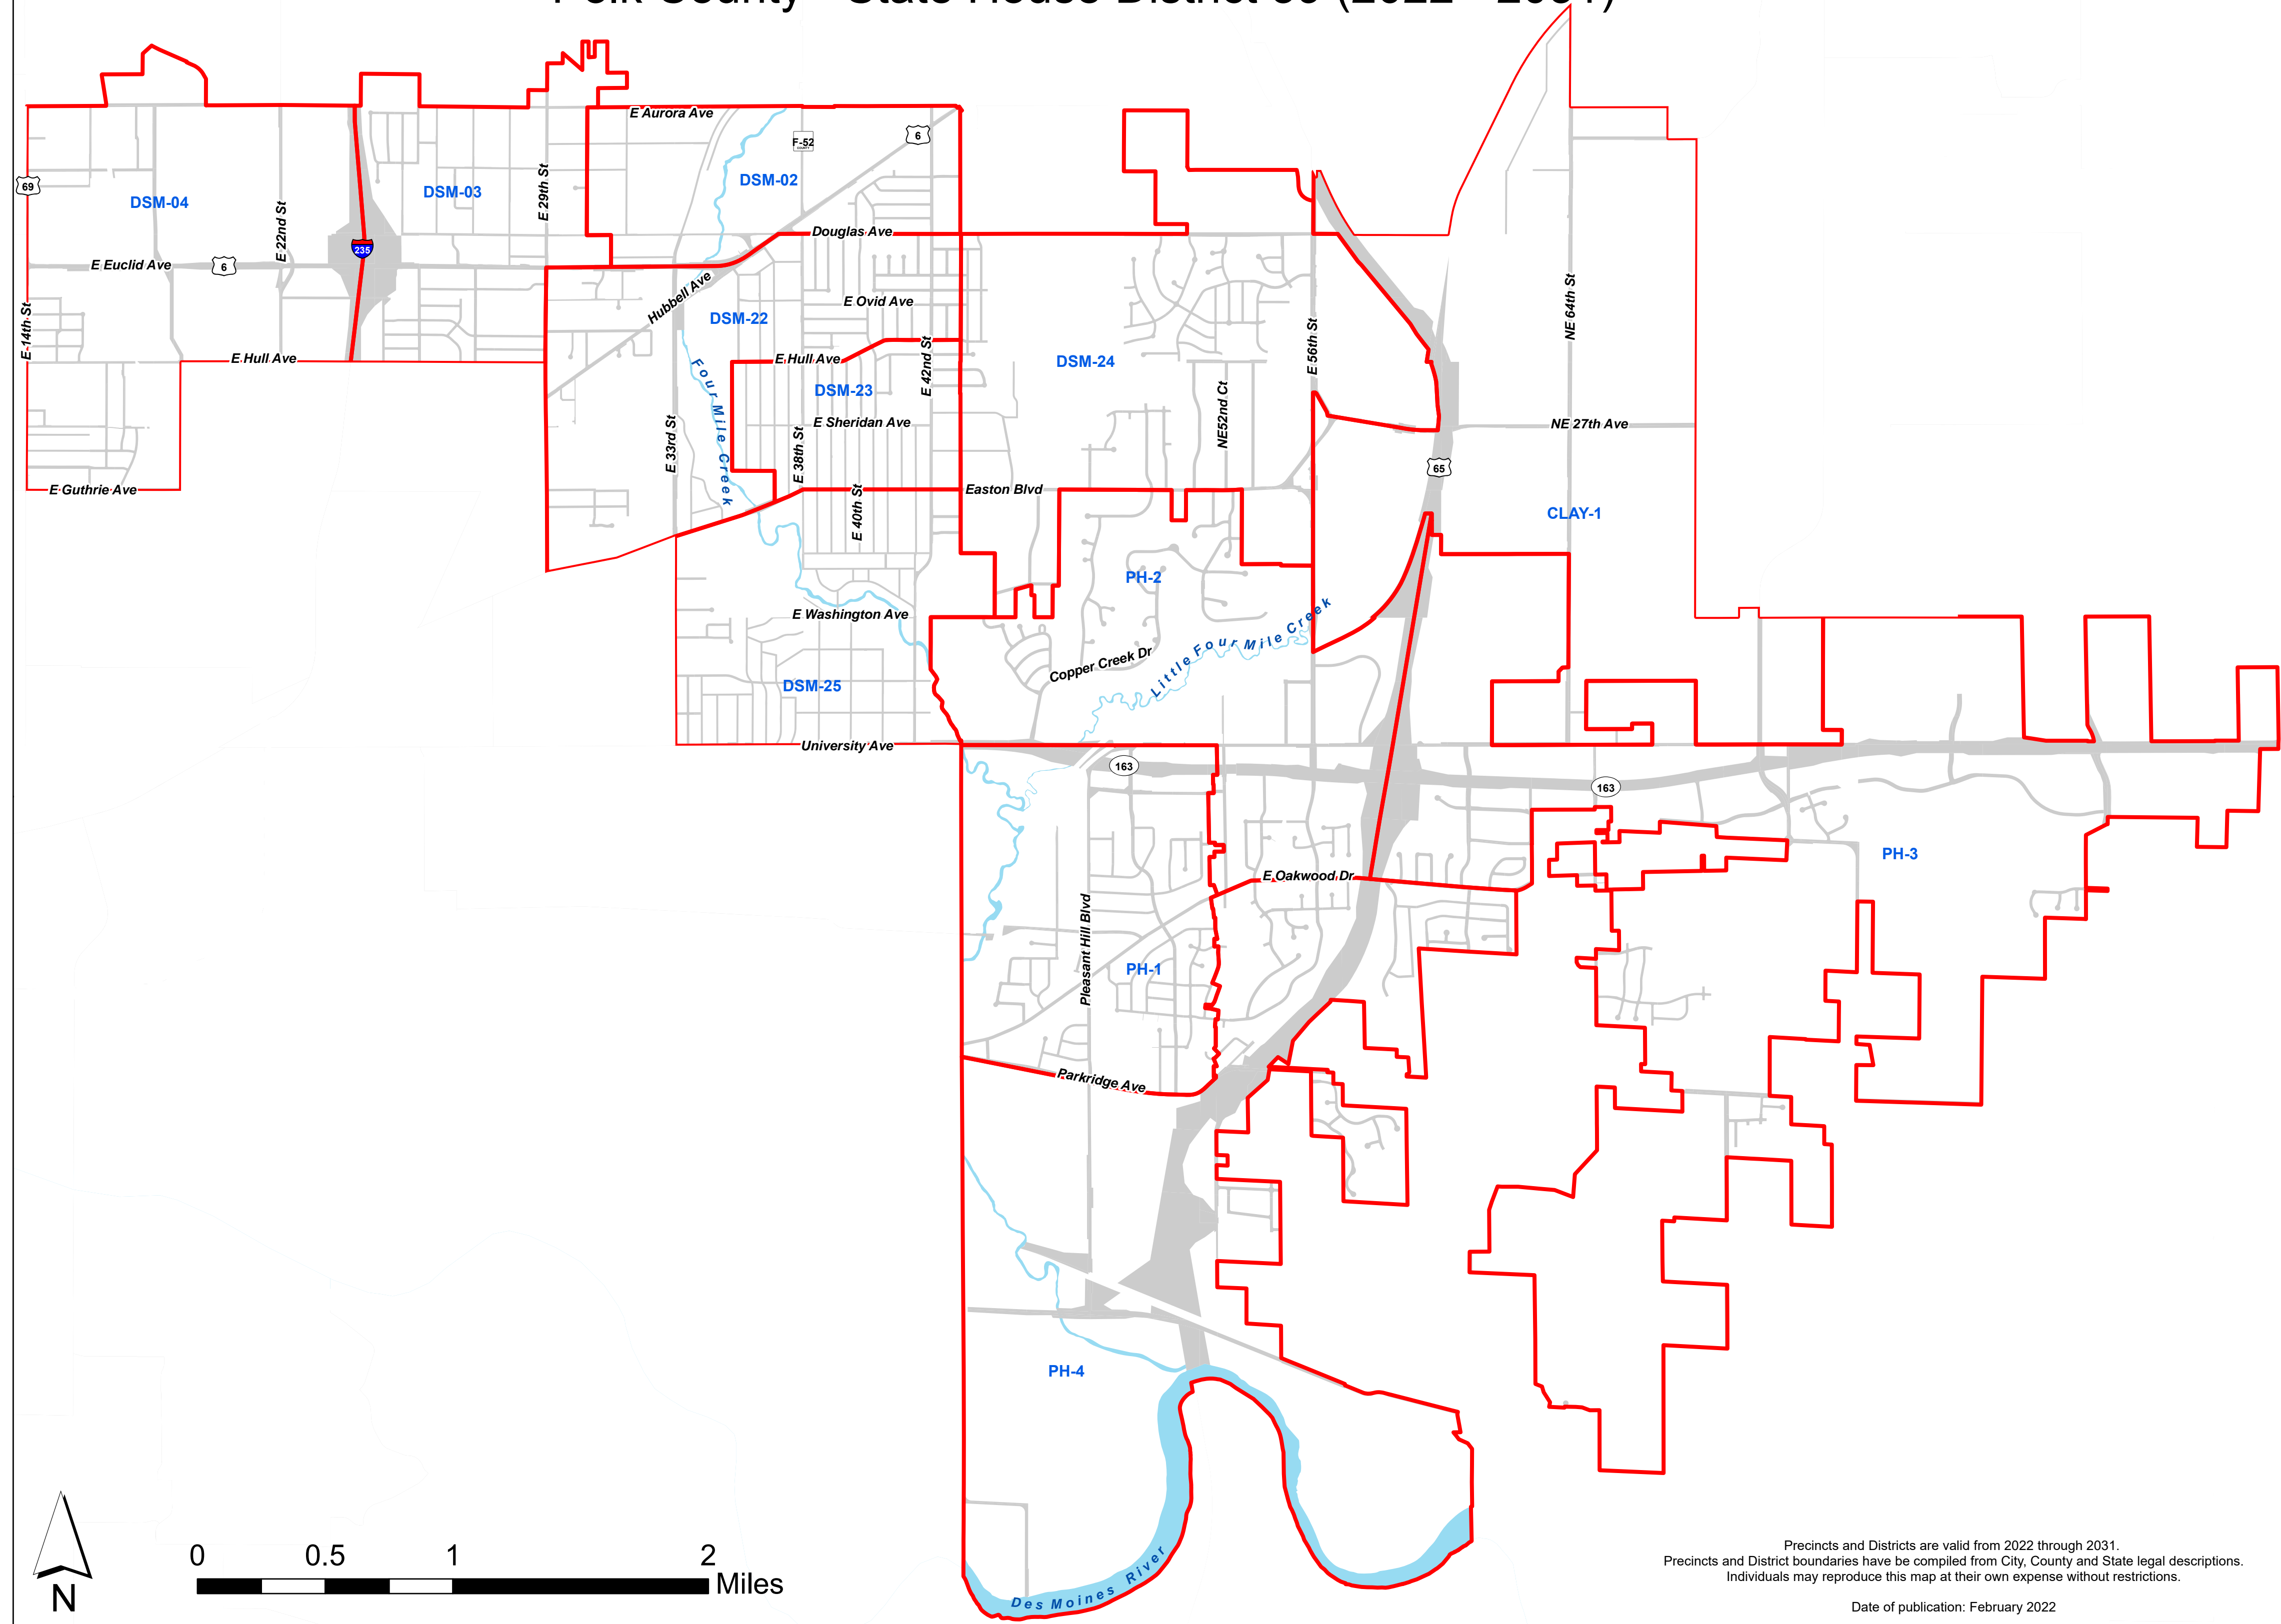

Polk County - State House District 39 (2022 - 2031)

Precincts and Districts are valid from 2022 through 2031.
Precincts and District boundaries have been compiled from City, County and State legal descriptions.
Individuals may reproduce this map at their own expense without restrictions.