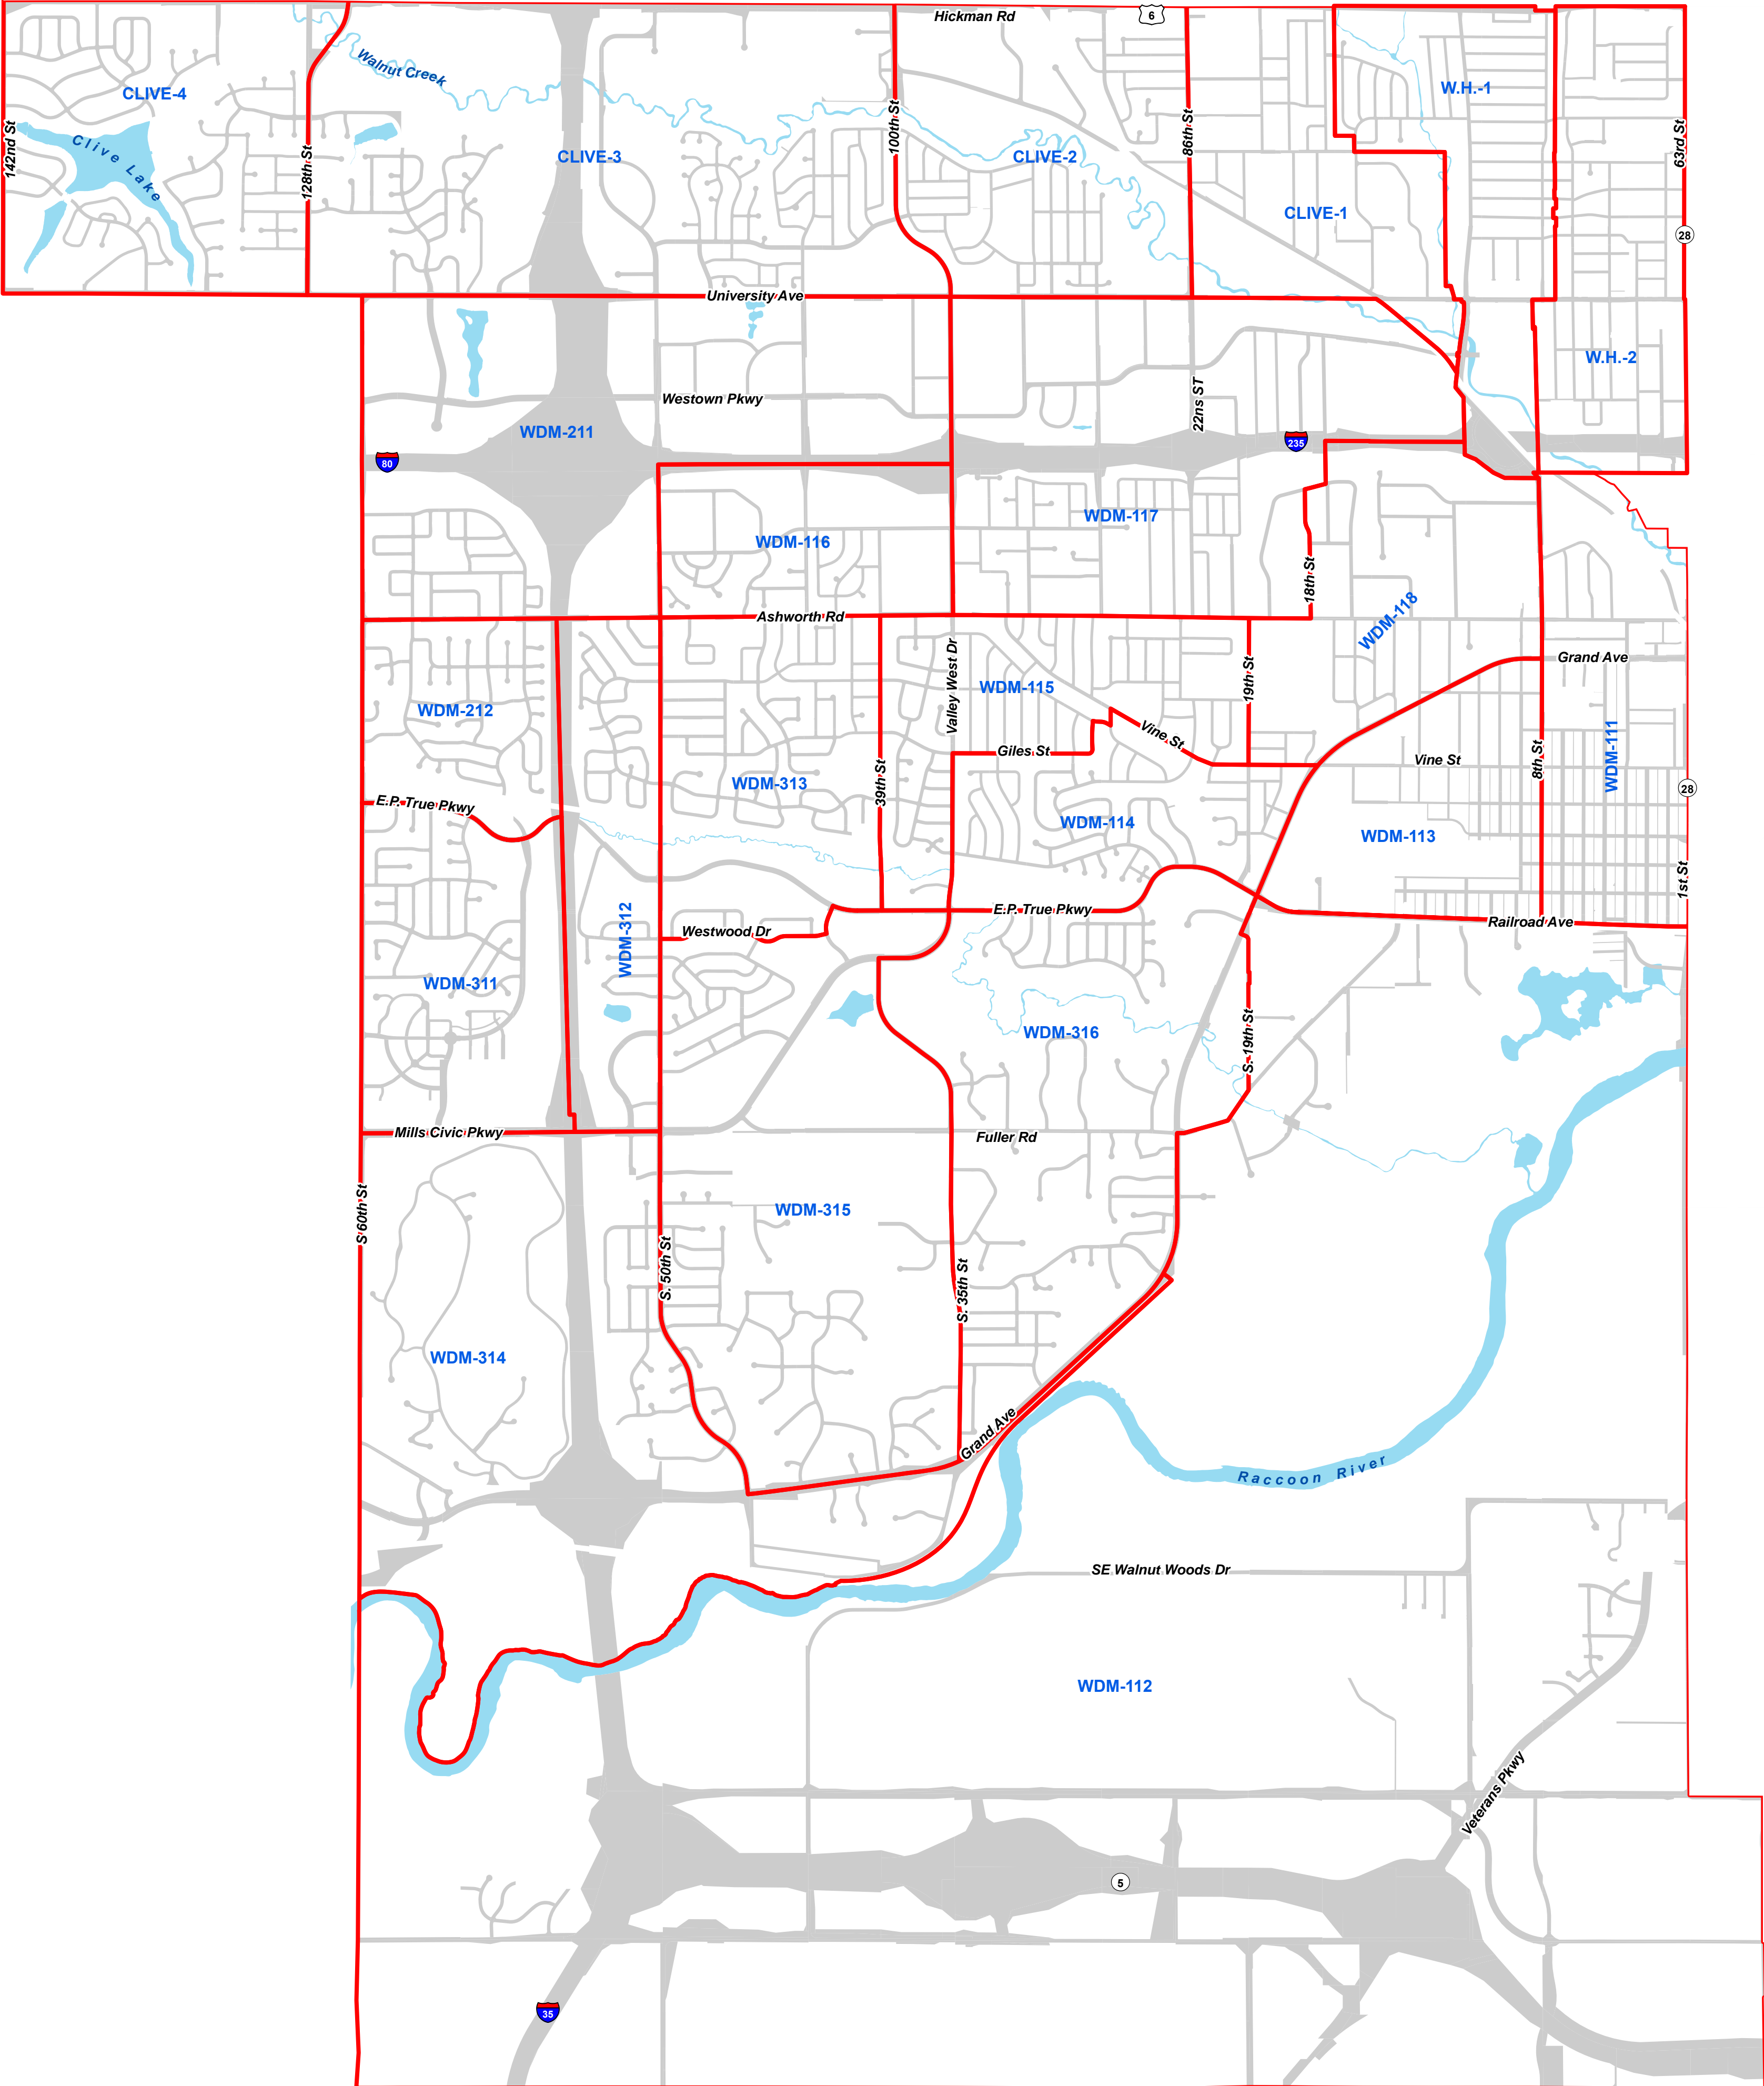

Polk County - Senate District 16 (2022 - 2031)

Precincts and Districts are valid from 2022 through 2031.
Precincts and District boundaries have been compiled from City, County and State legal descriptions.
Individuals may reproduce this map at their own expense without restrictions.