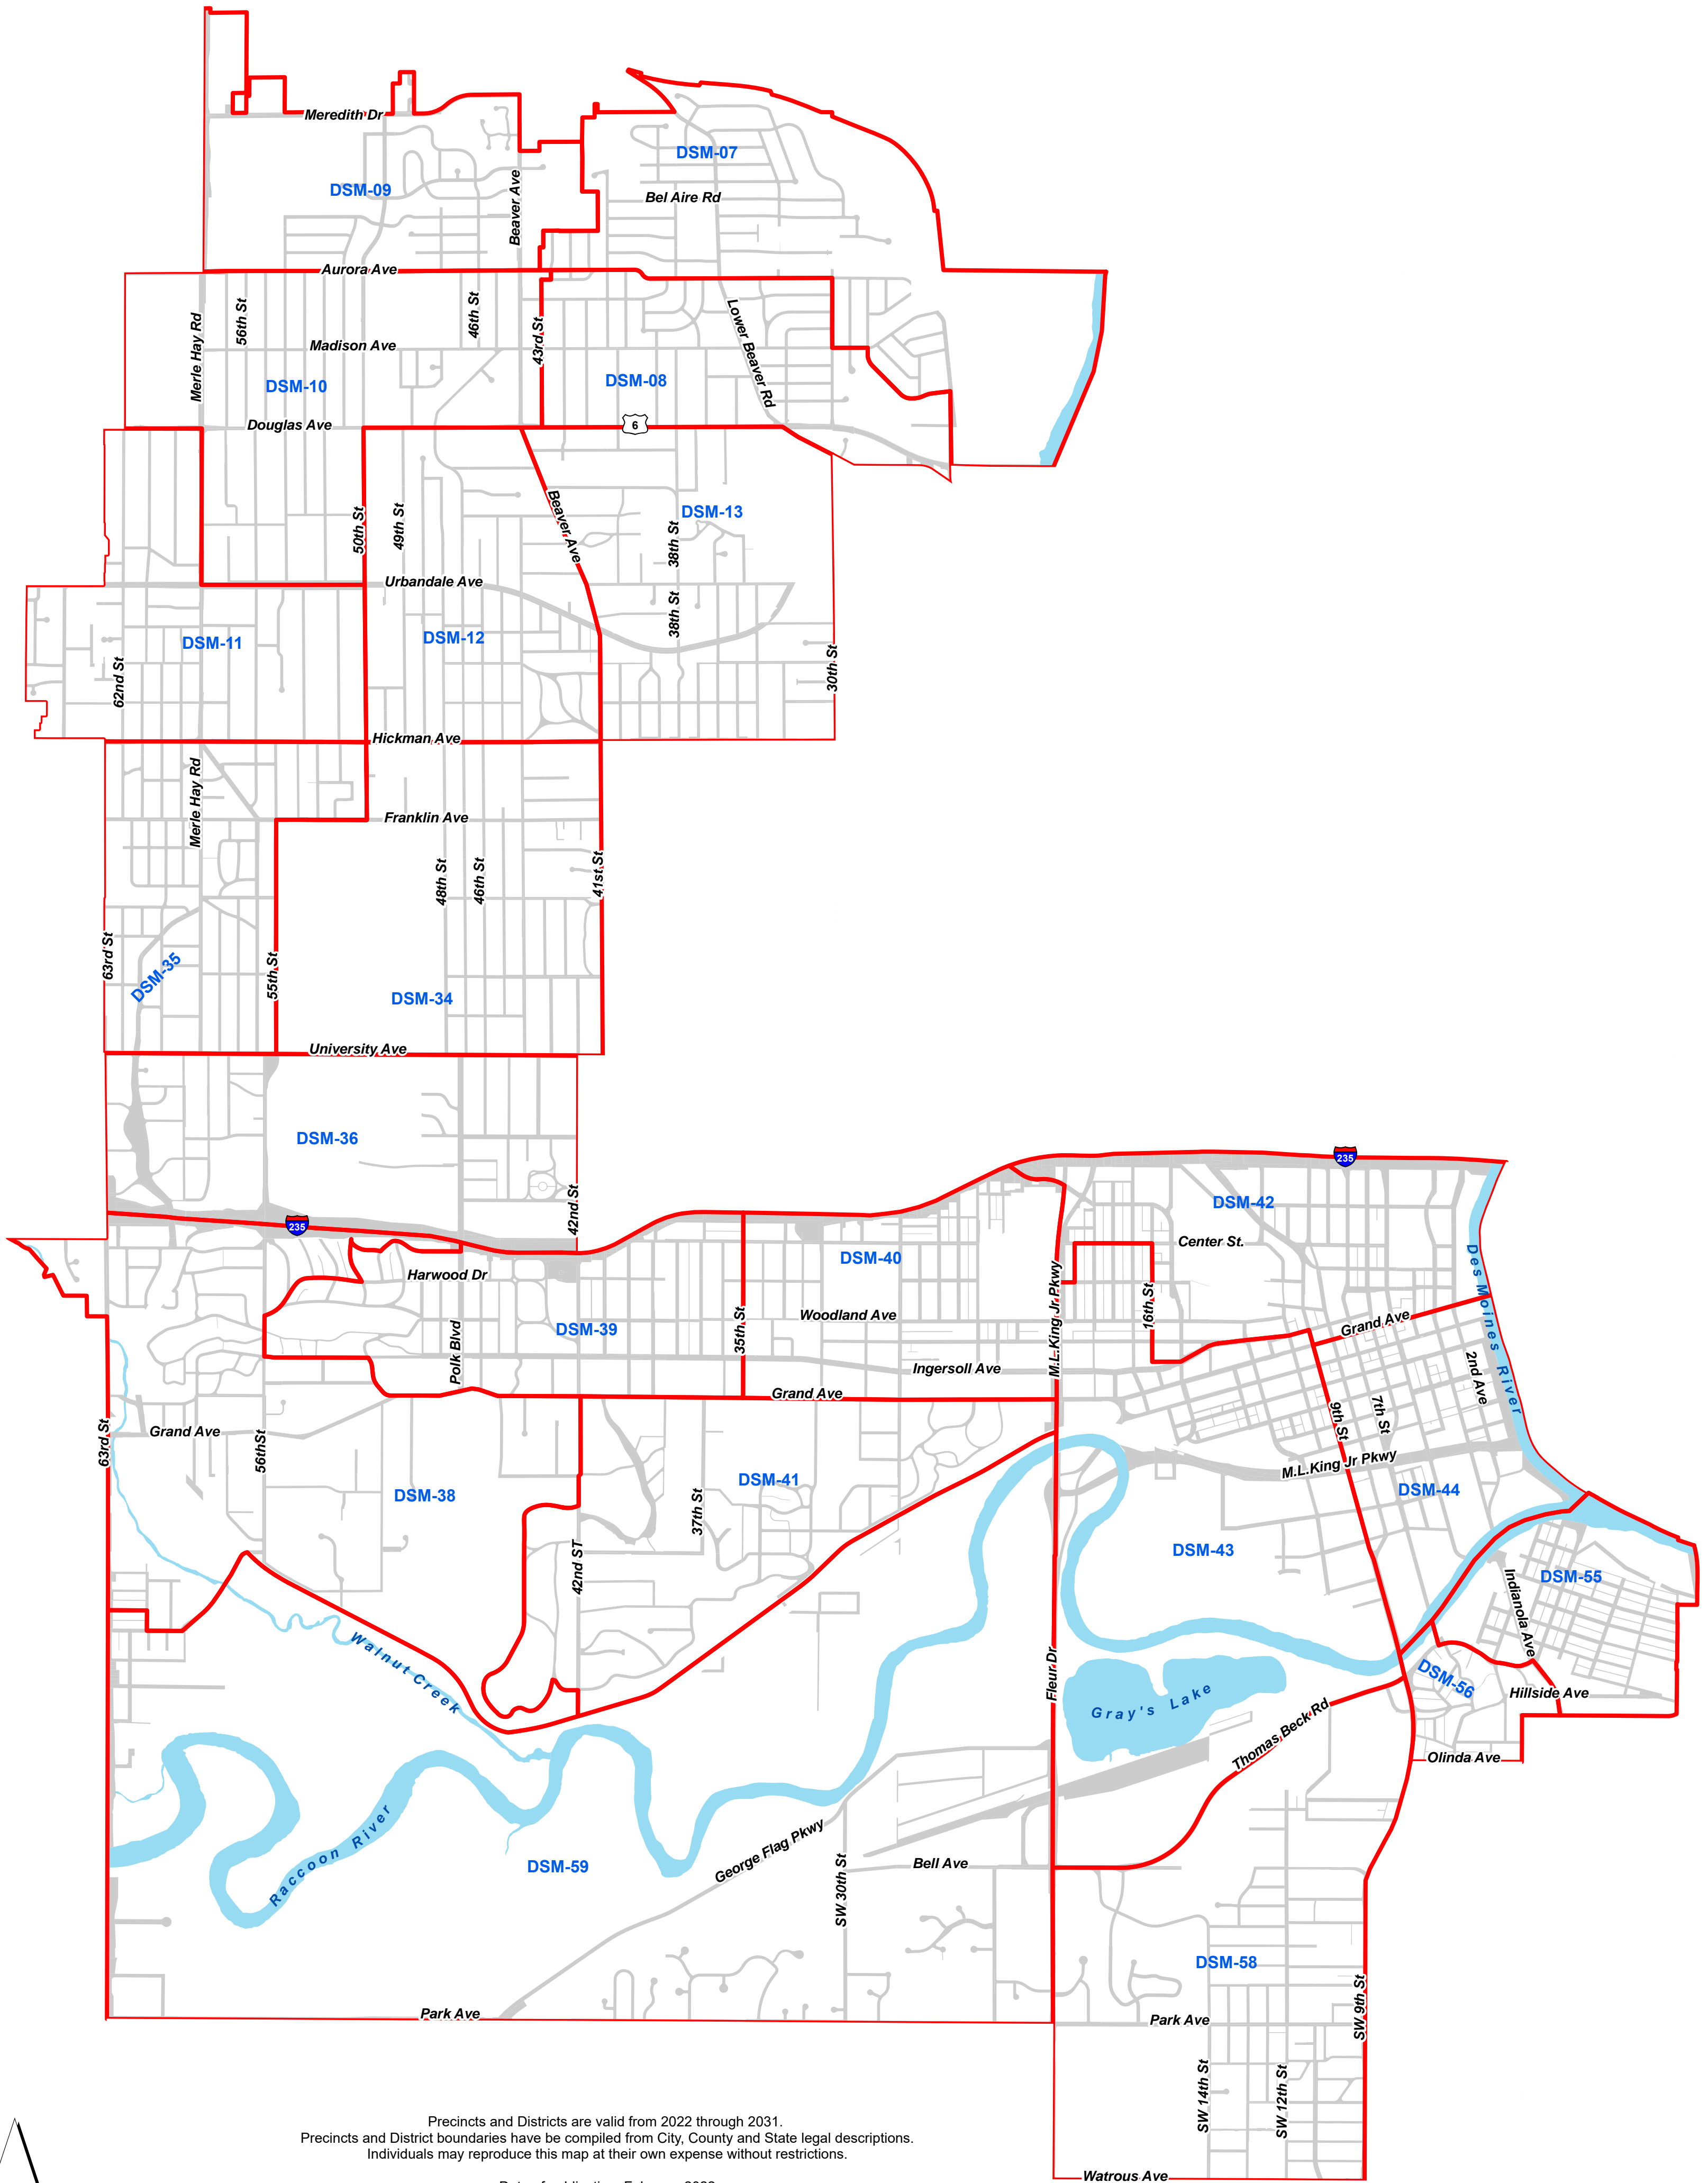

Polk County - State Senate District 18 (2022- 2031)

Precincts and Districts are valid from 2022 through 2031.
Precincts and District boundaries have been compiled from City, County and State legal descriptions.
Individuals may reproduce this map at their own expense without restrictions.