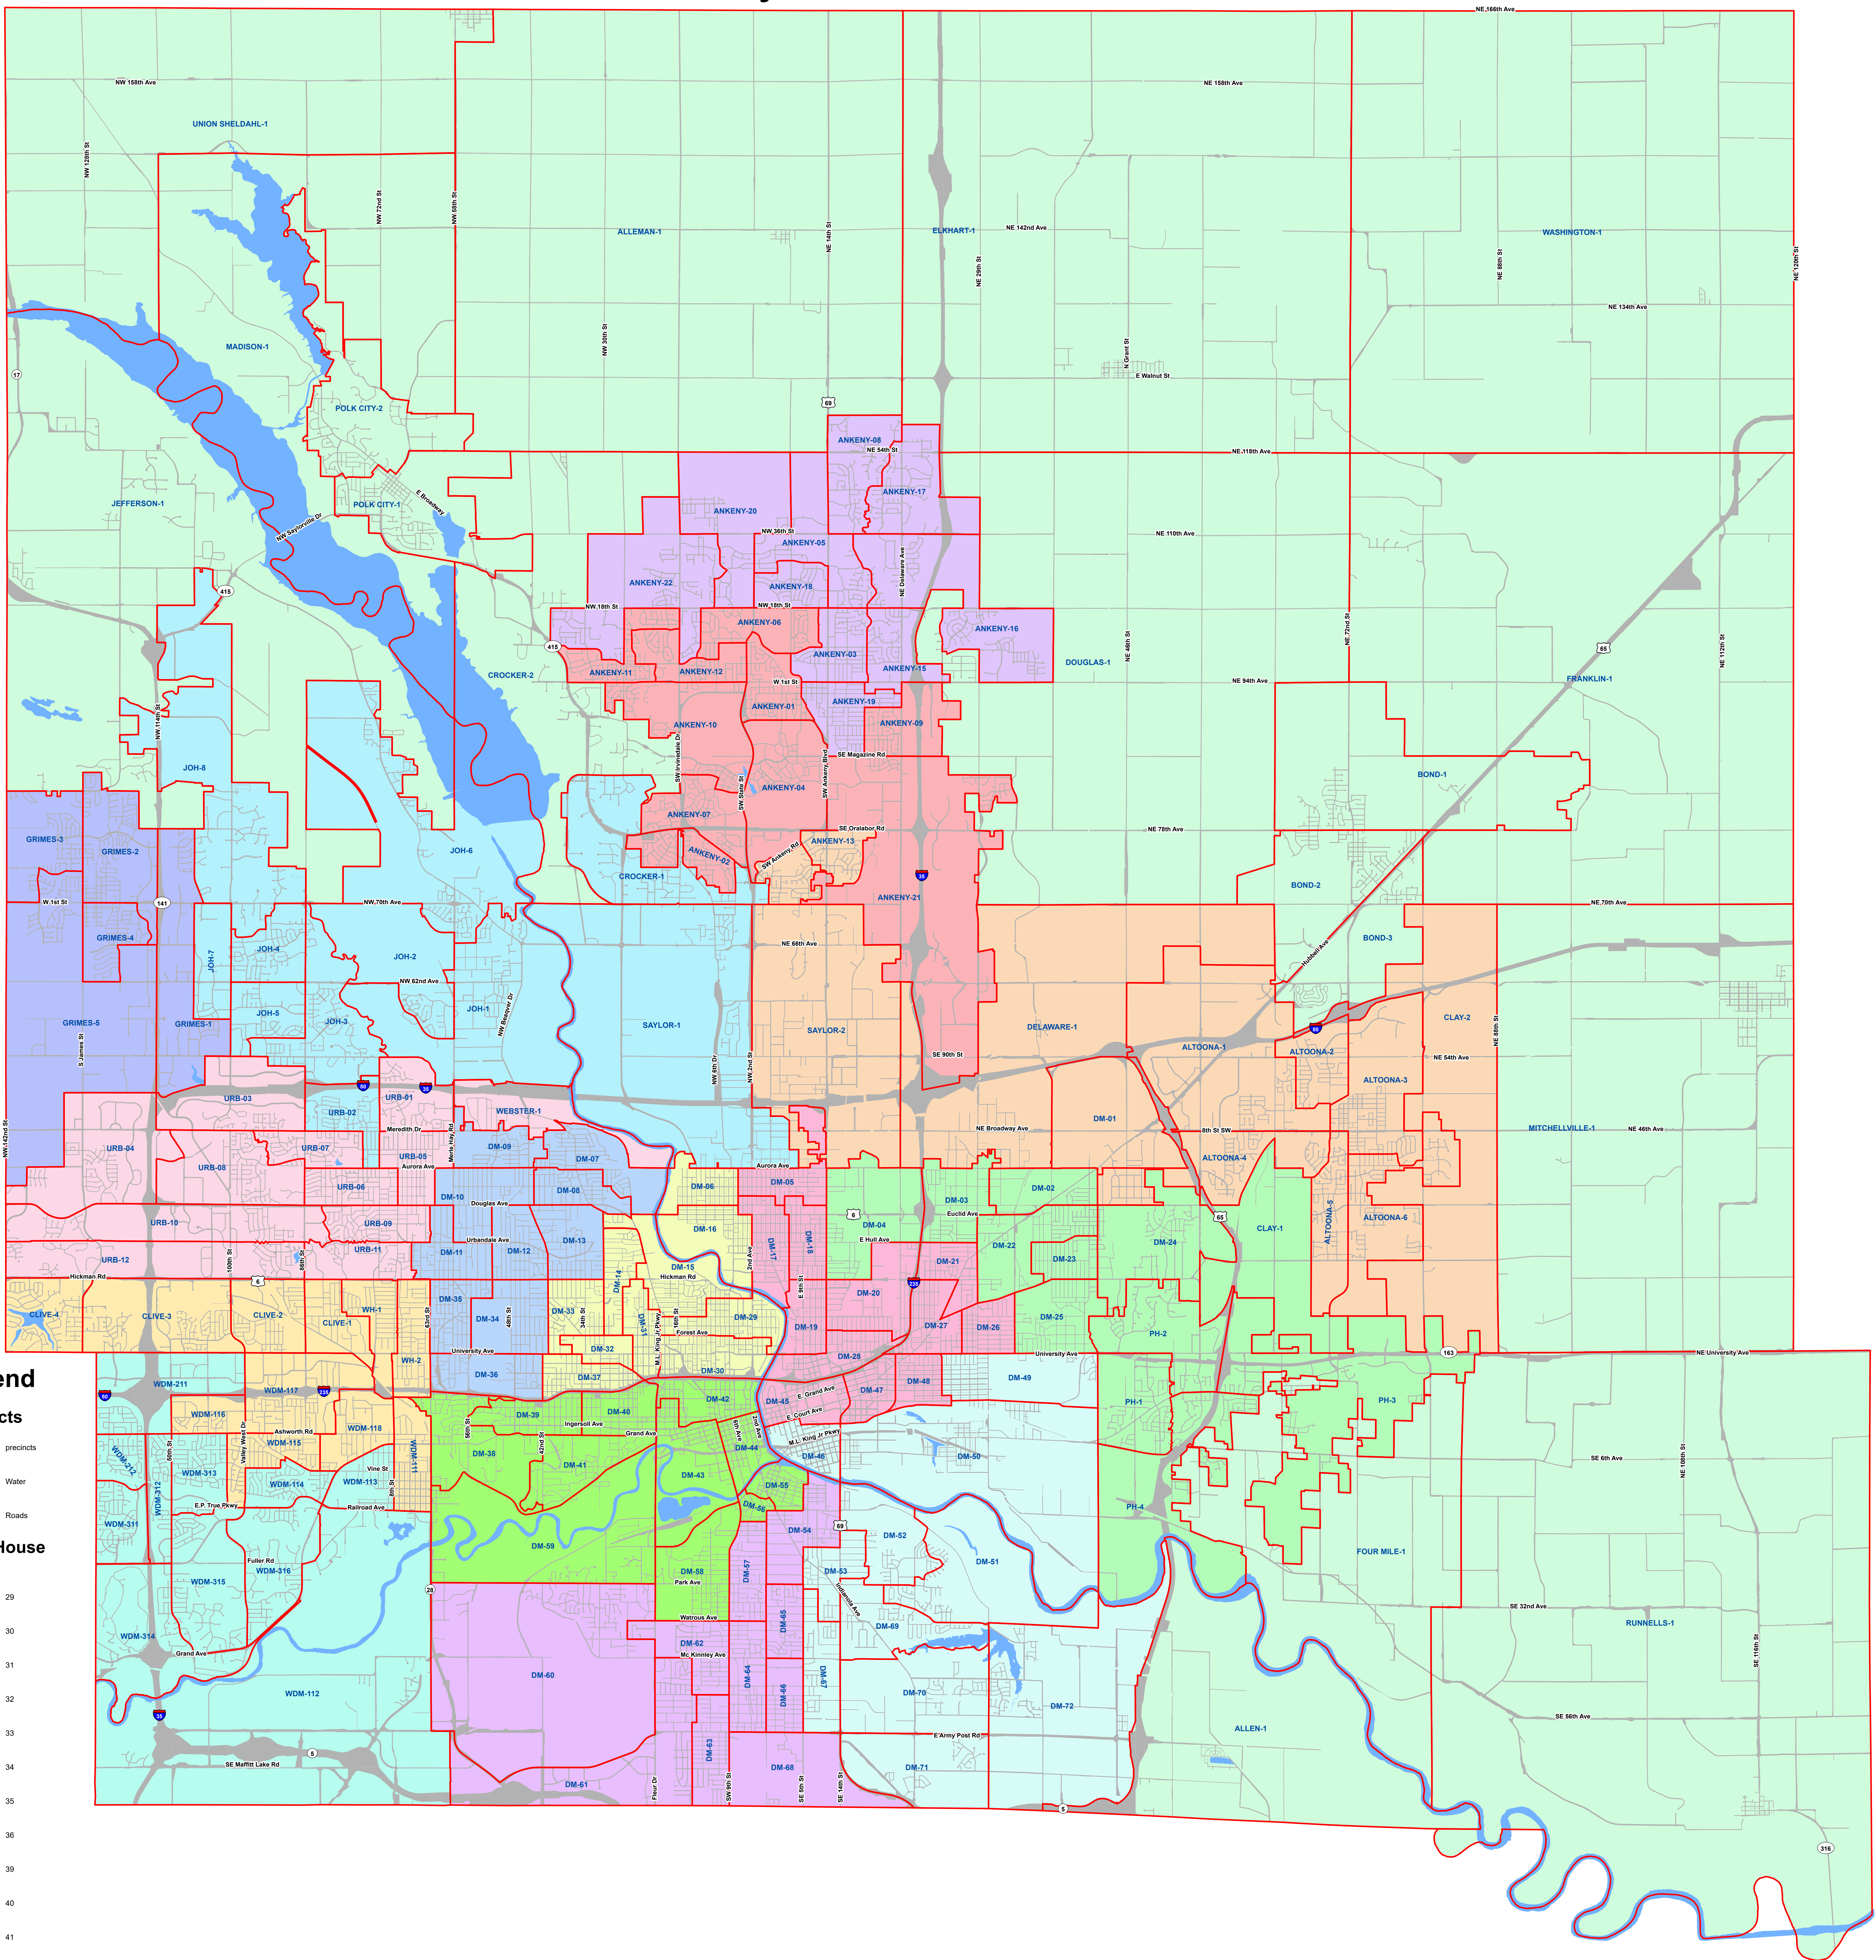

Polk County State House Districts

Legend

precincts

- precincts (red outline)
- Water (blue)
- Roads (grey)

State House

- HOUSE
- 29
- 30
- 31
- 32
- 33
- 34
- 35
- 36
- 39
- 40
- 41
- 42
- 43
- 44
- 45
- 46

Precincts are valid from 2022 through 2031.
Precincts boundaries have been compiled from City and County precinct legal description ordinances.

Date of publication: March 2022