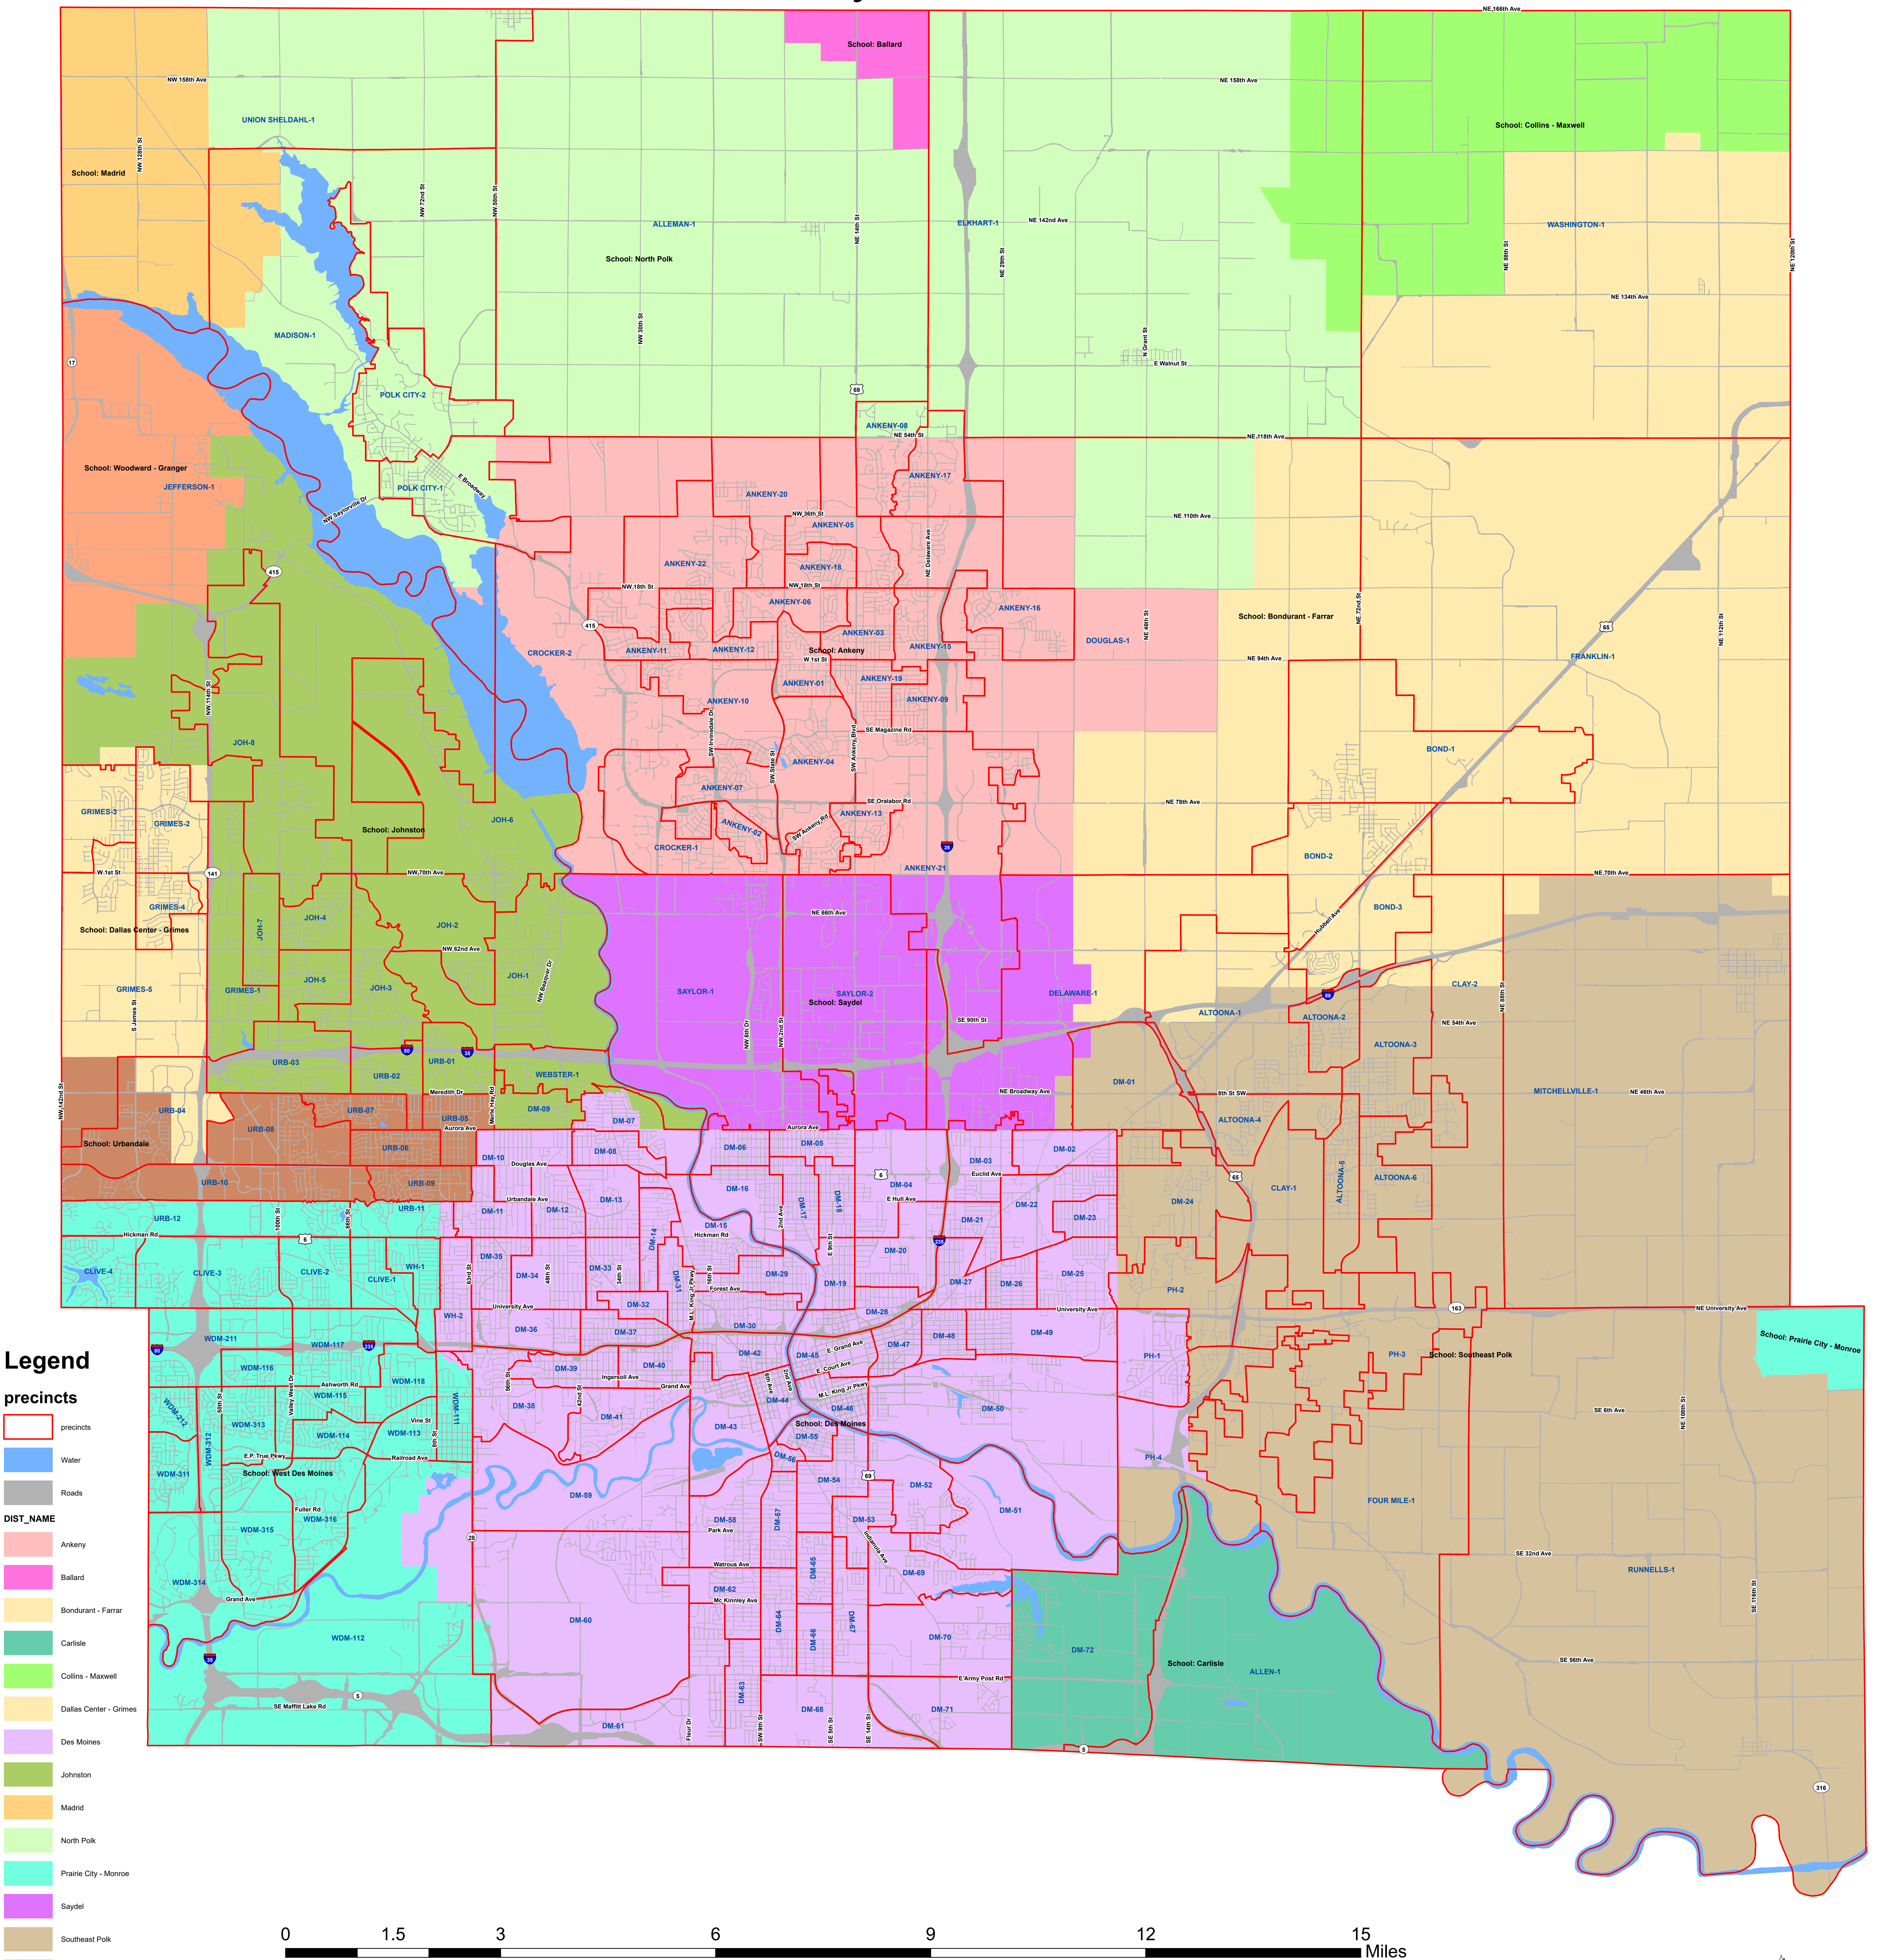

Polk County School Districts

Legend

precincts

- precincts
- Water
- Roads

DIST_NAME

- Ankeny
- Ballard
- Bondurant - Farrar
- Carlisle
- Collins - Maxwell
- Dallas Center - Grimes
- Des Moines
- Johnston
- Madrid
- North Polk
- Prairie City - Monroe
- Saydel
- Southeast Polk
- Urbandale
- West Des Moines
- Woodward - Granger

Precincts are valid from 2022 through 2031.
Precincts boundaries have been compiled from City and County precinct legal description ordinances.

Date of publication: March 2022