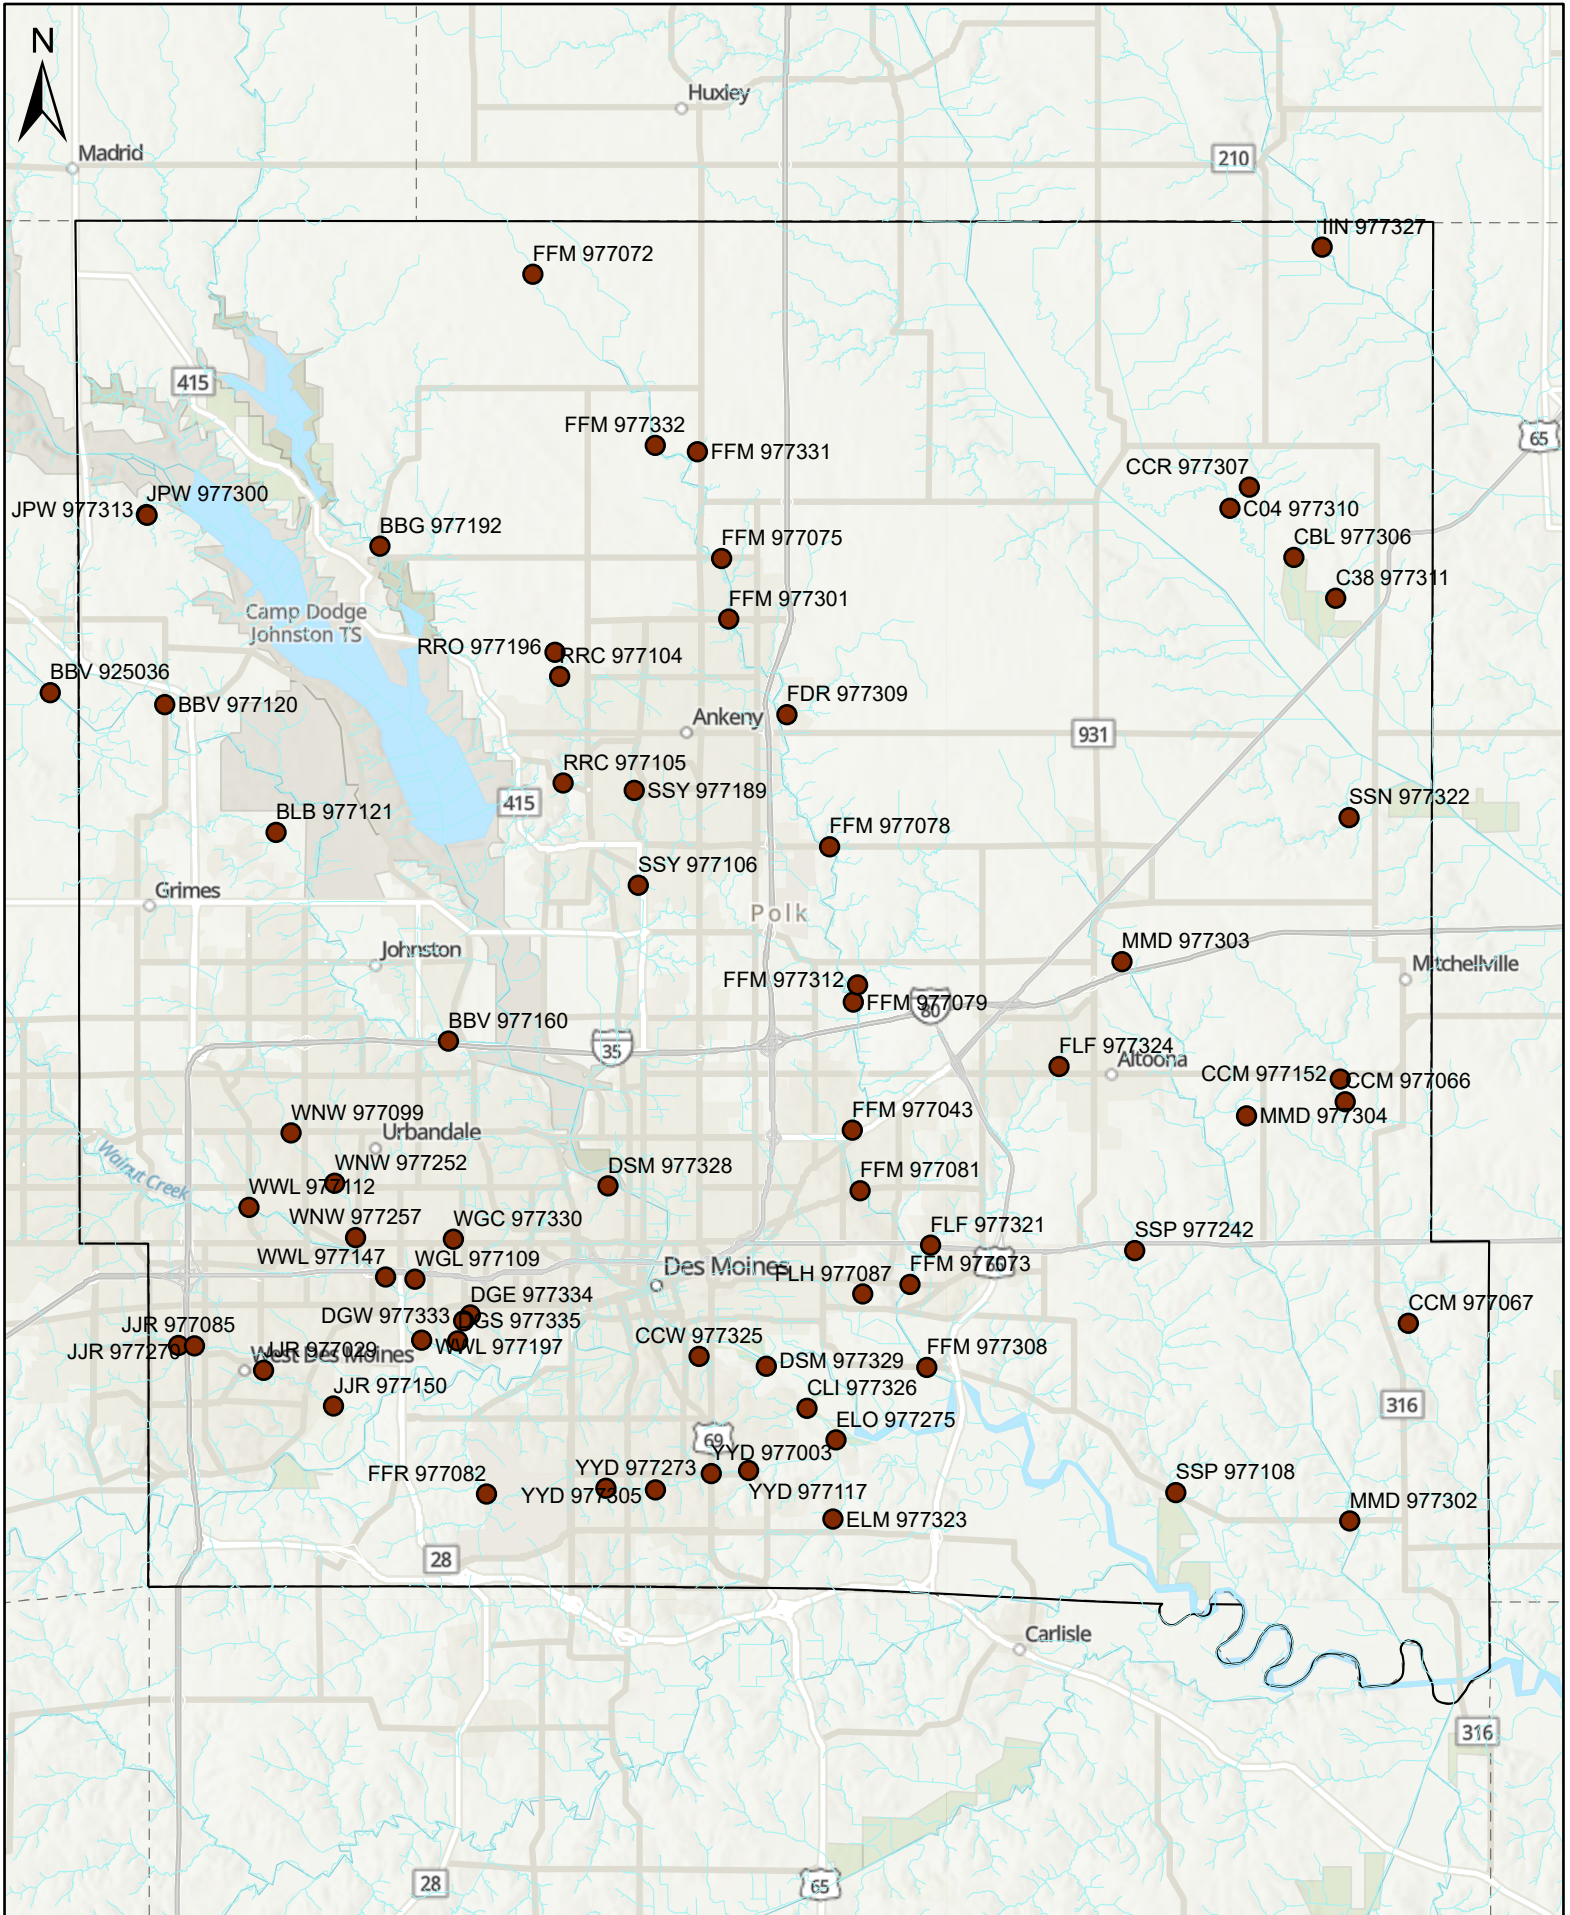

2018 PCCWQMP Monitoring Sites

0 4 8 Miles