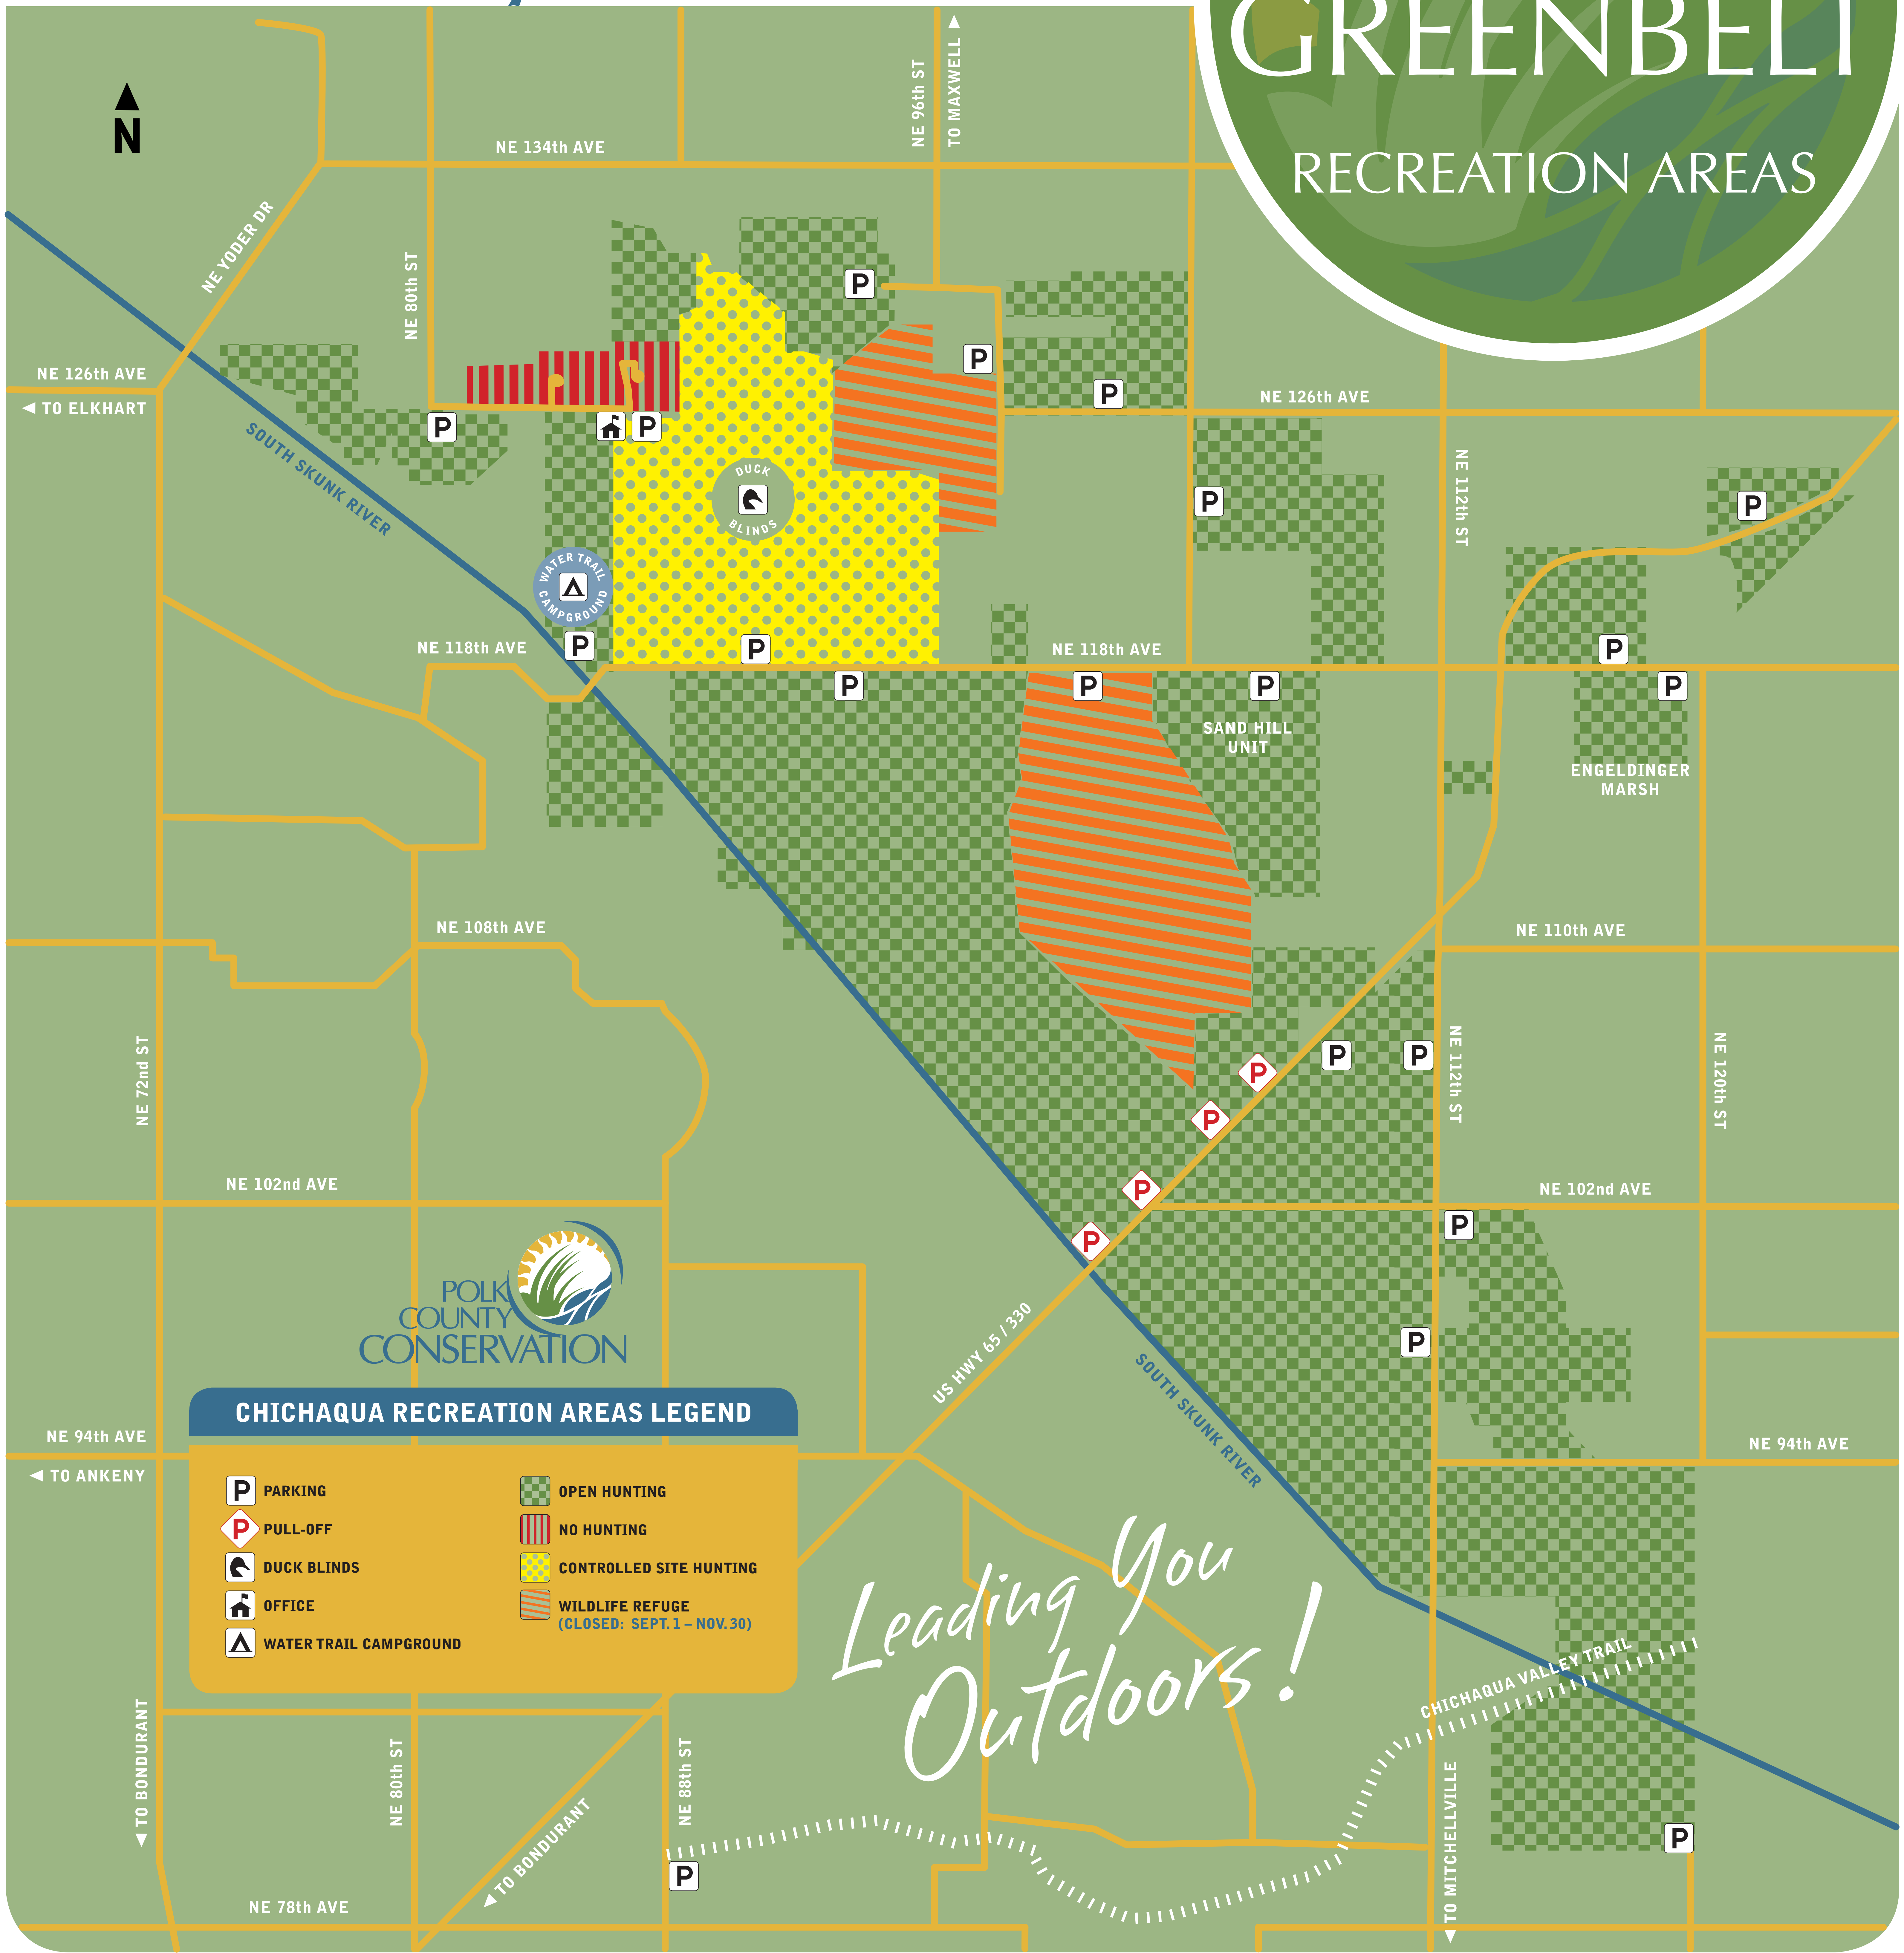

Meet your Polk County Conservation

Family of Parks

Welcome to
CHICHAQUA BOTTOMS
GREENBELT
RECREATION AREAS

CHICHAQUA RECREATION AREAS LEGEND

- PARKING
- PULL-OFF
- DUCK BLINDS
- OFFICE
- WATER TRAIL CAMPGROUND
- OPEN HUNTING
- NO HUNTING
- CONTROLLED SITE HUNTING
- WILDLIFE REFUGE (CLOSED: SEPT. 1 - NOV. 30)

Leading You Outdoors!