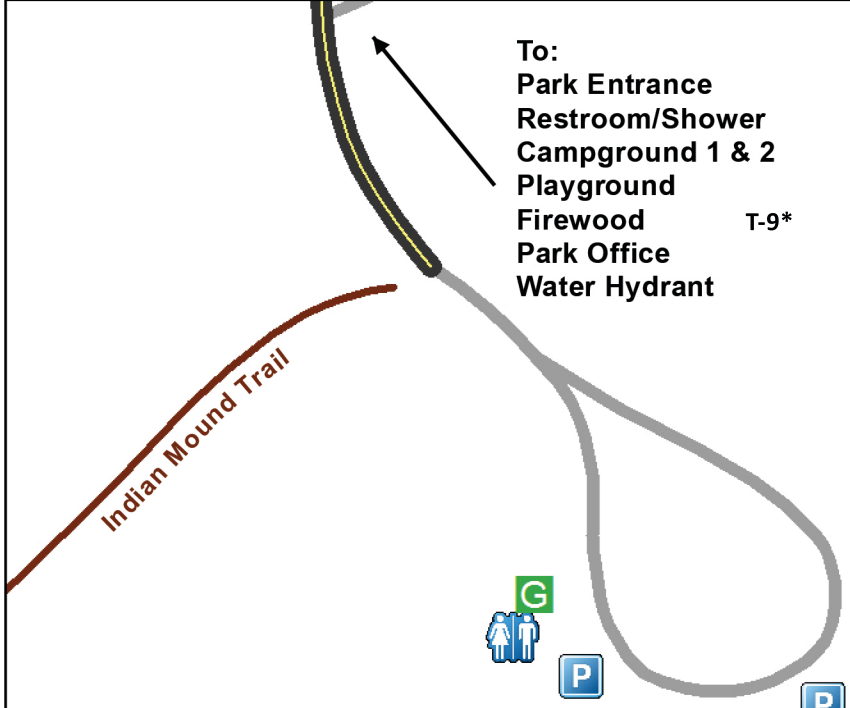

Yellow Banks Park Tent Campground

Non-Electric

- To:
- Park Entrance
- Restroom/Shower
- Campground 1 & 2
- Playground
- Firewood T-9*
- Park Office
- Water Hydrant

T-8*

T-7*

T-1*

T-6*

T-2*

- Garbage
- Parking
- Tent Camping
- Portable Toilet

Underlined Sites are RESERVABLE

* - walk-in tent only

T-3*

T-4*

T-5*

Des Moines River
Overlook Area

To reserve a site, Please go to www.mycountyparks.com