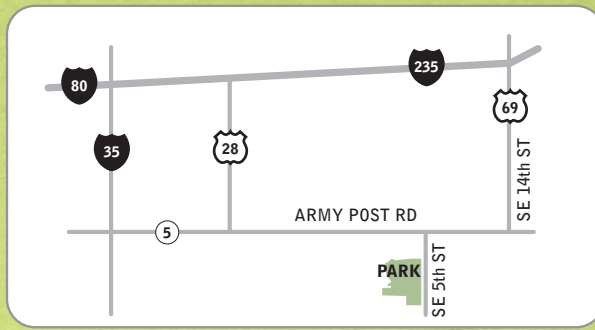

Welcome to FORT DES MOINES PARK

FORT DES MOINES LEGEND

- | | | |
|------------------|------------------|-----------|
| ADA ACCESSIBLE | FISHING JETTY | PARKING |
| SHELTER | SHADE STRUCTURES | ARBORETUM |
| 3-SEASON SHELTER | RESTROOM | TRAILHEAD |
| PLAYGROUND | BOAT RAMP | TRAIL |

CLOVER HILLS DR

COUNTY LINE RD

SE 5TH ST