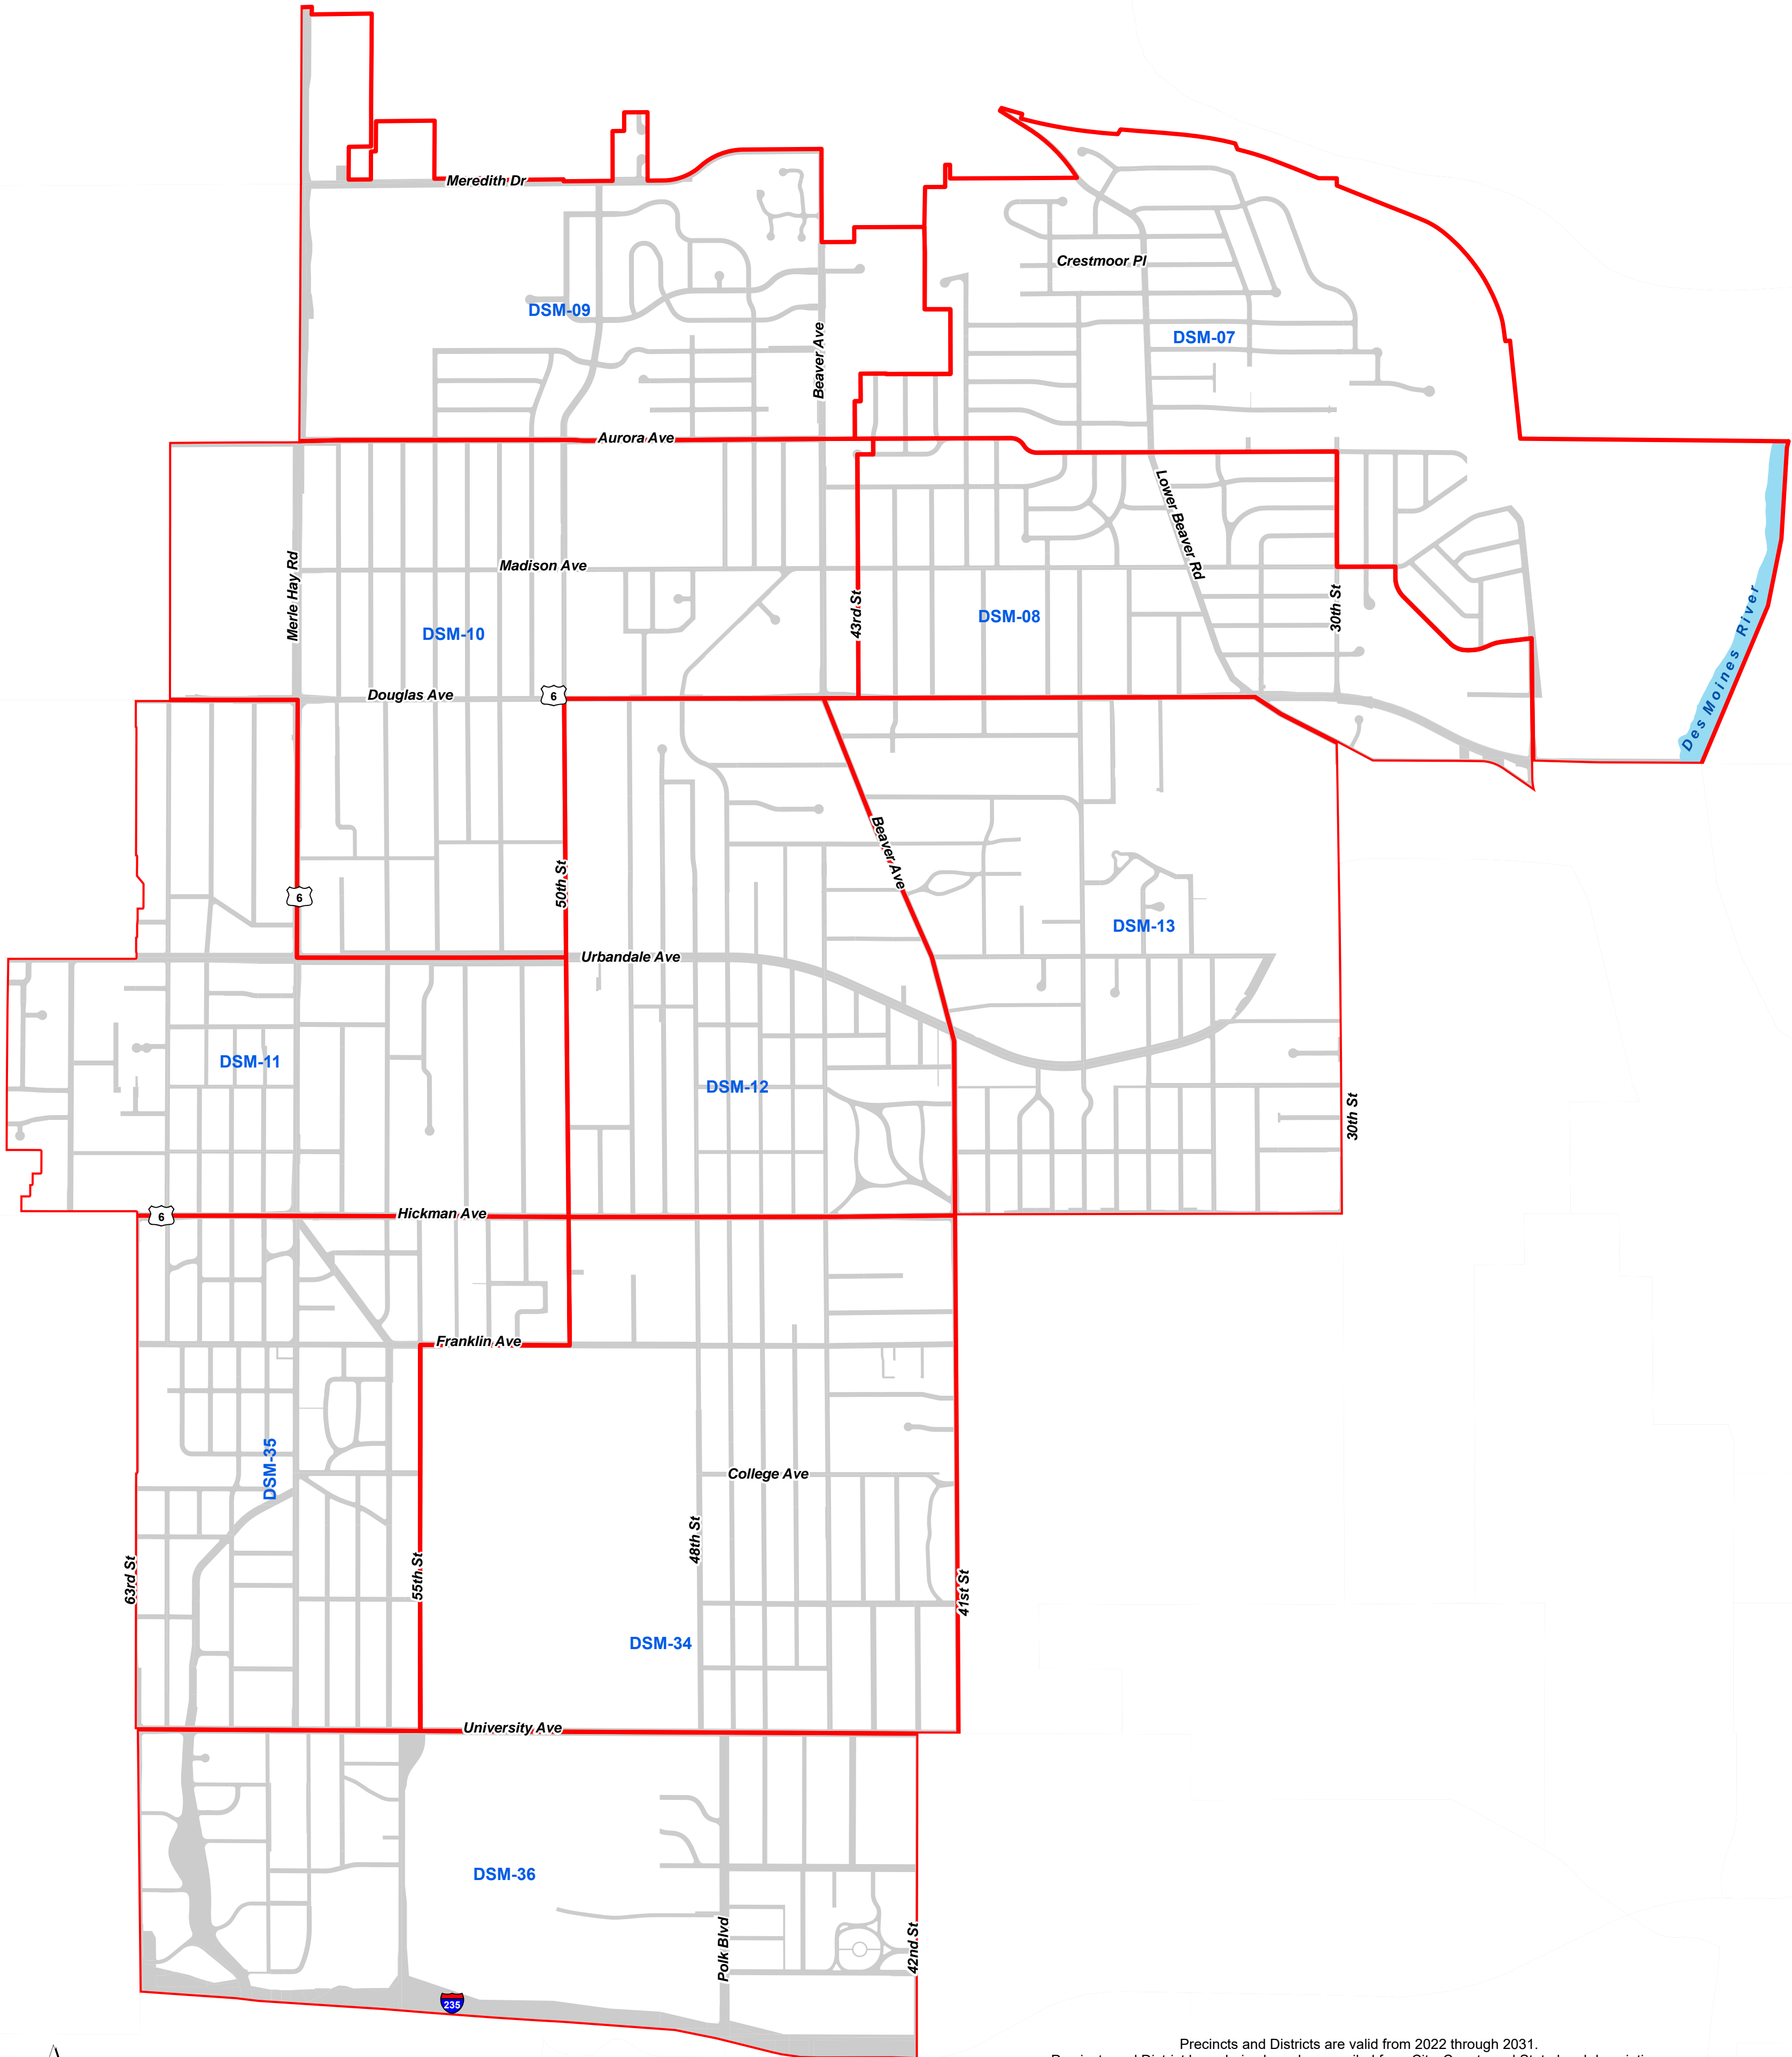

Polk County - State House District 35 (2022 - 2031)

Precincts and Districts are valid from 2022 through 2031.
Precincts and District boundaries have been compiled from City, County and State legal descriptions.
Individuals may reproduce this map at their own expense without restrictions.