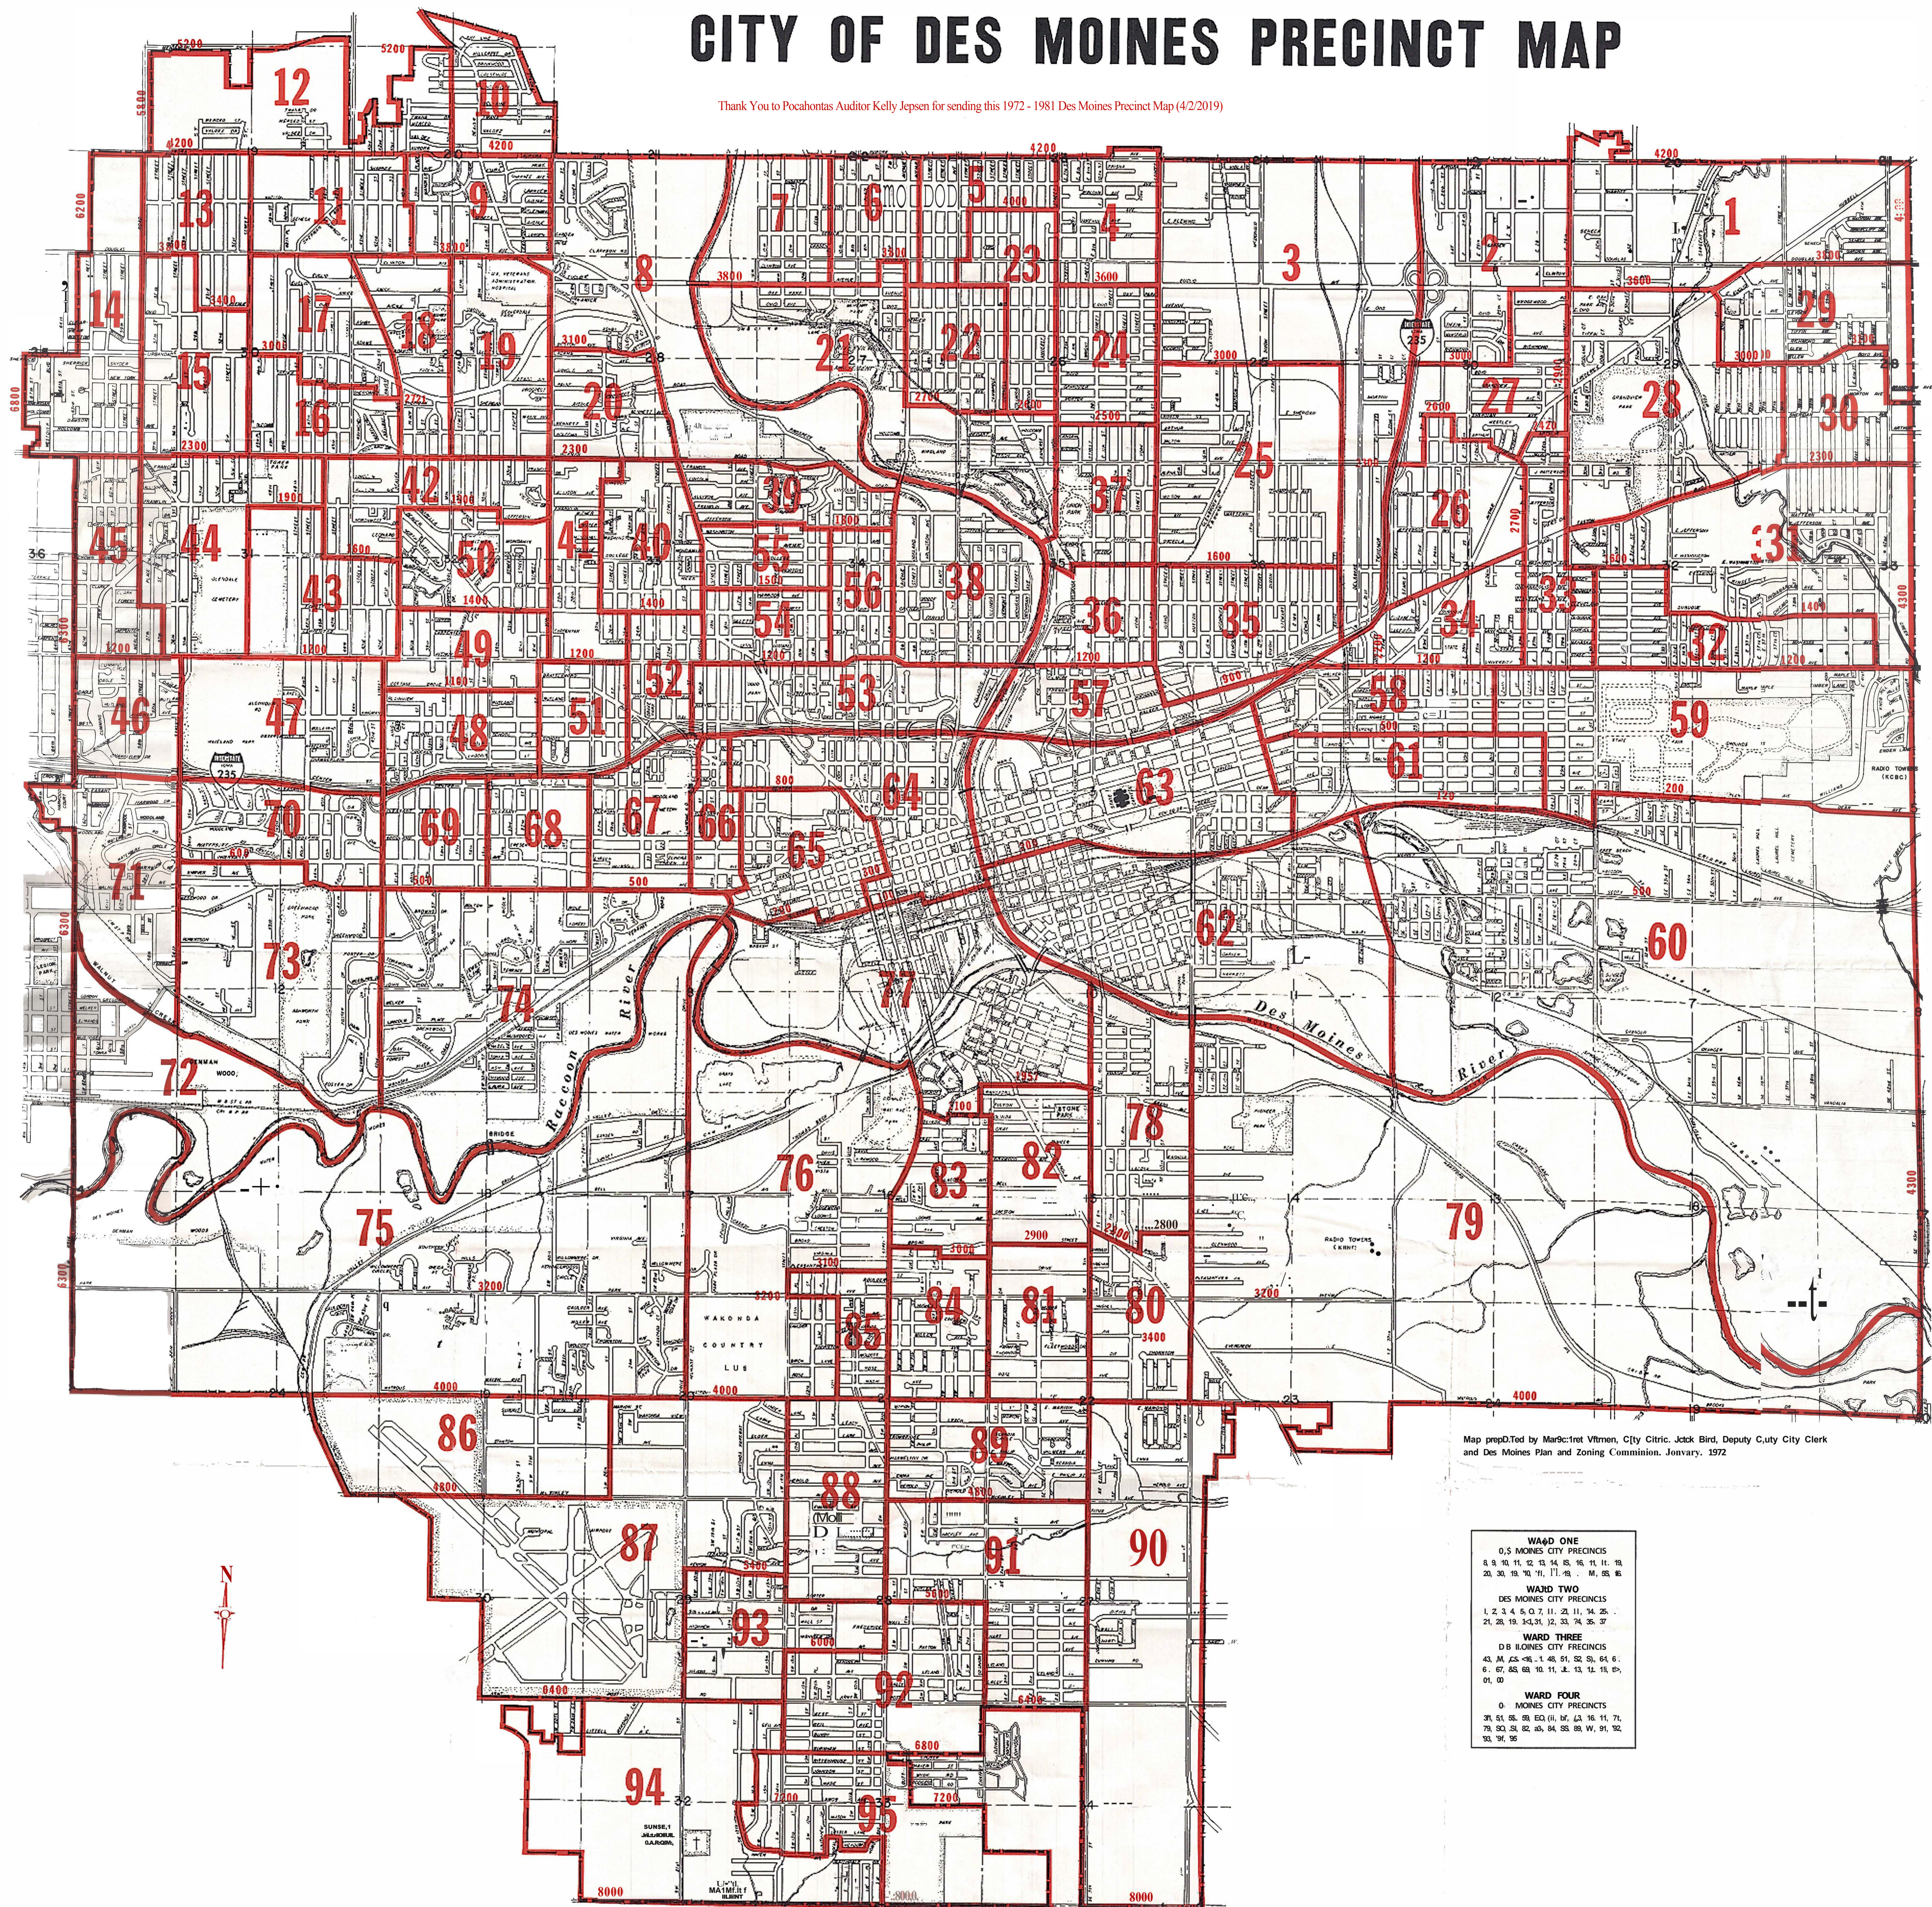

CITY OF DES MOINES PRECINCT MAP

Thank You to Pocahontas Auditor Kelly Jepsen for sending this 1972 - 1981 Des Moines Precinct Map (4/2019)

Map prep'd by Marc:ret Vitmen, City Citric. Jack Bird, Deputy City Clerk and Des Moines Plan and Zoning Commission, January, 1972

WARD ONE
DES MOINES CITY PRECINCTS
8, 9, 10, 11, 12, 13, 14, 15, 16, 17, 18, 19, 20, 21, 22, 23, 24, 25, 26, 27, 28, 29, 30, 31, 32, 33, 34, 35, 37
WARD TWO
DES MOINES CITY PRECINCTS
1, 2, 3, 4, 5, 6, 7, 11, 21, 22, 23, 24, 25, 26, 27, 28, 29, 30, 31, 32, 33, 34, 35, 37
WARD THREE
D B ILLINOIS CITY PRECINCTS
43, M, 25-16, 1, 48, 51, 52, 53, 64, 6, 67, 68, 69, 10, 11, 12, 13, 12, 11, 15, 01, 02
WARD FOUR
DES MOINES CITY PRECINCTS
31, 51, 55, 58, 59, 60, 61, 62, 63, 64, 65, 66, 67, 79, 83, 84, 85, 86, 88, 89, 91, 92, 93, 94, 95