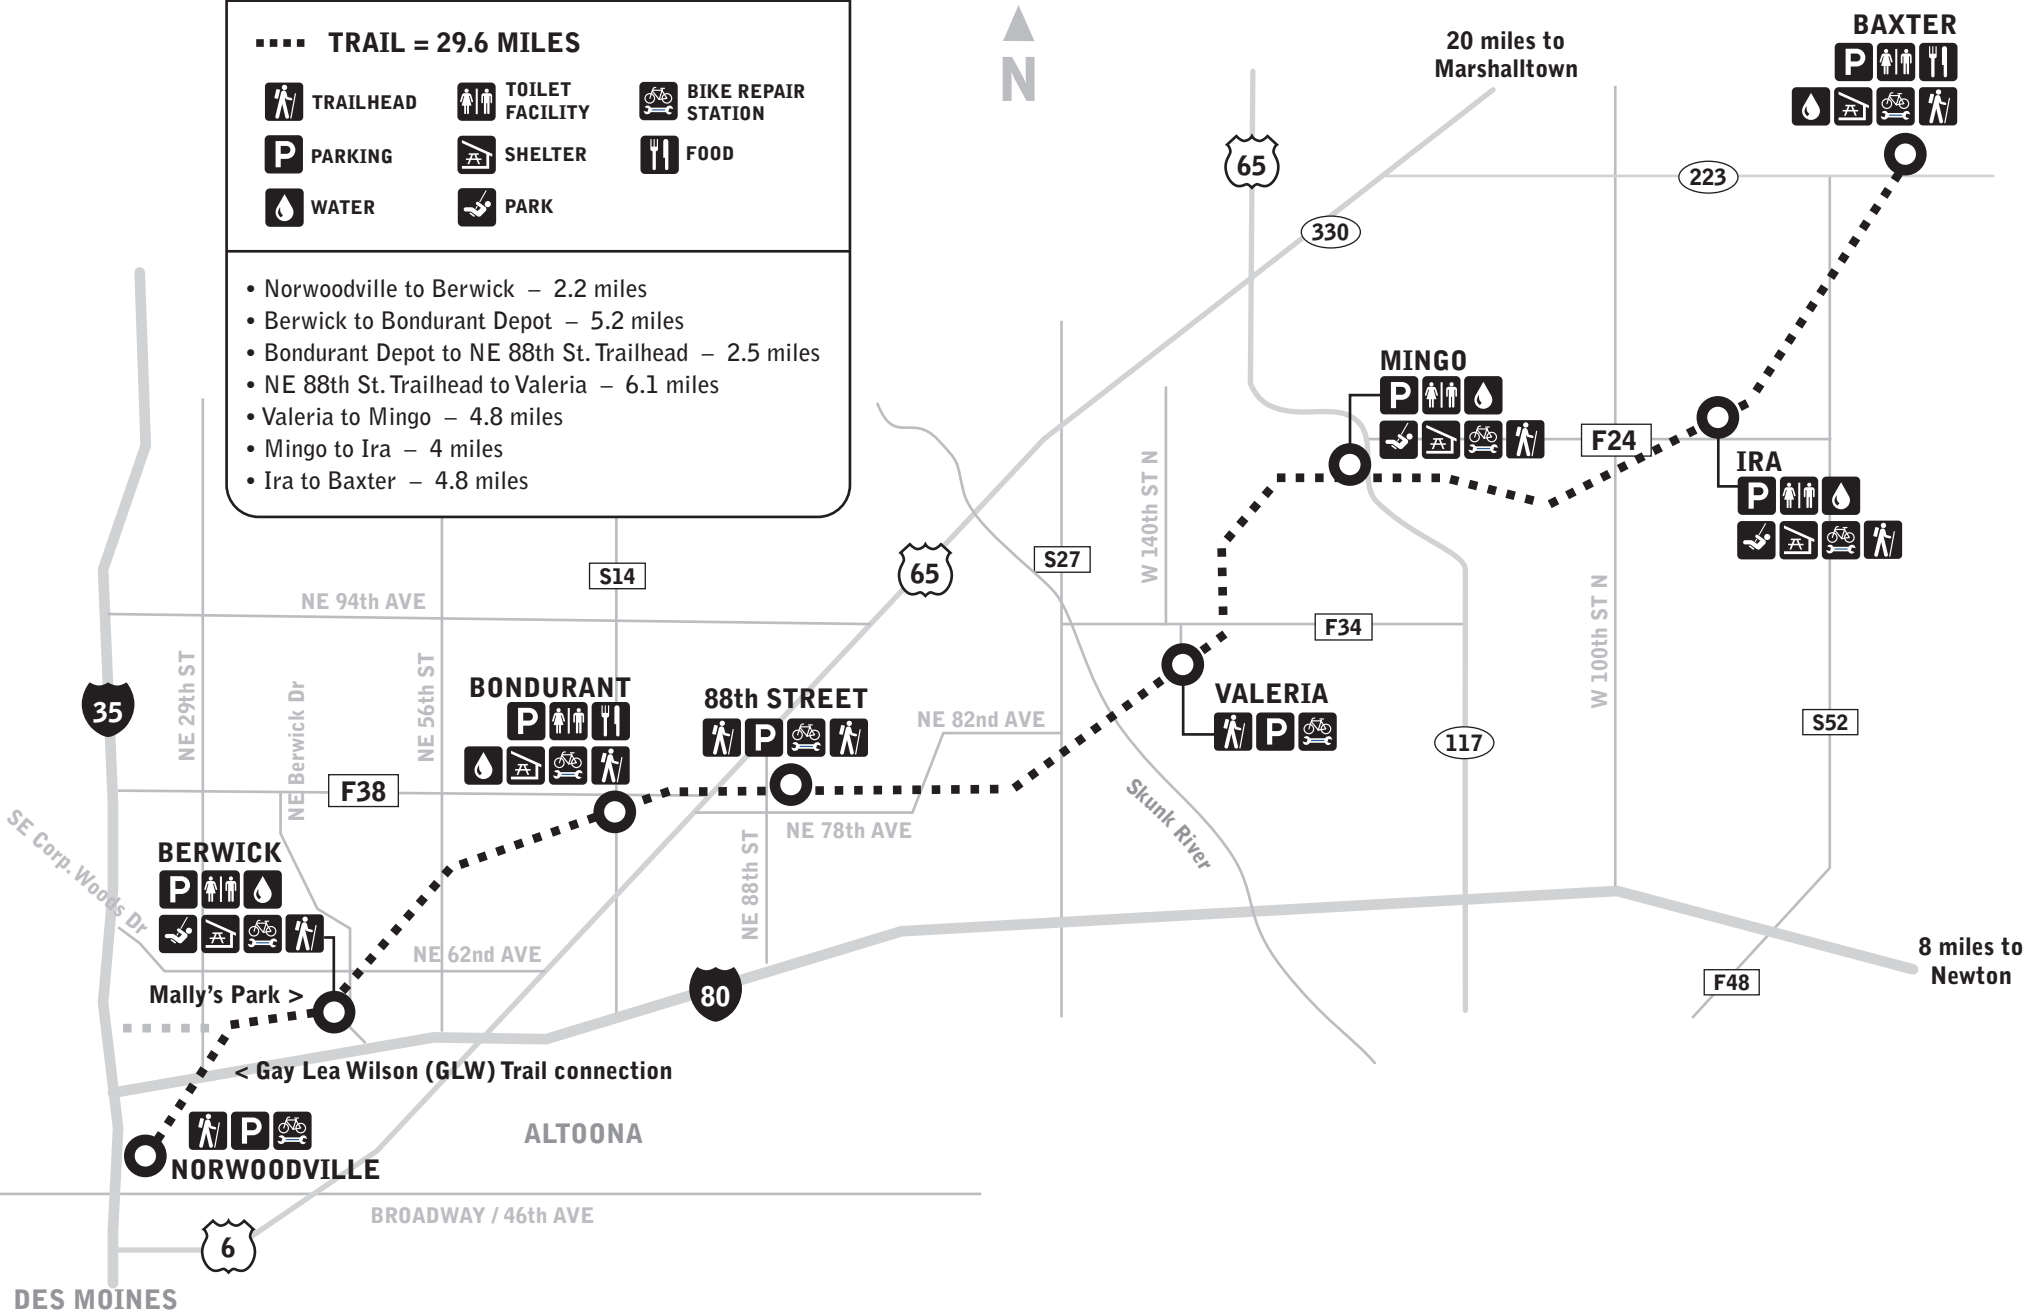

### CHICHAQUA VALLEY TRAIL

..... TRAIL = 29.6 MILES

- |           |                 |                     |
|-----------|-----------------|---------------------|
| TRAILHEAD | TOILET FACILITY | BIKE REPAIR STATION |
| PARKING   | SHELTER         | FOOD                |
| WATER     | PARK            |                     |

- Norwoodville to Berwick – 2.2 miles
- Berwick to Bondurant Depot – 5.2 miles
- Bondurant Depot to NE 88th St. Trailhead – 2.5 miles
- NE 88th St. Trailhead to Valeria – 6.1 miles
- Valeria to Mingo – 4.8 miles
- Mingo to Ira – 4 miles
- Ira to Baxter – 4.8 miles

20 miles to Marshalltown

8 miles to Newton