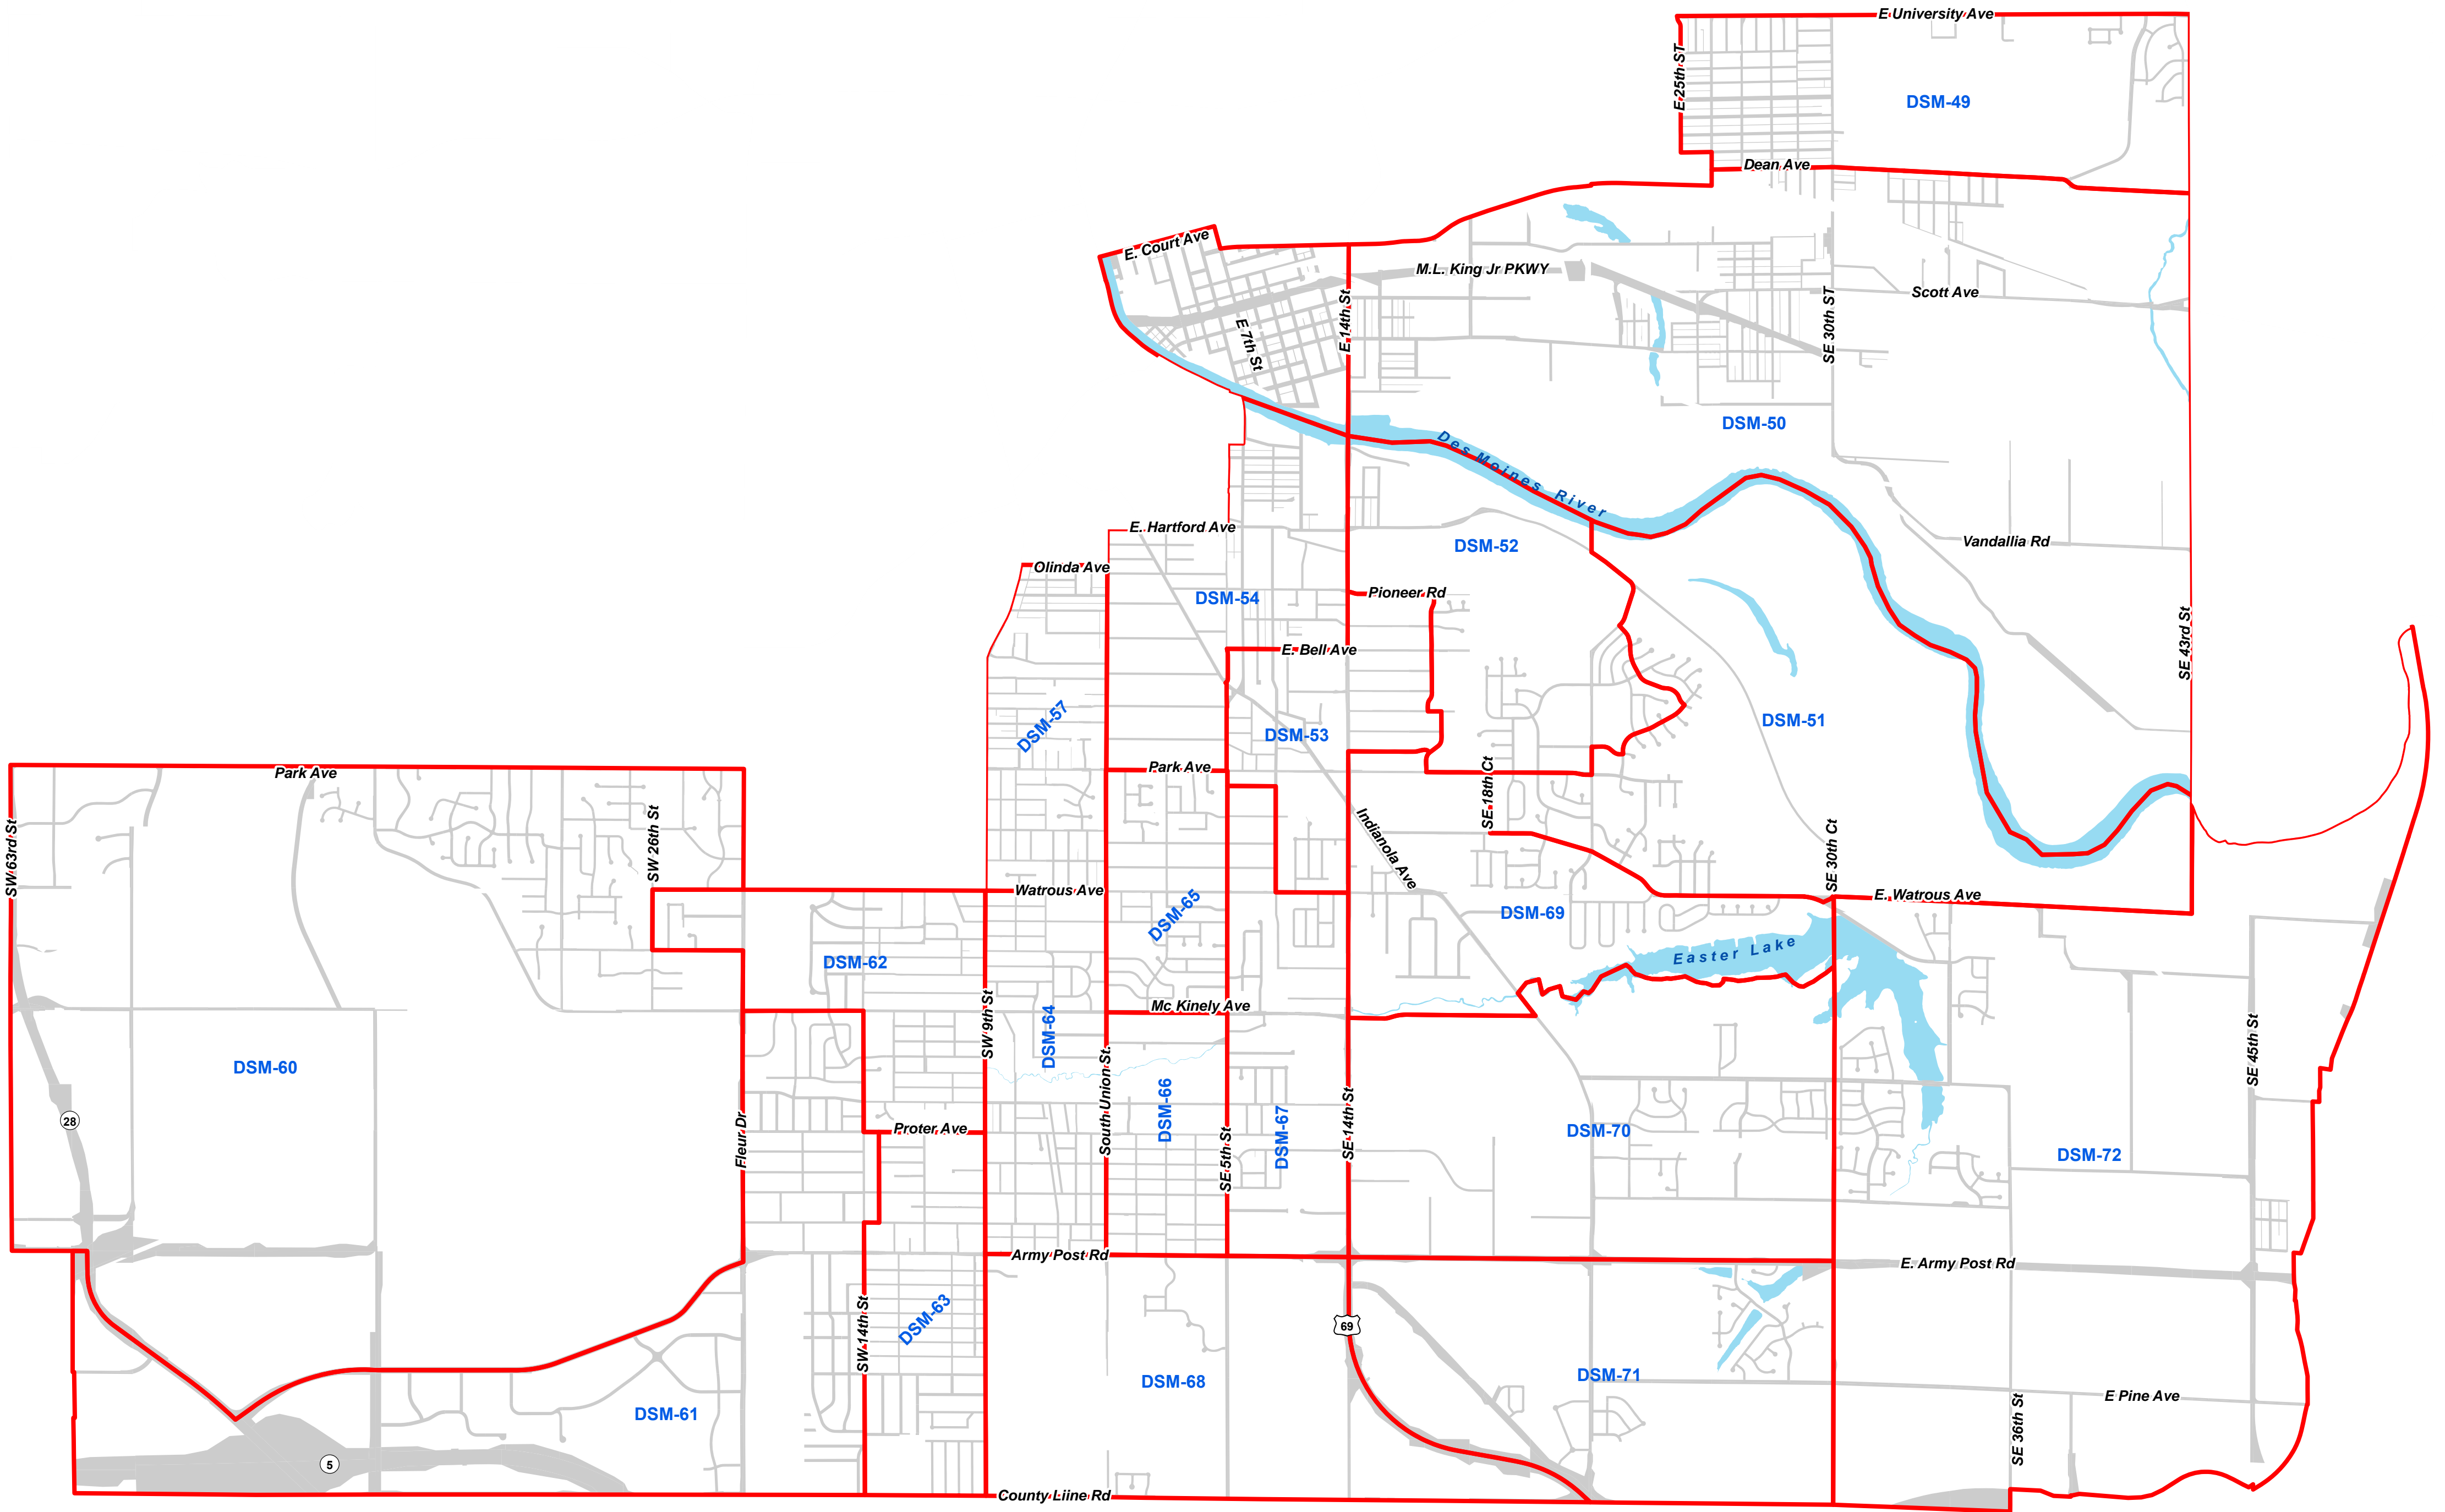

Polk County - State Senate District 15 (2022 - 2031)

Precincts and Districts are valid from 2022 through 2031.
Precincts and District boundaries have been compiled from City, County and State legal descriptions.
Individuals may reproduce this map at their own expense without restrictions.