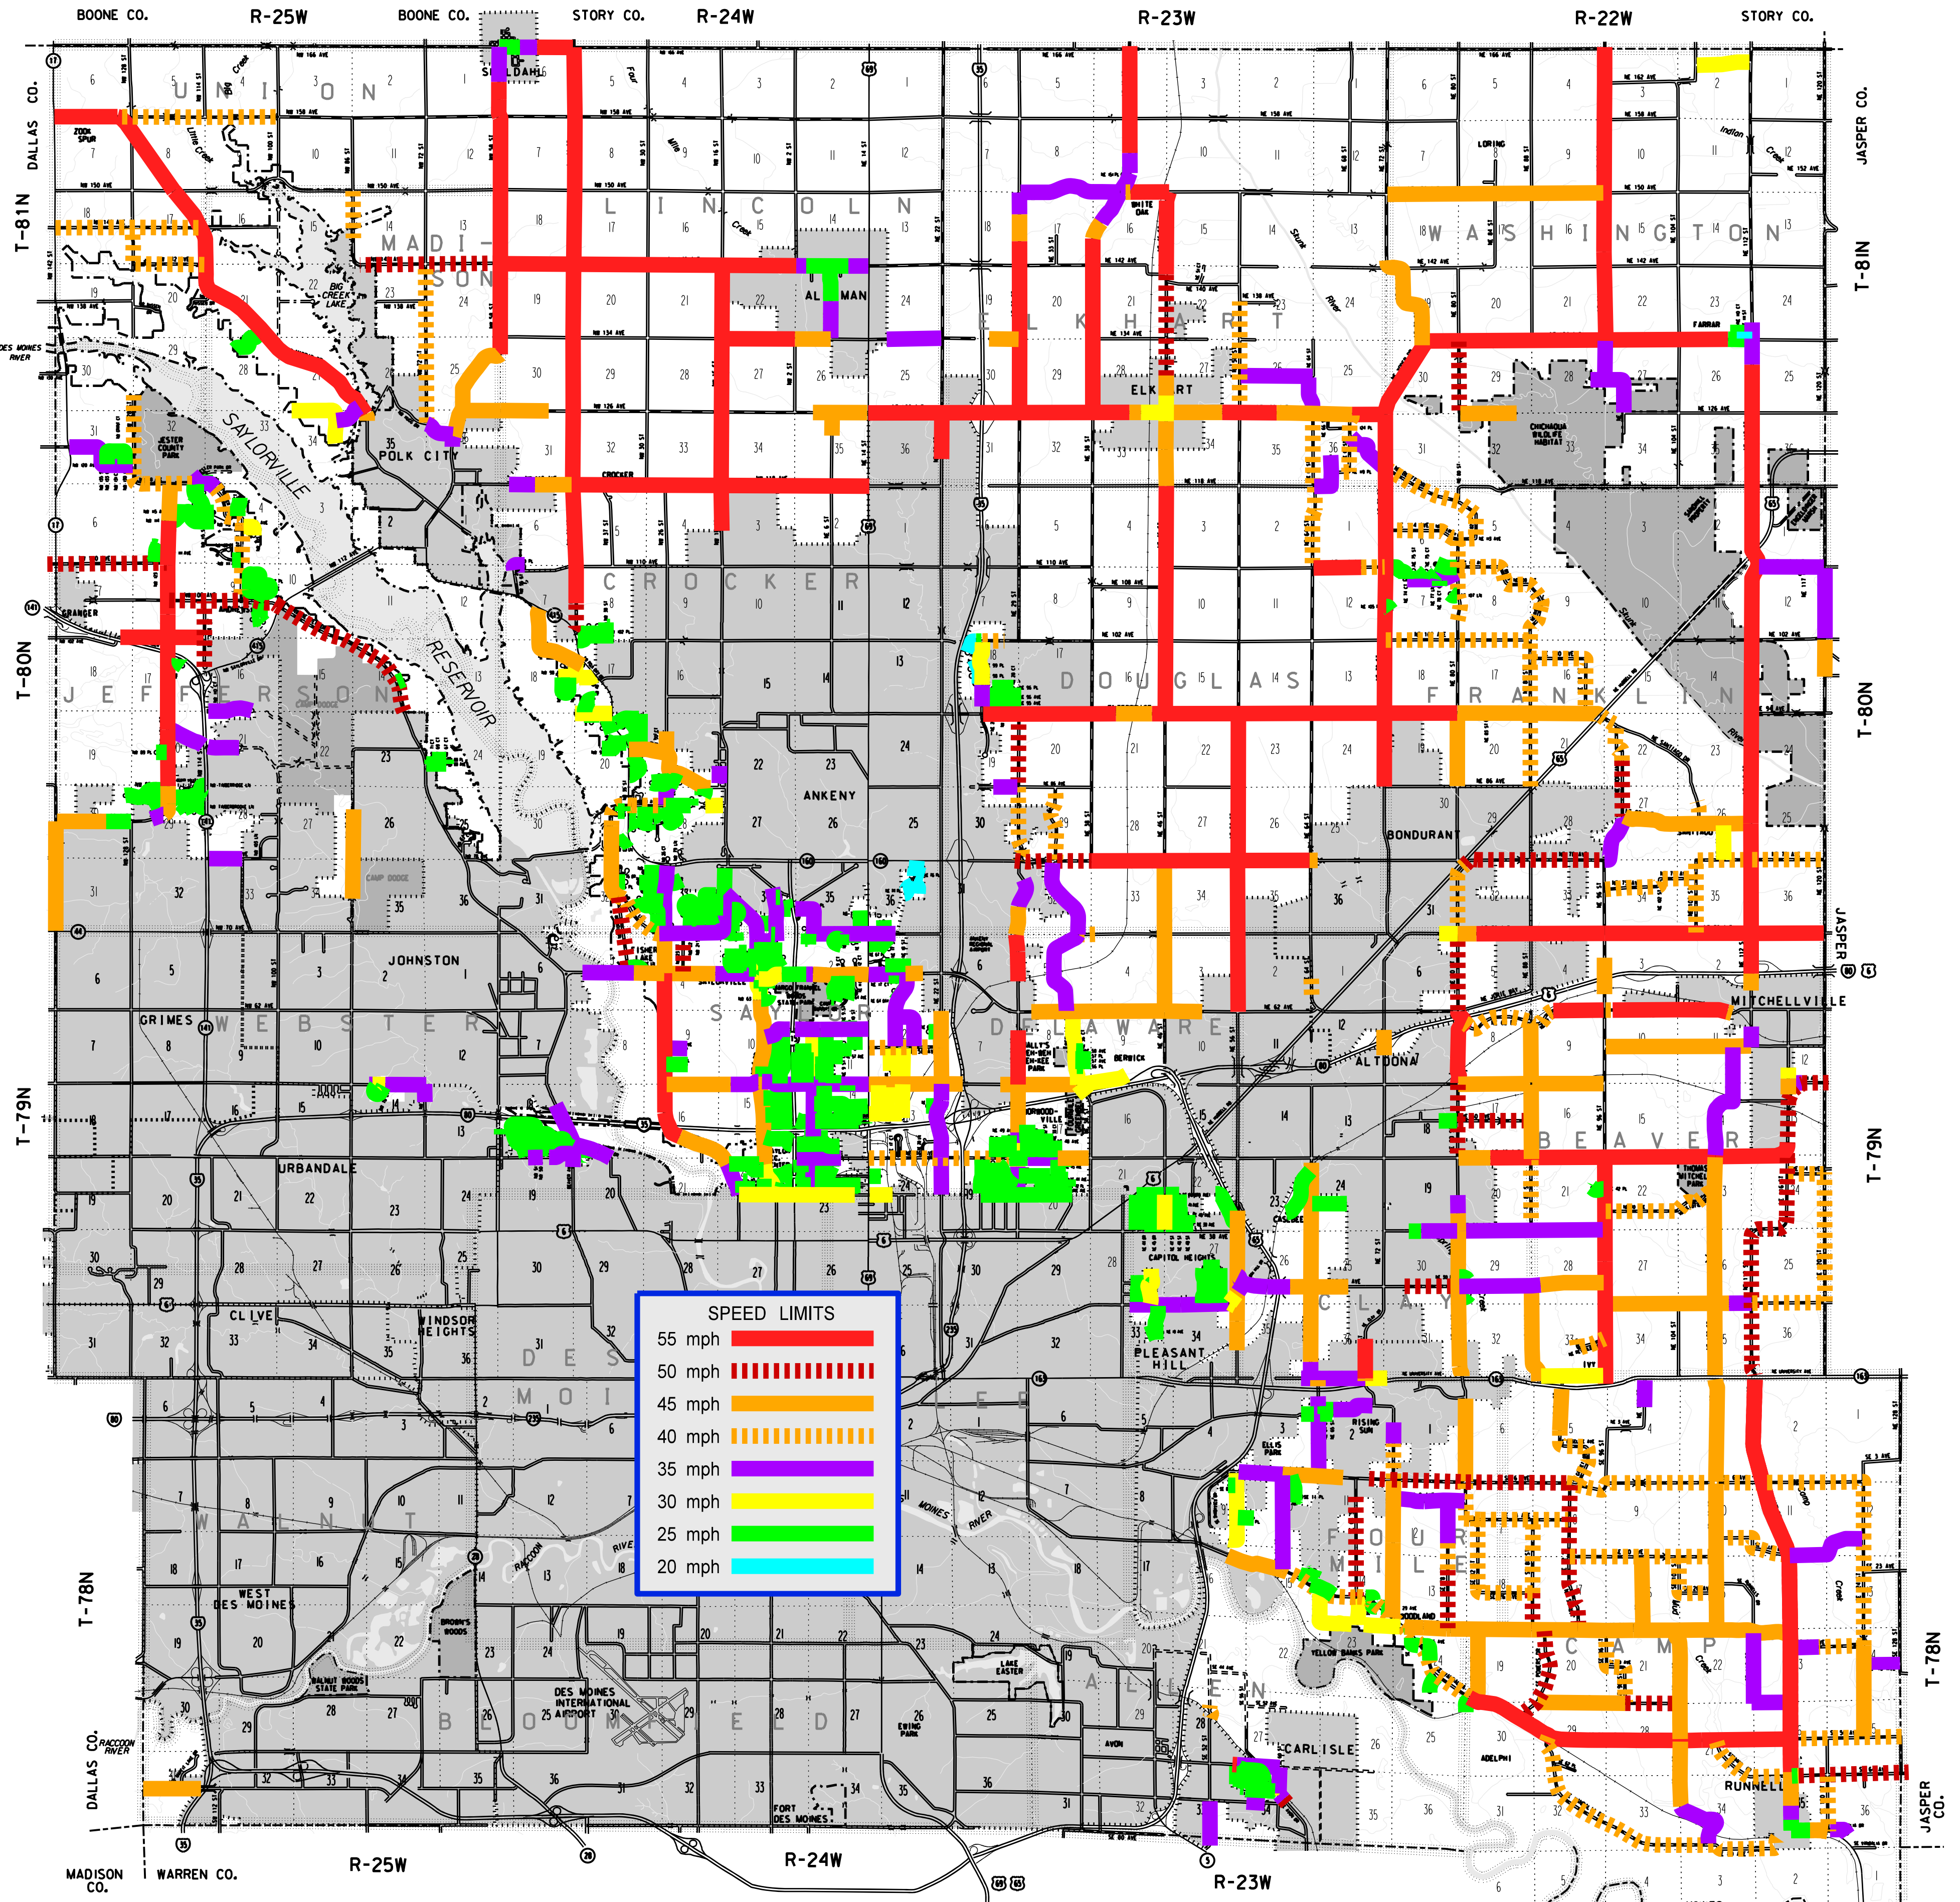

2023 POSTED SPEED LIMITS

SPEED LIMITS	
55 mph	
50 mph	
45 mph	
40 mph	
35 mph	
30 mph	
25 mph	
20 mph	

**OFFICE OF COUNTY ENGINEER
POLK COUNTY, IOWA**

- INTERSTATE HIGHWAYS
- U.S. HIGHWAYS
- STATE HIGHWAYS
- PAVED COUNTY ROADS
- SEALCOAT COUNTY ROADS
- GRAVEL COUNTY ROADS
- TOWNSHIP BOUNDARIES
- PROPOSED CONSTRUCTION

POLK COUNTY IOWA