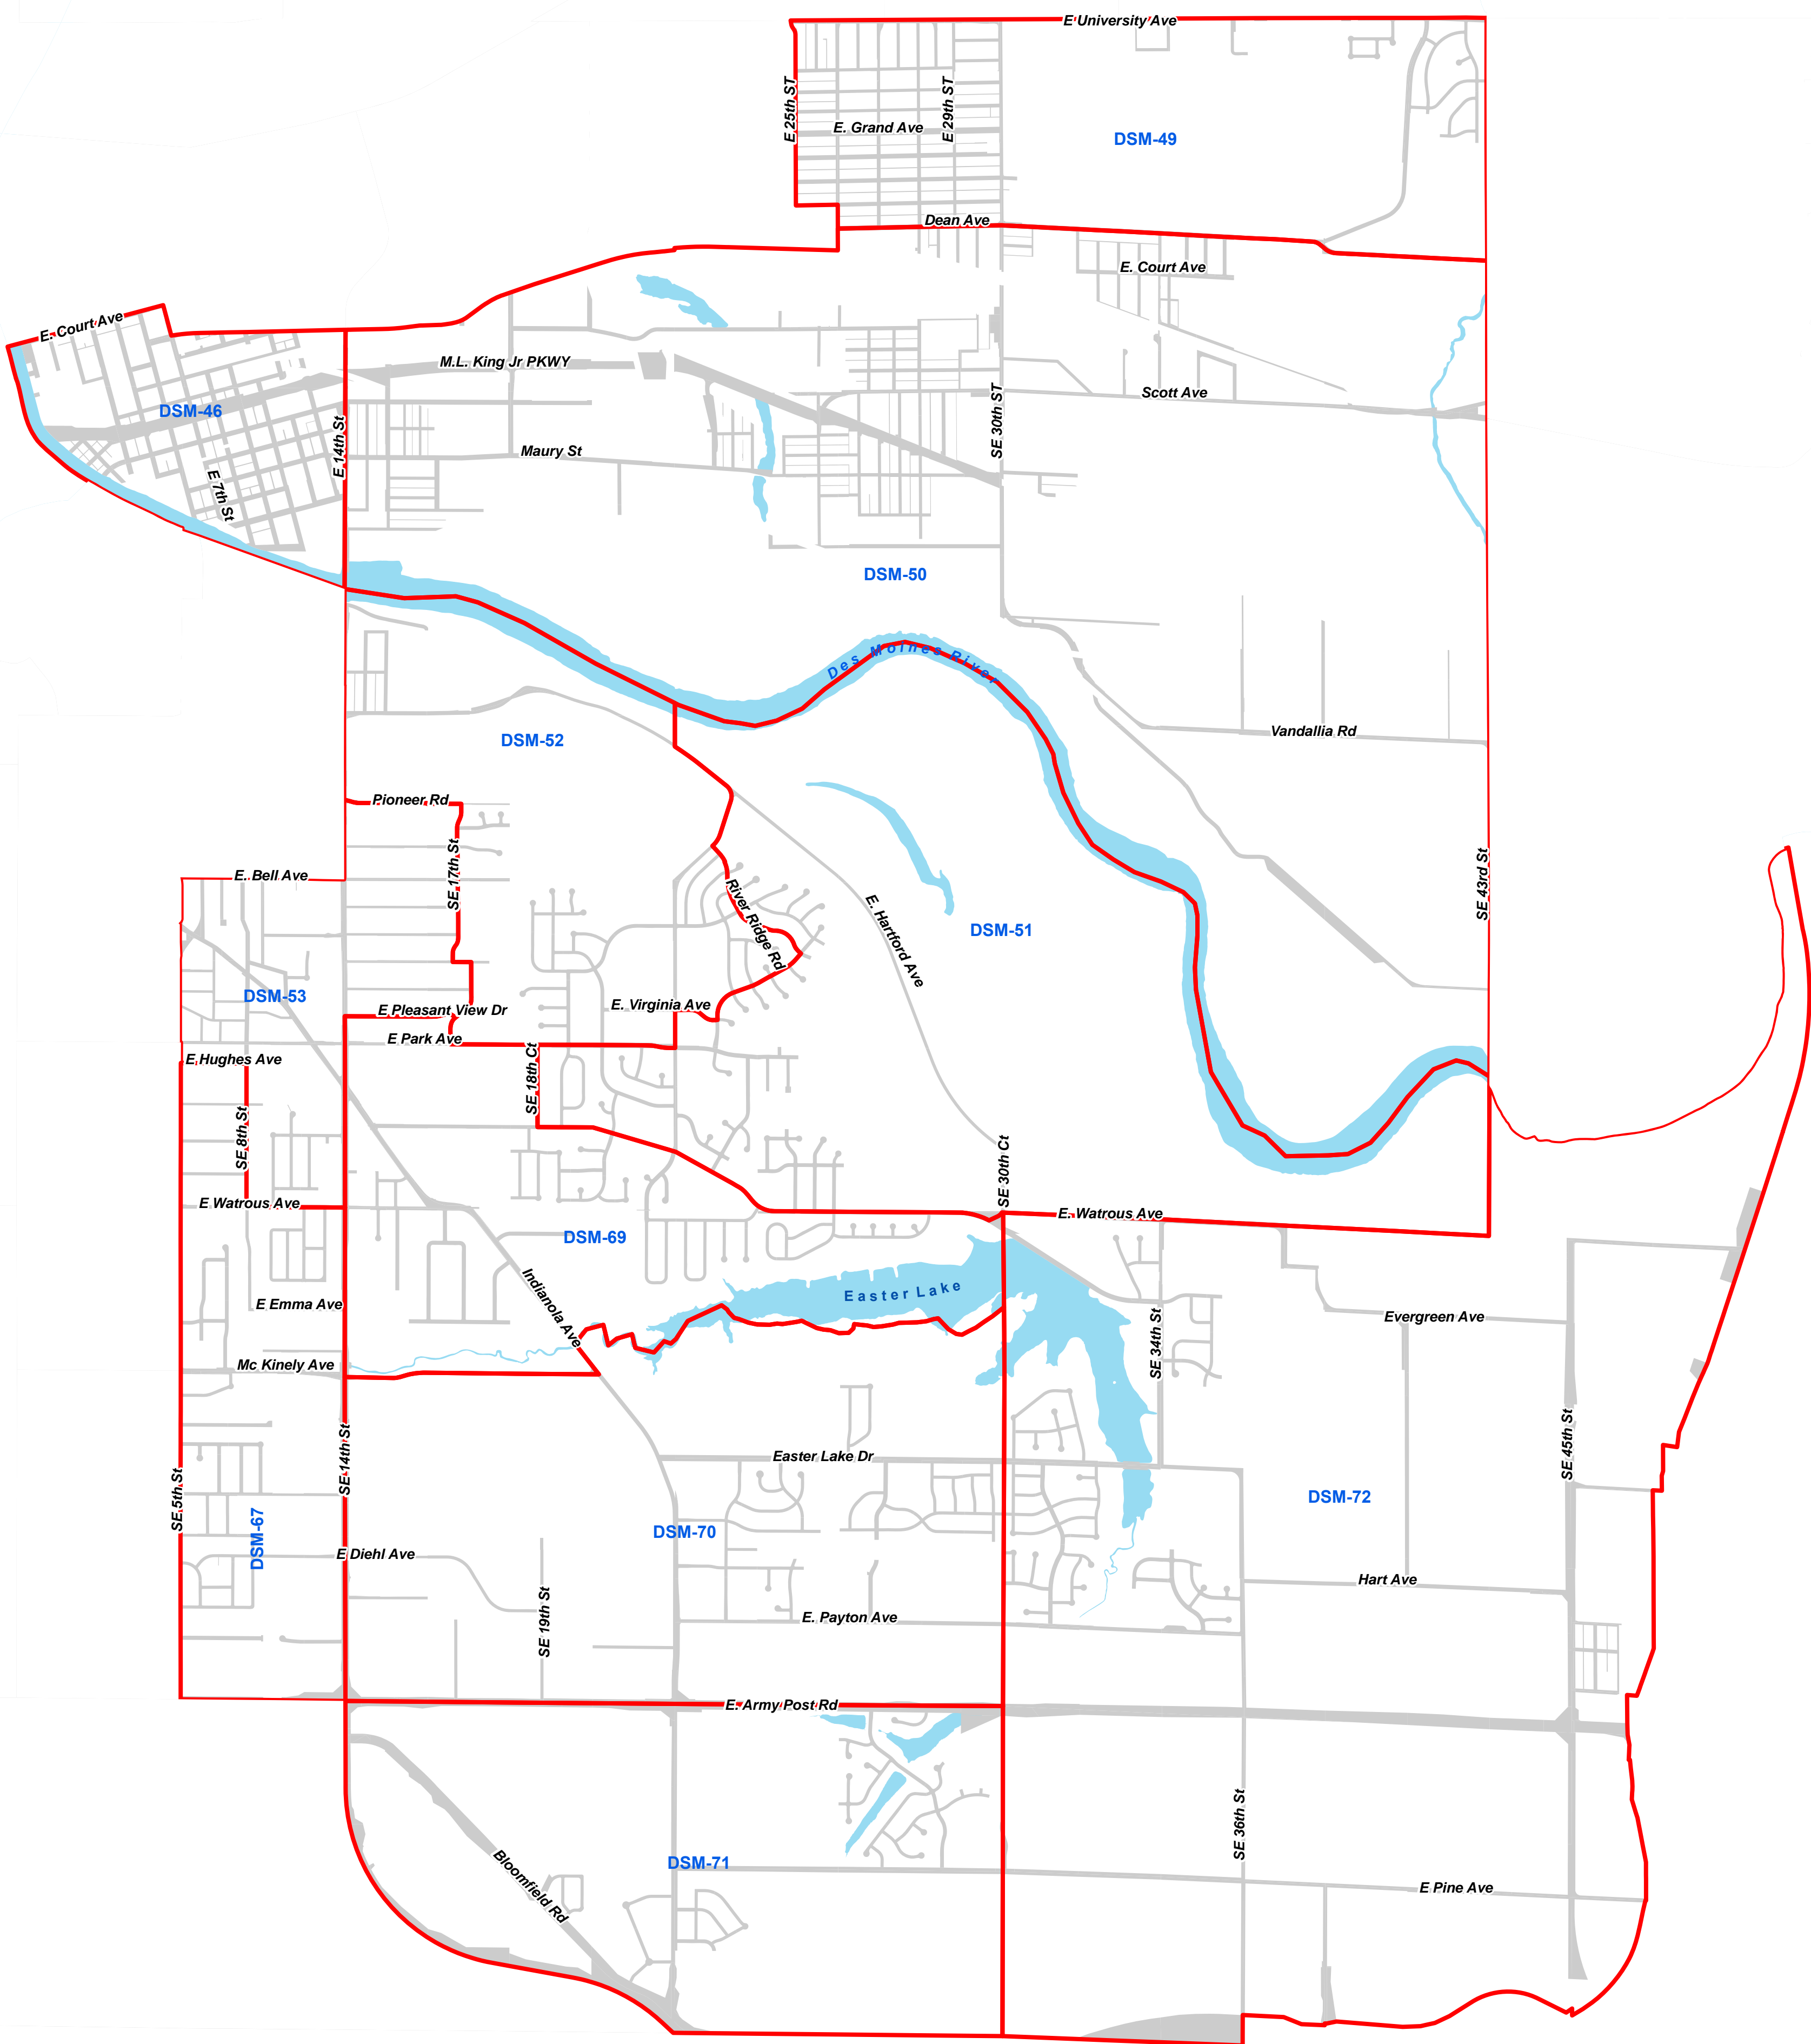

# Polk County - State House District 29 (2022 - 2031)

Precincts and Districts are valid from 2022 through 2031.  
Precincts and District boundaries have been compiled from City, County and State legal descriptions.  
Individuals may reproduce this map at their own expense without restrictions.