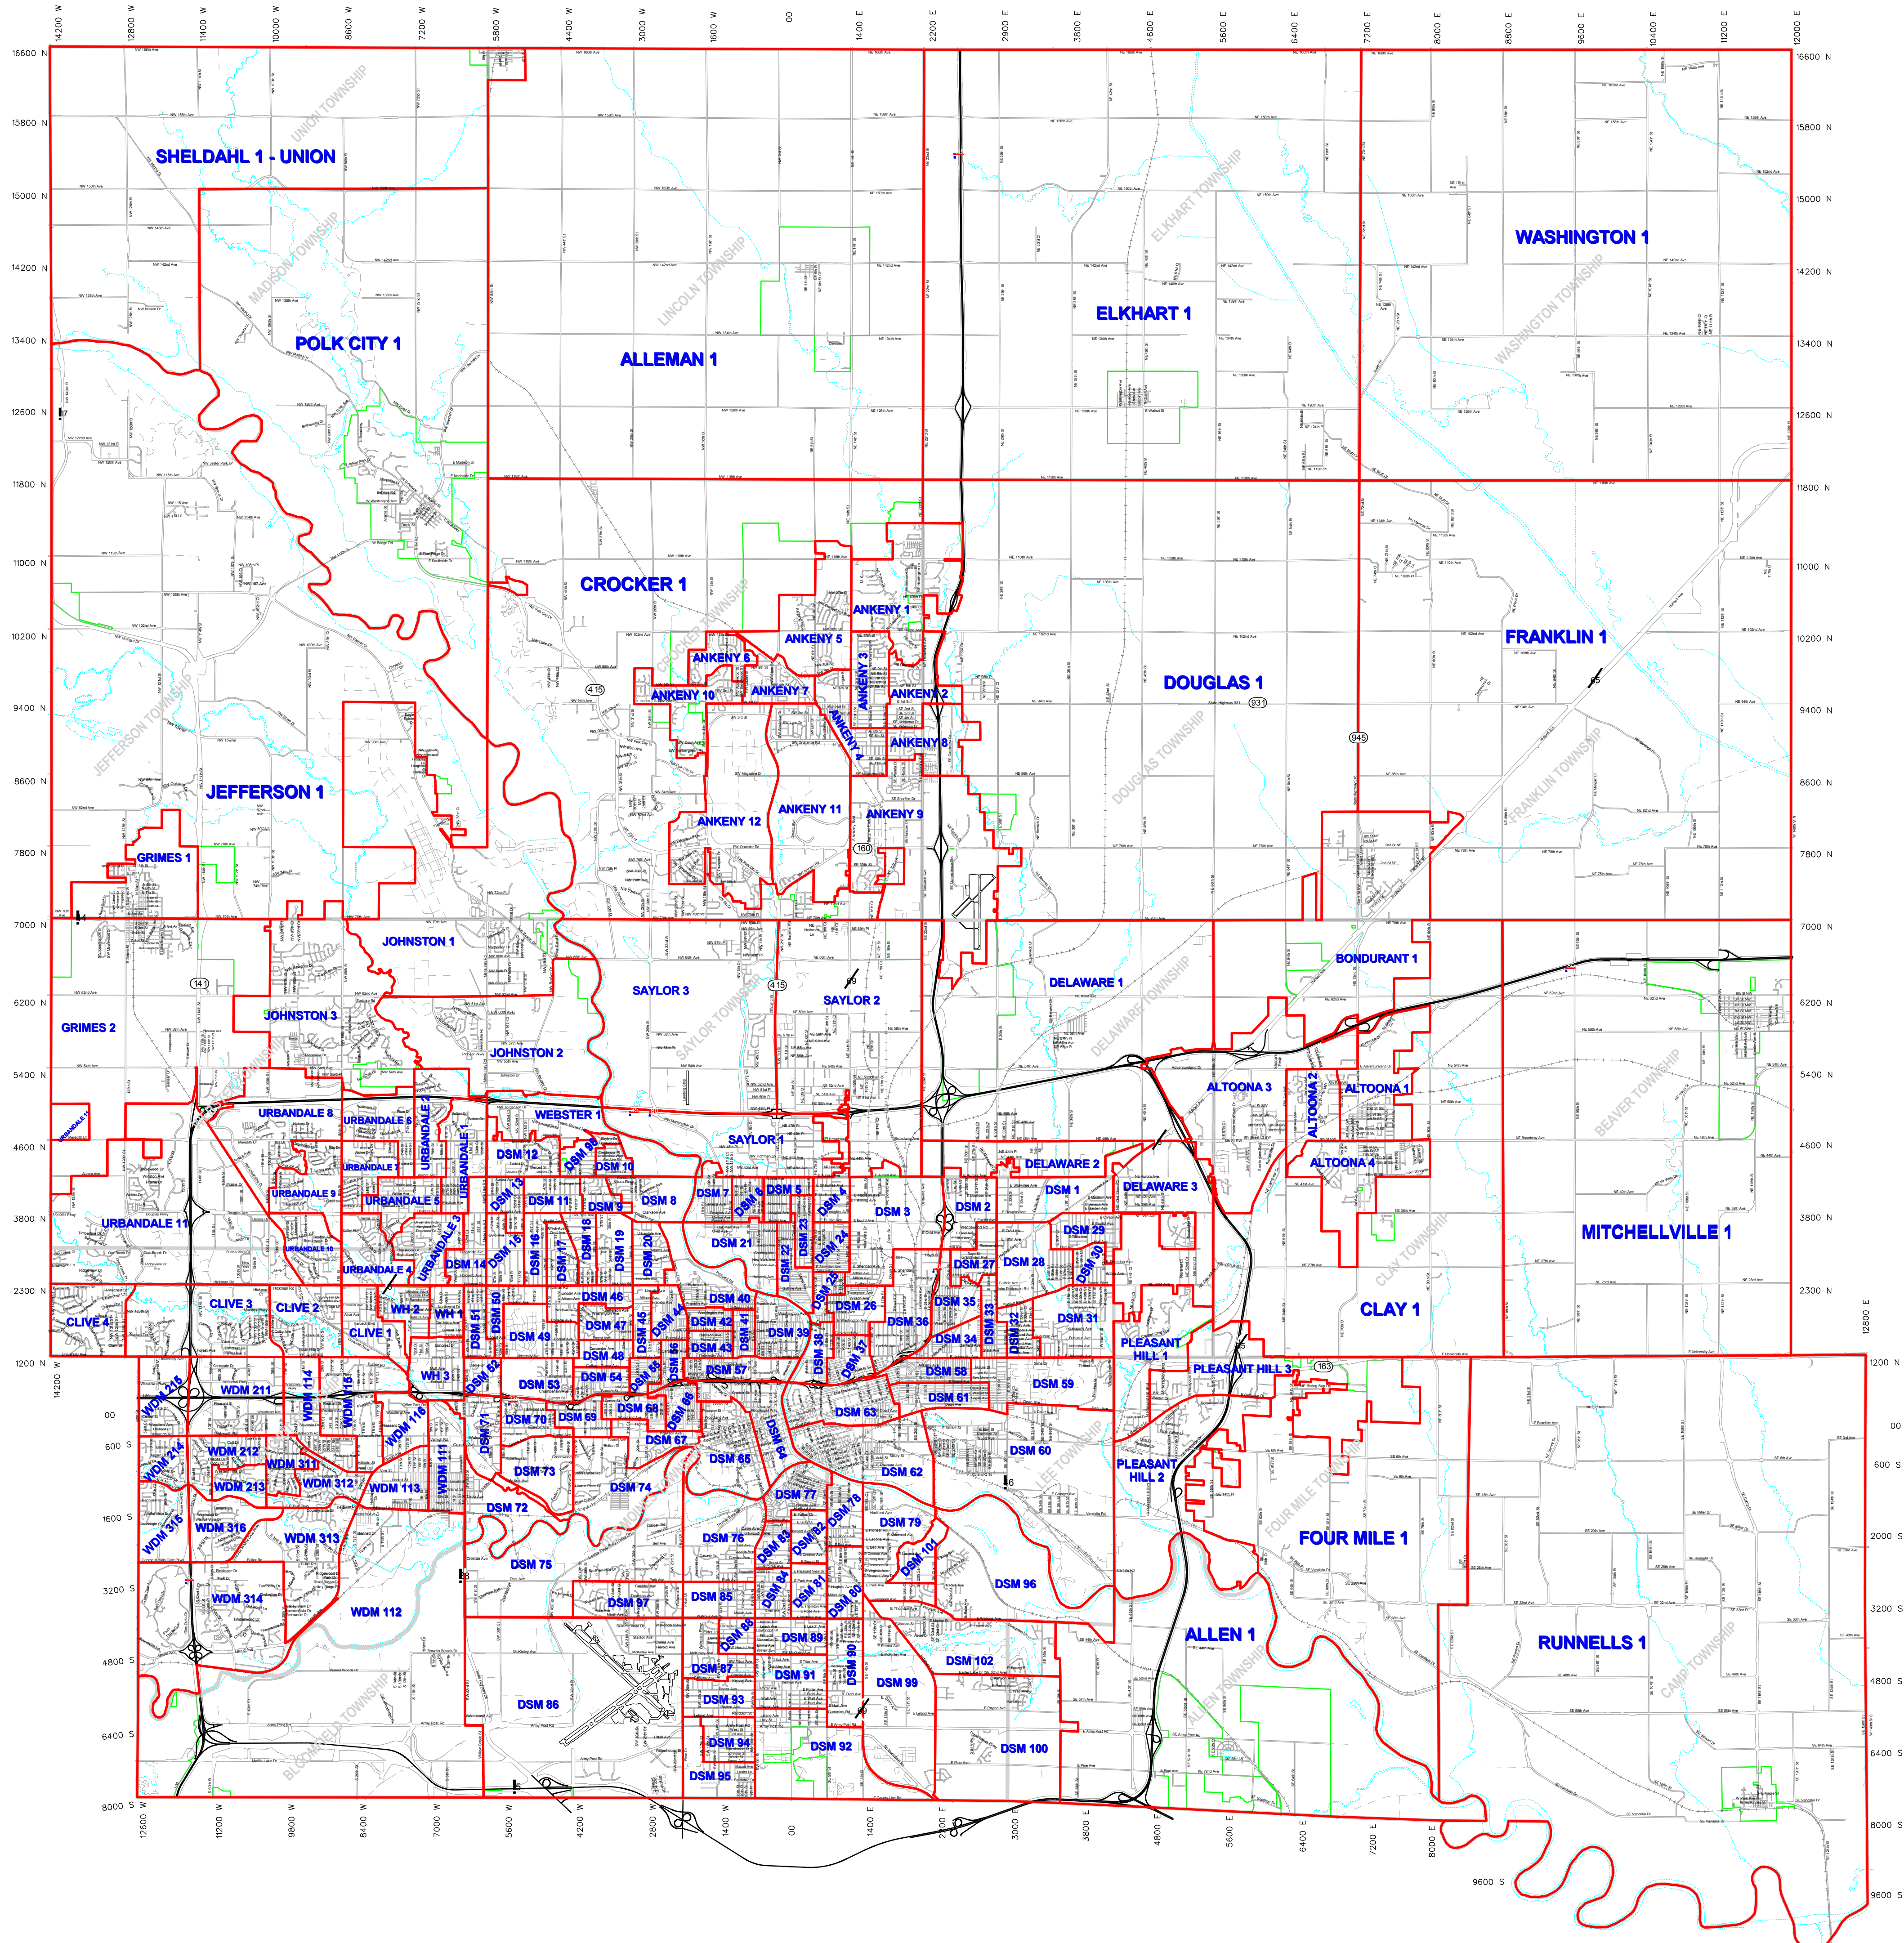

2002 - 2011 Polk County Precincts

POLK  **Disclaimer**

Every effort is made to insure accurate information is on this map. However, Polk County does not warrant or guarantee the accuracy, or reliability of this map

Redistribution of map for commercial purposes is prohibited.

Printed: March, 2004

Jamie Fitzgerald
Polk County Auditor and
Commissioner of Elections