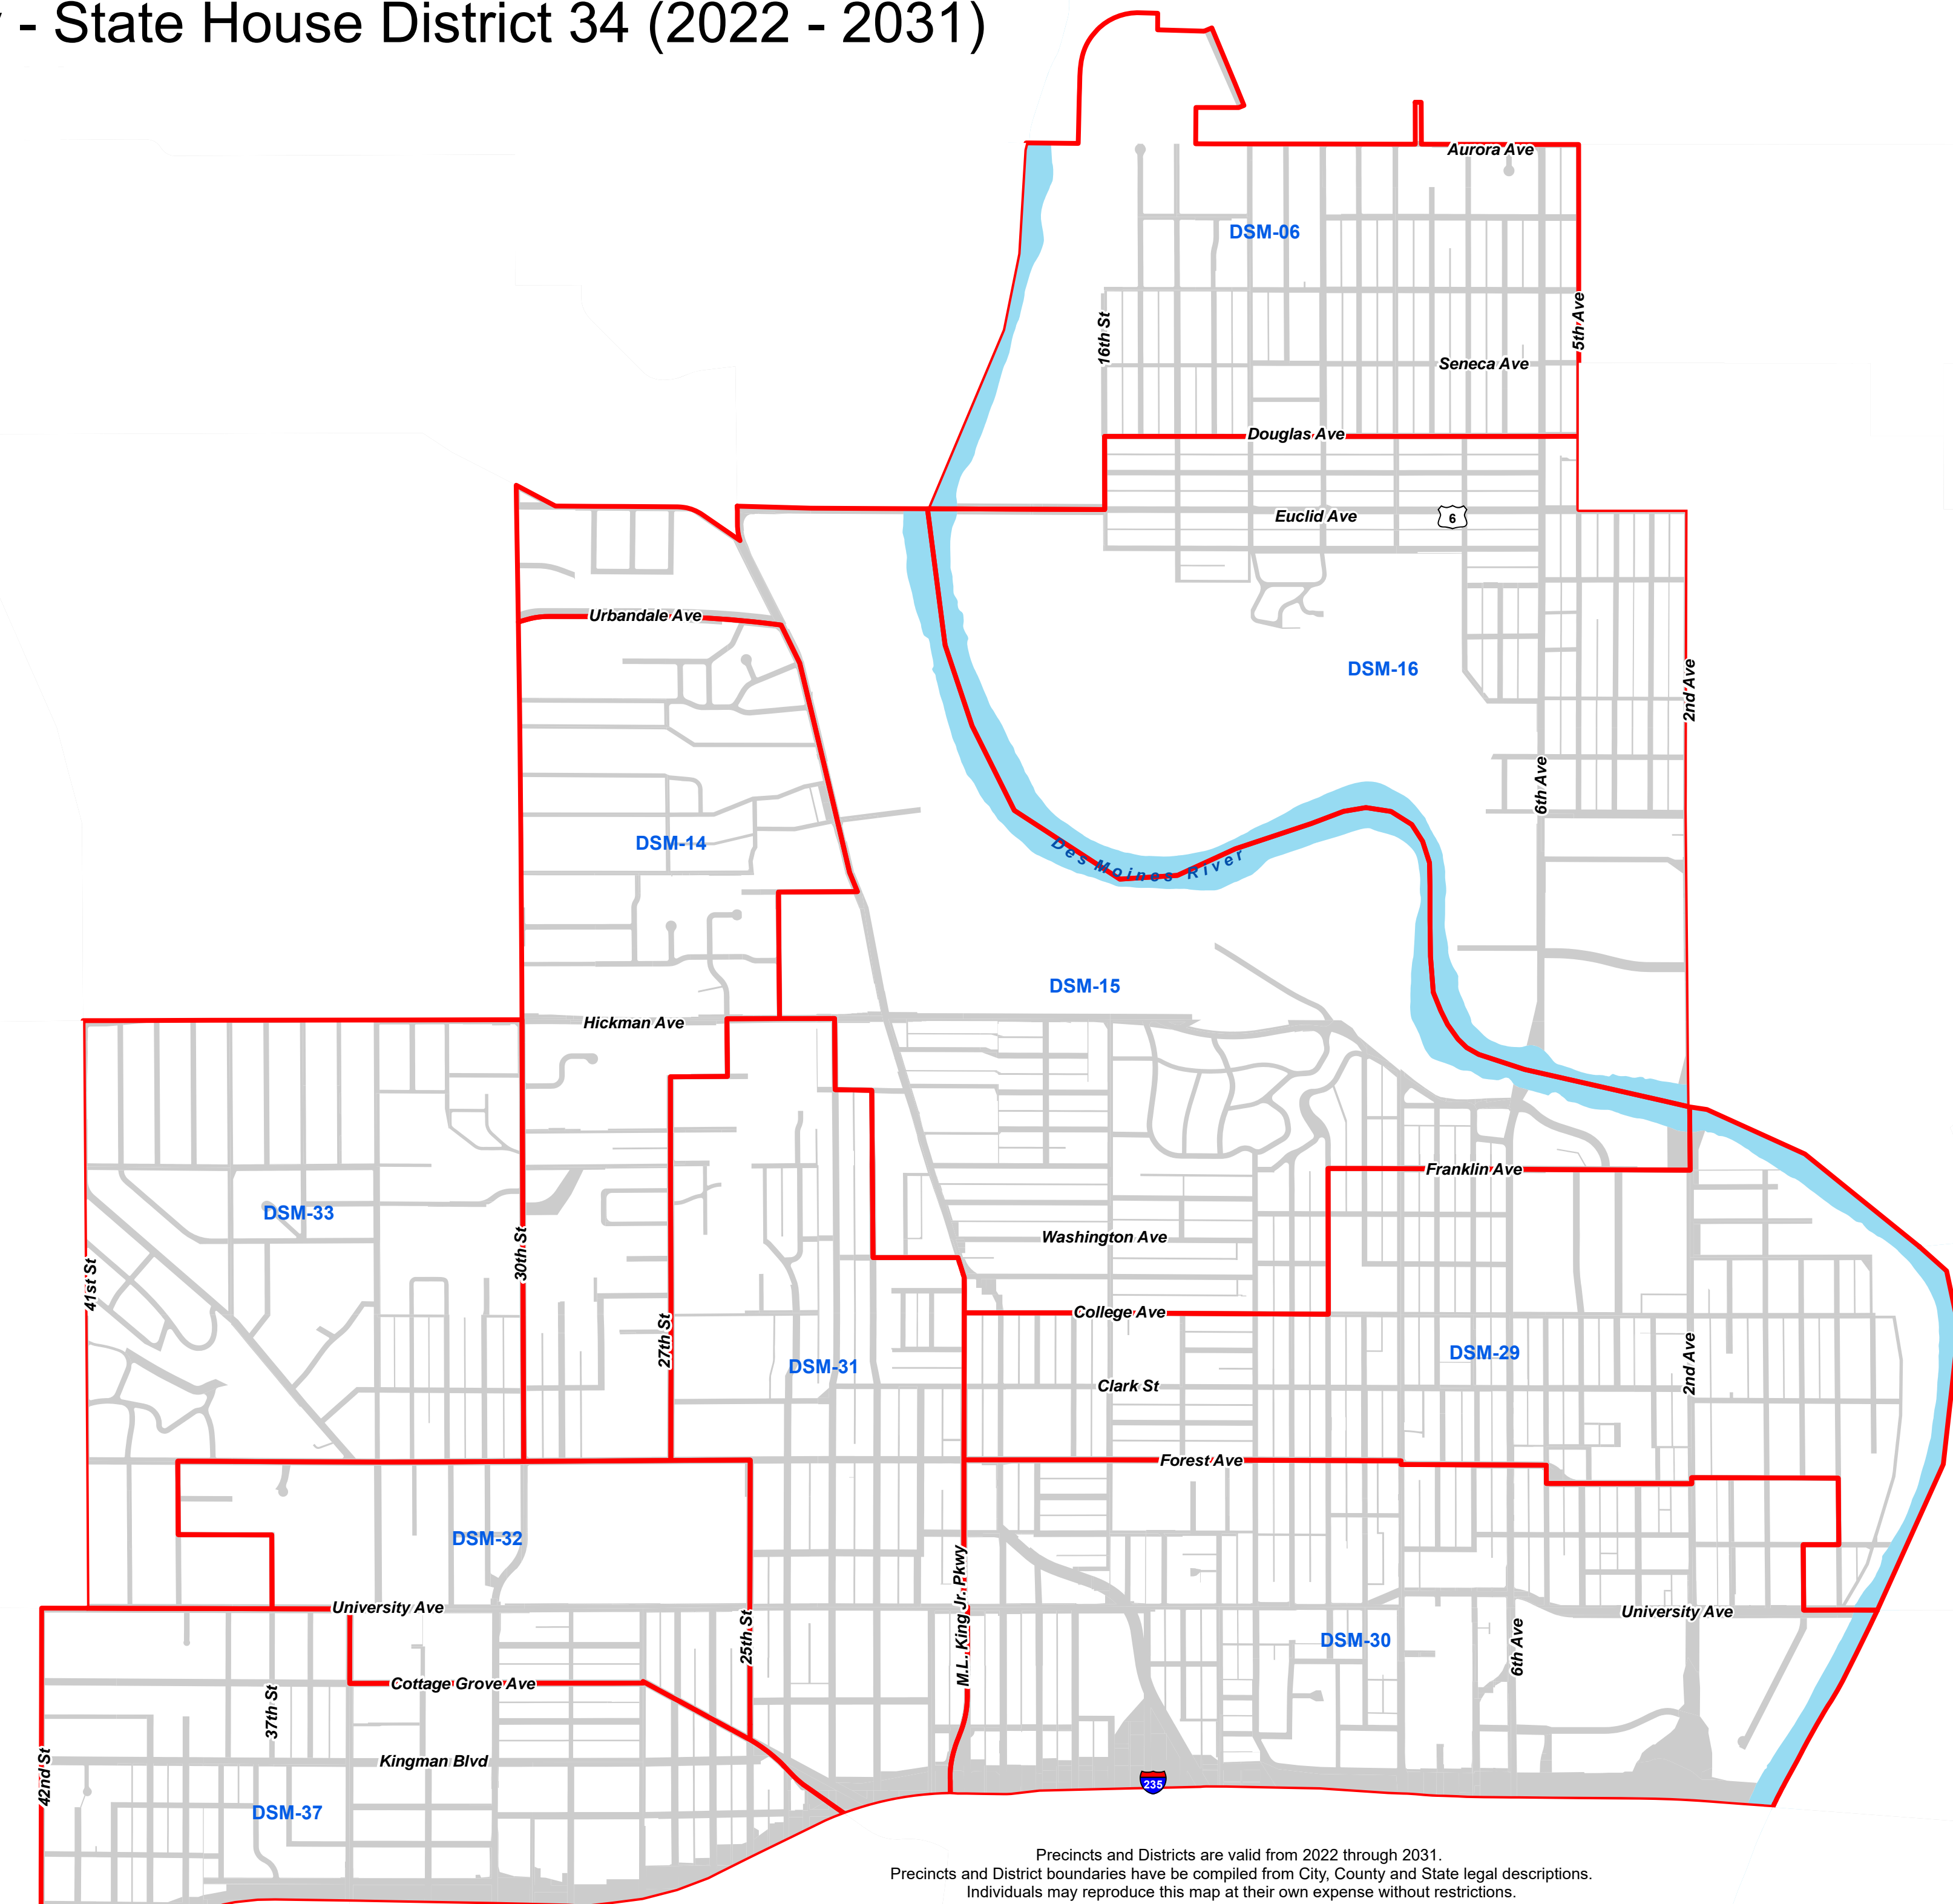

Polk County - State House District 34 (2022 - 2031)

Precincts and Districts are valid from 2022 through 2031.
Precincts and District boundaries have been compiled from City, County and State legal descriptions.
Individuals may reproduce this map at their own expense without restrictions.