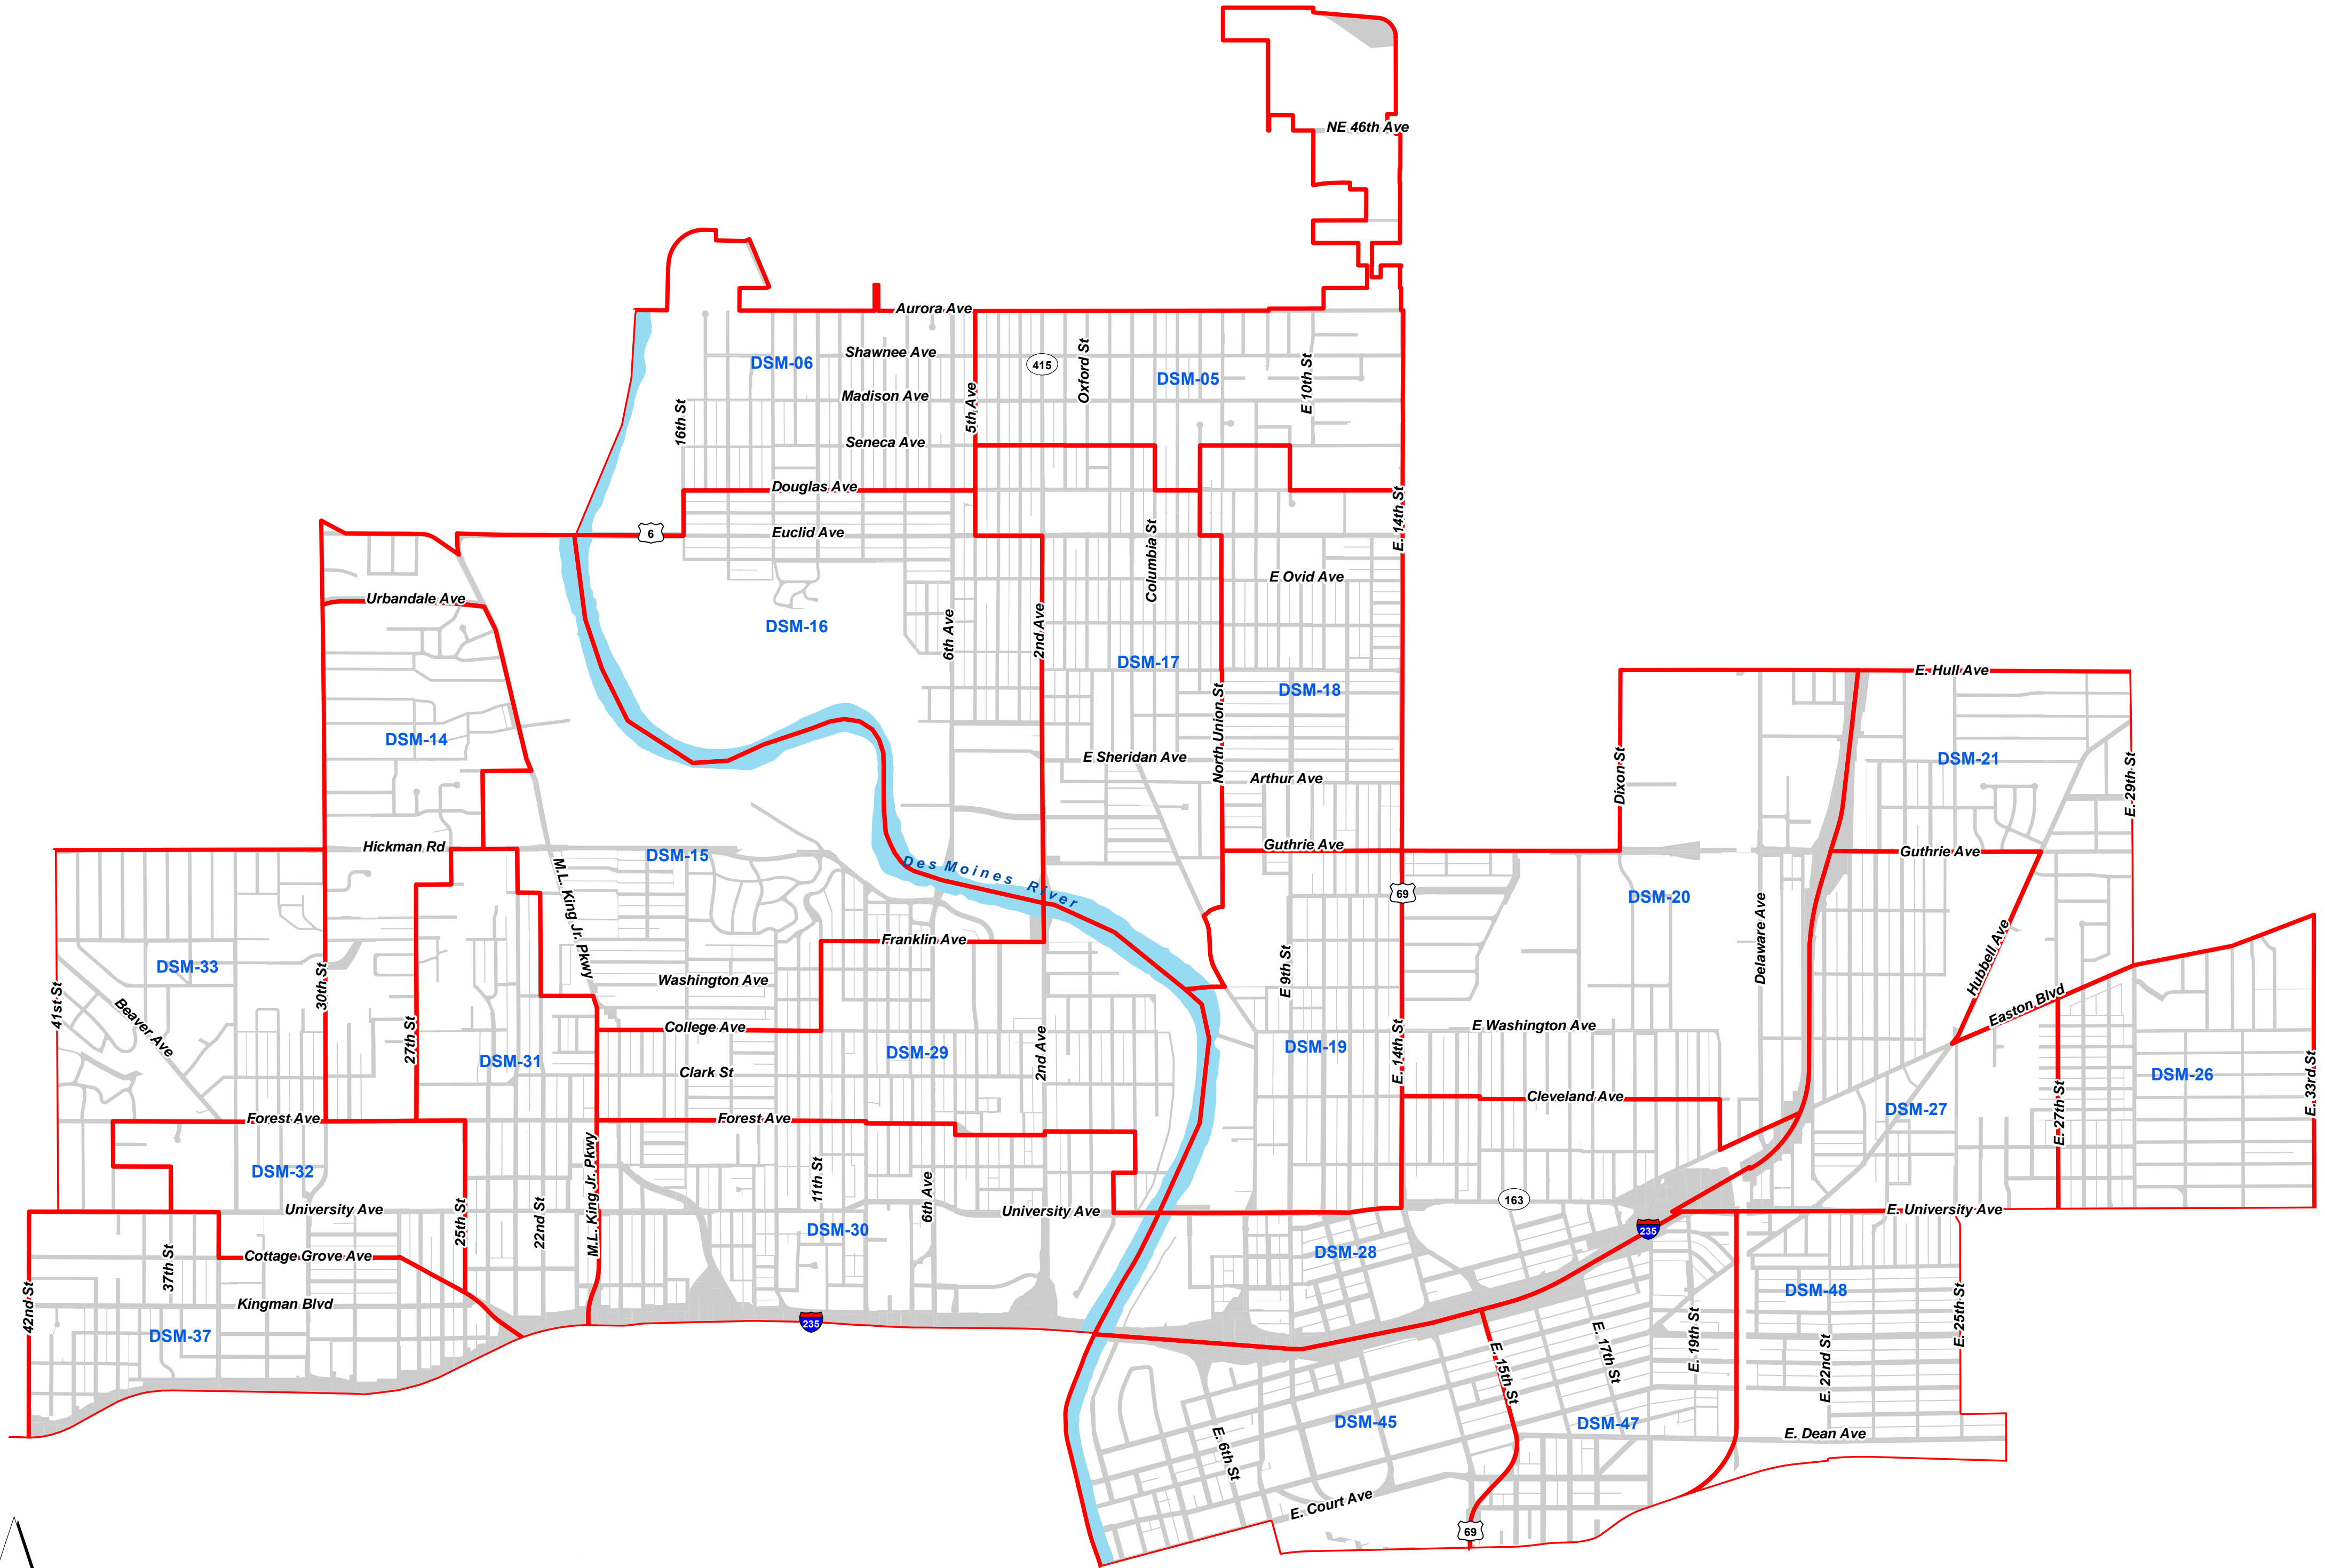

Polk County - State Senate District 17 (2022 - 2031)

Precincts and Districts are valid from 2022 through 2031.
Precincts and District boundaries have been compiled from City, County and State legal descriptions.
Individuals may reproduce this map at their own expense without restrictions.