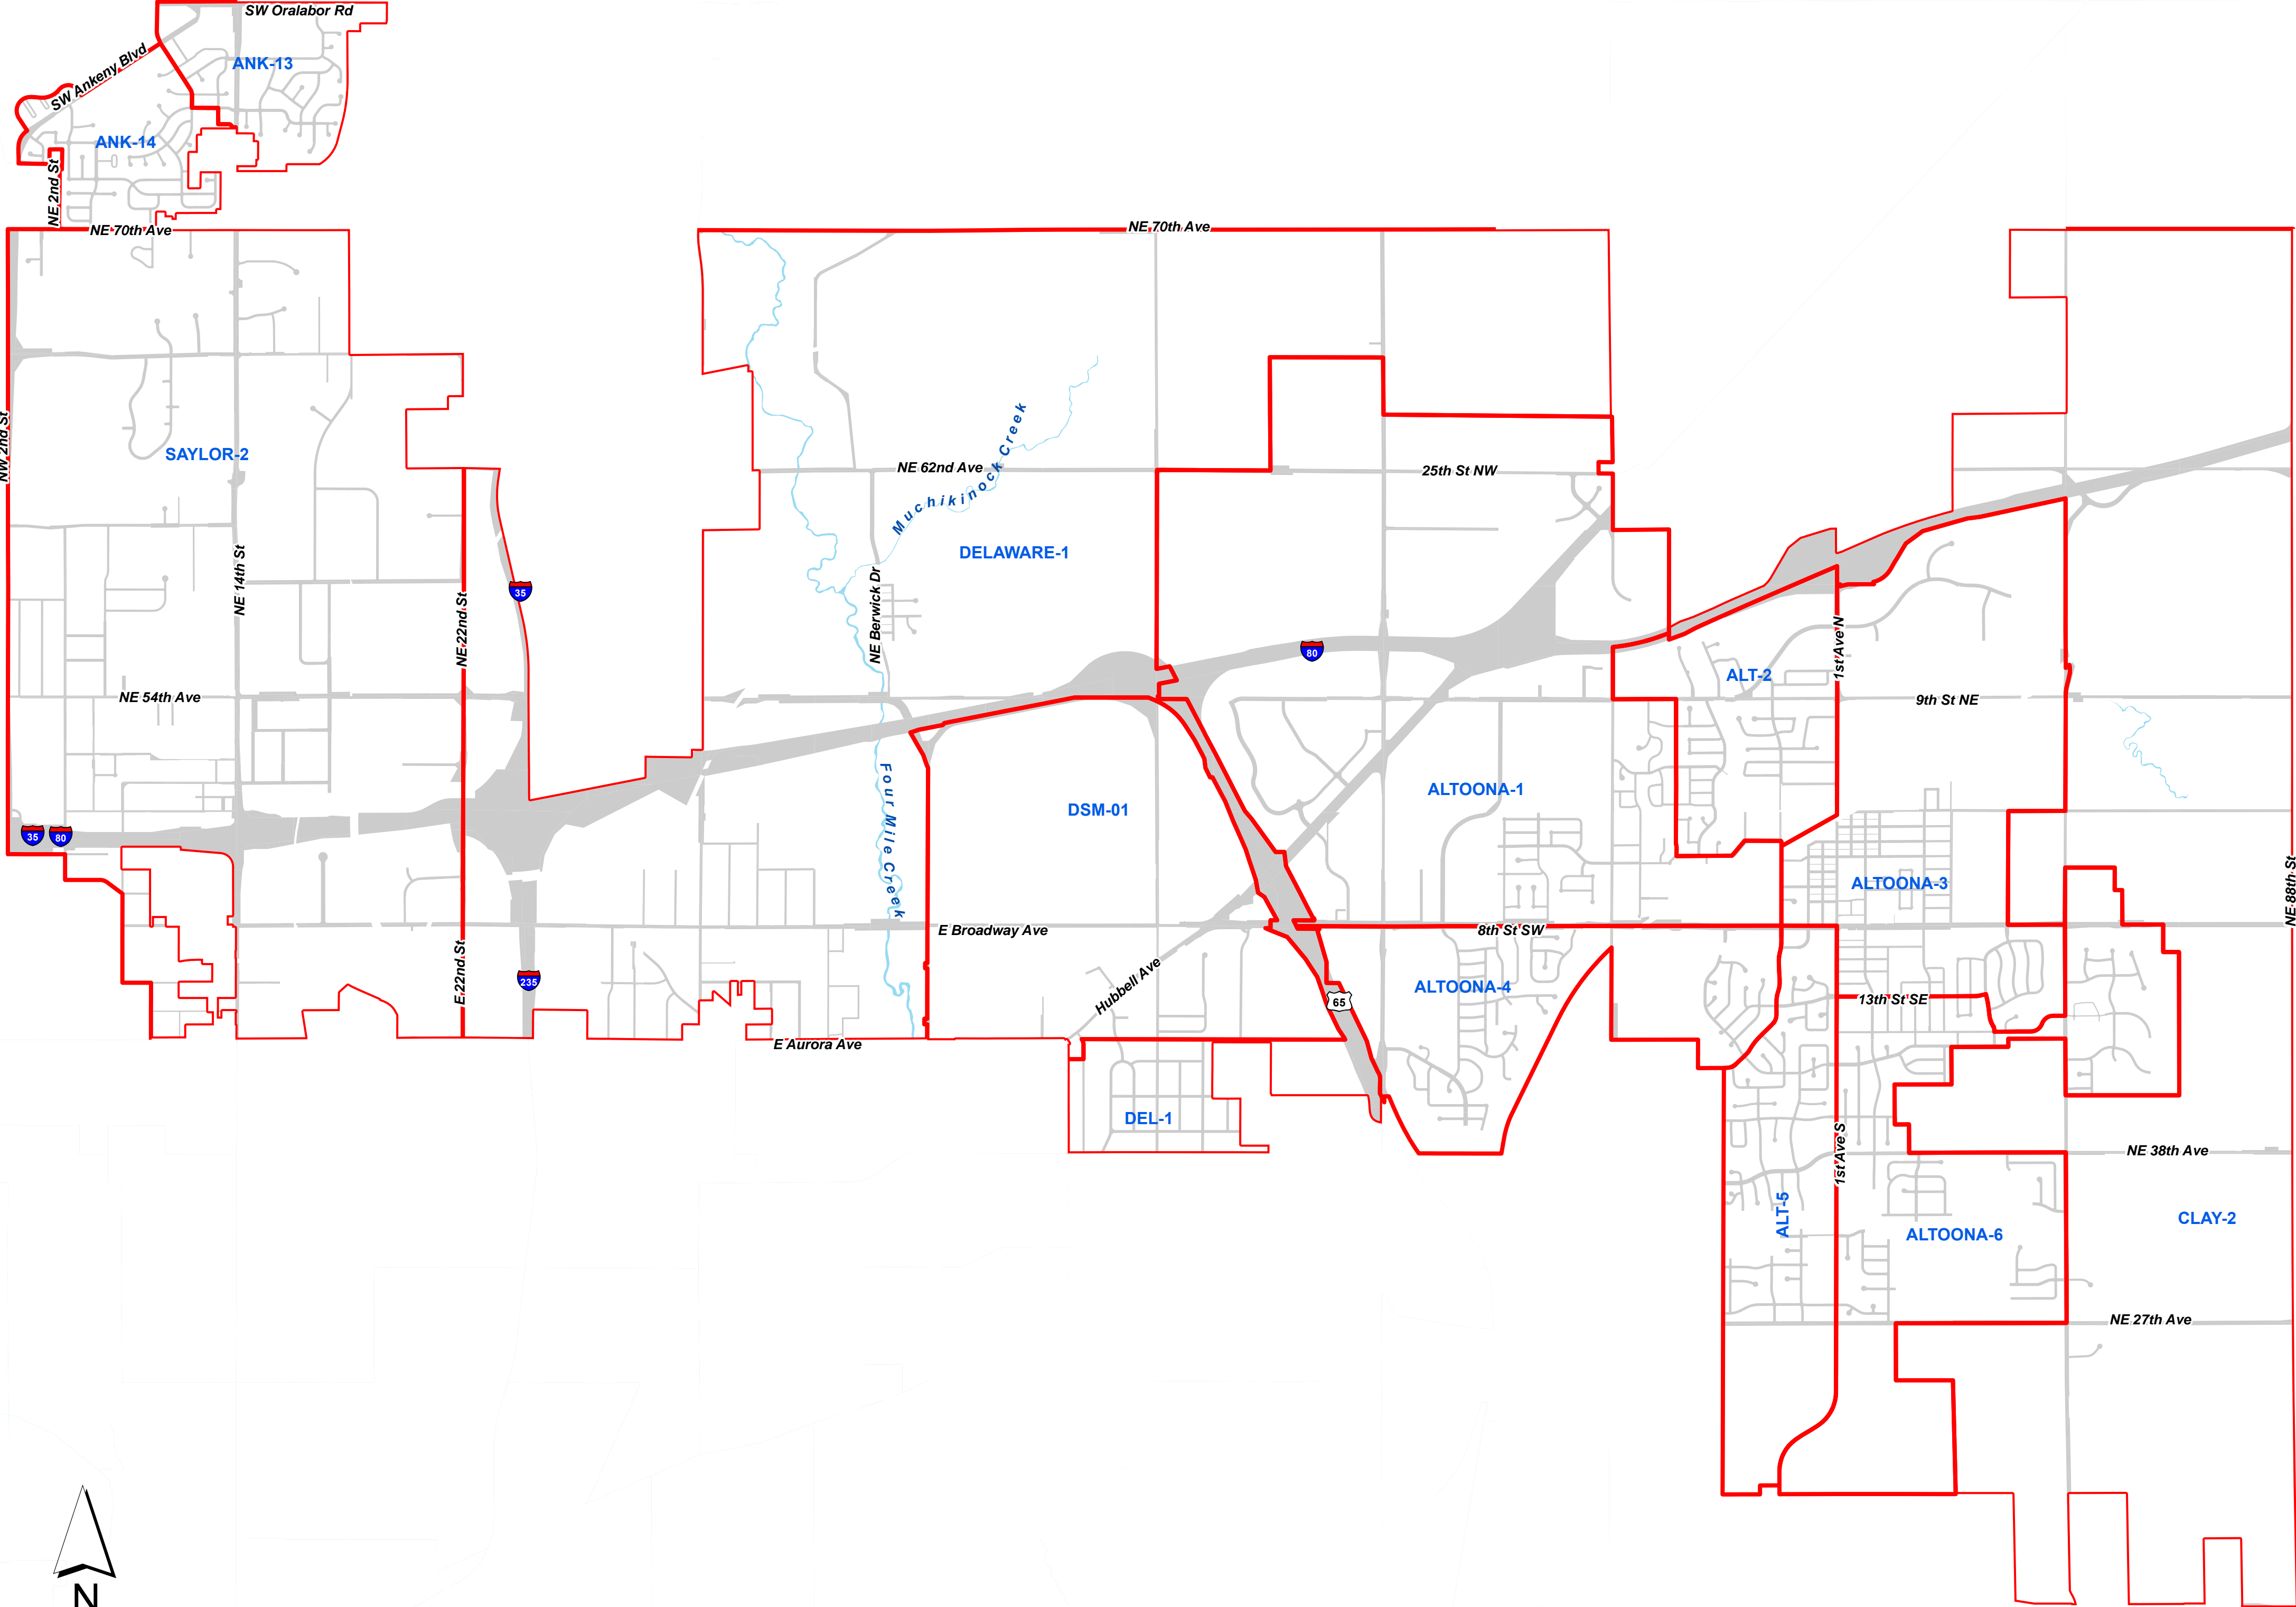

Polk County - State House District 40 (2022 - 2031)

Precincts and Districts are valid from 2022 through 2031.
Precincts and District boundaries have been compiled from City, County and State legal descriptions.
Individuals may reproduce this map at their own expense without restrictions.