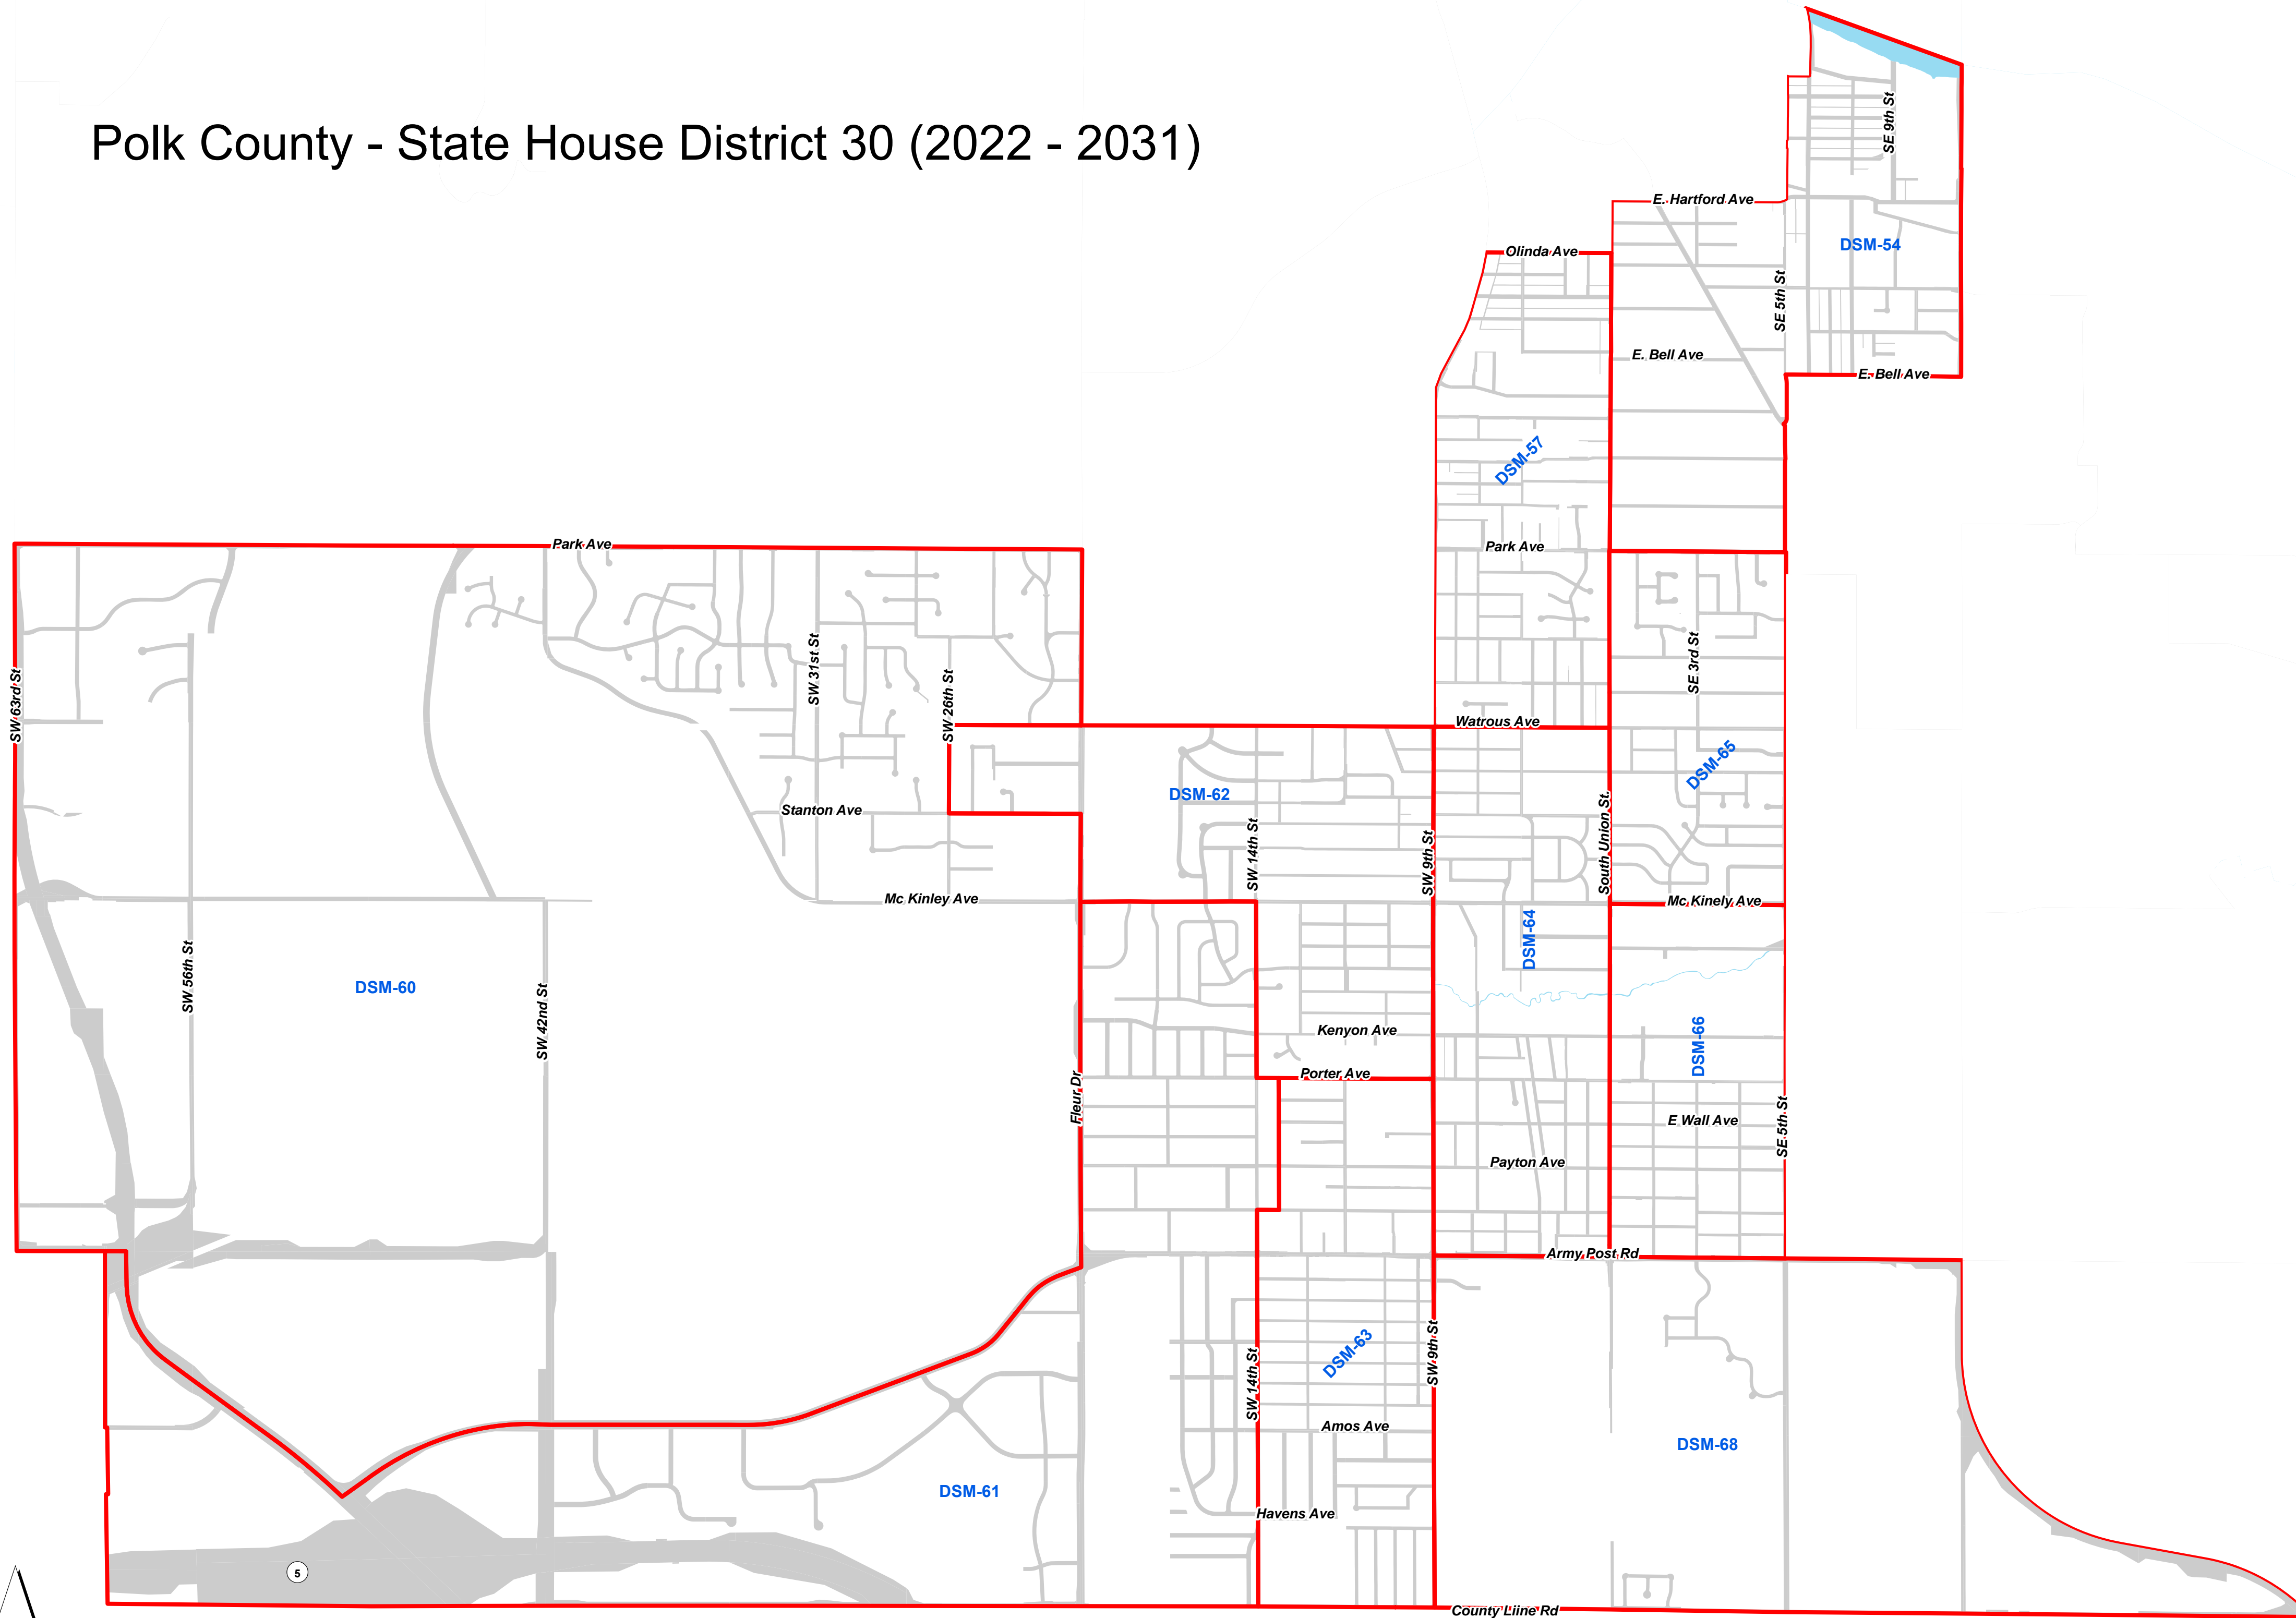

Polk County - State House District 30 (2022 - 2031)

Precincts and Districts are valid from 2022 through 2031.
Precincts and District boundaries have been compiled from City, County and State legal descriptions.
Individuals may reproduce this map at their own expense without restrictions.