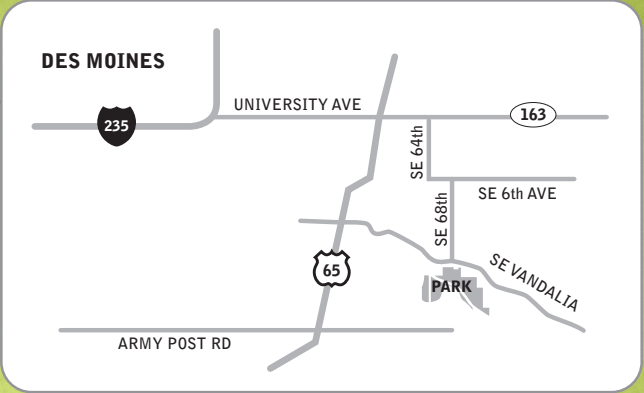

Welcome to
YELLOW BANKS
PARK

YELLOW BANKS PARK LEGEND

- | | | |
|------------------------------------|-----------------|------------------------------|
| ADA ACCESSIBLE | PLAYGROUND | TRAIL* |
| TENT CAMPING | RANGER | NATIVE AMERICAN BURIAL MOUND |
| WALK-IN CAMPSITES | OFFICE | BALL FIELDS |
| RIVER VIEW GROUP TENT CAMPSITE | RESTROOM | PRAIRIEVIEW SHELTER |
| BLUFF OVERLOOK GROUP TENT CAMPSITE | SHOWERS | VALLEYVIEW SHELTER |
| PADDLE-IN ACCESS | BOAT RAMP | BALL DIAMOND SHELTER |
| CAMPGROUND | FISHING PIER | MINI SHELTER |
| DUMP STATION | SHADE STRUCTURE | |