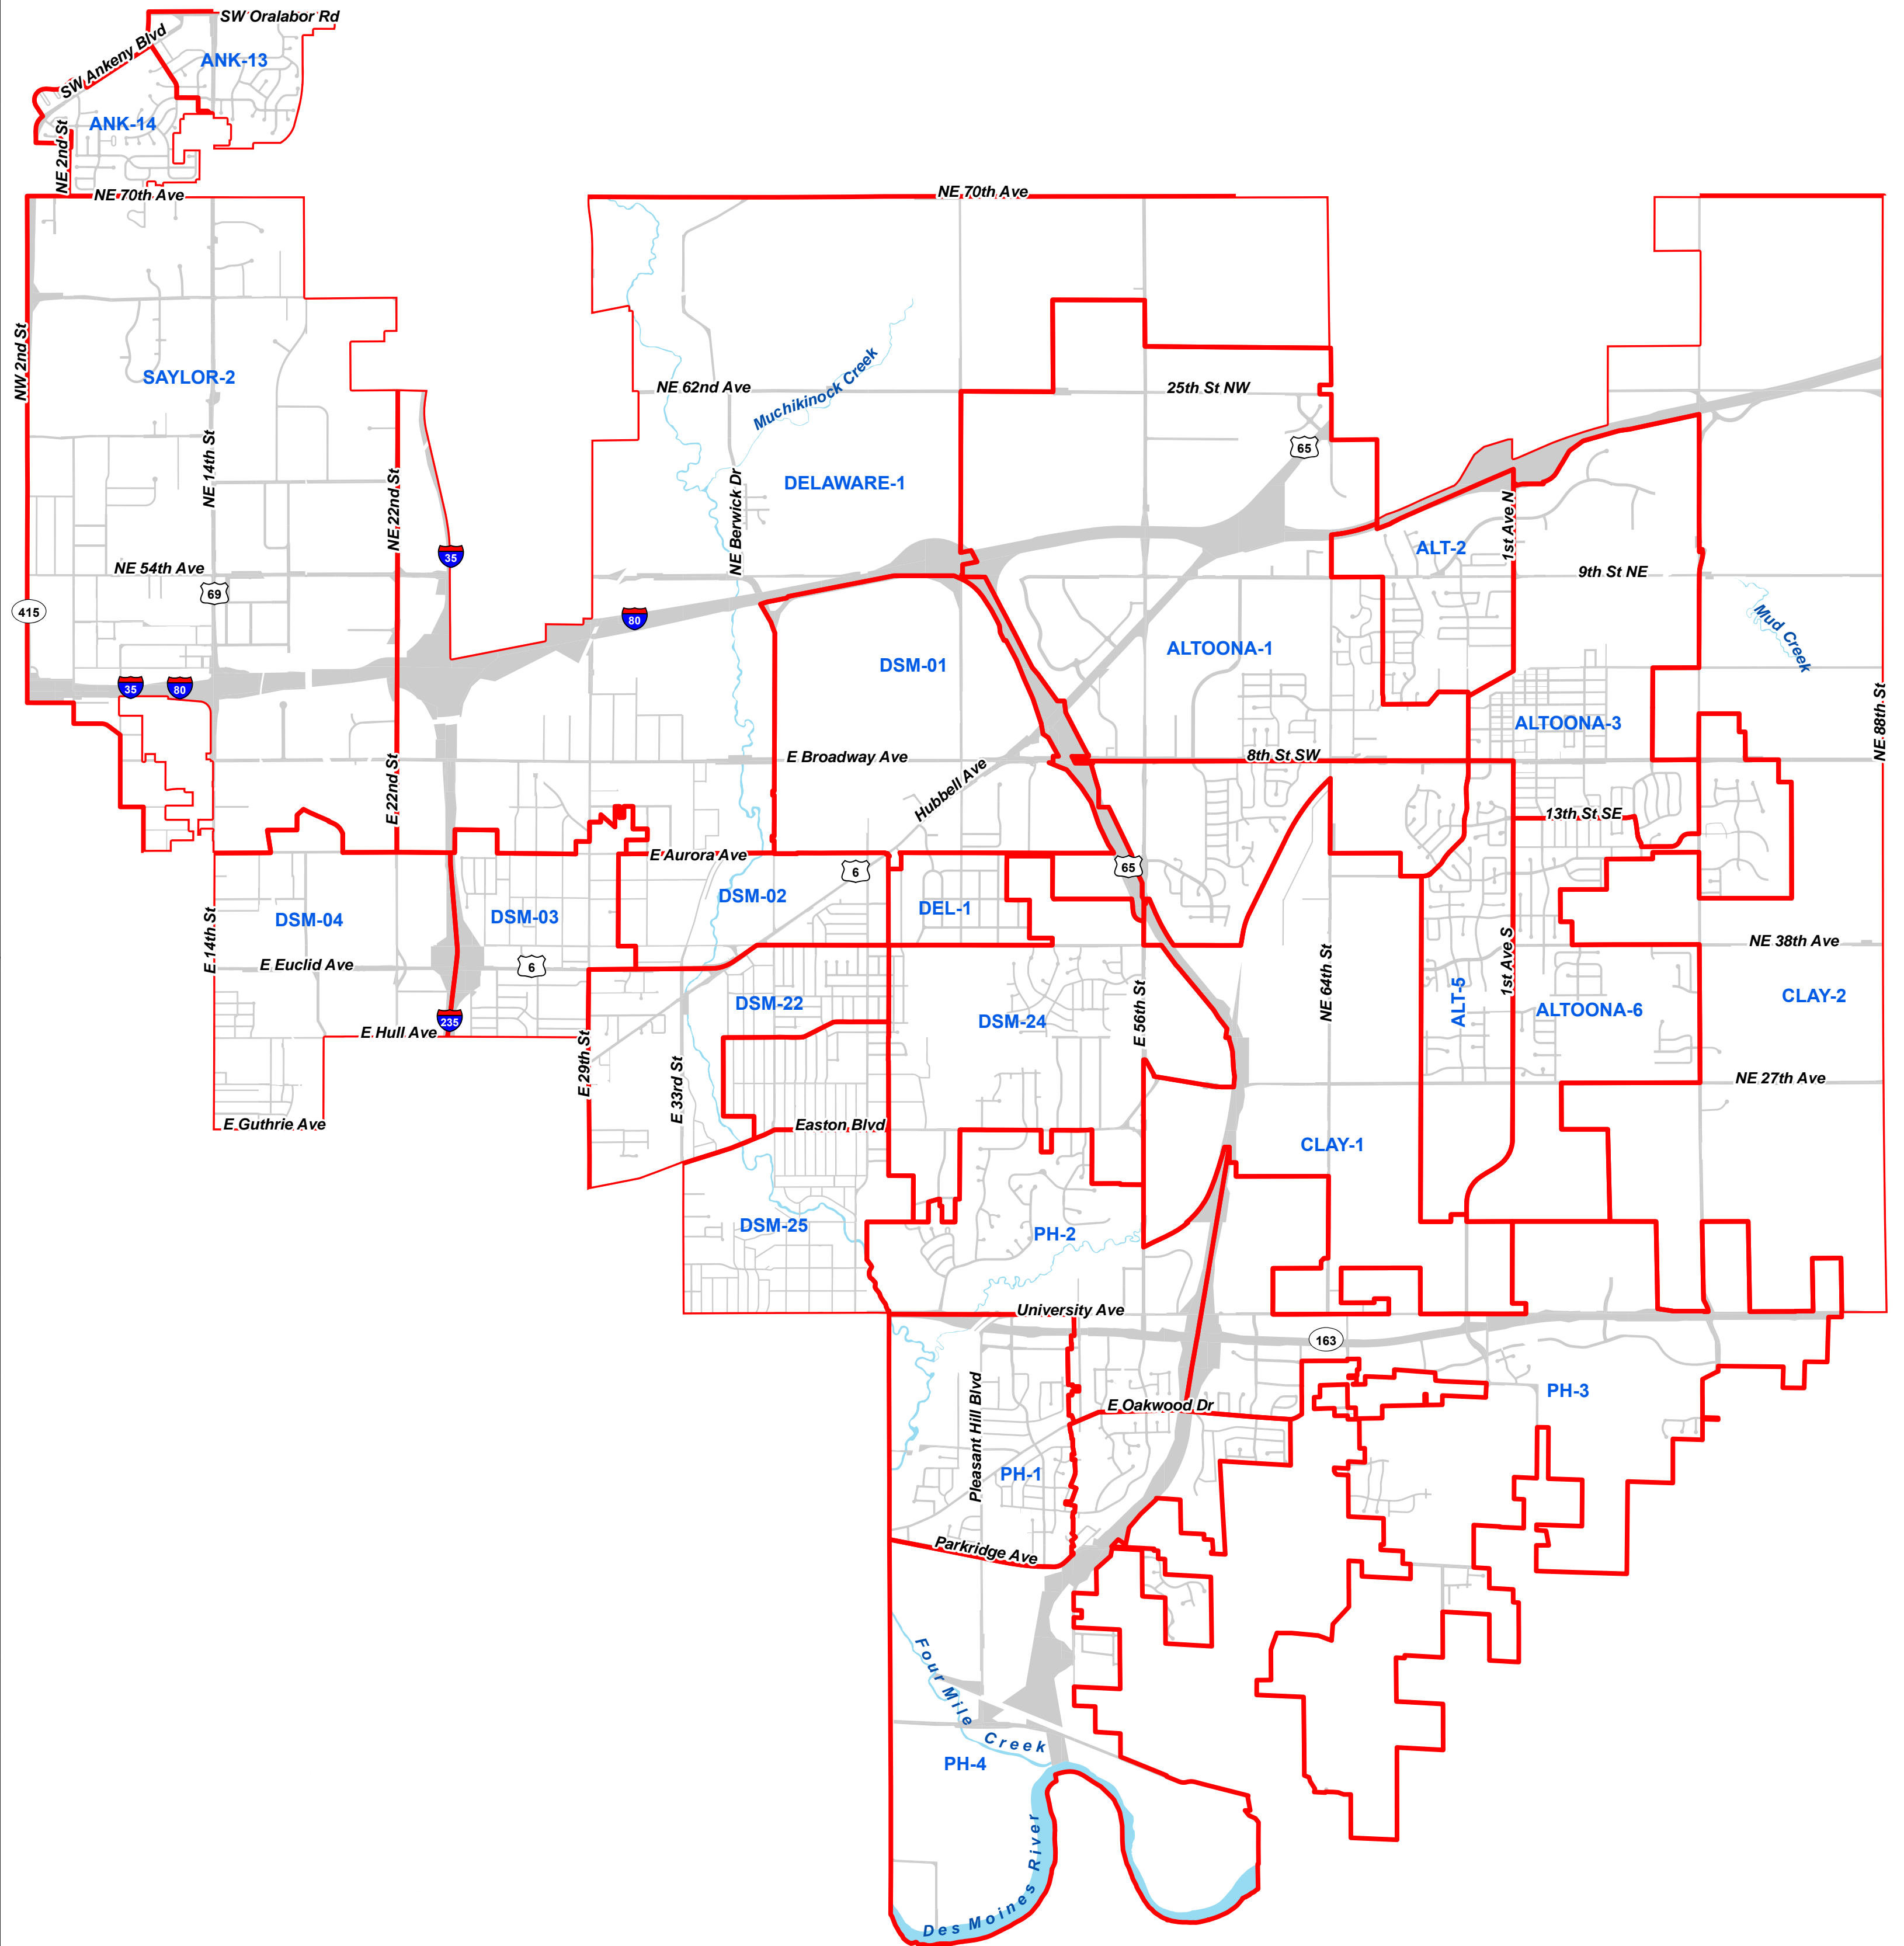

Polk County - State Senate District 20 (2022 - 2031)

Precincts and Districts are valid from 2022 through 2031.
Precincts and District boundaries have been compiled from City, County and State legal descriptions.
Individuals may reproduce this map at their own expense without restrictions.