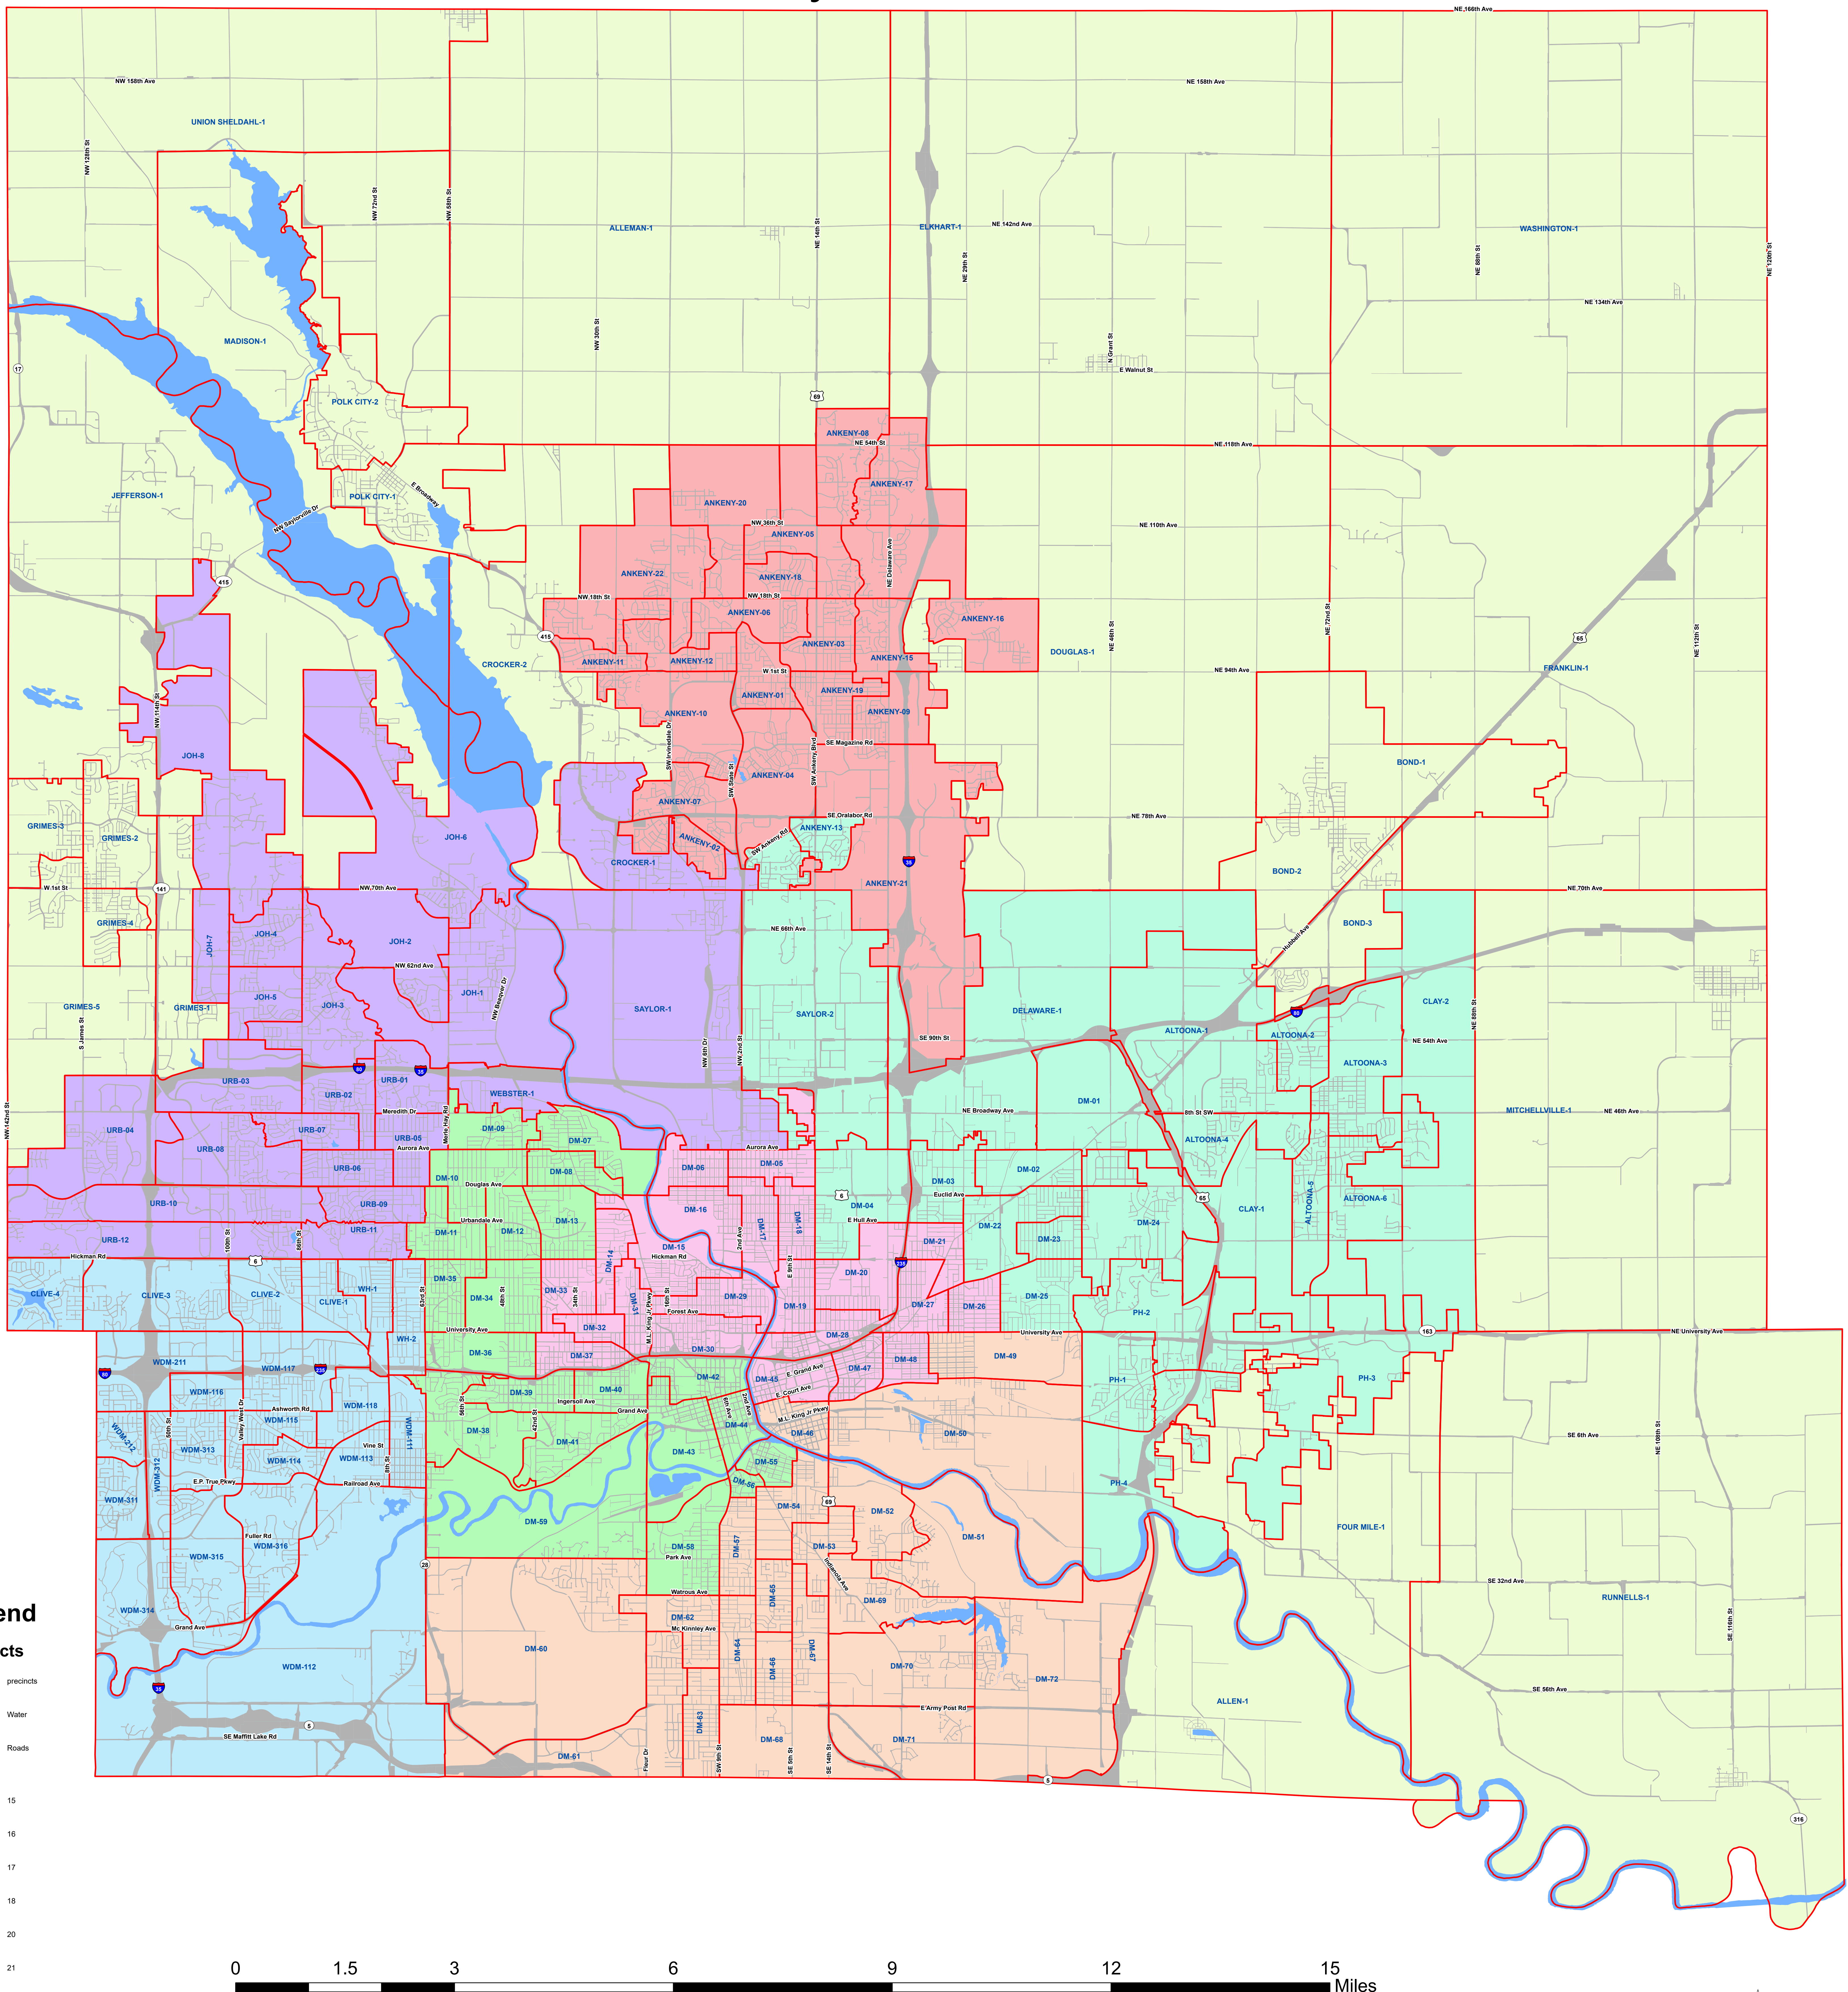

# Polk County Senate Districts

## Legend

- precincts
- Water
- Roads
- SENATE
- 15
- 16
- 17
- 18
- 20
- 21
- 22
- 23

Precincts are valid from 2022 through 2031.  
Precincts boundaries have been compiled from City and County precinct legal description ordinances.