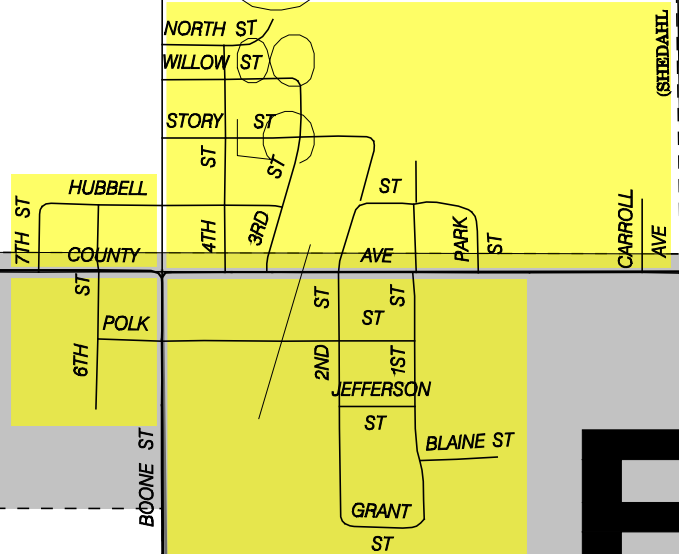

# CHICAGO & NORTH WESTERN TRANSPORTATION

36

(SHEDAHL / SLATER CORPORATE LIMITS)

37

(SHEDAHL CORPORATE LIMITS)

(SHEDAHL CORPORATE LIMITS)

U P R R CO. ®

(SHEDAHL CORPORATE LIMITS)

1

1

6

6