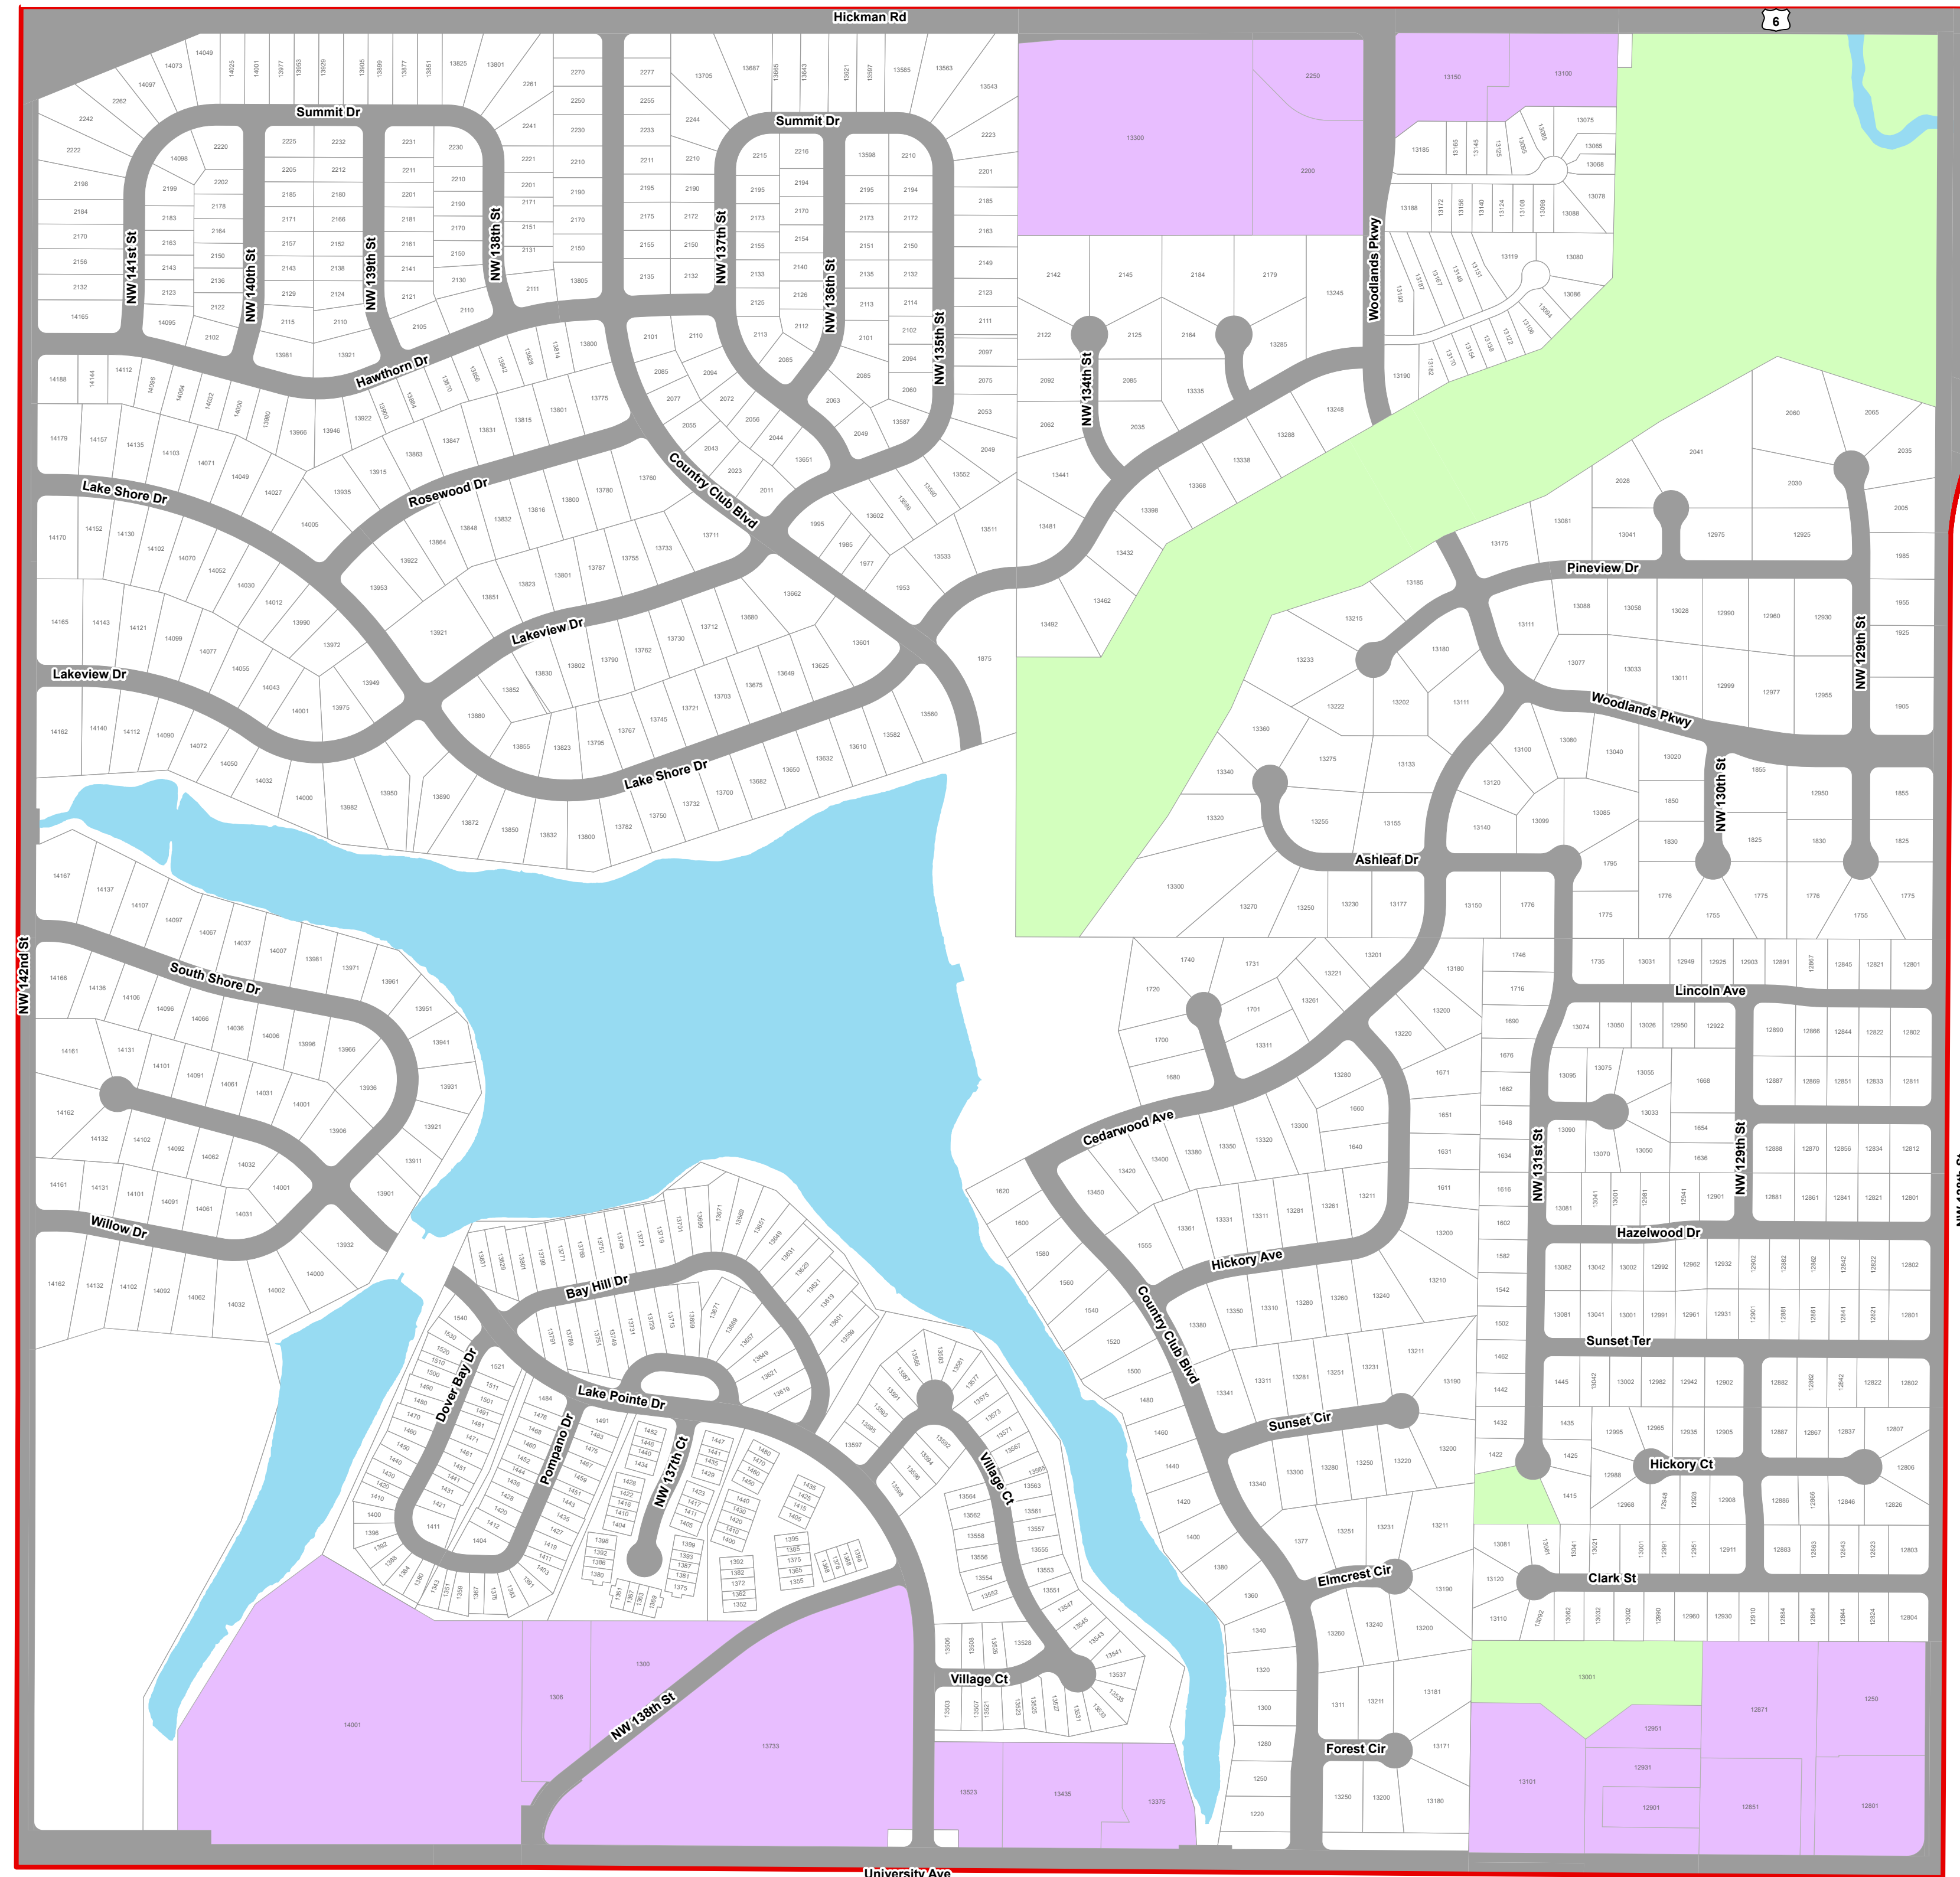

Legend

-  Roads
-  Water

Type

-  CONDO
-  Commercial
-  Government
-  Residential

This precinct is valid from 2022 through 2031. This PDF will not be updated.
 This map has been created as described in precinct legal description ordinances.
 Precinct level maps have not been printed and therefore are not available for purchase.
 Individuals may reproduce this map at their own expense without restrictions.
 Digital source files are not available from the Election Office.

Date of publication: February 2022

NW 128th St

6