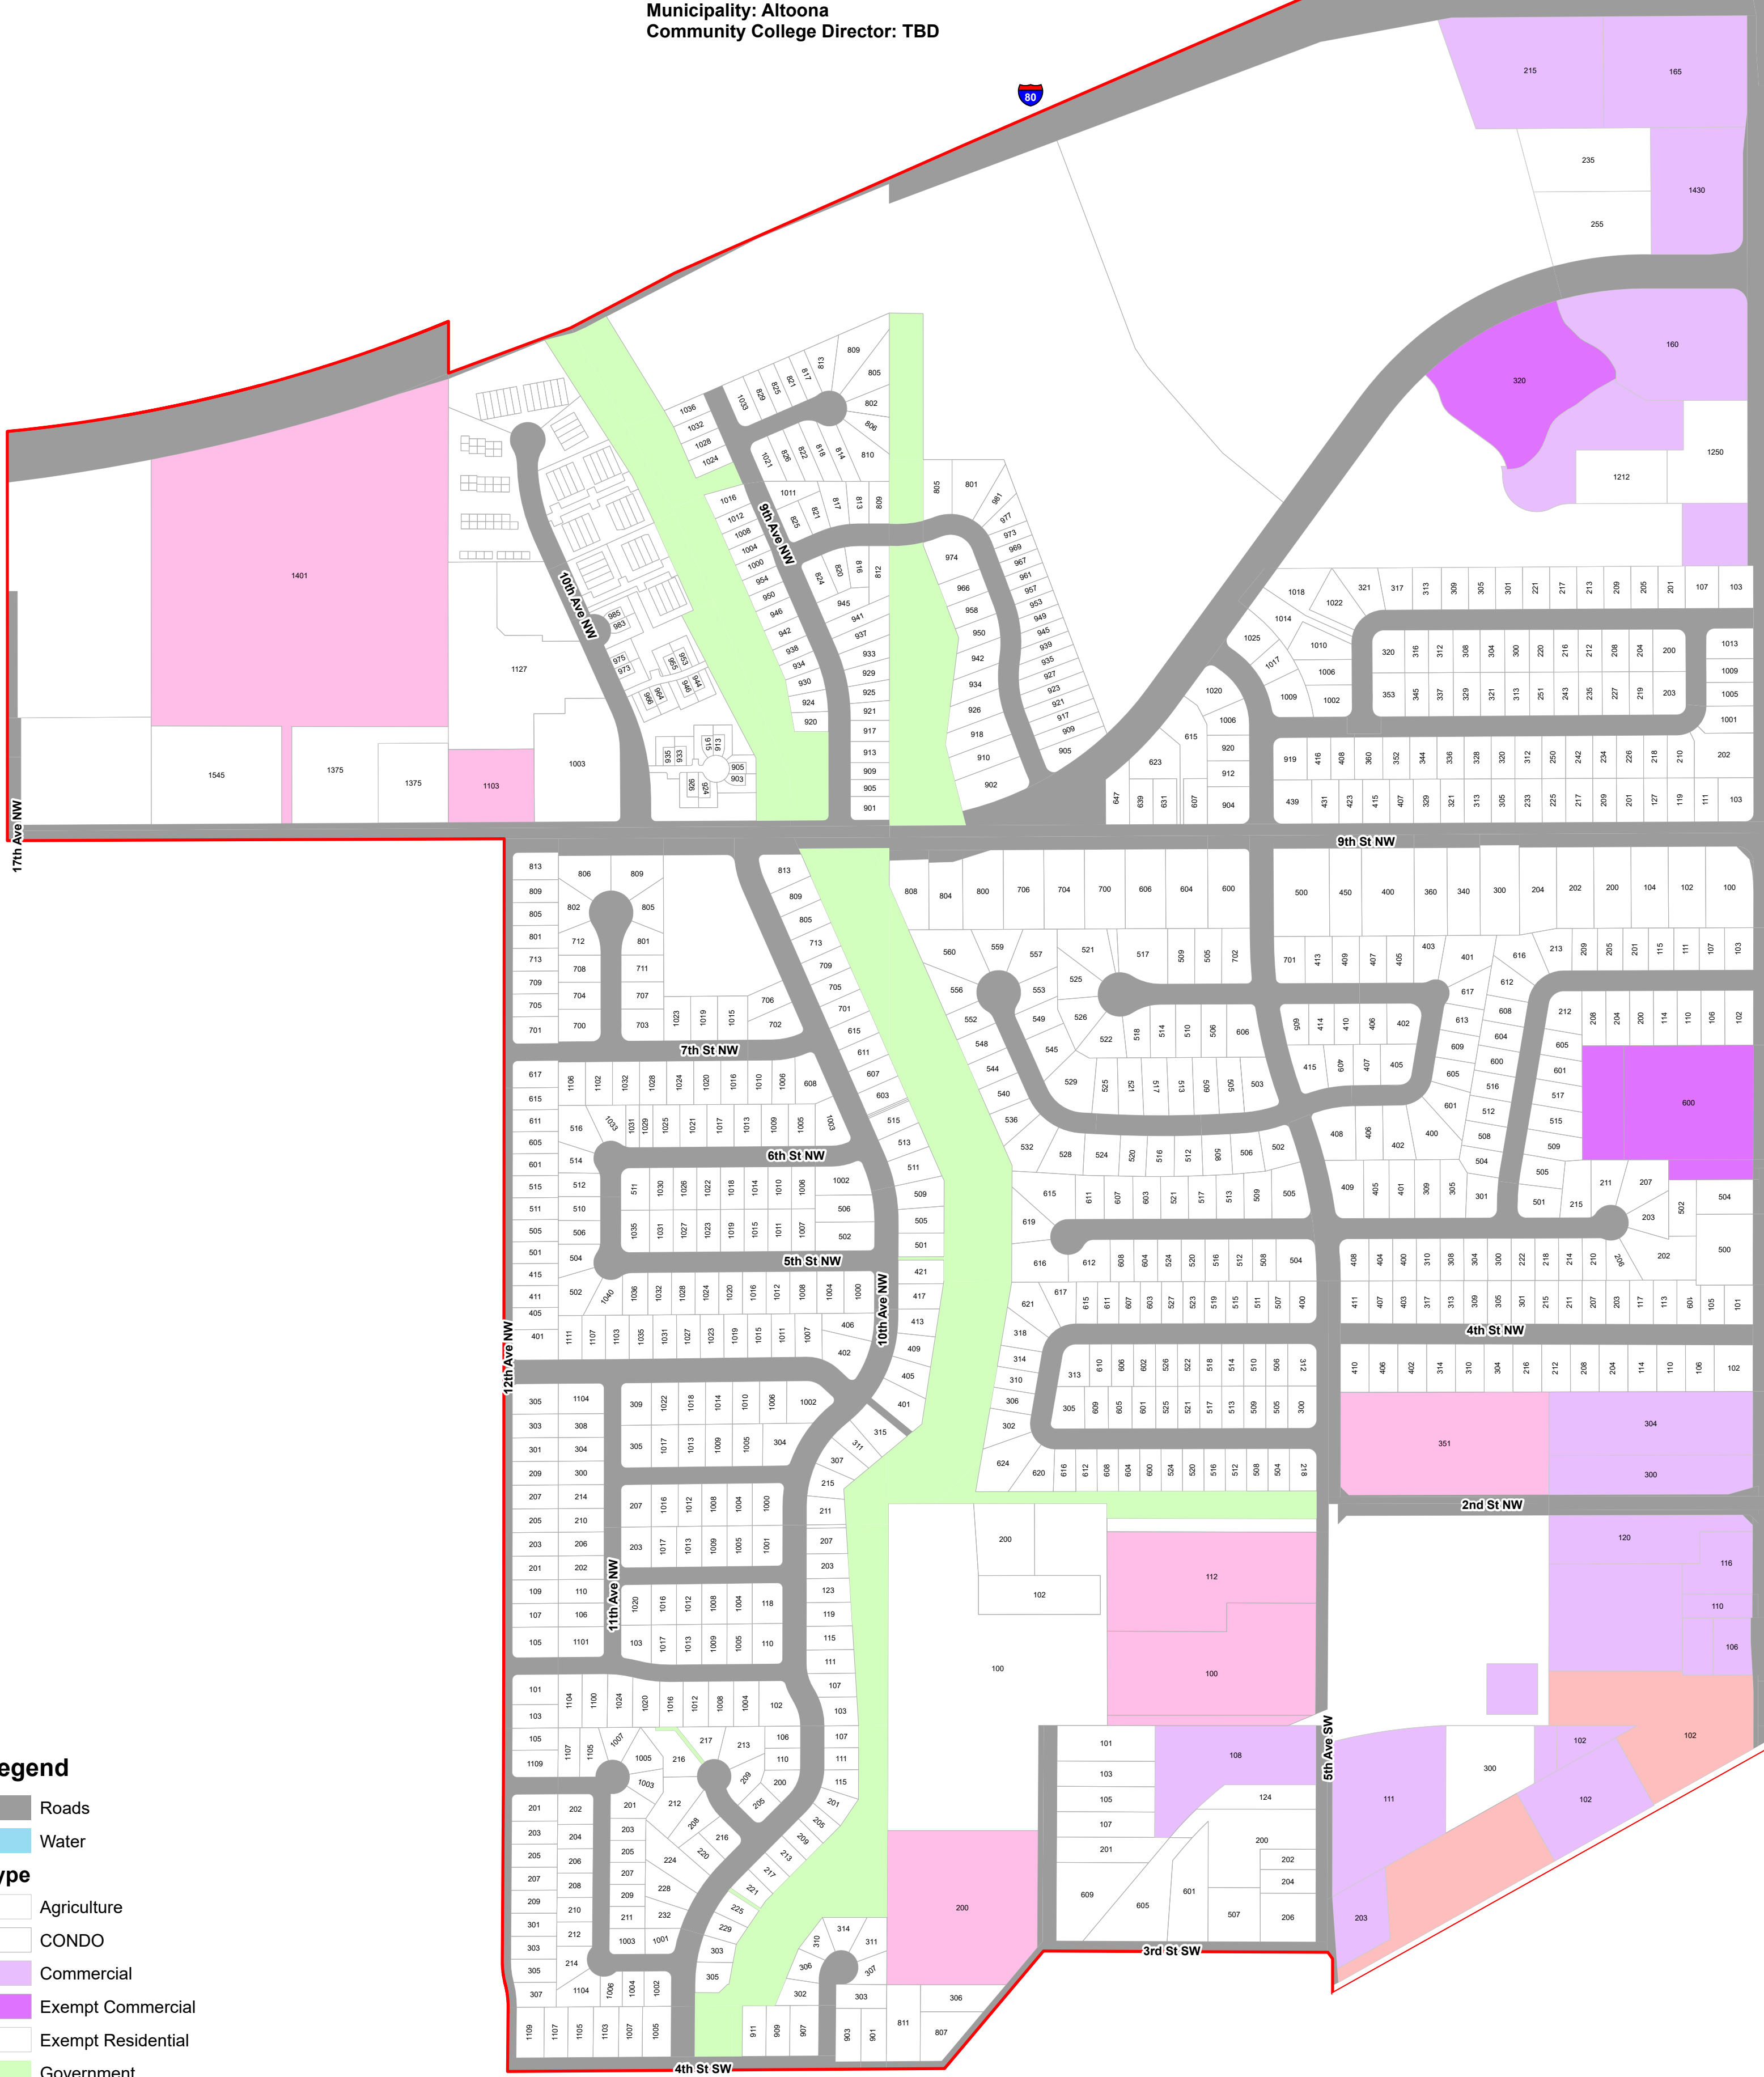

# Altoona Precinct 2

Altoona-2  
 US Congress: 3  
 Iowa State Senate: 20  
 Iowa House of Representative: 40  
 County Supervisor: 3  
 School District: Southeast Polk Community  
 Municipality: Altoona  
 Community College Director: TBD

## Legend

- Roads
- Water
- Type**
- Agriculture
- CONDO
- Commercial
- Exempt Commercial
- Exempt Residential
- Government
- Industrial
- Multi-Residential
- Residential

This precinct is valid from 2022 through 2031. This PDF will not be updated.  
 This map has been created as described in precinct legal description ordinances.  
 Precinct level maps have not been printed and therefore are not available for purchase.  
 Individuals may reproduce this map at their own expense without restrictions.  
 Digital source files are not available from the Election Office.

Date of publication: February 2022

0

0.5

1 Miles