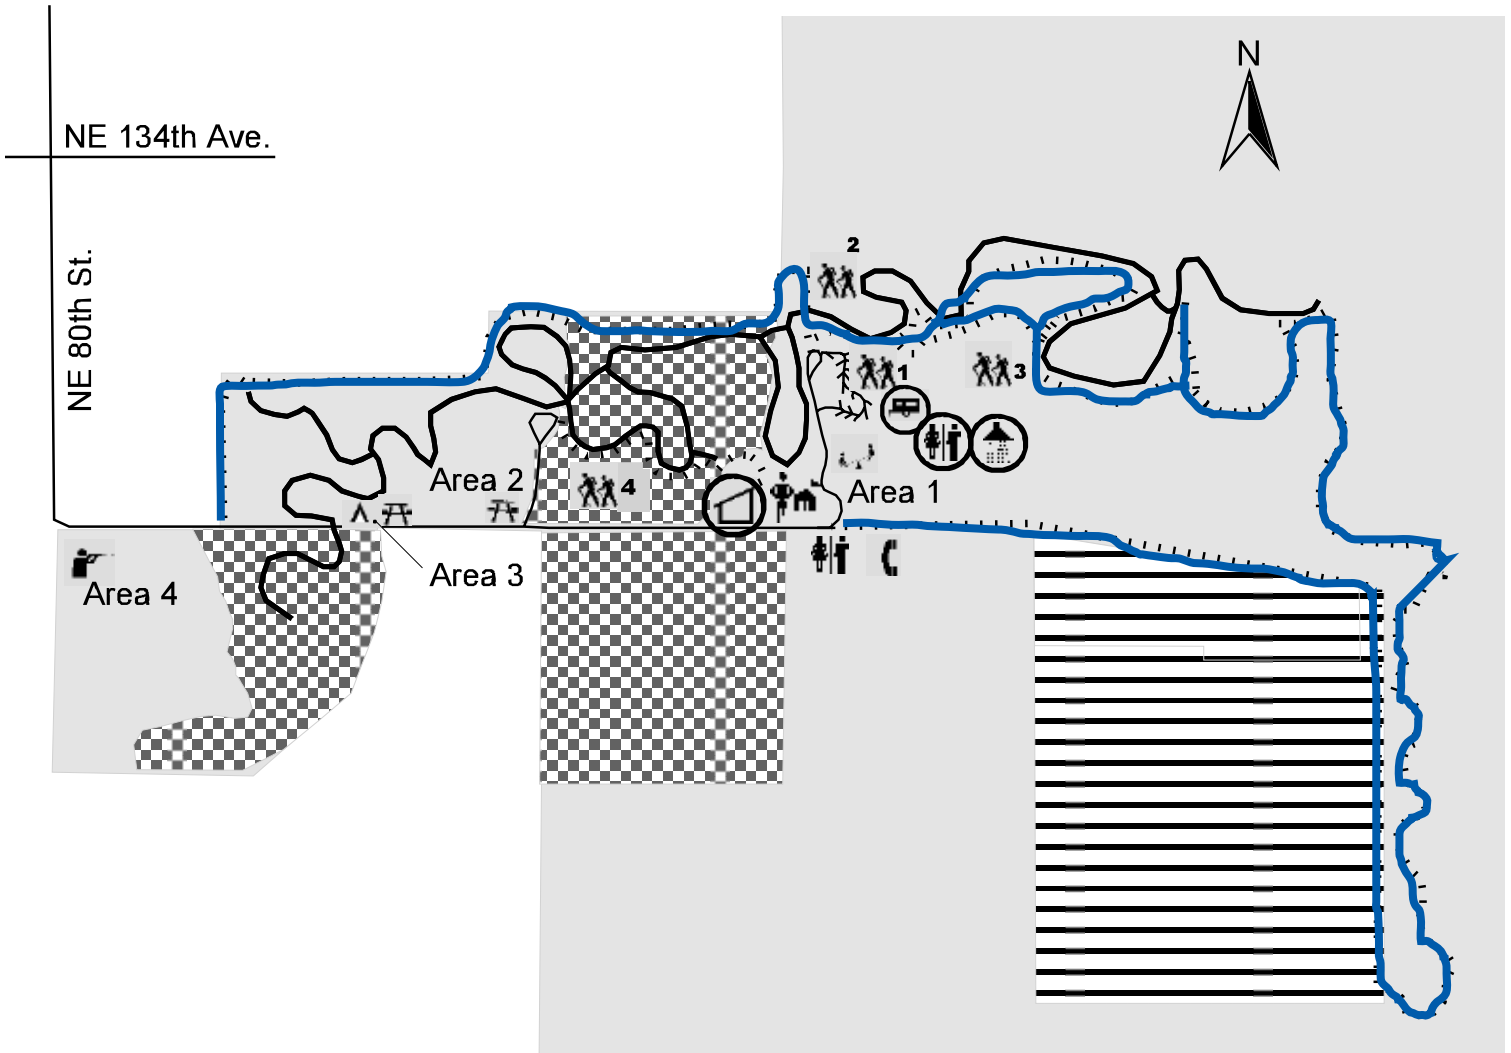

# Chichaqua Groomed Cross-Country Ski Trails

Trail length: 4.5 miles

## Key

Controlled Site Hunting	Ranger's Office	Hiking Trail
No Hunting	Canoe route / Fishing	Longhouse
Public Hunting	Hiking Trail	Restrooms
<b>Refuge</b>	Dog Training Area	Showers
Roads	Duck Blind Area	Phone
Rivers	Park Property	Playground
Parking	Trap Range	
Duck blind	Picnicking	Accessible Facility
Camping	Youth Camping	

## Directions to Chichaqua