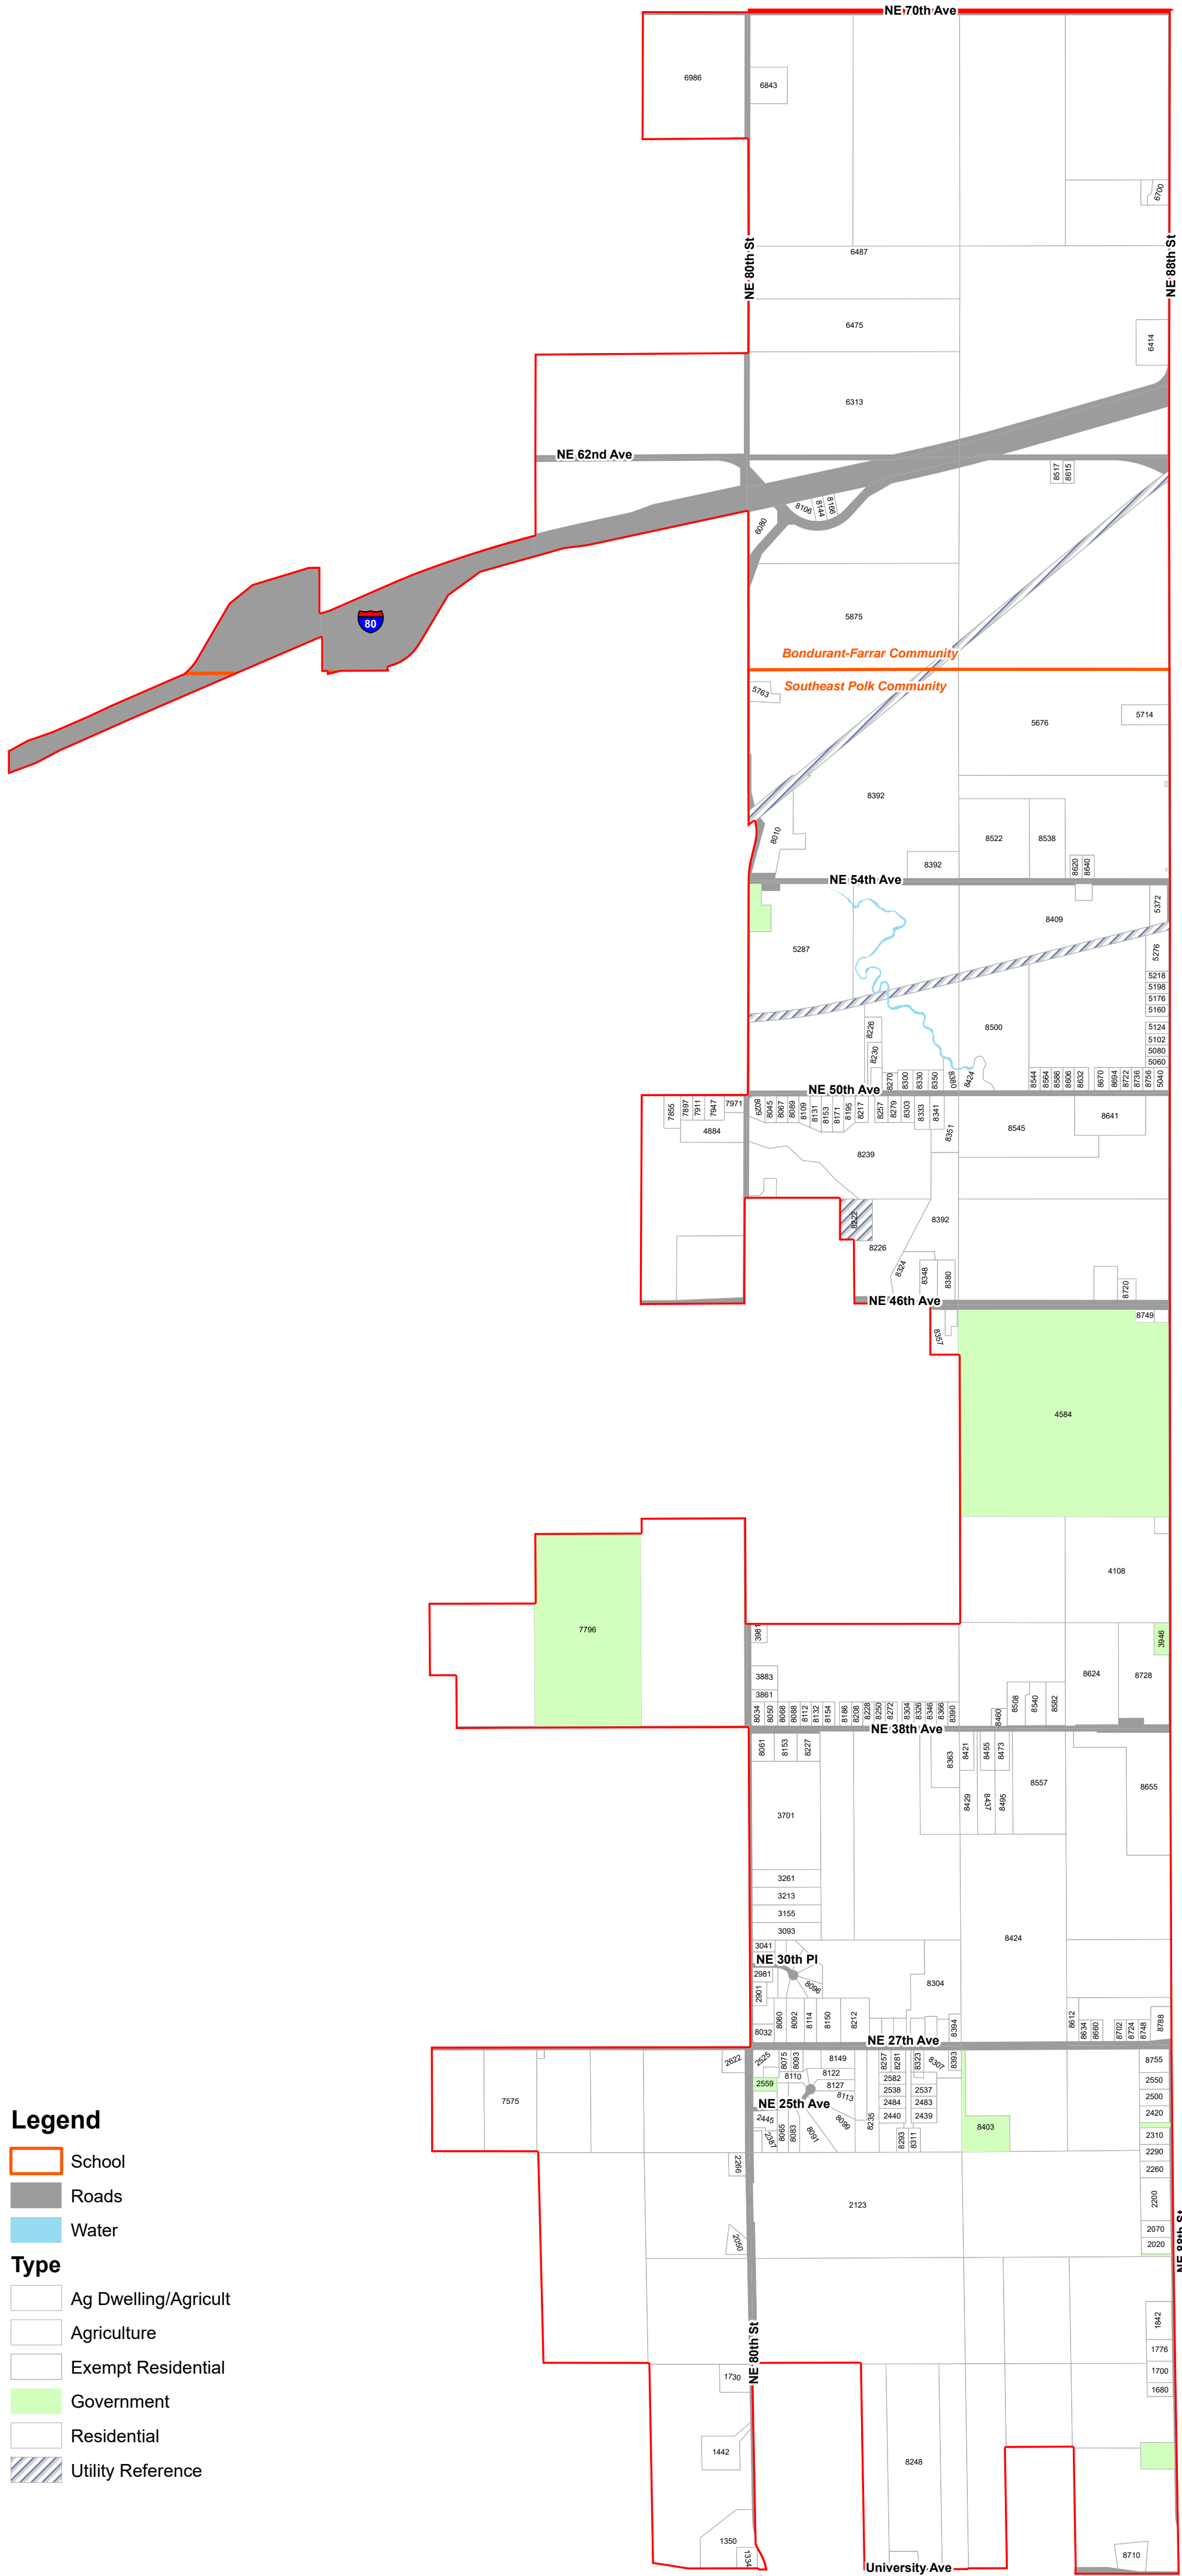

Clay Precinct 2

Clay-2
US Congress: 3
Iowa State Senate: 20
Iowa House of Representative: 40
County Supervisor: 3
School District (1): Southeast Polk Community
School District (2): Bondurant-Farrar Community
Township: Clay
Community College Director: 5 & 6

Legend

- School
- Roads
- Water

Type

- Ag Dwelling/Agricult
- Agriculture
- Exempt Residential
- Government
- Residential
- Utility Reference

This precinct is valid from 2022 through 2031. This PDF will not be updated.
 This map has been created as described in precinct legal description ordinances.
 Precinct level maps have not been printed and therefore are not available for purchase.
 Individuals may reproduce this map at their own expense without restrictions.
 Digital source files are not available from the Election Office.