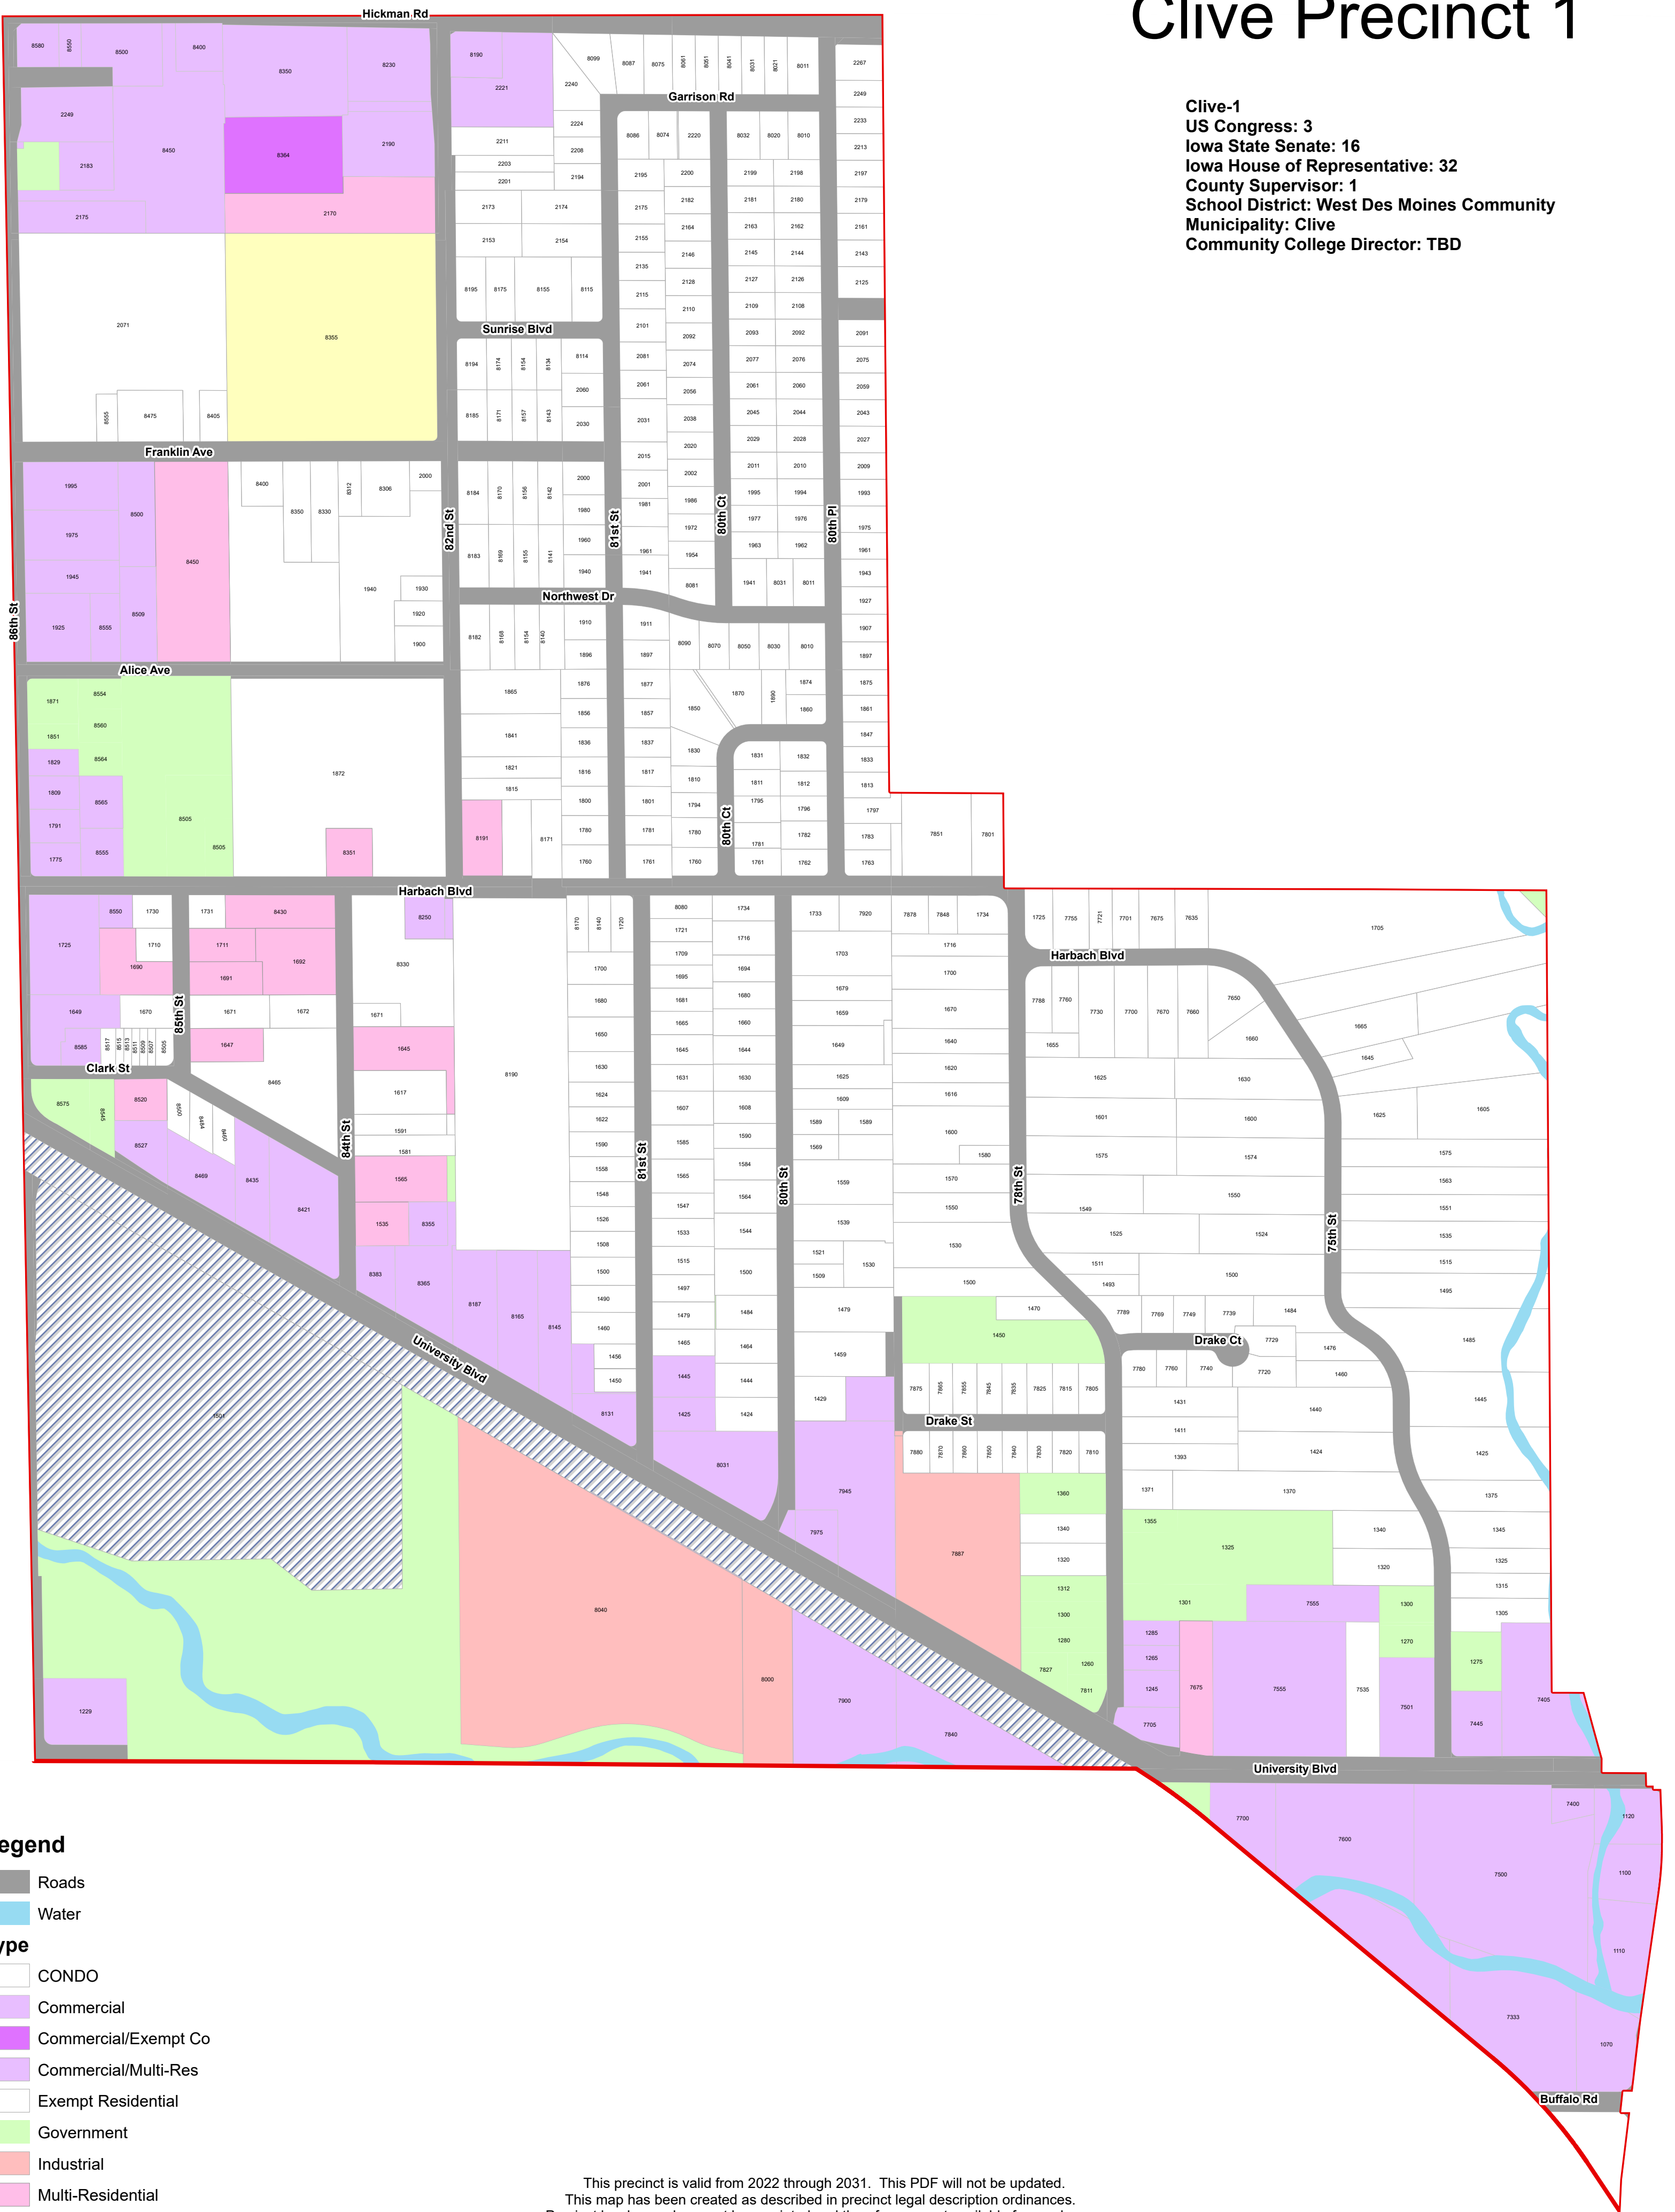

- Legend**
- Roads
 - Water
 - Type**
 - CONDO
 - Commercial
 - Commercial/Exempt Co
 - Commercial/Multi-Res
 - Exempt Residential
 - Government
 - Industrial
 - Multi-Residential
 - Residential
 - School
 - Utility Reference

This precinct is valid from 2022 through 2031. This PDF will not be updated.
 This map has been created as described in precinct legal description ordinances.
 Precinct level maps have not been printed and therefore are not available for purchase.
 Individuals may reproduce this map at their own expense without restrictions.
 Digital source files are not available from the Election Office.