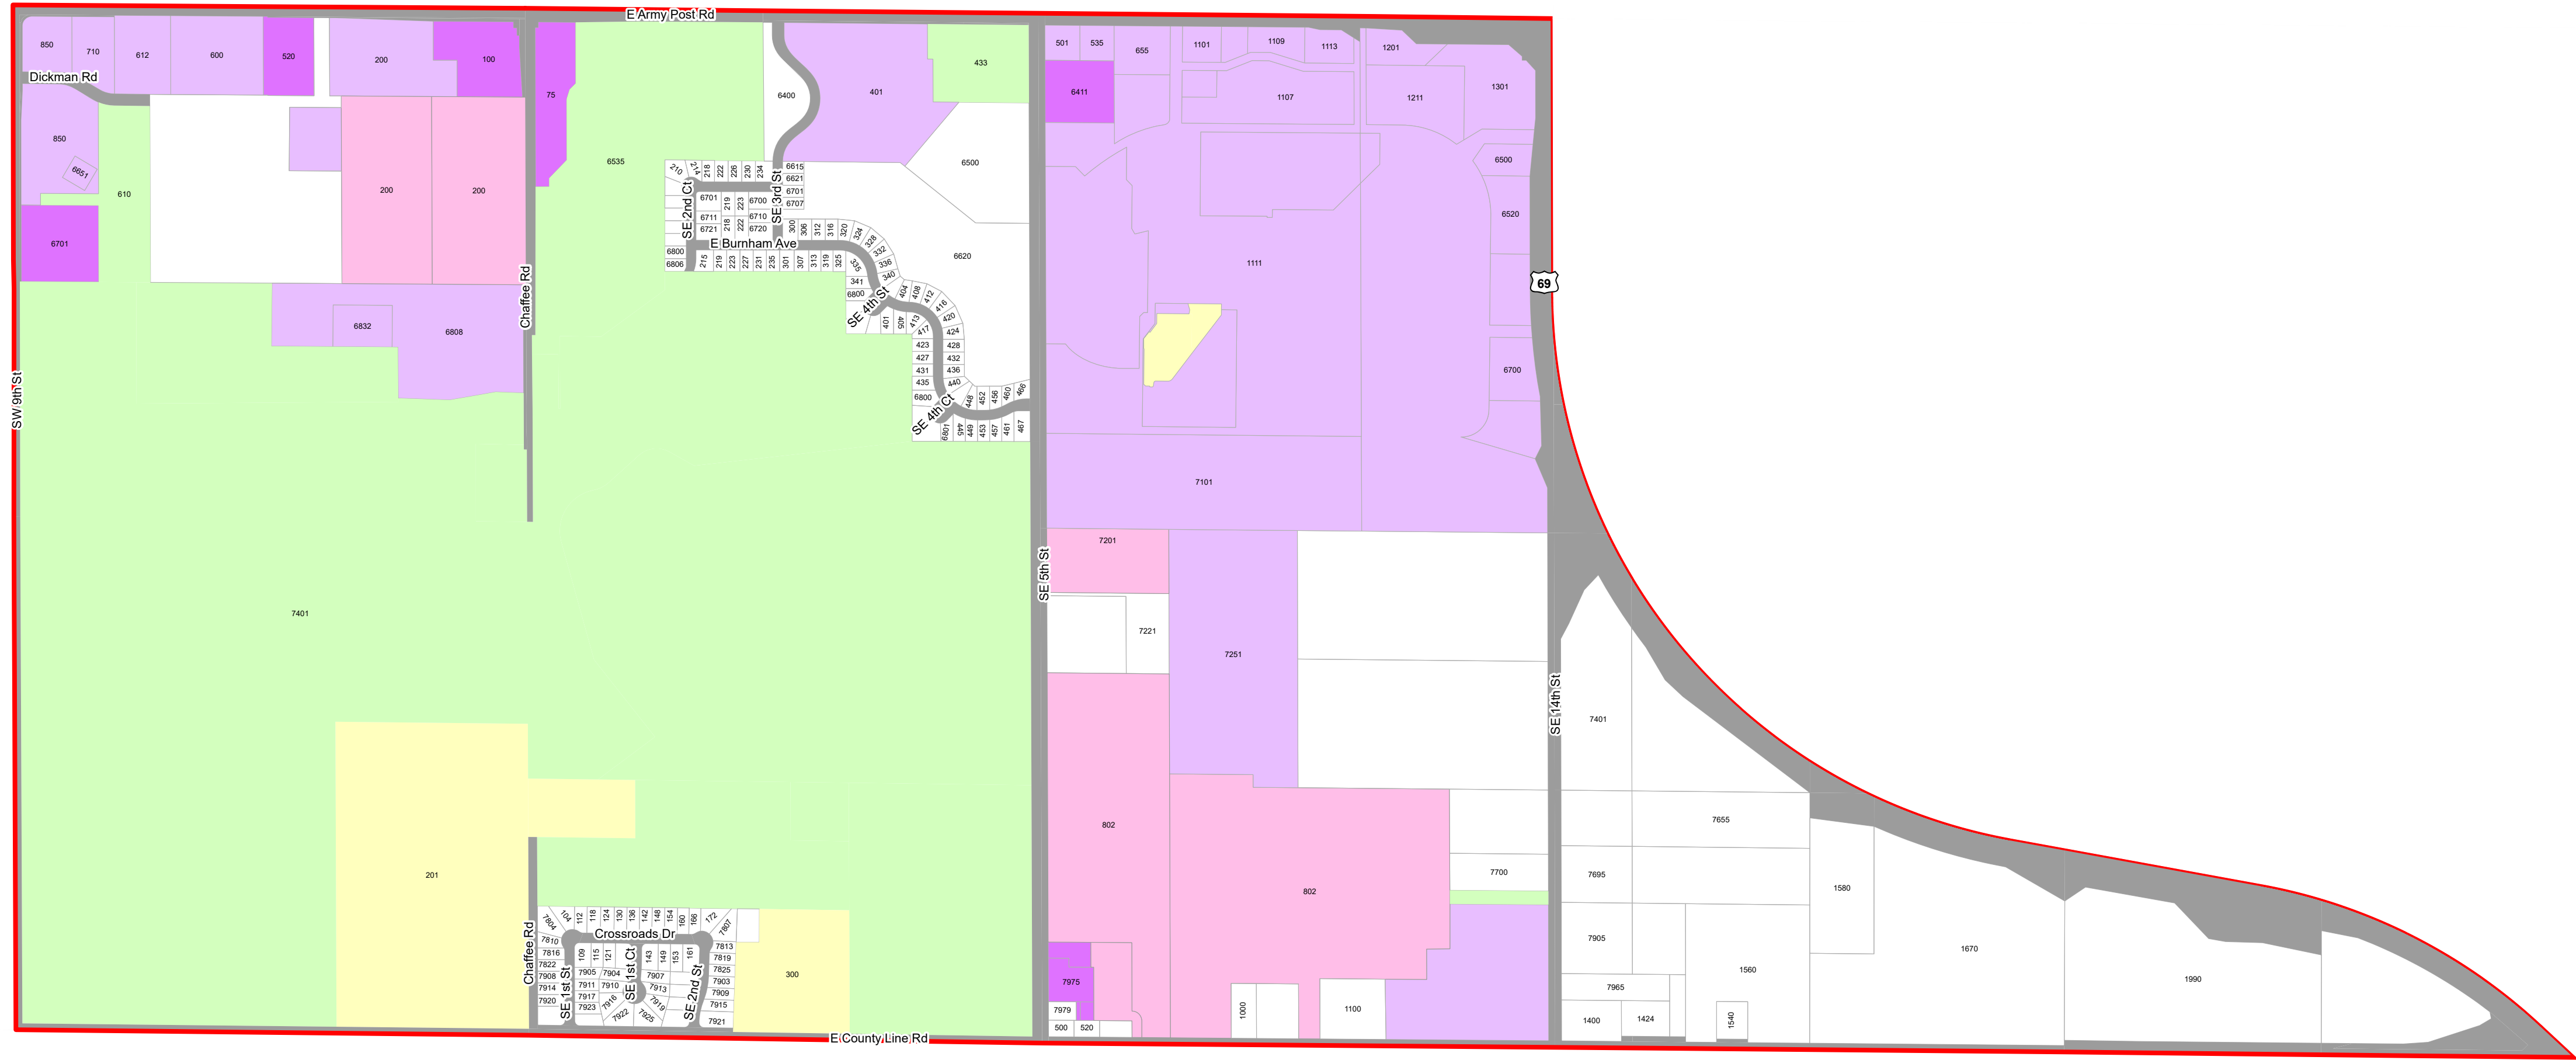

Des Moines Precinct 68

Des Moines Precinct 68
 US Congress: 3
 Iowa State Senate: 15
 Iowa House of Representative: 30
 County Supervisor: 4
 School District: Des Moines Independent - Director TBD
 Municipality: Des Moines - Ward 4
 Community College Director: TBD

Legend

- Water
- Roads
- Type**
- Ag Dwelling/Agricult
- Agriculture
- Commercial
- Exempt Commercial
- Exempt Residential
- Government
- Multi-Residential
- Residential
- School

This precinct is valid from 2022 through 2031. This PDF will not be updated.
 This map has been created as described in precinct legal description ordinances.
 Precinct level maps have not been printed and therefore are not available for purchase.
 Individuals may reproduce this map at their own expense without restrictions.
 Digital source files are not available from the Election Office.