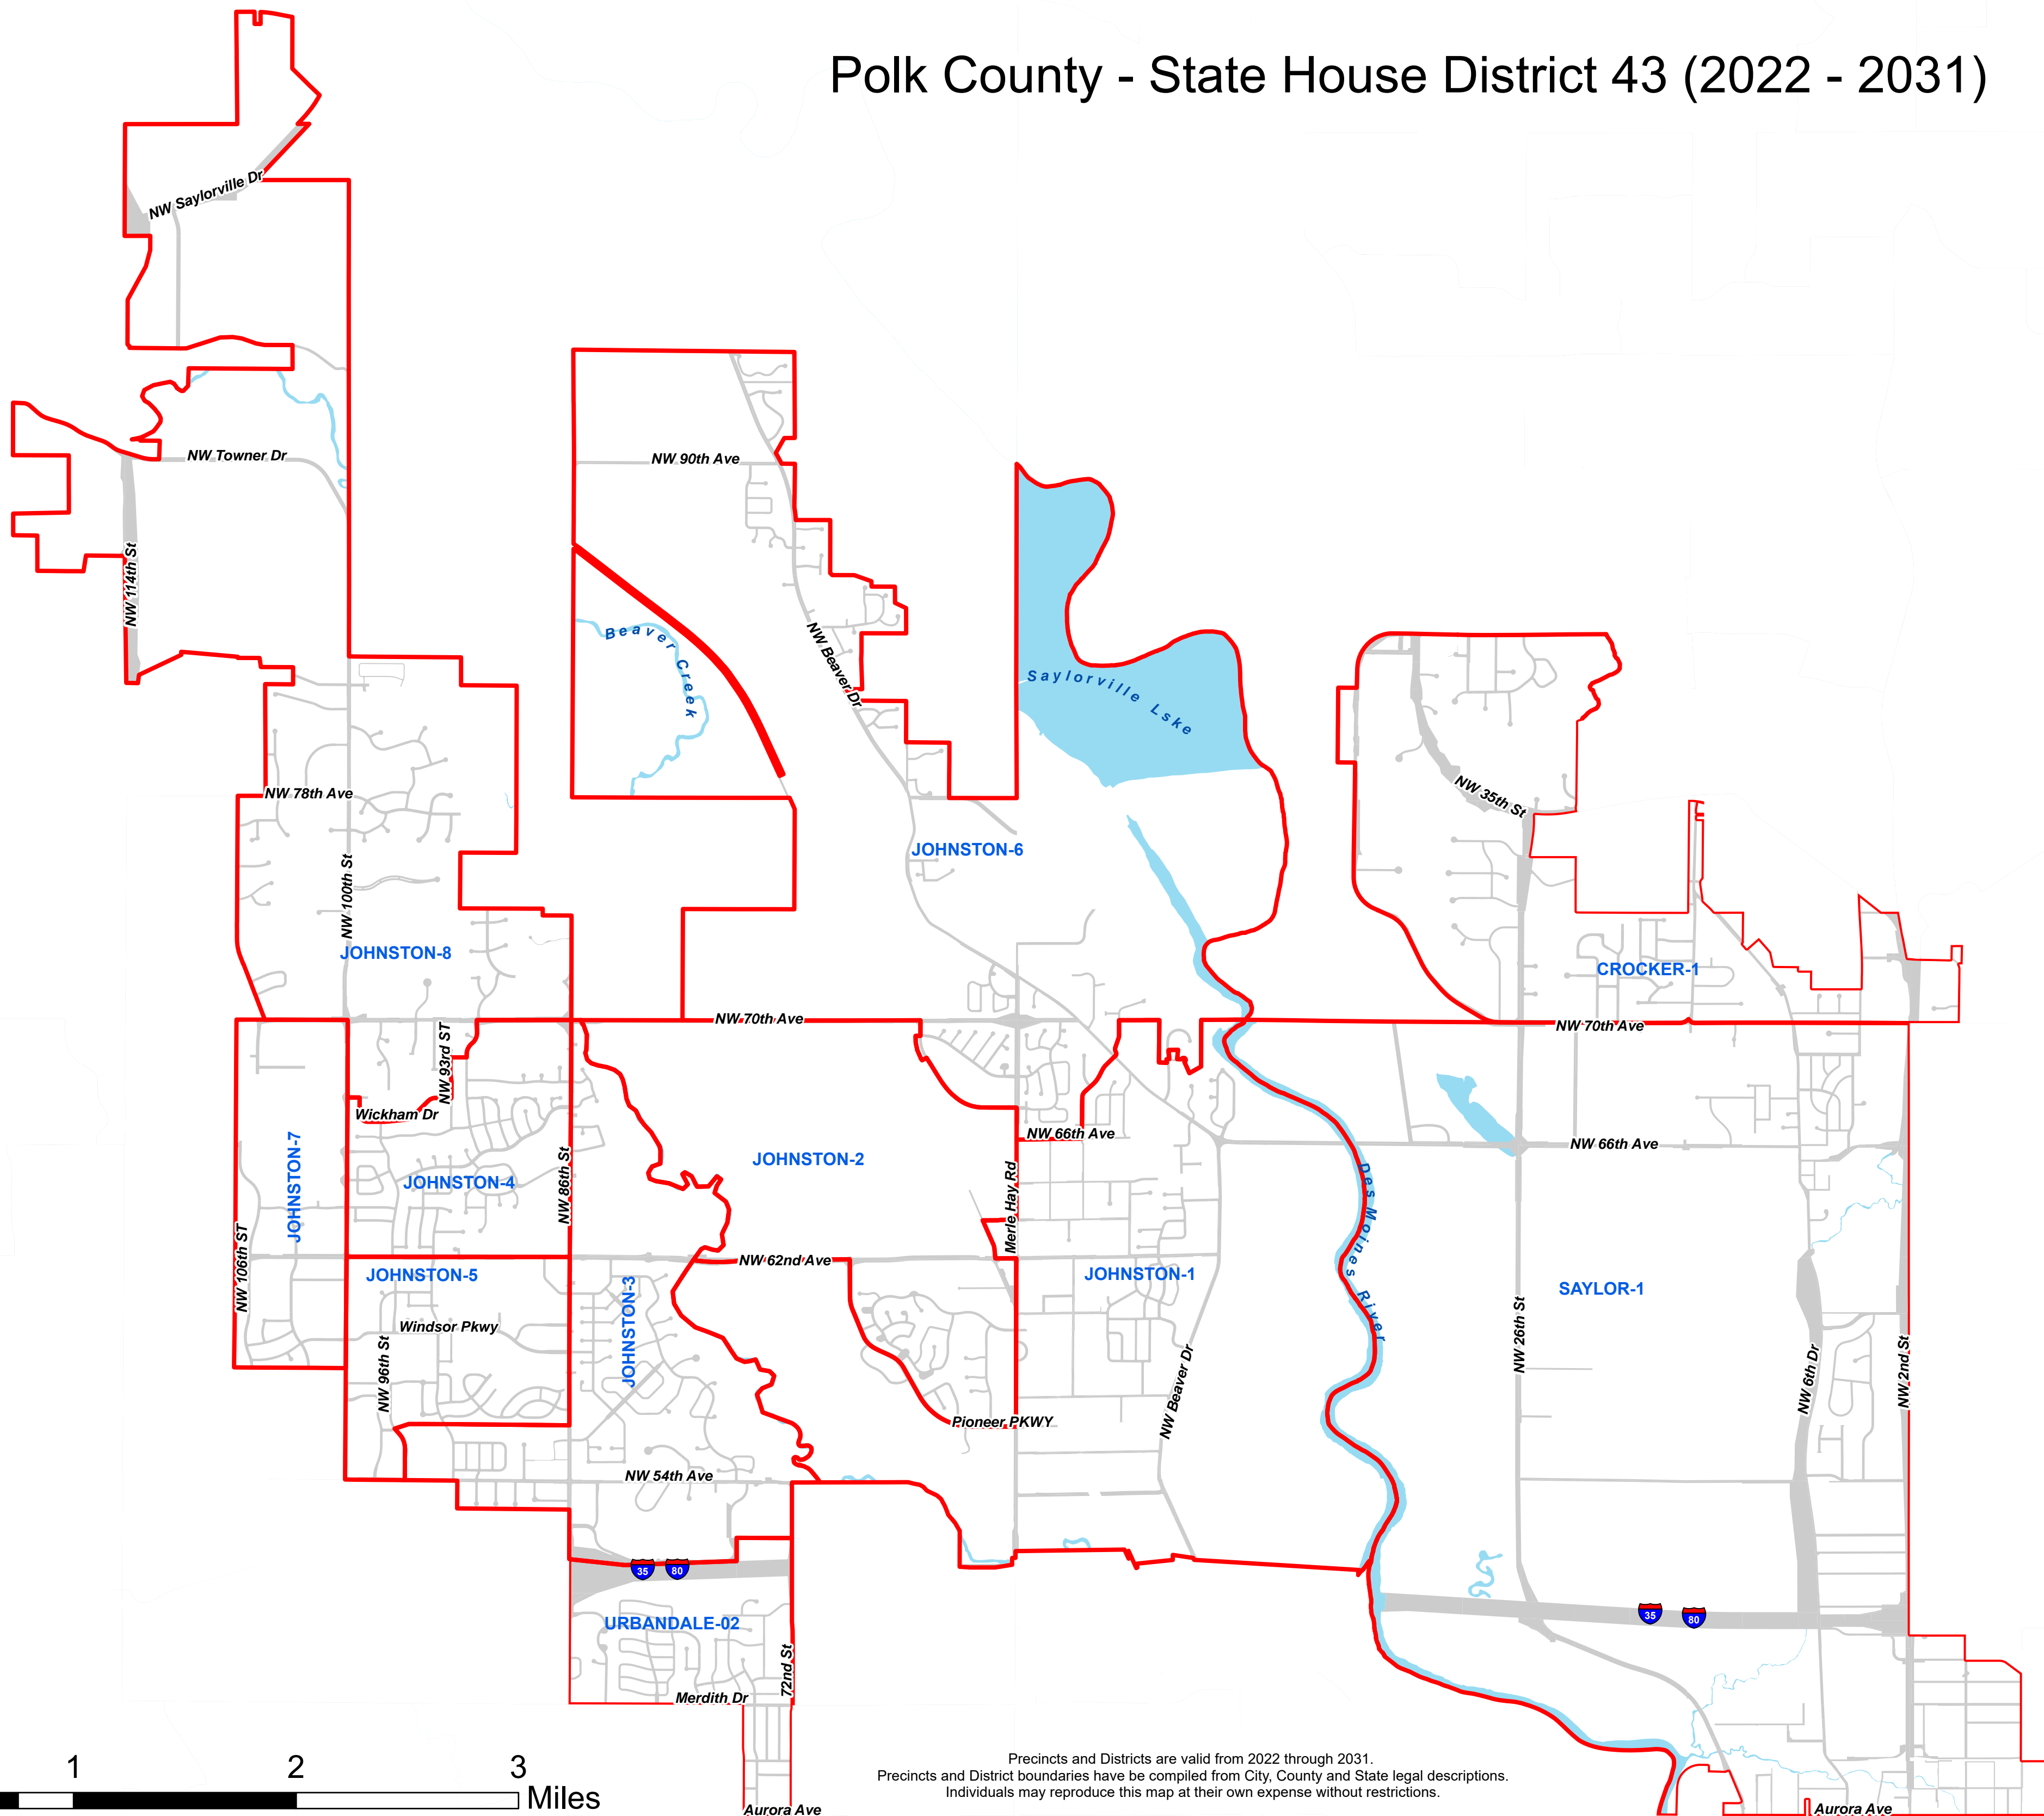

Polk County - State House District 43 (2022 - 2031)

Precincts and Districts are valid from 2022 through 2031.
Precincts and District boundaries have been compiled from City, County and State legal descriptions.
Individuals may reproduce this map at their own expense without restrictions.

Date of publication: February 2022