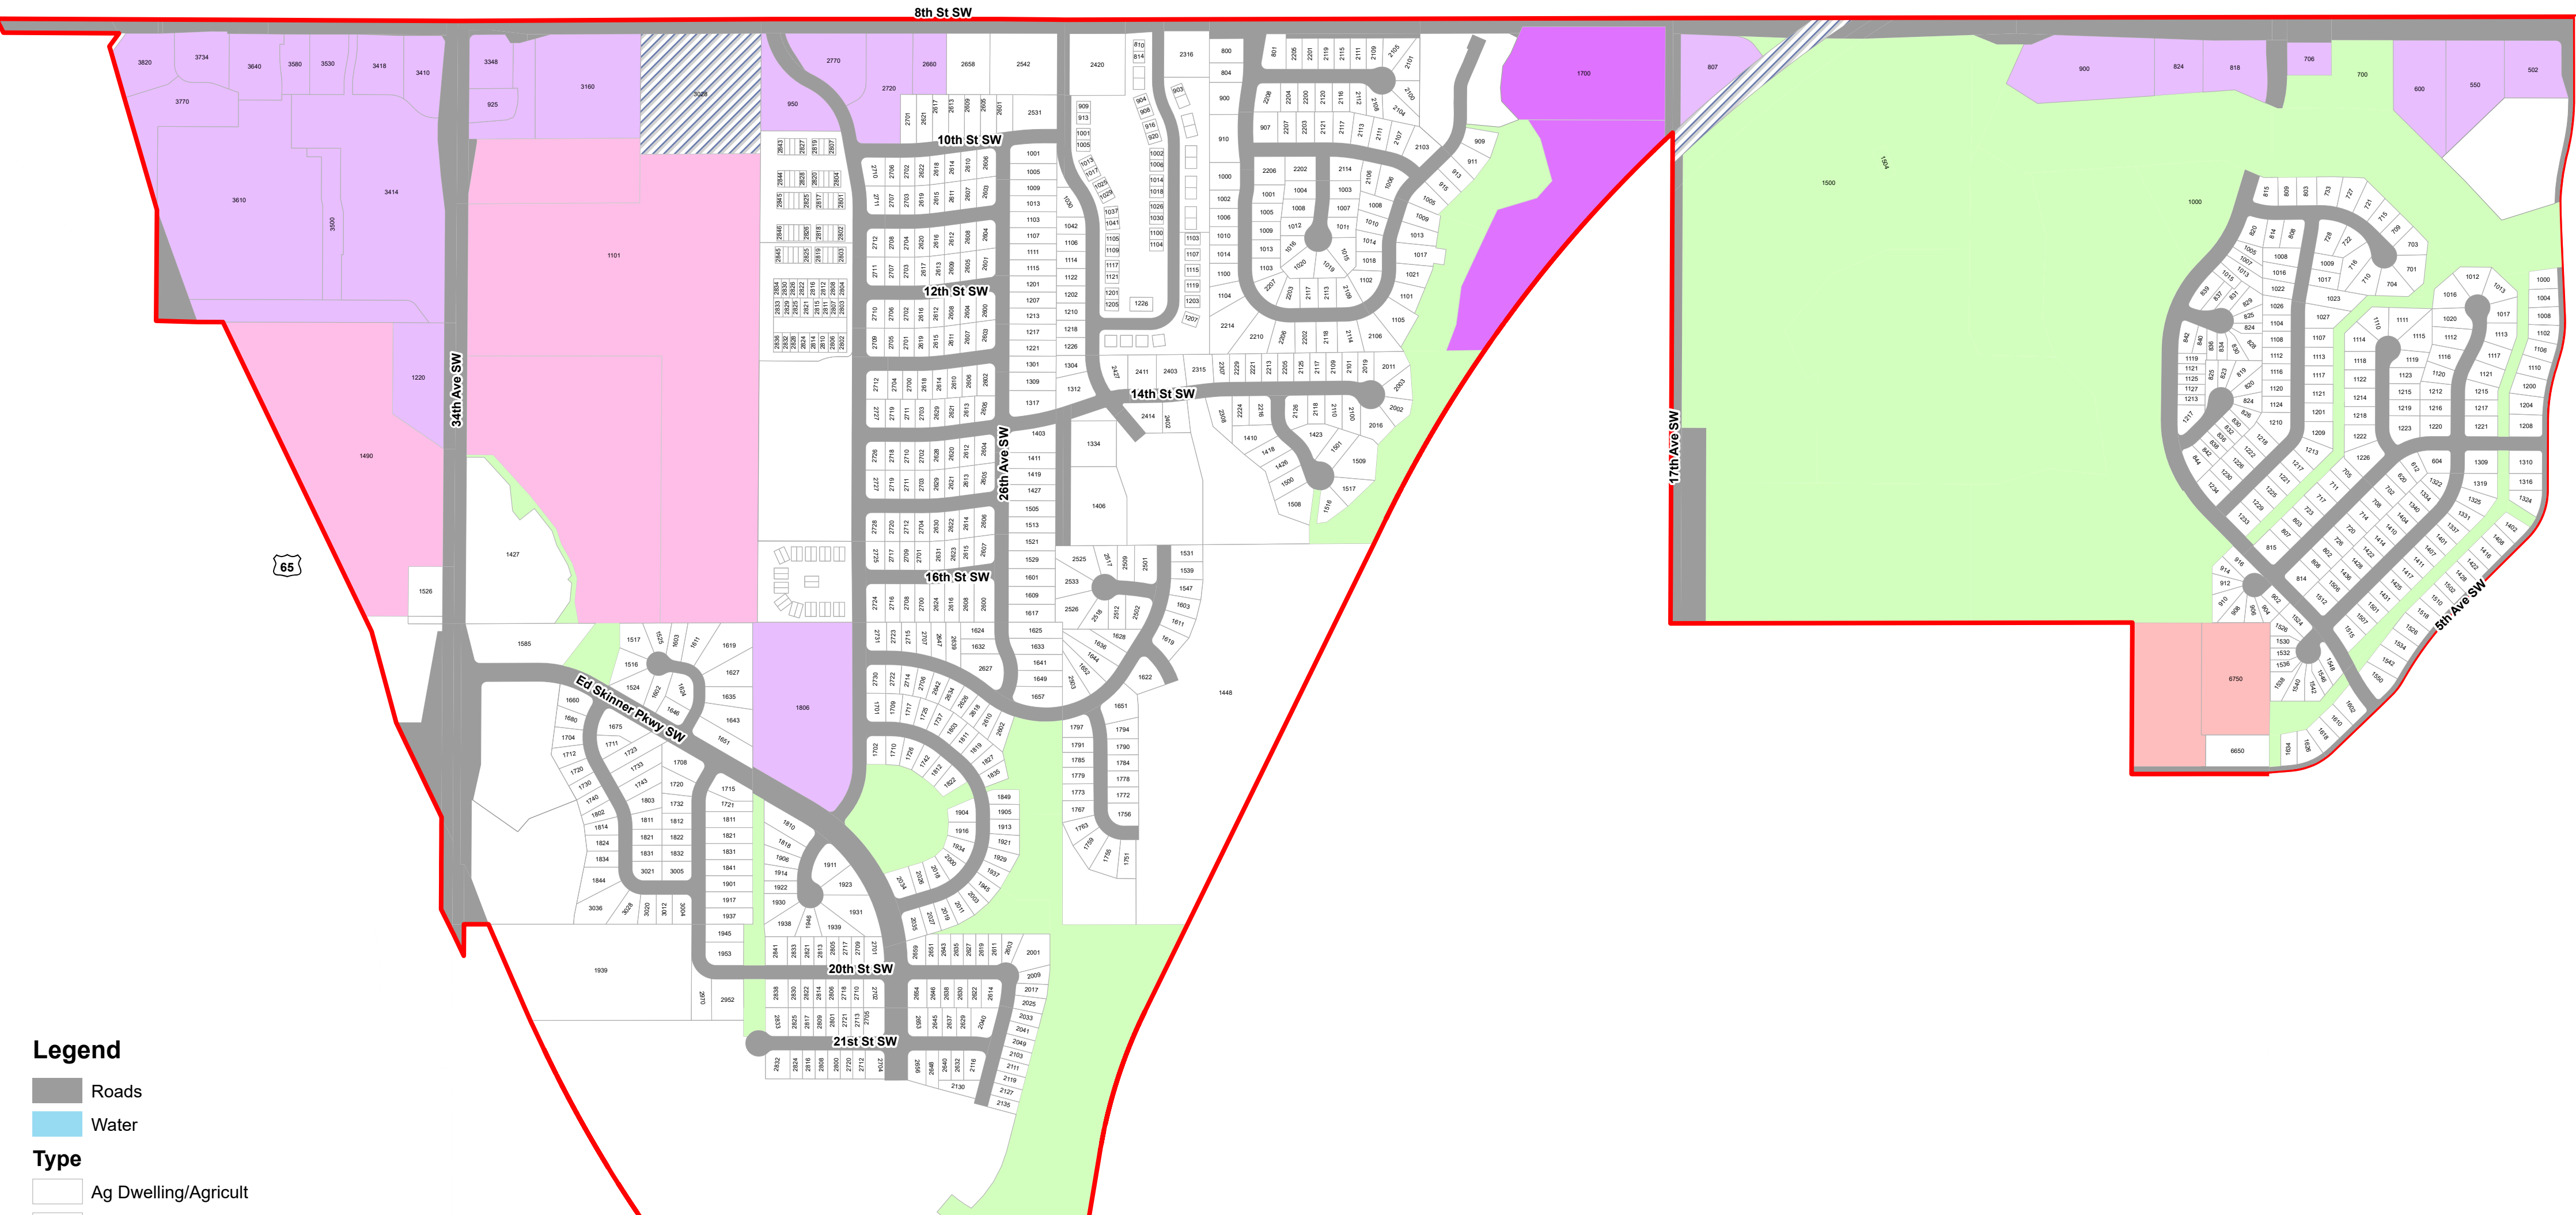

# Altoona Precinct 4

Altoona-4  
 US Congress: 3  
 Iowa State Senate: 20  
 Iowa House of Representative: 40  
 County Supervisor: 3  
 School District: Southeast Polk Community  
 Municipality: Altoona  
 Community College Director: 5

- Legend**
- Roads
  - Water
- Type**
- Ag Dwelling/Agricult
  - Agriculture
  - CONDO
  - Commercial
  - Commercial/Multi-Res
  - Exempt Commercial
  - Government
  - Industrial
  - Multi-Residential
  - Residential
  - Utility Reference

This precinct is valid from 2022 through 2031. This PDF will not be updated.  
 This map has been created as described in precinct legal description ordinances.  
 Precinct level maps have not been printed and therefore are not available for purchase.  
 Individuals may reproduce this map at their own expense without restrictions.  
 Digital source files are not available from the Election Office.