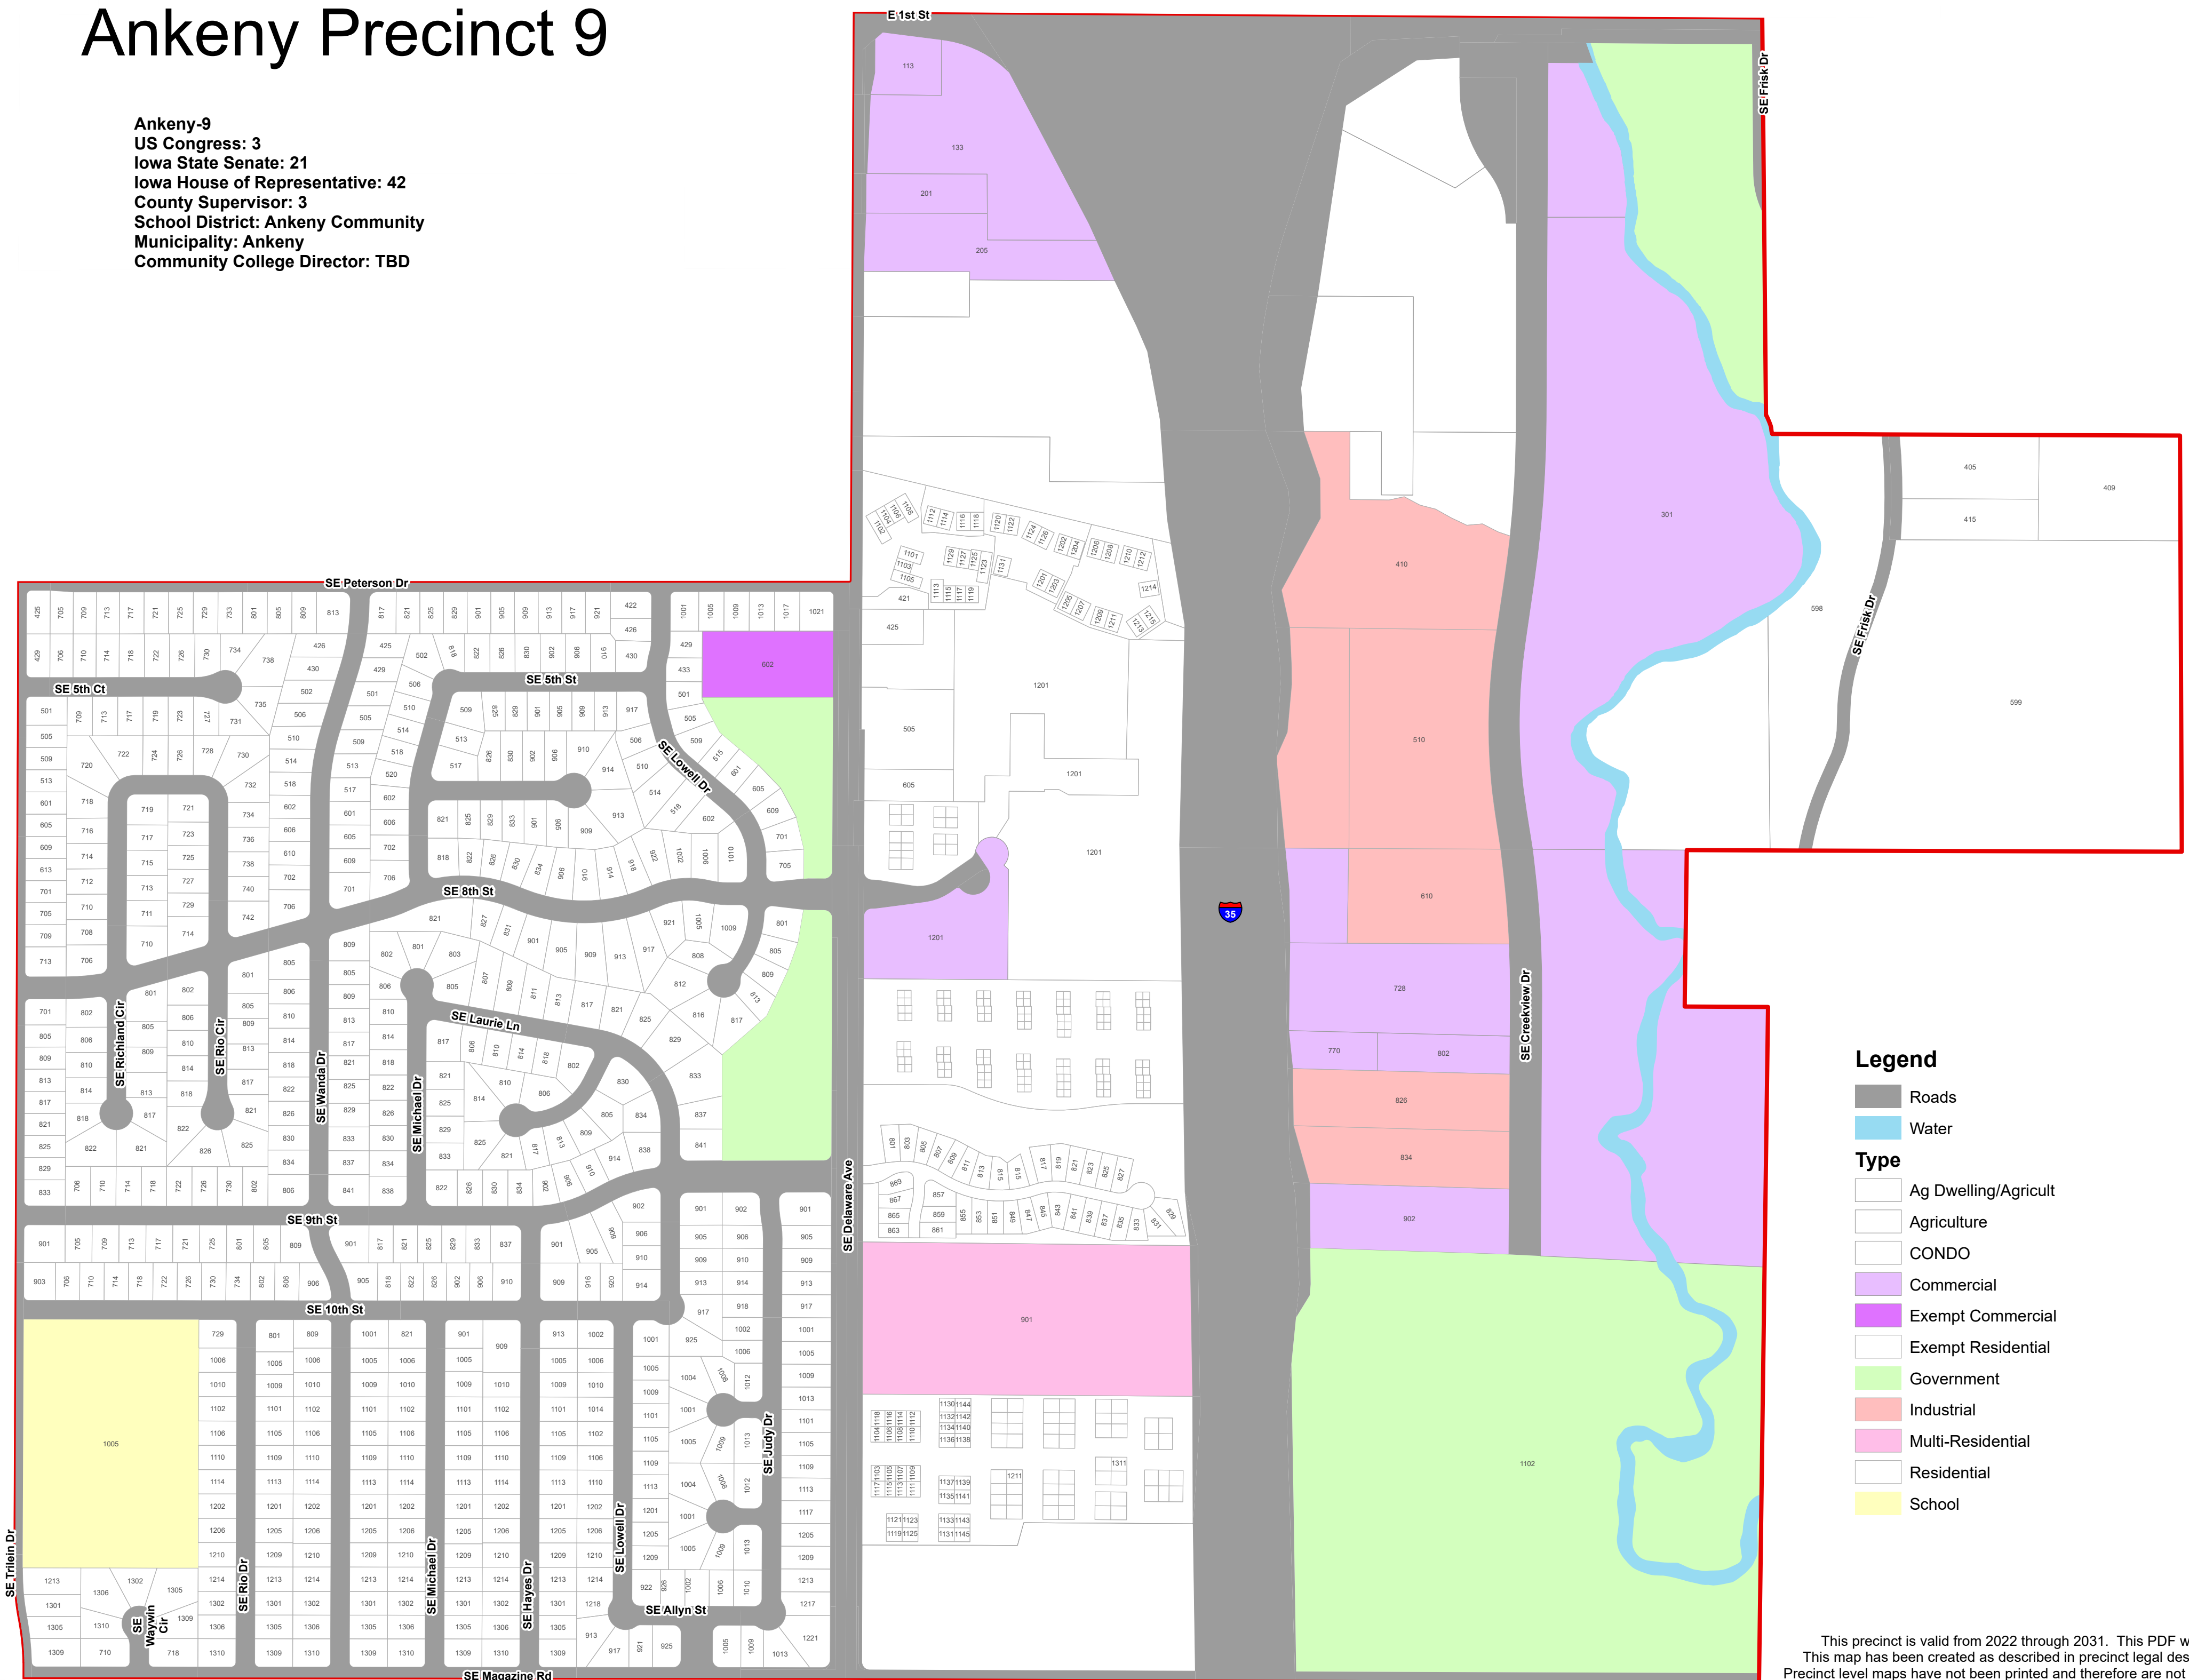

Ankeny Precinct 9

Ankeny-9
 US Congress: 3
 Iowa State Senate: 21
 Iowa House of Representative: 42
 County Supervisor: 3
 School District: Ankeny Community
 Municipality: Ankeny
 Community College Director: TBD

Legend

-  Roads
-  Water
- Type**
-  Ag Dwelling/Agricult
-  Agriculture
-  CONDO
-  Commercial
-  Exempt Commercial
-  Exempt Residential
-  Government
-  Industrial
-  Multi-Residential
-  Residential
-  School

This precinct is valid from 2022 through 2031. This PDF will not be updated. This map has been created as described in precinct legal description ordinances. Precinct level maps have not been printed and therefore are not available for purchase. Individuals may reproduce this map at their own expense without restrictions. Digital source files are not available from the Election Office.