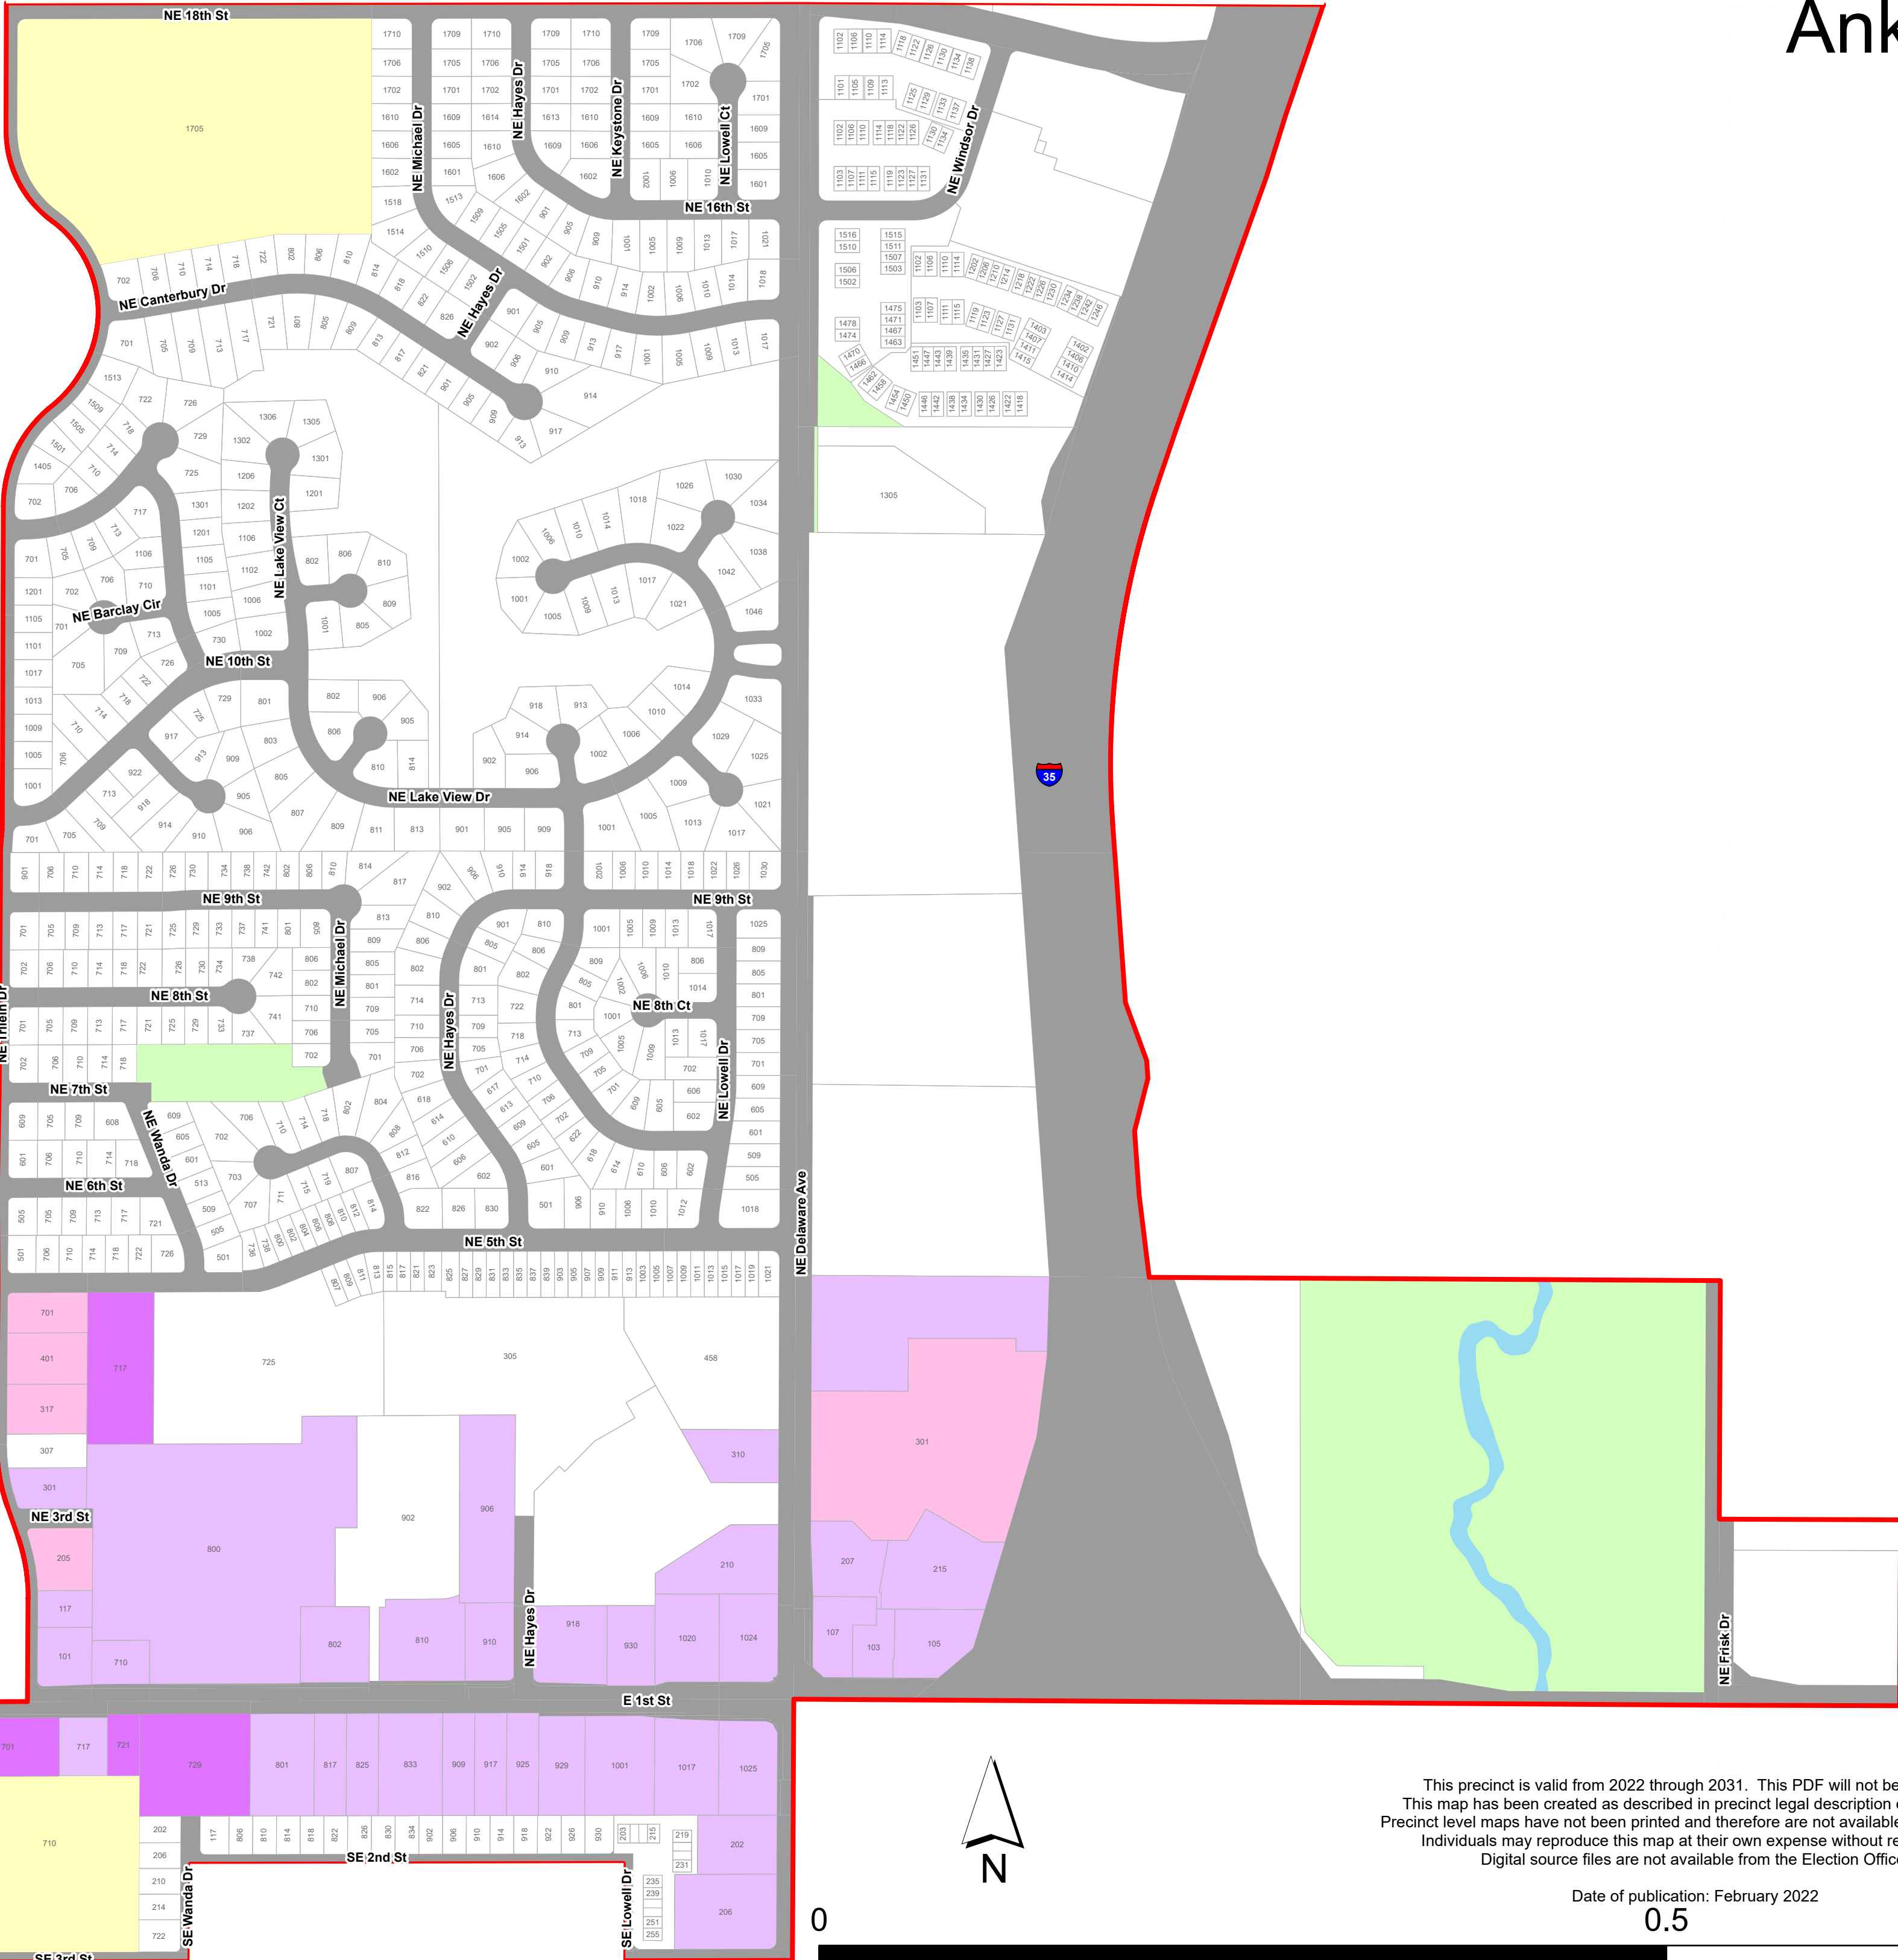

Ankeny Precinct 15

Ankeny-15
US Congress: 3
Iowa State Senate: 21
Iowa House of Representative: 41
County Supervisor: 3
School District: Ankeny Community
Municipality: Ankeny
Community College Director: 6

Legend

- Roads
- Water
- Type
 - Agriculture
 - CONDO
 - Commercial
 - Commercial/Exempt Co
 - Exempt Agricultural
 - Exempt Commercial
 - Government
 - Multi-Residential
 - Residential
 - School

This precinct is valid from 2022 through 2031. This PDF will not be updated. This map has been created as described in precinct legal description ordinances. Precinct level maps have not been printed and therefore are not available for purchase. Individuals may reproduce this map at their own expense without restrictions. Digital source files are not available from the Election Office.

Date of publication: February 2022

0.5

1 Miles