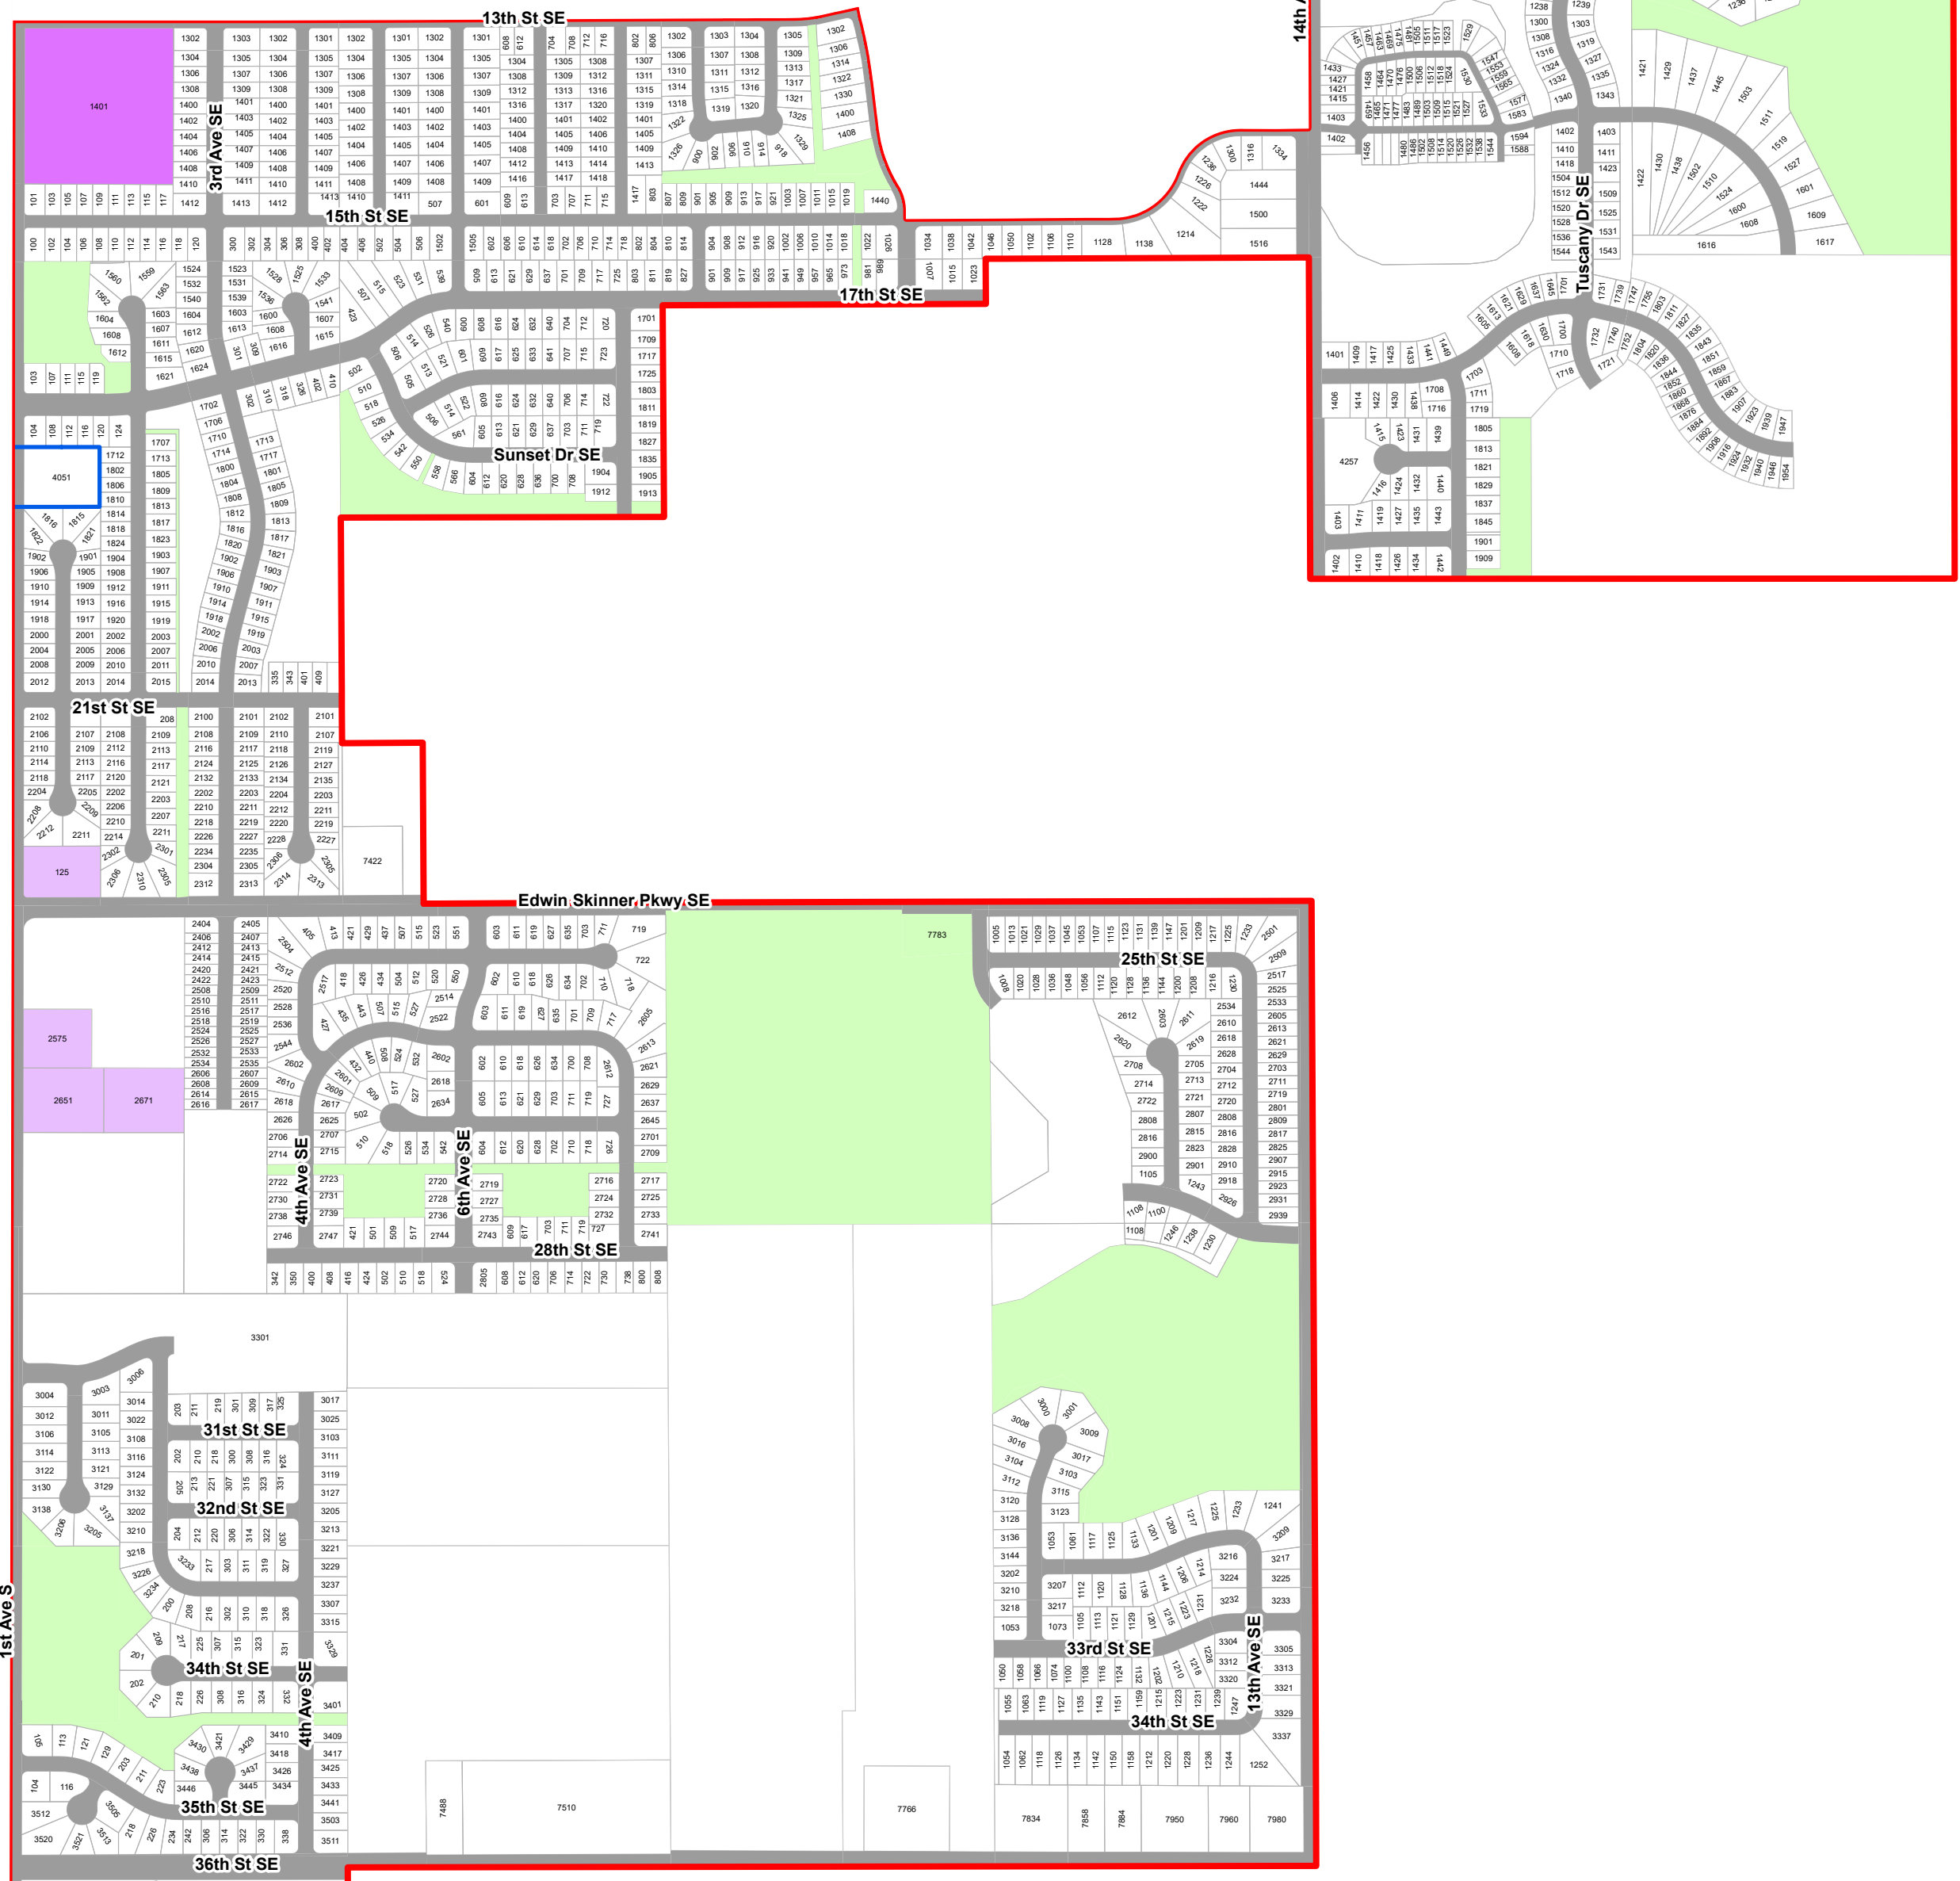

Altoona Precinct 6

Altoona-6
 US Congress: 3
 Iowa State Senate: 20
 Iowa House of Representative: 40
 County Supervisor: 3
 School District: Southeast Polk Community
 Municipality: Altoona
 Township: Clay
 Community College Director: TBD

- Legend**
- City
 - Roads
 - Water
- Type**
- Ag Dwelling/Agricult
 - Agriculture
 - CONDO
 - Commercial
 - Exempt Commercial
 - Exempt Residential
 - Government
 - Residential

This precinct is valid from 2022 through 2031. This PDF will not be updated.
 This map has been created as described in precinct legal description ordinances.
 Precinct level maps have not been printed and therefore are not available for purchase.
 Individuals may reproduce this map at their own expense without restrictions.
 Digital source files are not available from the Election Office.