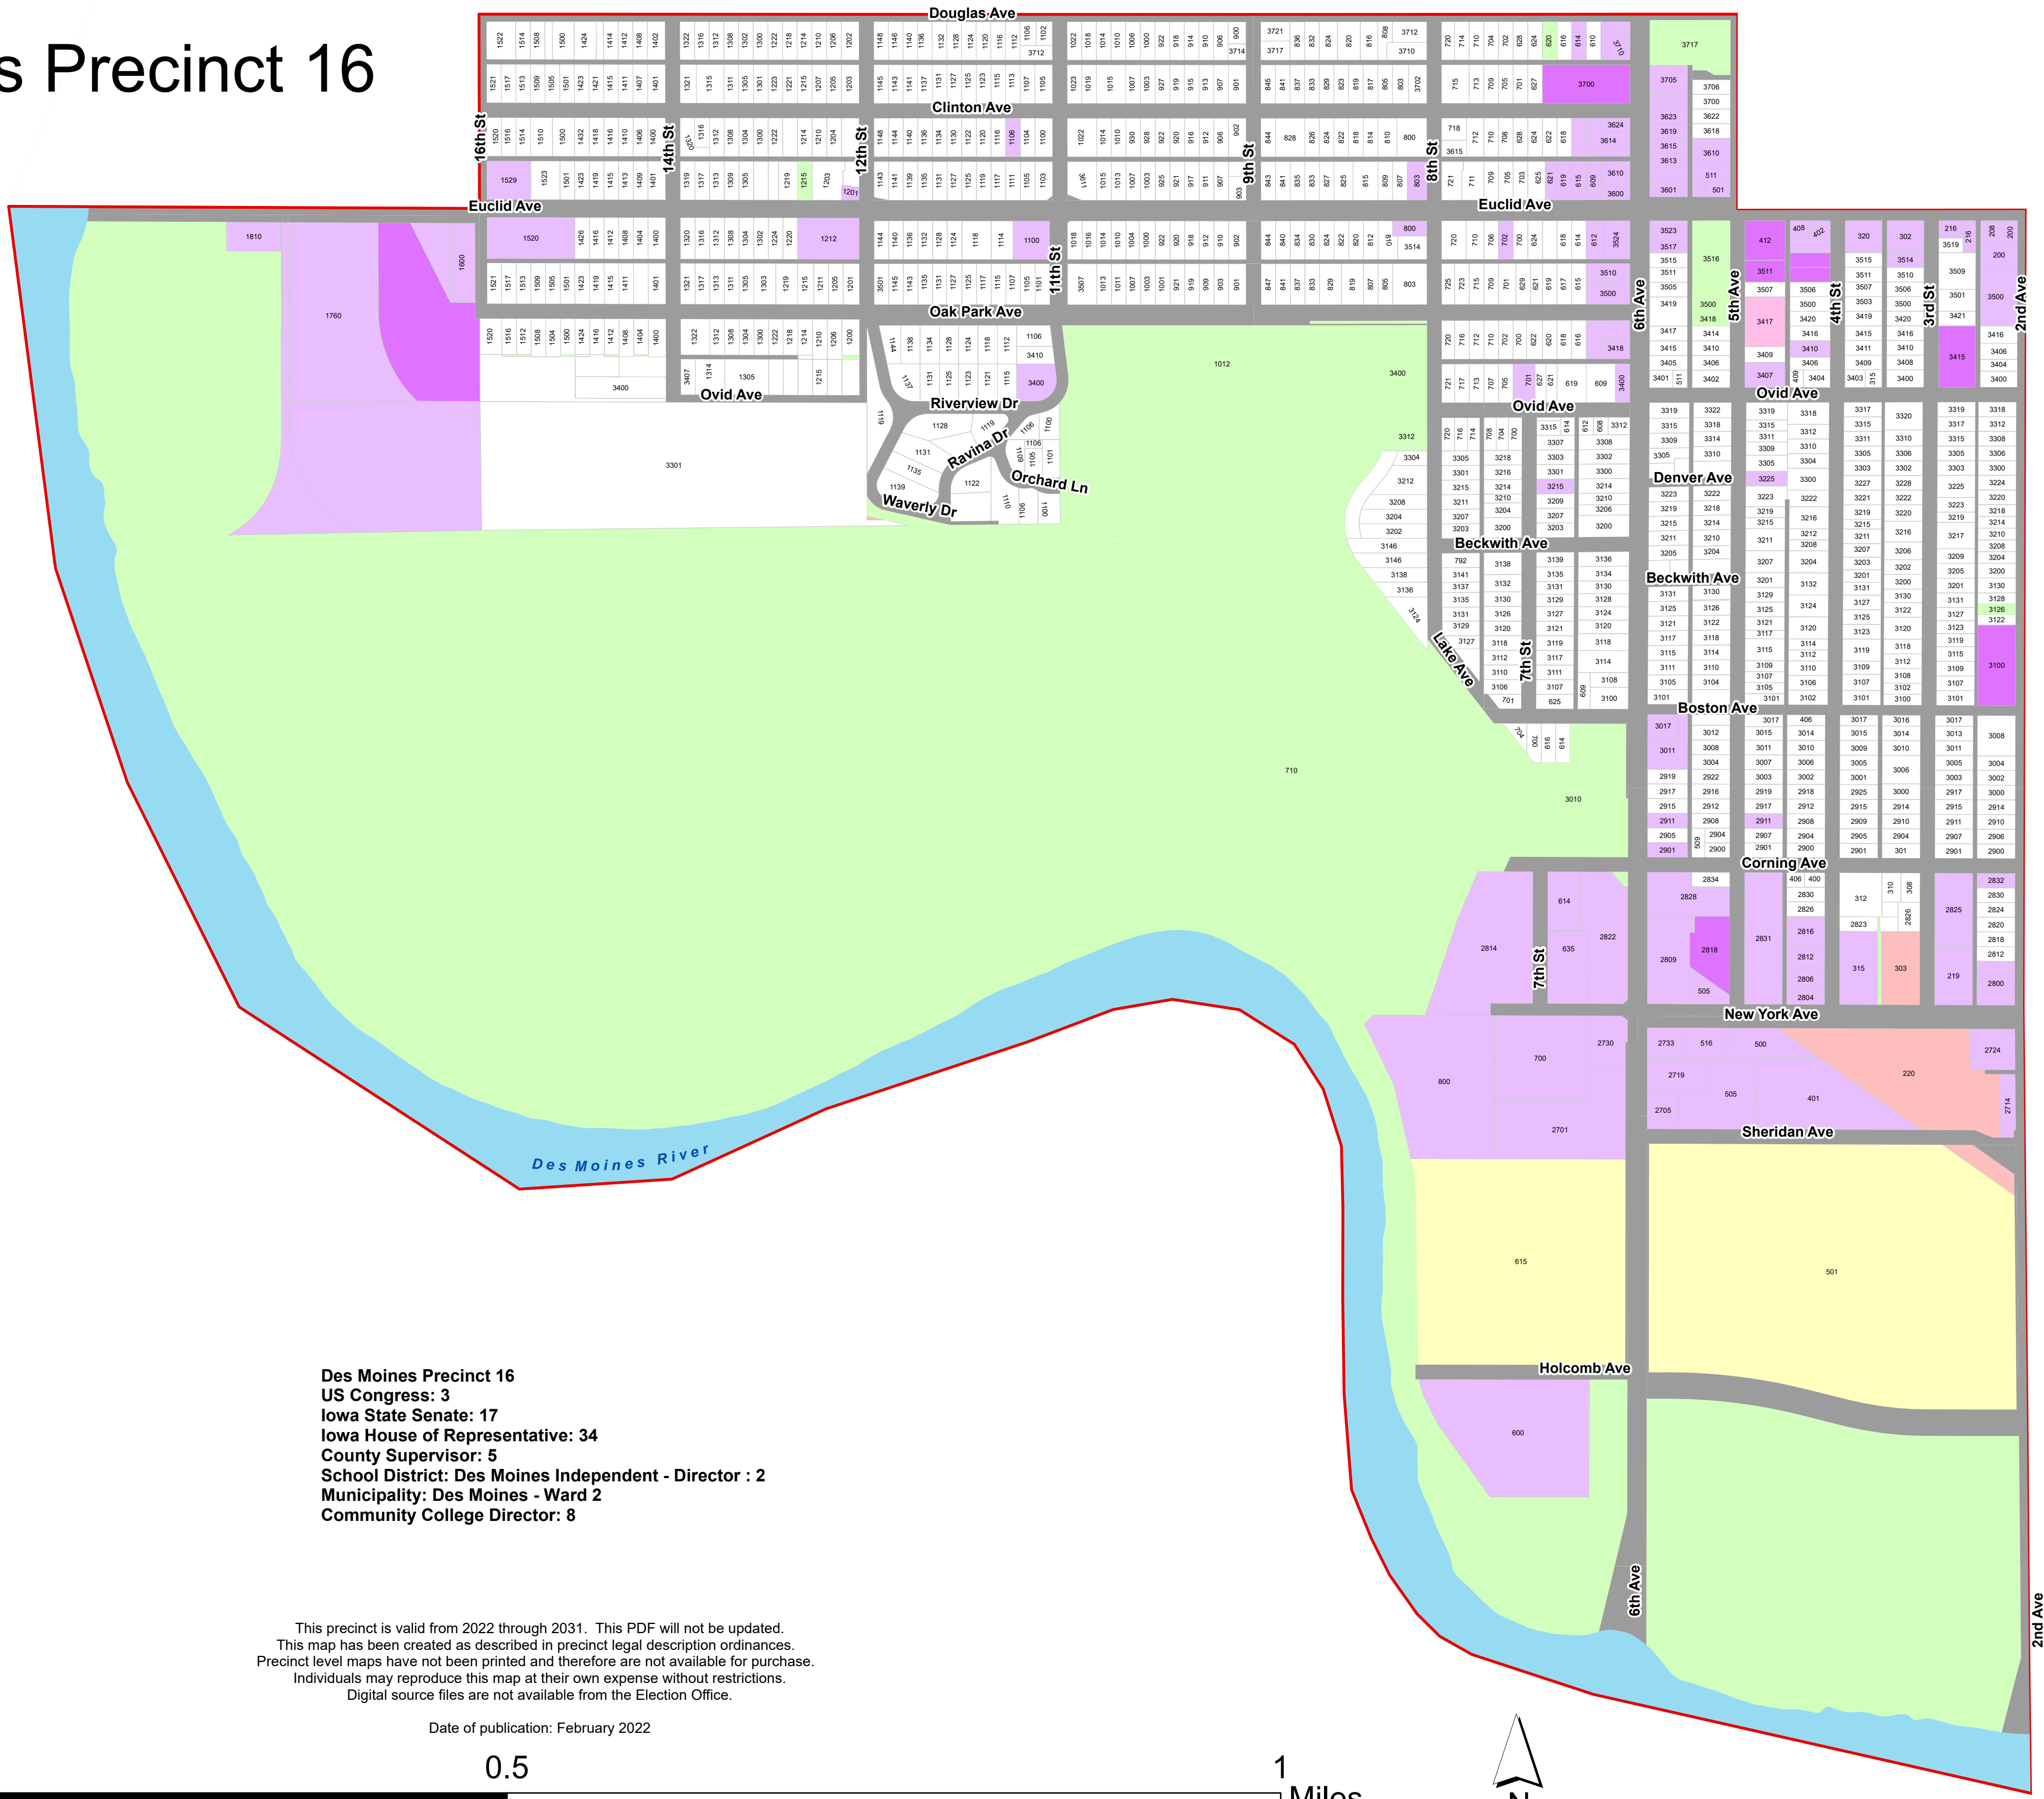

# Des Moines Precinct 16

- Legend**
- Roads
  - Water
- Type**
- Agriculture
  - CONDO
  - Commercial
  - Commercial/Multi-Res
  - Exempt Commercial
  - Exempt Multi-Res
  - Exempt Residential
  - Government
  - Industrial
  - Multi-Residential
  - Residential
  - School

This precinct is valid from 2022 through 2031. This PDF will not be updated.  
 This map has been created as described in precinct legal description ordinances.  
 Precinct level maps have not been printed and therefore are not available for purchase.  
 Individuals may reproduce this map at their own expense without restrictions.  
 Digital source files are not available from the Election Office.