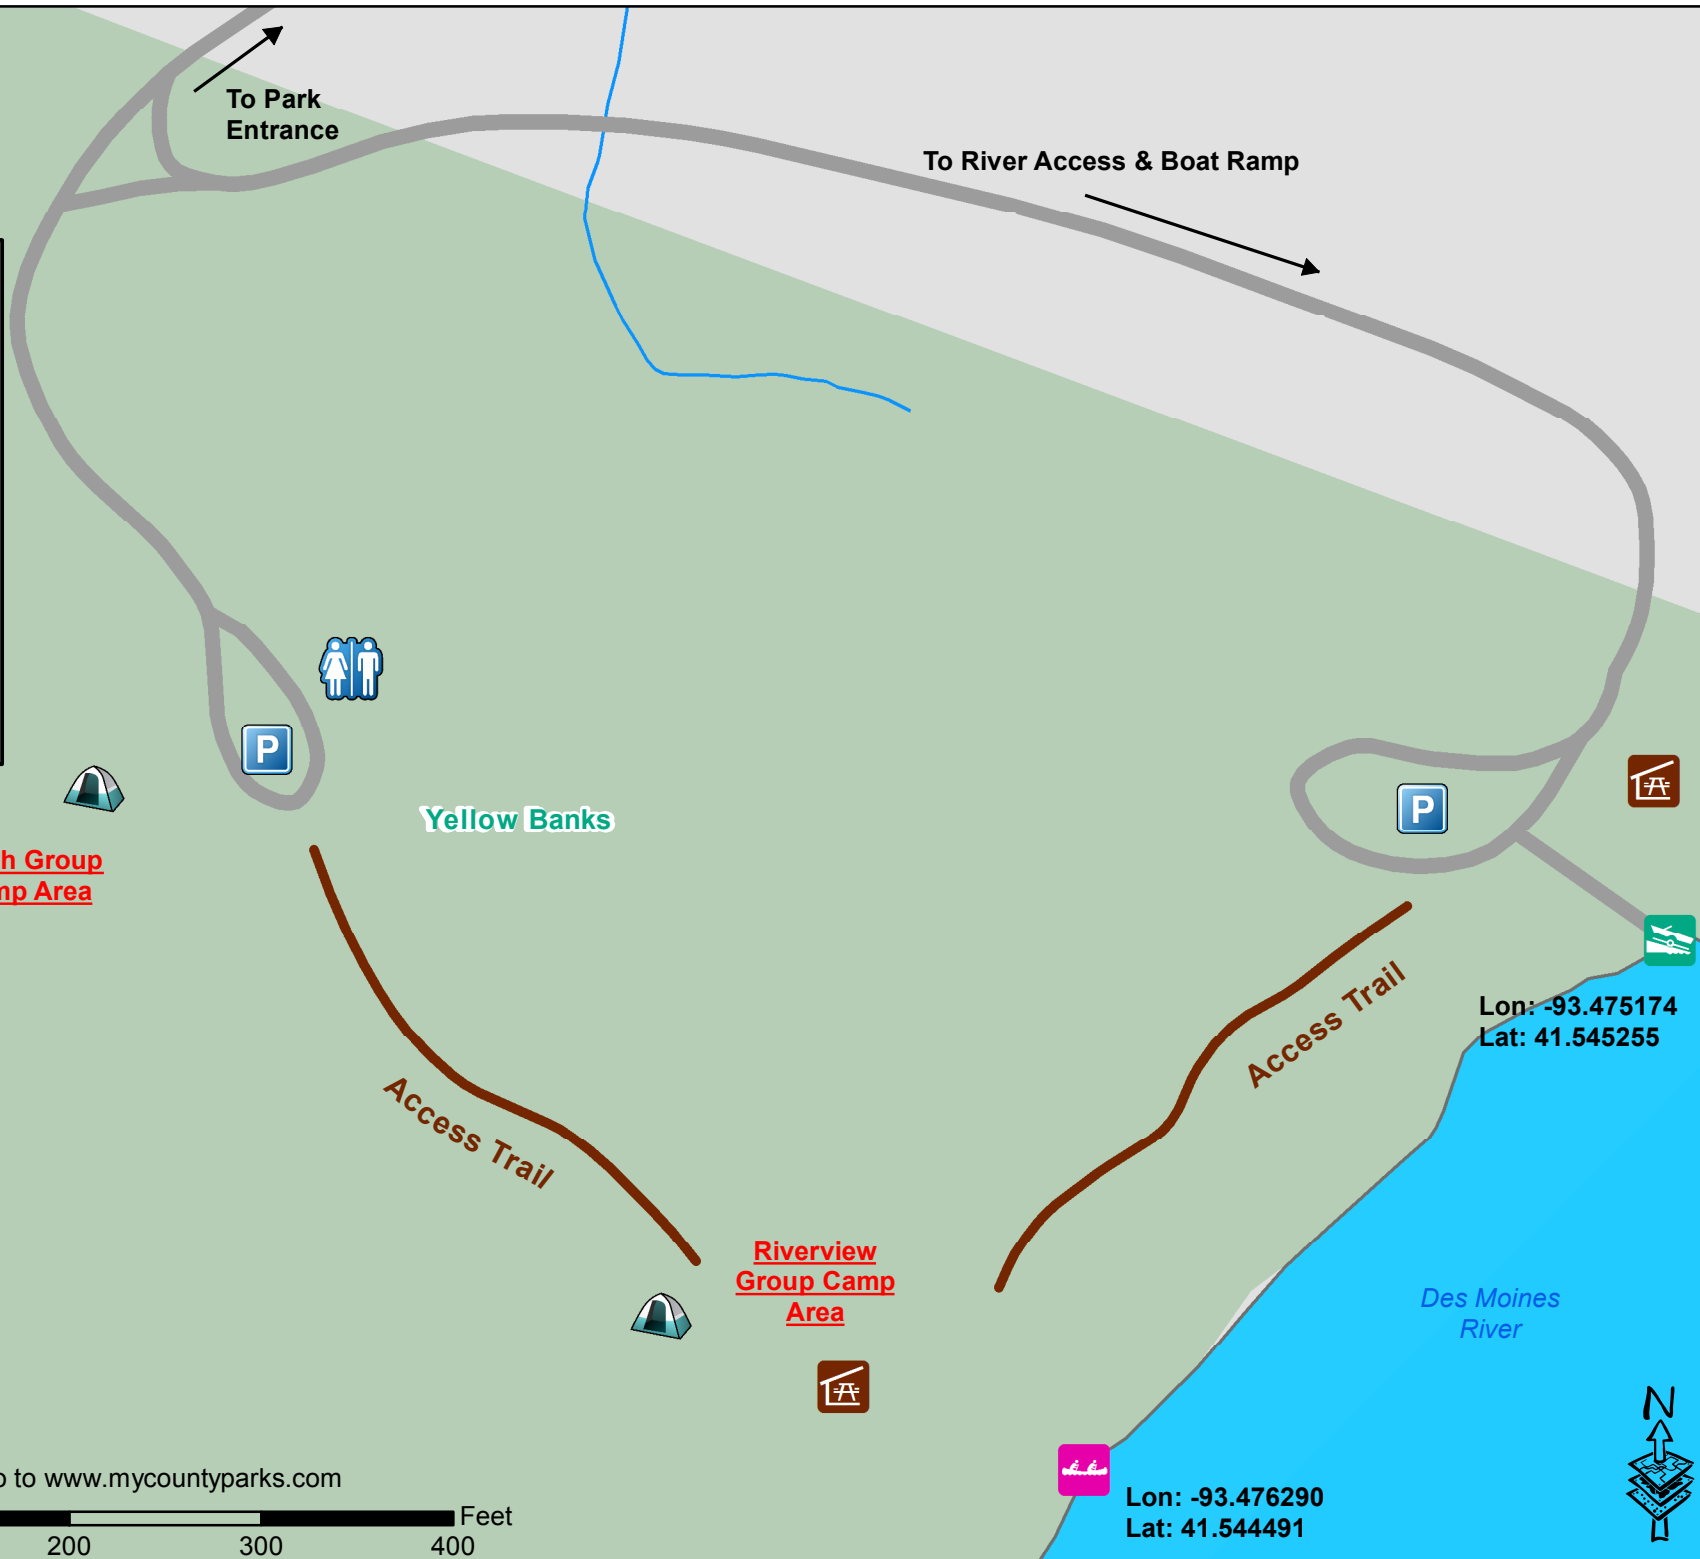

**Yellow Banks Park
Youth & Group
Campgrounds**

-  Parking
 -  Pit Latrine
 -  Covered Picnic Table
 -  Paddle-In Access
 -  Tent Camping
 -  Boat Ramp
- Underlined Sites are RESERVABLE

To reserve a site, Please go to www.mycountyparks.com