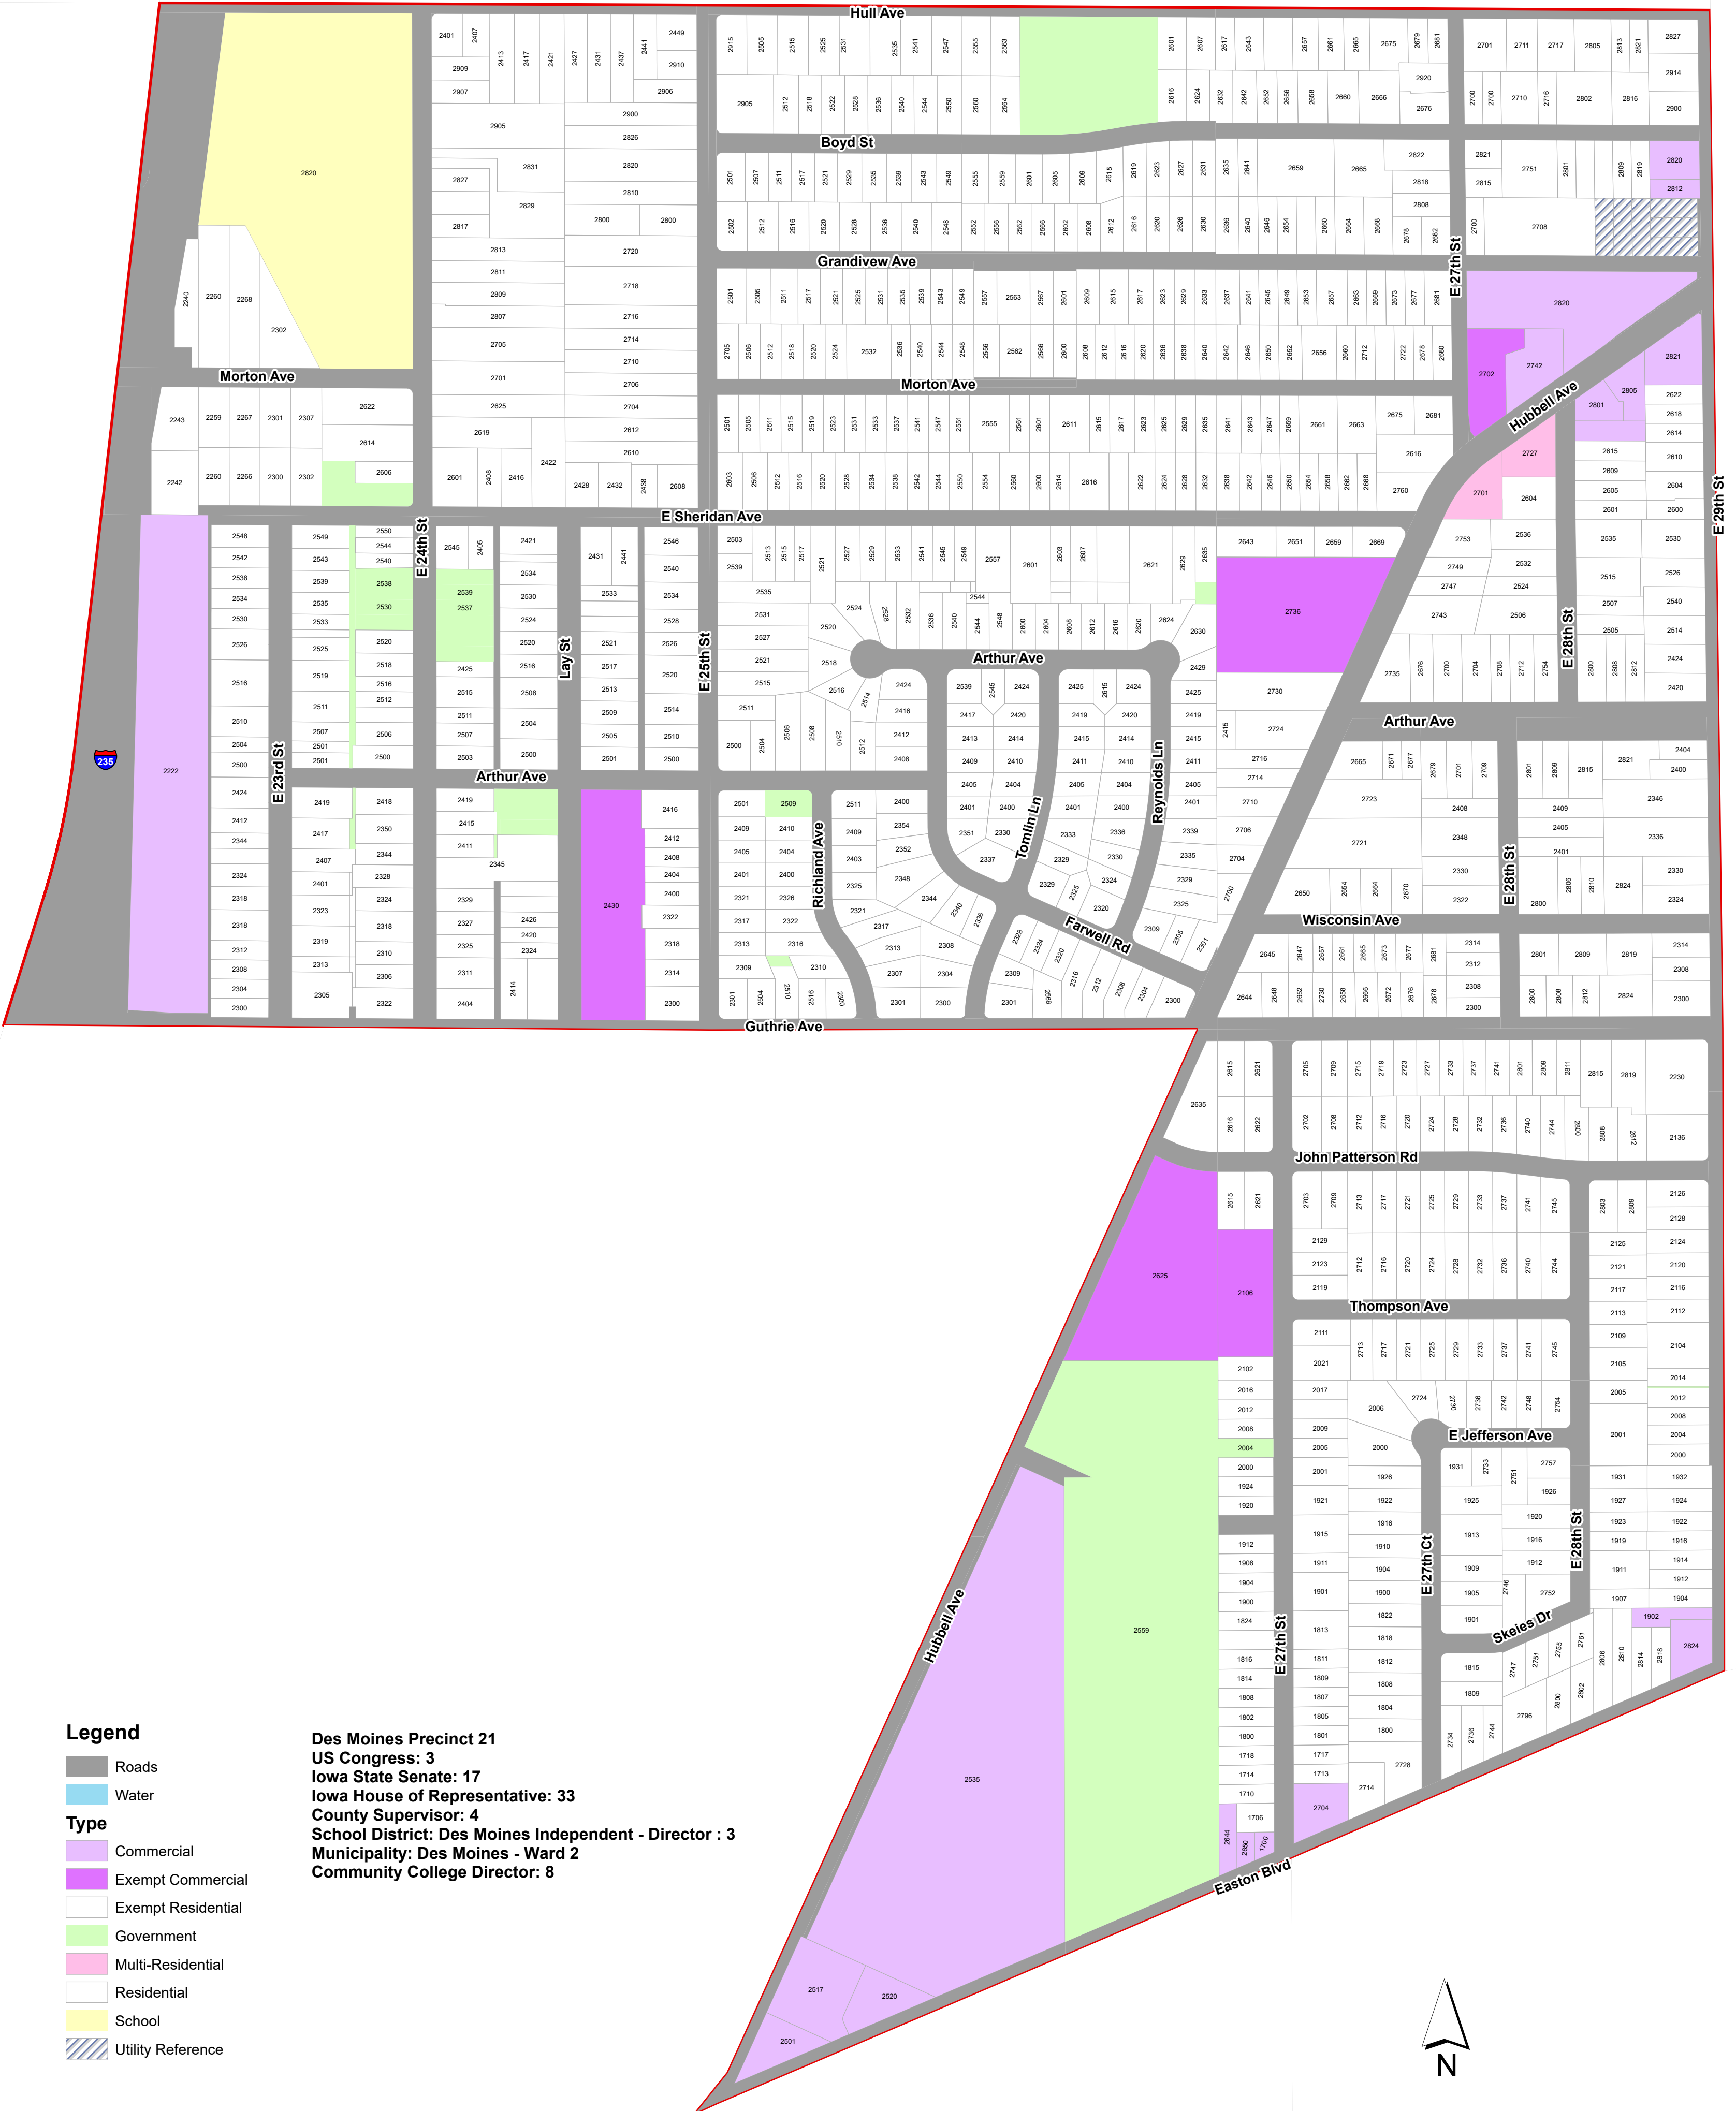

# Des Moines Precinct 21

## Legend

-  Roads
-  Water
- Type**
-  Commercial
-  Exempt Commercial
-  Exempt Residential
-  Government
-  Multi-Residential
-  Residential
-  School
-  Utility Reference

**Des Moines Precinct 21**  
**US Congress: 3**  
**Iowa State Senate: 17**  
**Iowa House of Representative: 33**  
**County Supervisor: 4**  
**School District: Des Moines Independent - Director : 3**  
**Municipality: Des Moines - Ward 2**  
**Community College Director: 8**

This precinct is valid from 2022 through 2031. This PDF will not be updated.  
 This map has been created as described in precinct legal description ordinances.  
 Precinct level maps have not been printed and therefore are not available for purchase.  
 Individuals may reproduce this map at their own expense without restrictions.  
 Digital source files are not available from the Election Office.