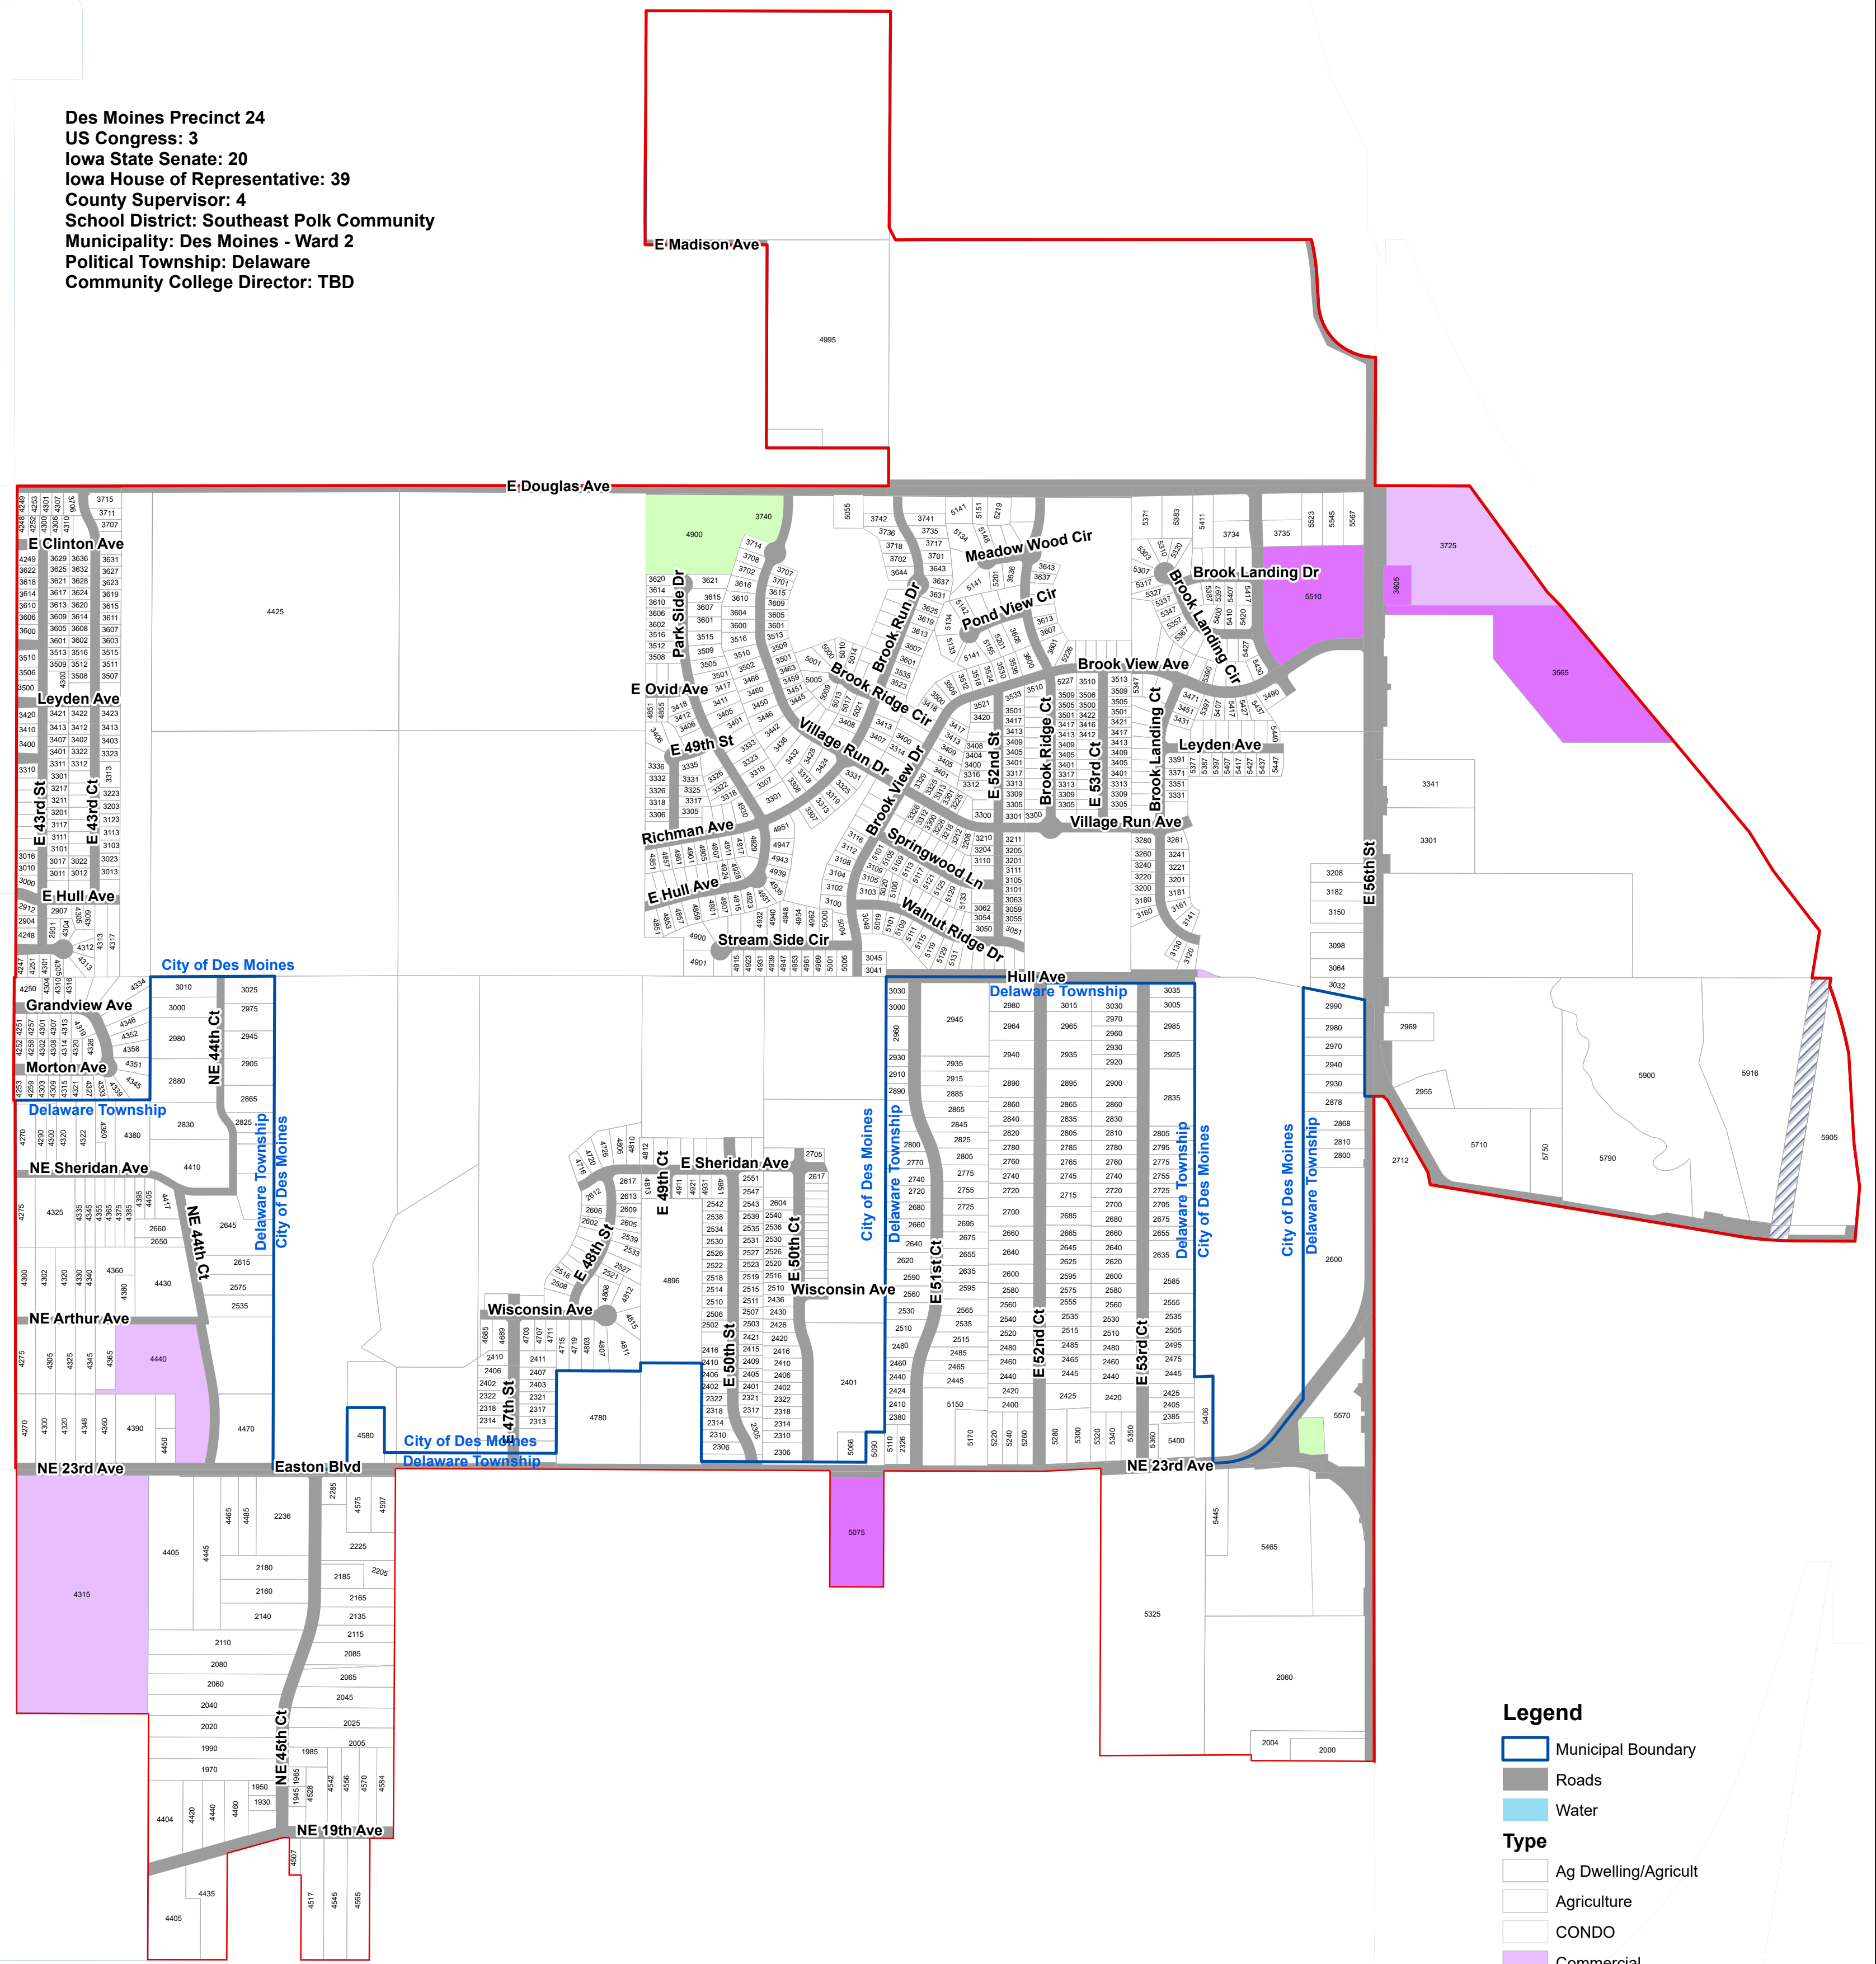

Des Moines Precinct 24

Des Moines Precinct 24
US Congress: 3
Iowa State Senate: 20
Iowa House of Representative: 39
County Supervisor: 4
School District: Southeast Polk Community
Municipality: Des Moines - Ward 2
Political Township: Delaware
Community College Director: TBD

Legend

- Municipal Boundary
 - Roads
 - Water
- Type**
- Ag Dwelling/Agricult
 - Agriculture
 - CONDO
 - Commercial
 - Exempt Commercial
 - Exempt Residential
 - Government
 - Multi-Residential
 - Residential
 - Utility Reference

This precinct is valid from 2022 through 2031. This PDF will not be updated.
 This map has been created as described in precinct legal description ordinances.
 Precinct level maps have not been printed and therefore are not available for purchase.
 Individuals may reproduce this map at their own expense without restrictions.
 Digital source files are not available from the Election Office.