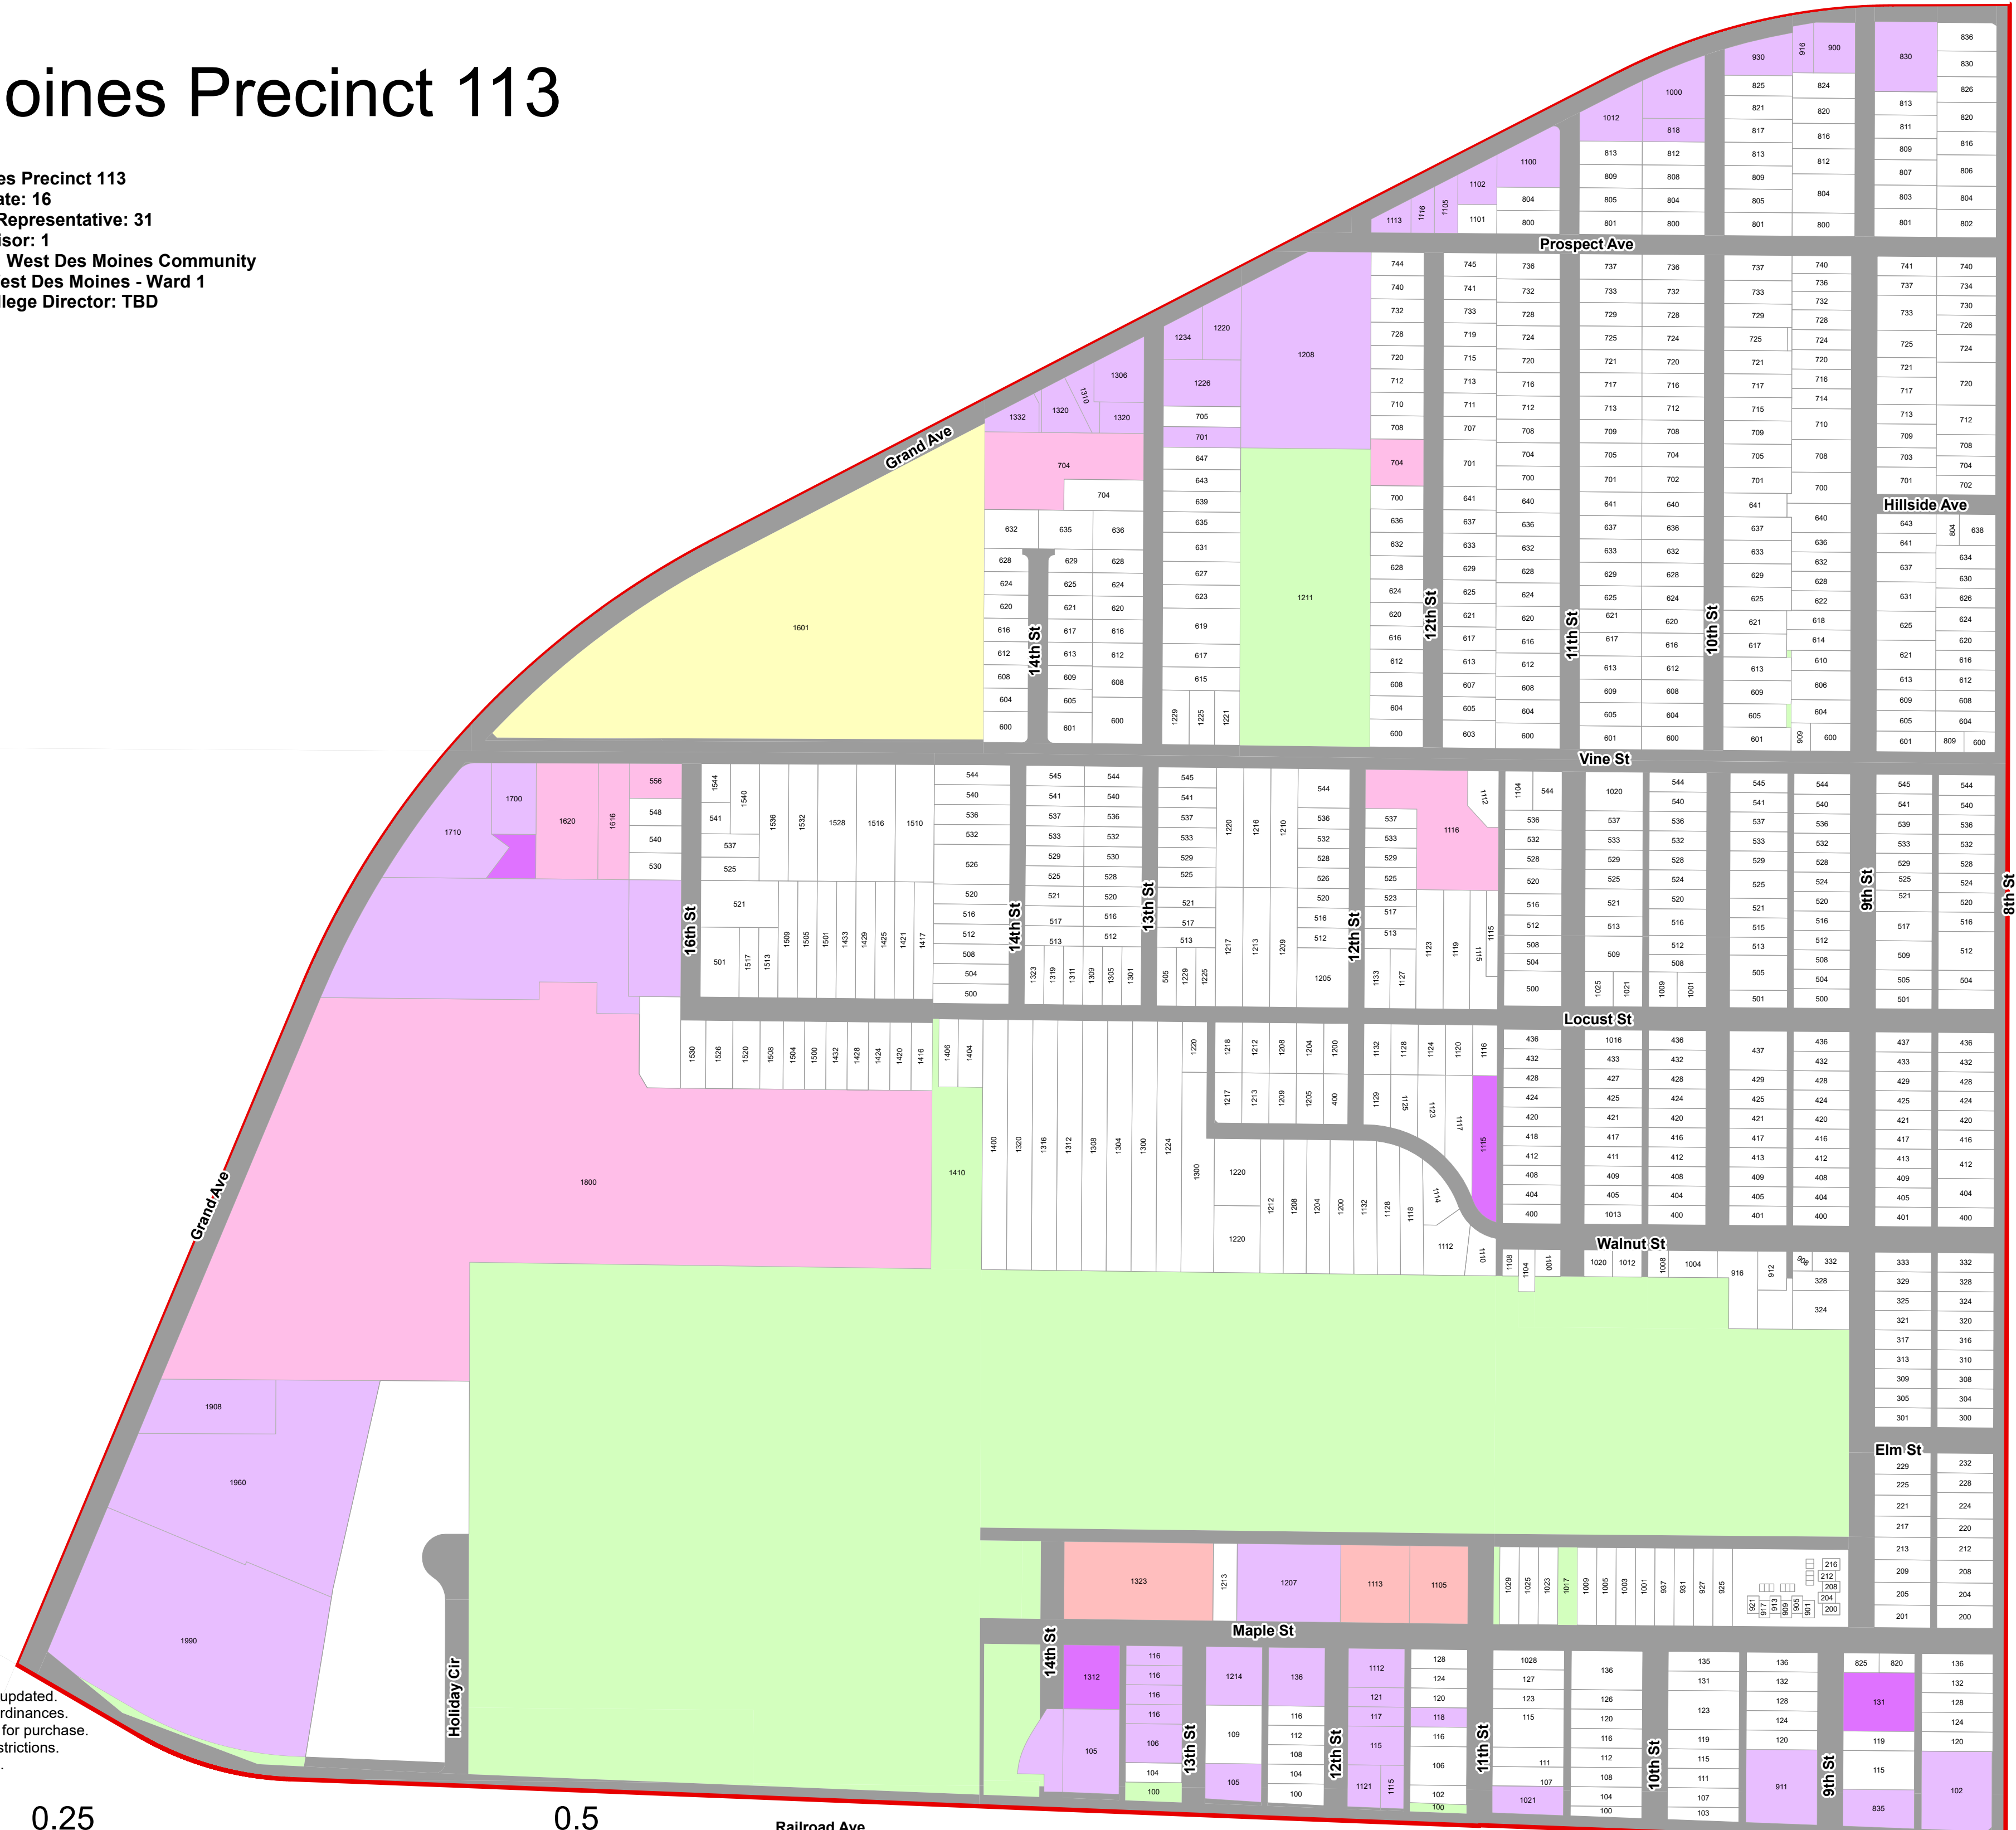

West Des Moines Precinct 113

West Des Moines Precinct 113
Iowa State Senate: 16
Iowa House of Representative: 31
County Supervisor: 1
School District: West Des Moines Community
Municipality: West Des Moines - Ward 1
Community College Director: TBD

Legend

- Roads
- Water
- **Type**
- CONDO
- Commercial
- Commercial/Multi-Res
- Exempt Commercial
- Exempt Residential
- Government
- Industrial
- Multi-Residential
- Residential
- School

This precinct is valid from 2022 through 2031. This PDF will not be updated.
This map has been created as described in precinct legal description ordinances.
Precinct level maps have not been printed and therefore are not available for purchase.
Individuals may reproduce this map at their own expense without restrictions.
Digital source files are not available from the Election Office.

Date of publication: February 2022

Elm St