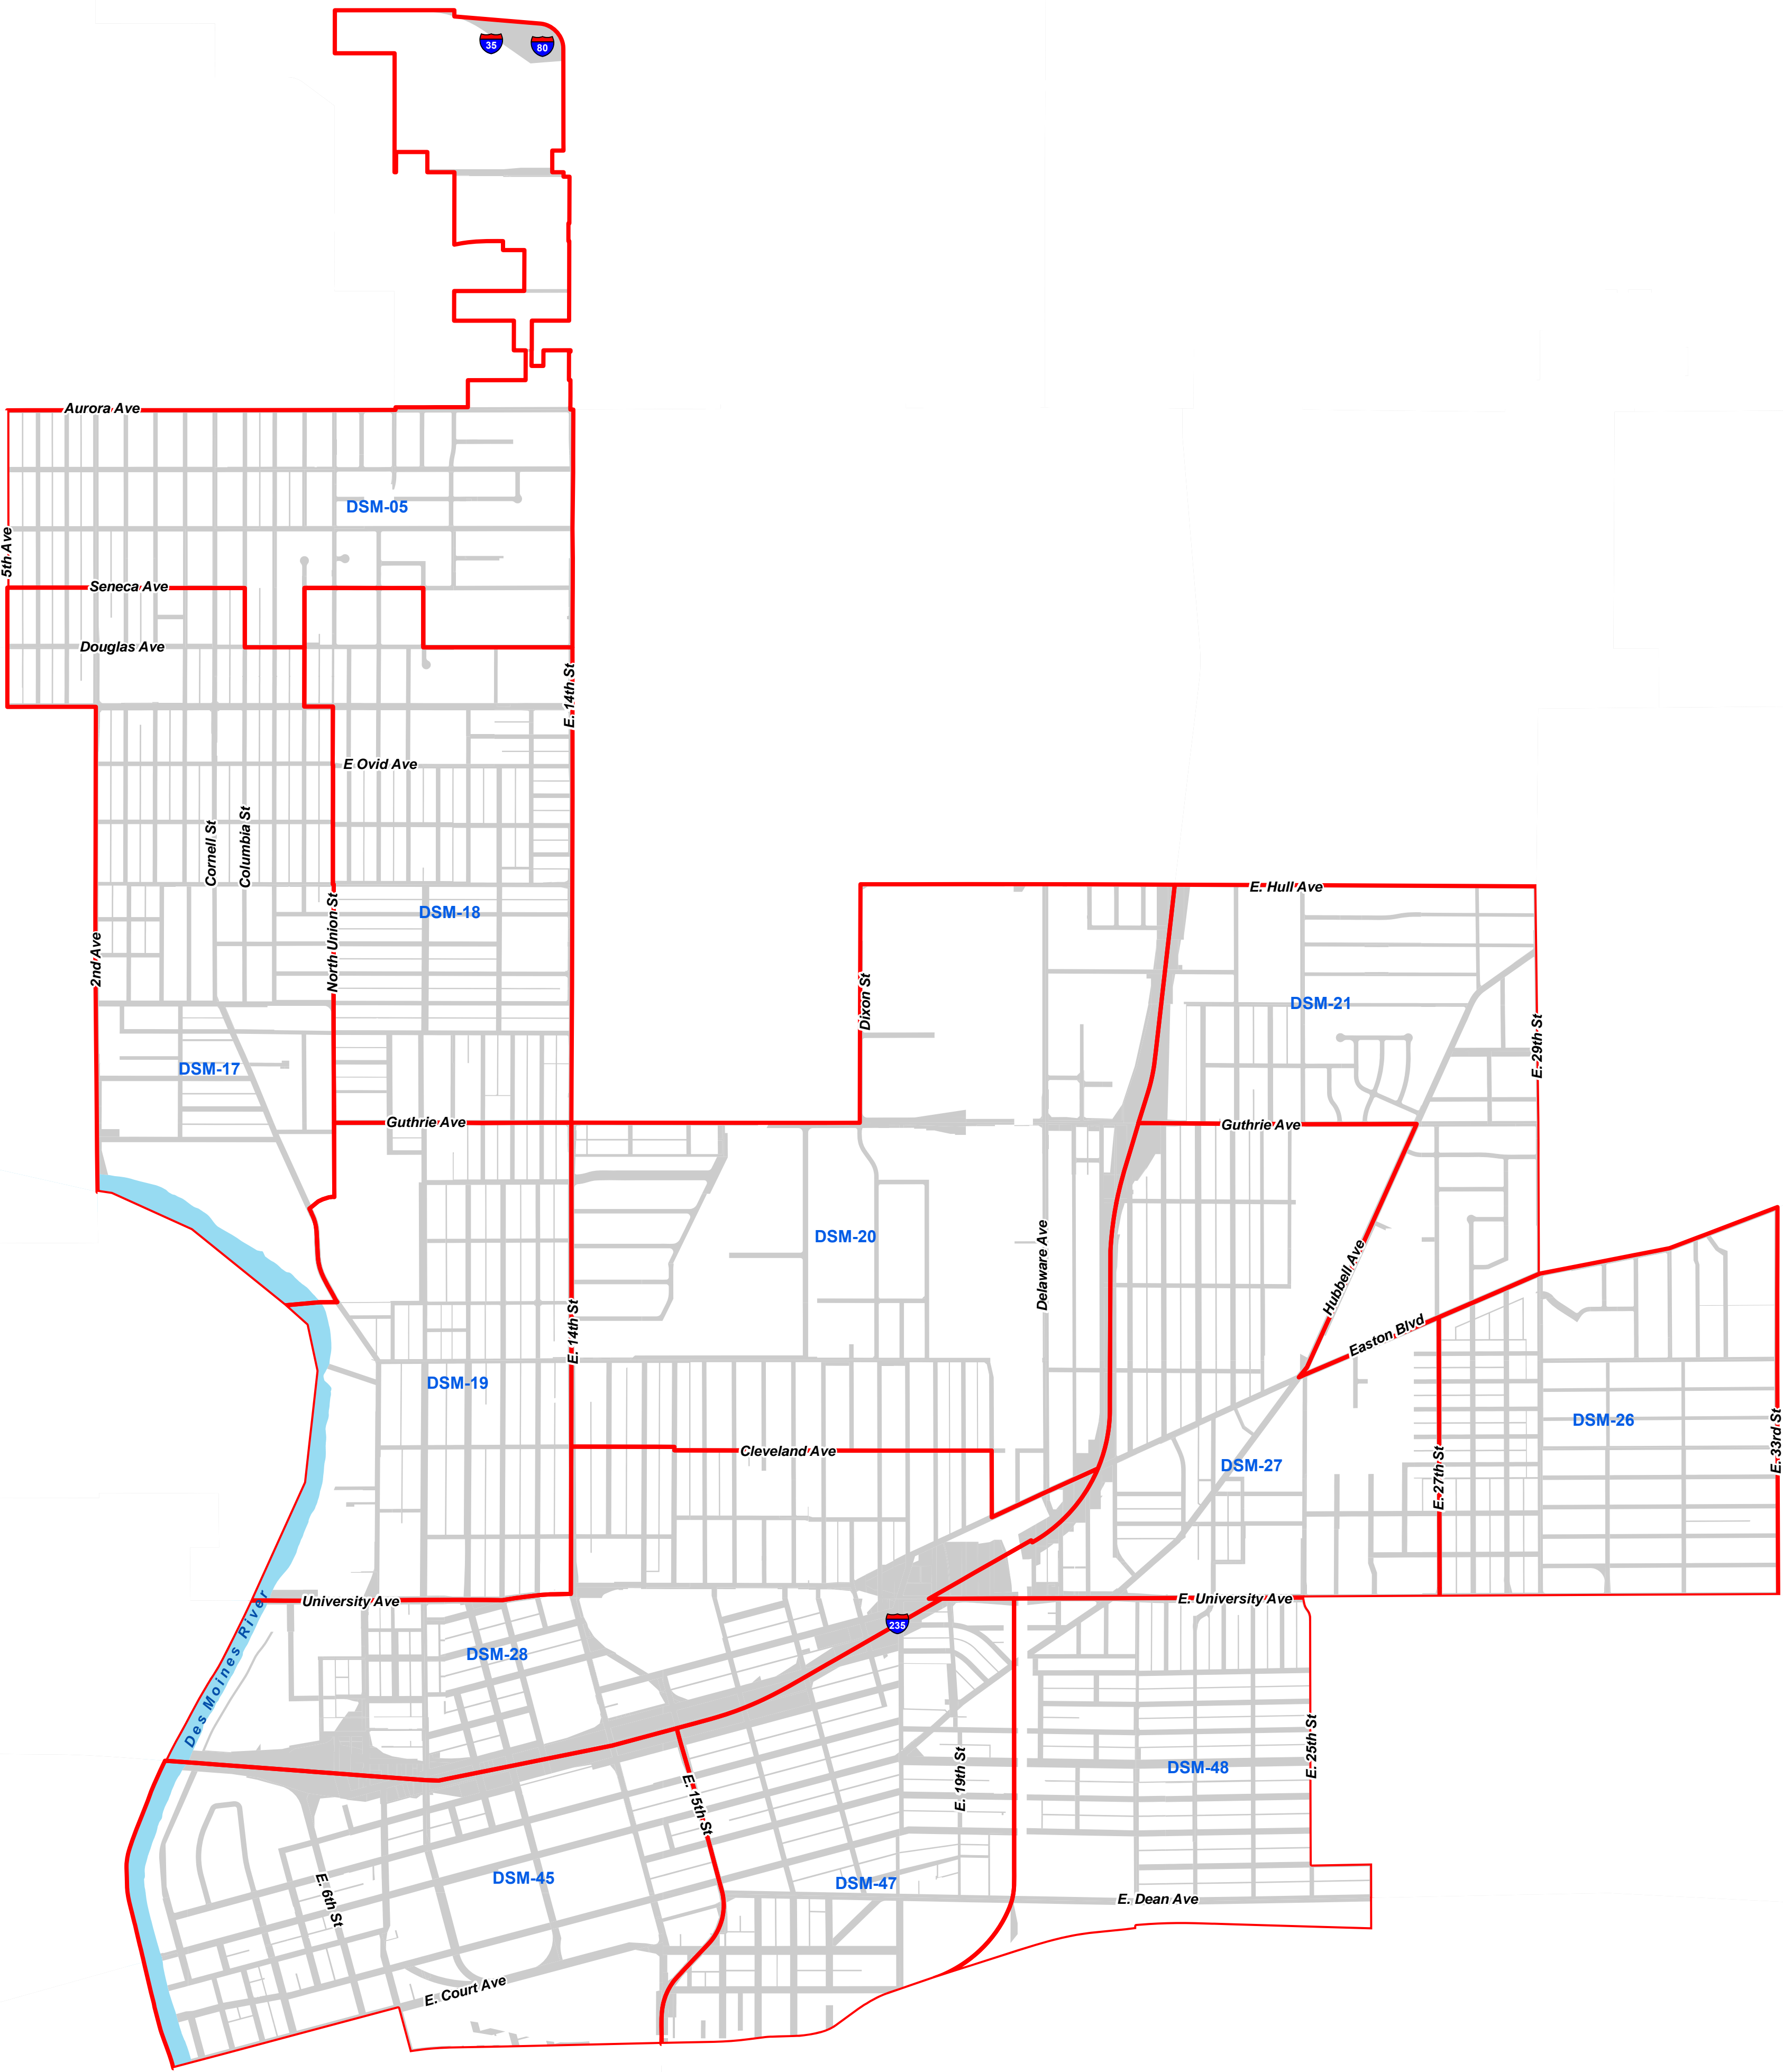

Polk County - State House District 33 (2022 - 2031)

Precincts and Districts are valid from 2022 through 2031.
Precincts and District boundaries have been compiled from City, County and State legal descriptions.
Individuals may reproduce this map at their own expense without restrictions.