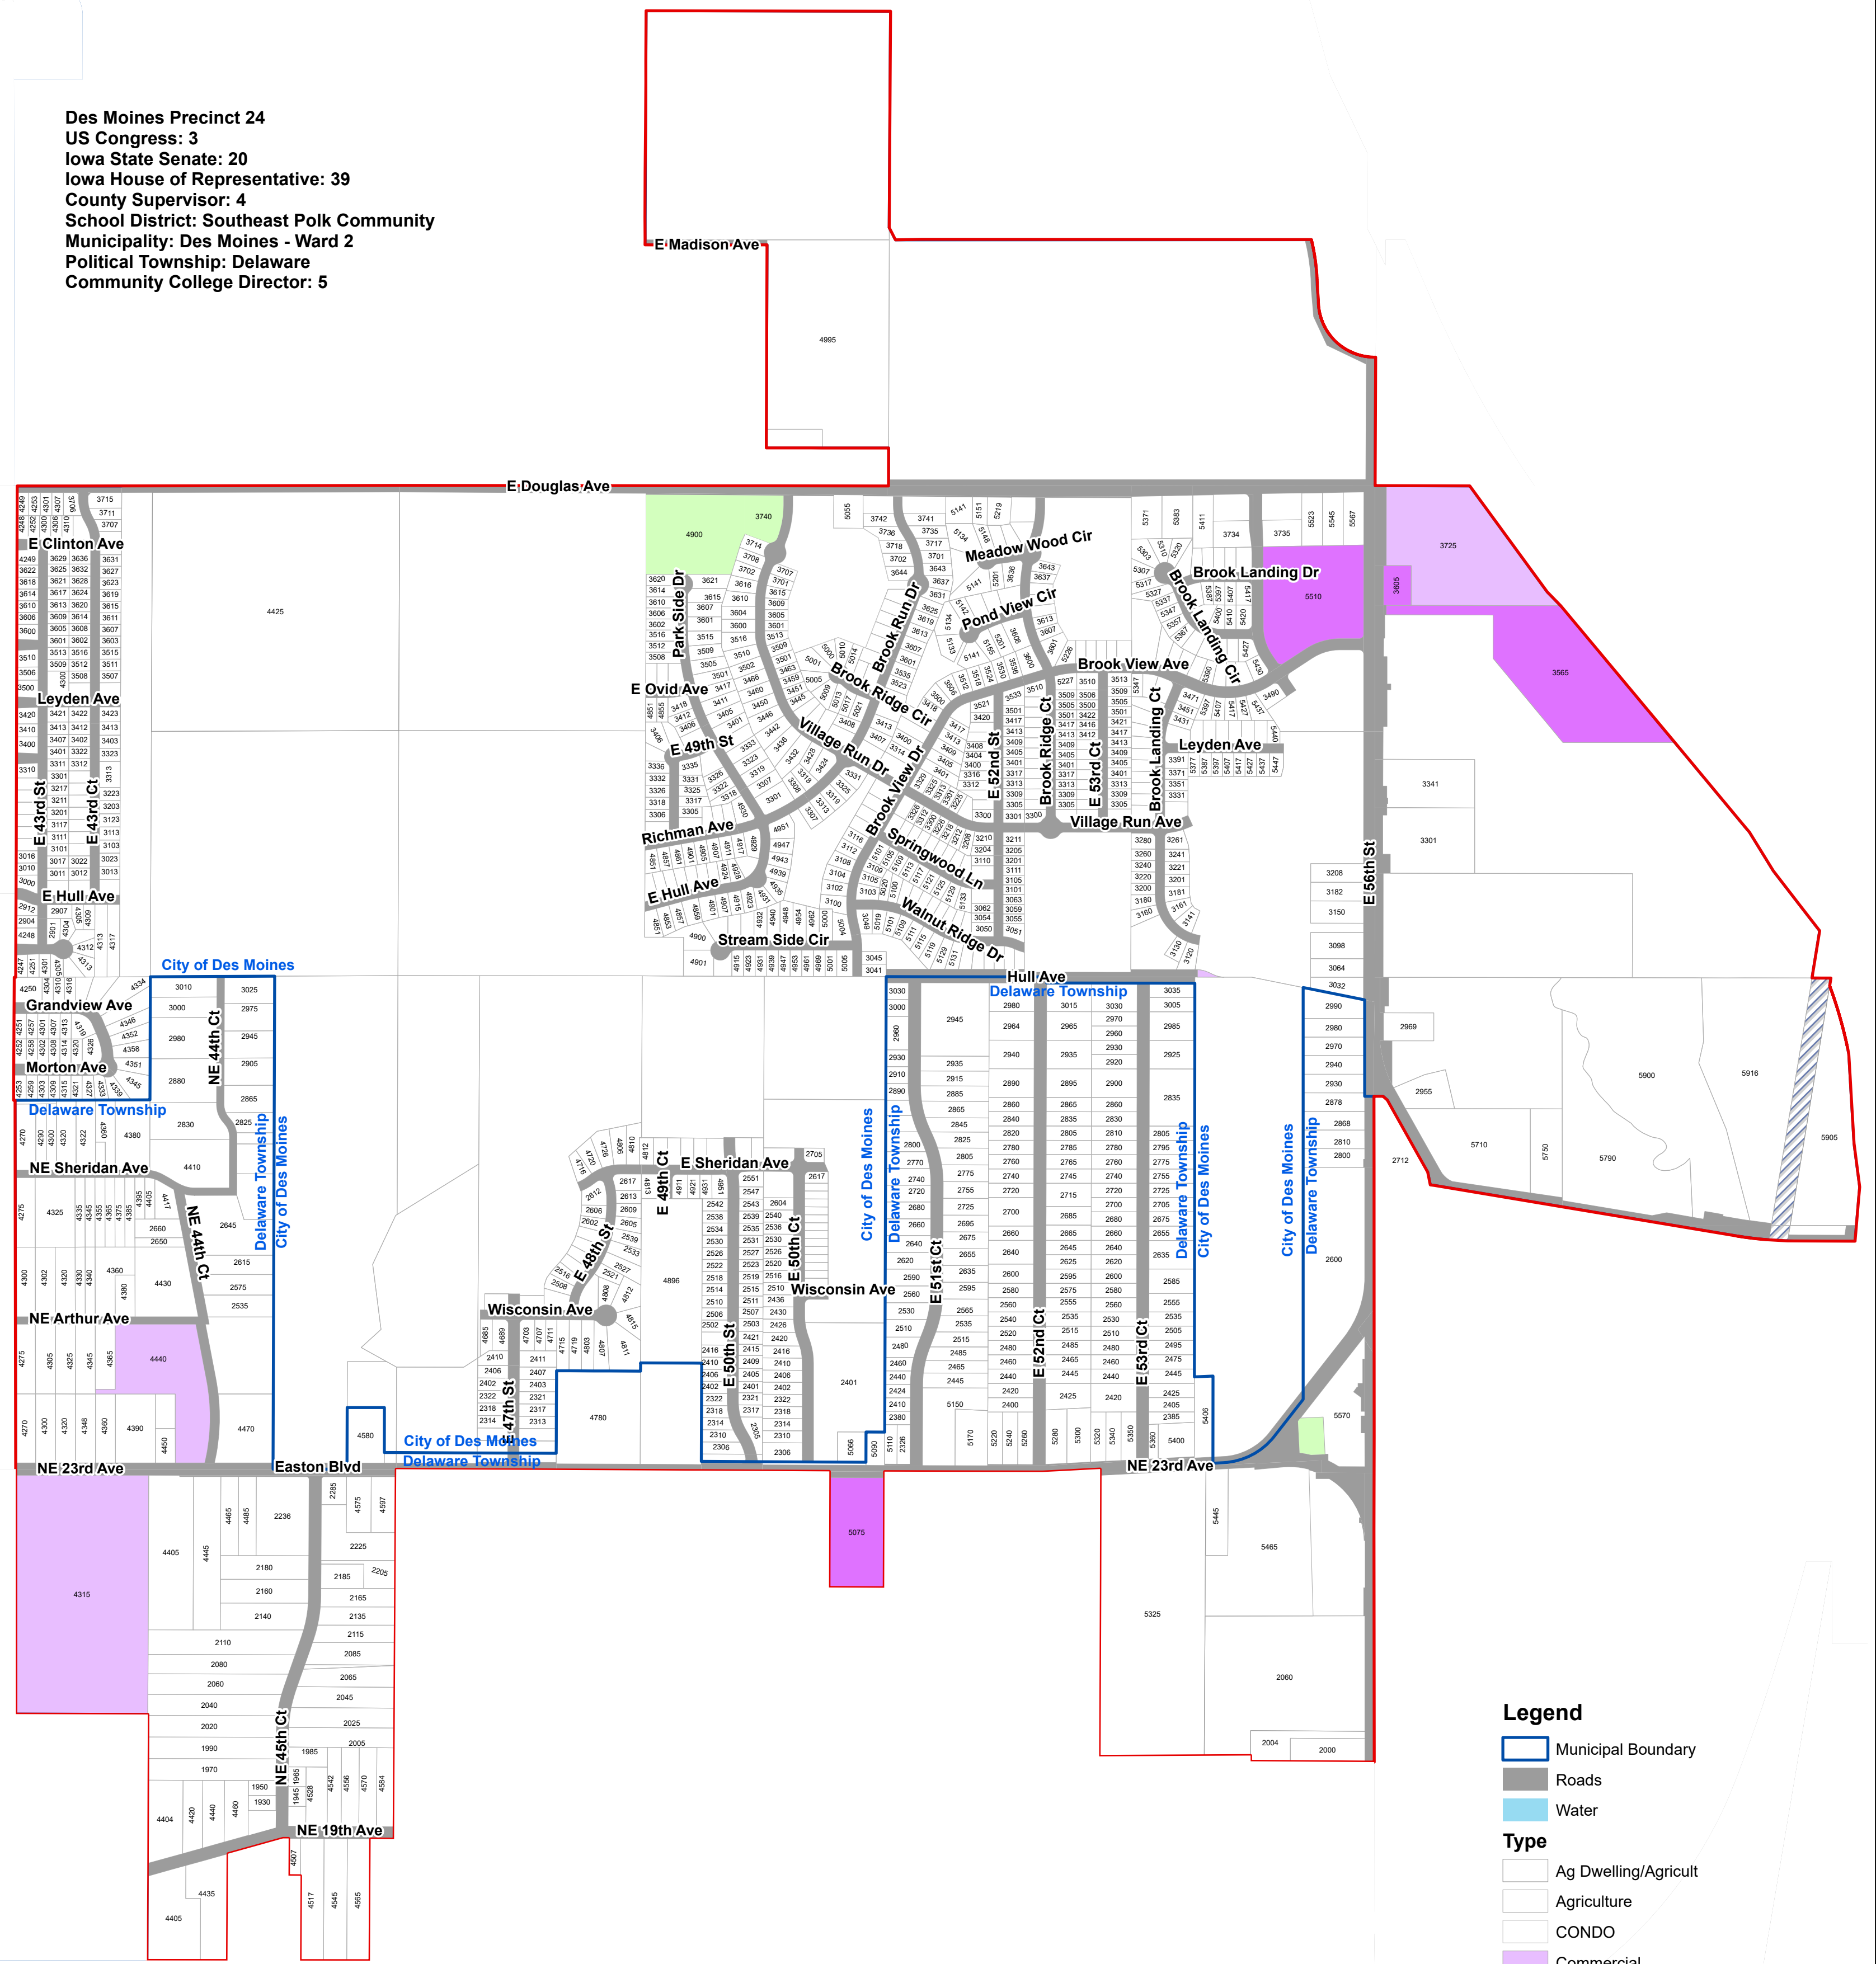

Des Moines Precinct 24

Des Moines Precinct 24
 US Congress: 3
 Iowa State Senate: 20
 Iowa House of Representative: 39
 County Supervisor: 4
 School District: Southeast Polk Community
 Municipality: Des Moines - Ward 2
 Political Township: Delaware
 Community College Director: 5

Legend

- Municipal Boundary
- Roads
- Water
- Type
- Ag Dwelling/Agricult
- Agriculture
- CONDO
- Commercial
- Exempt Commercial
- Exempt Residential
- Government
- Multi-Residential
- Residential
- Utility Reference

This precinct is valid from 2022 through 2031. This PDF will not be updated.
 This map has been created as described in precinct legal description ordinances.
 Precinct level maps have not been printed and therefore are not available for purchase.
 Individuals may reproduce this map at their own expense without restrictions.
 Digital source files are not available from the Election Office.