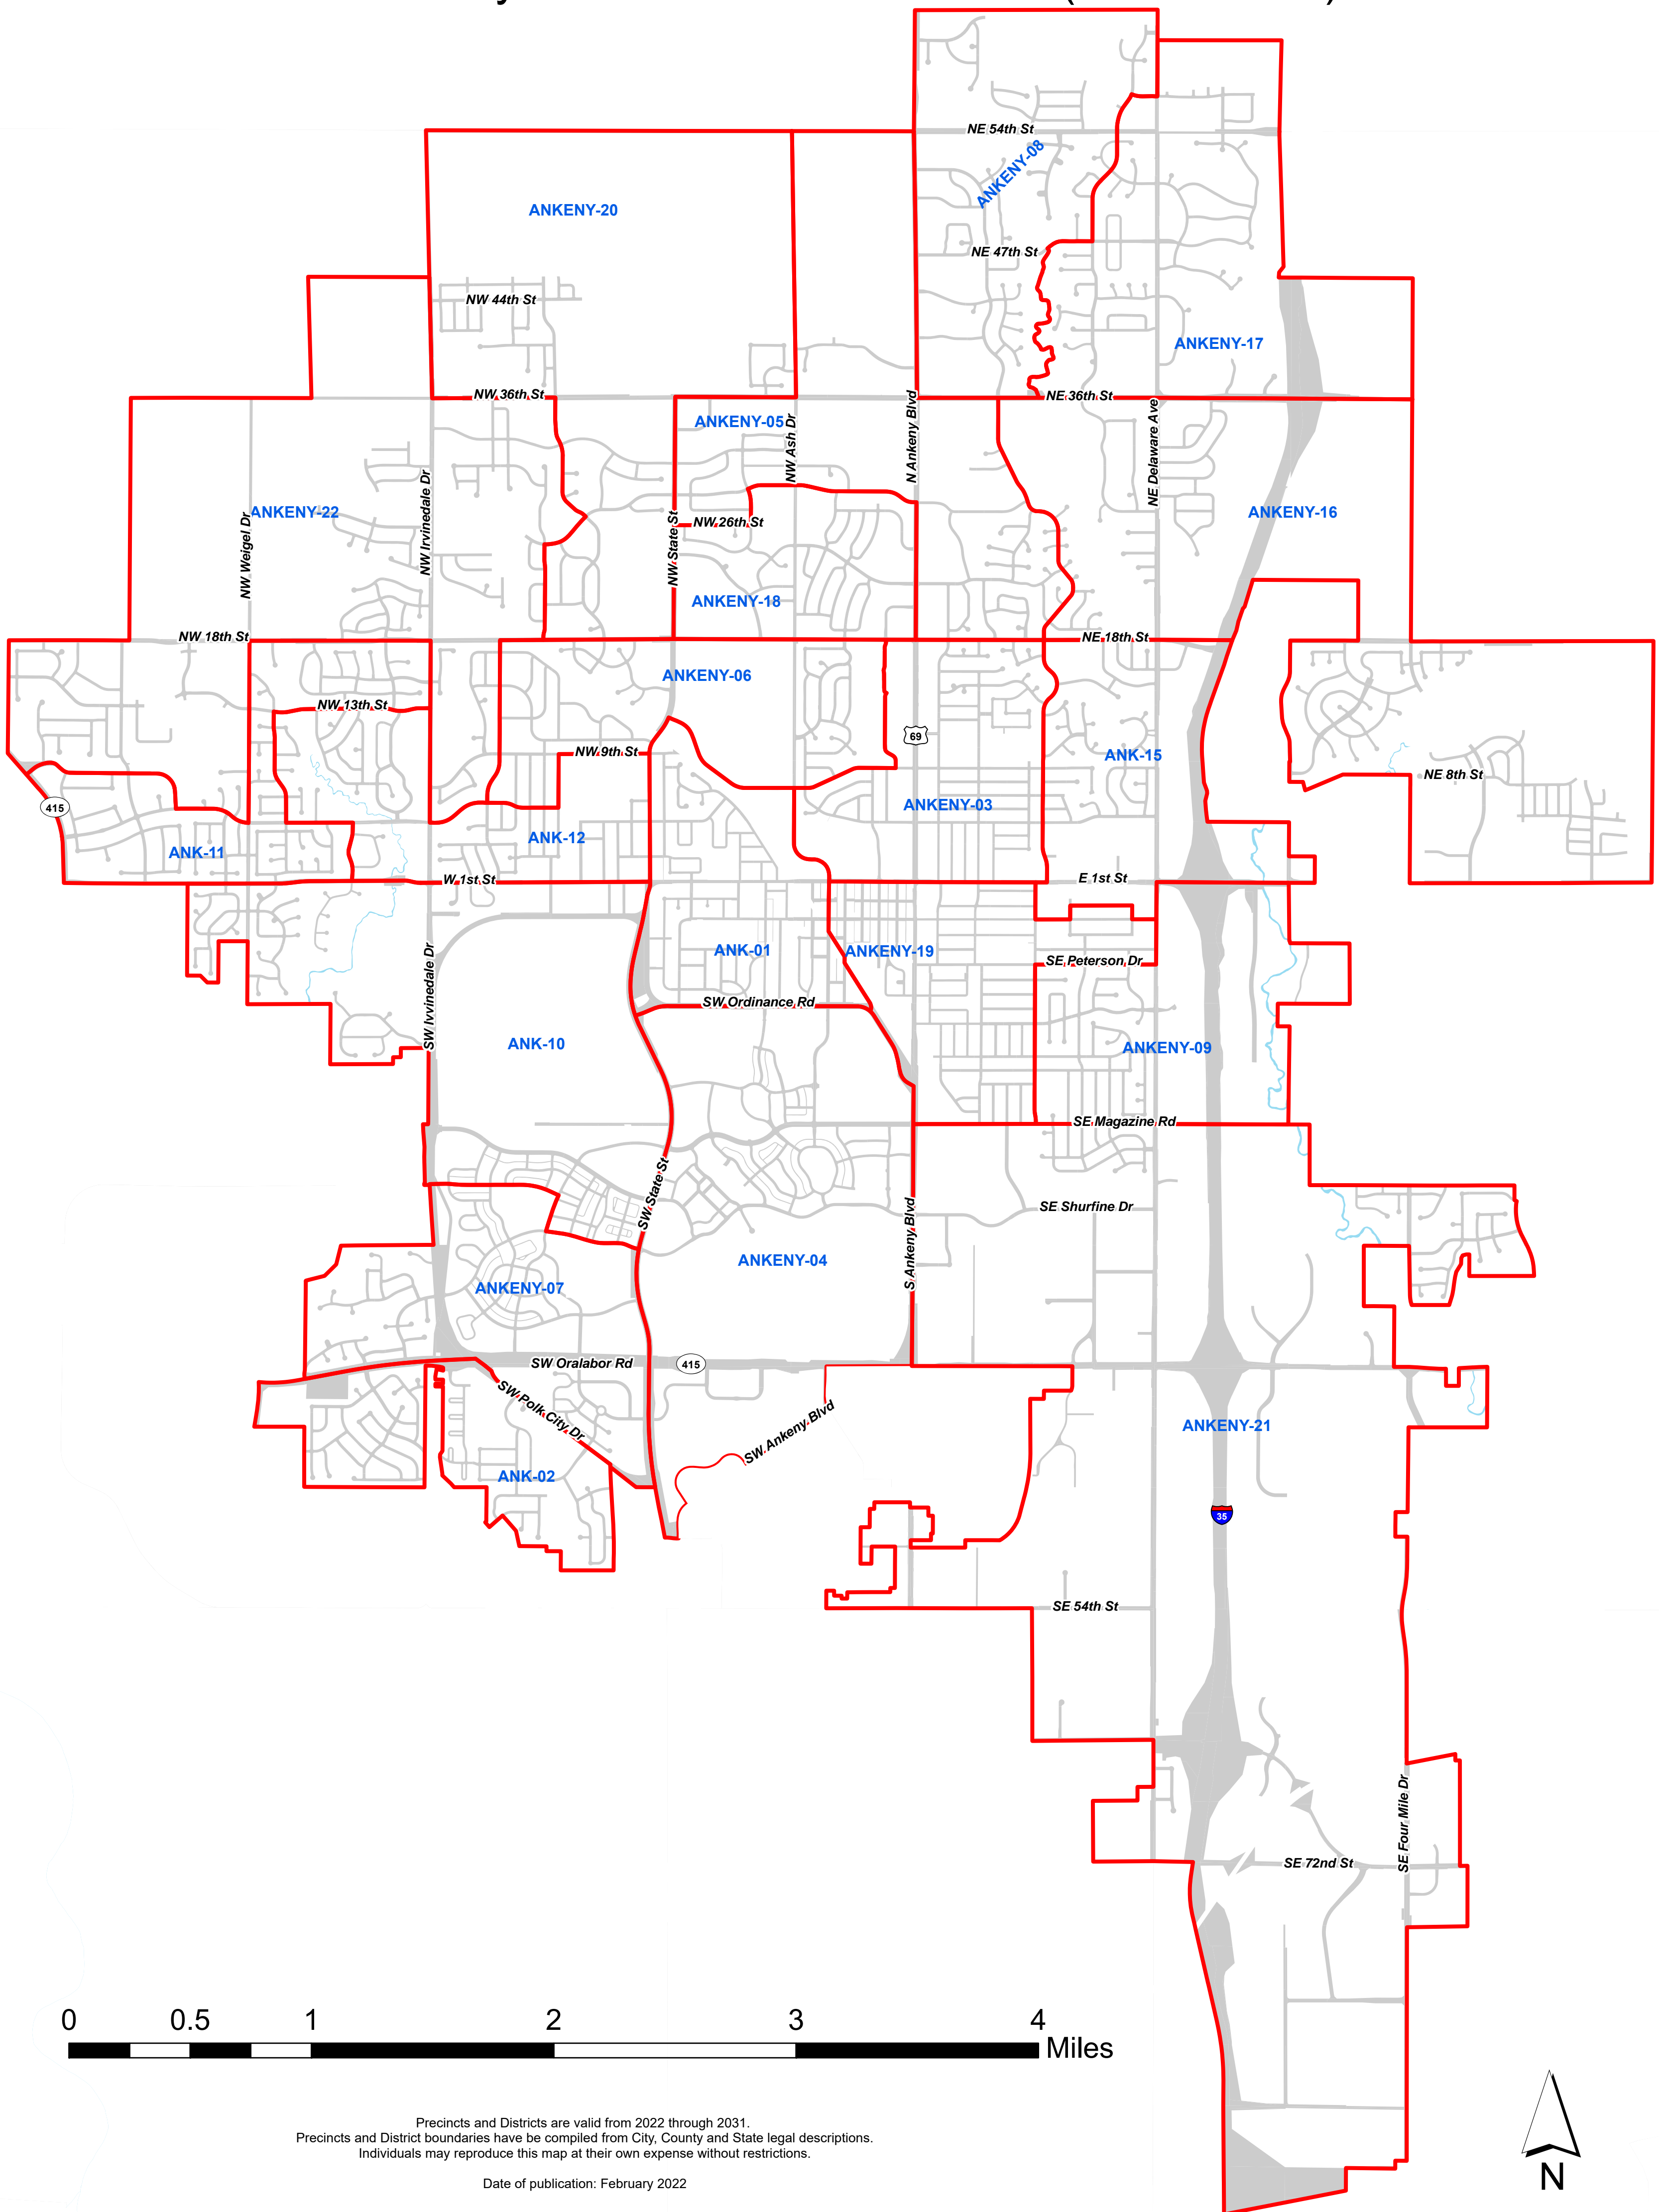

Polk County - State Senate District 21 (2022 - 2031)

Precincts and Districts are valid from 2022 through 2031.
Precincts and District boundaries have been compiled from City, County and State legal descriptions.
Individuals may reproduce this map at their own expense without restrictions.