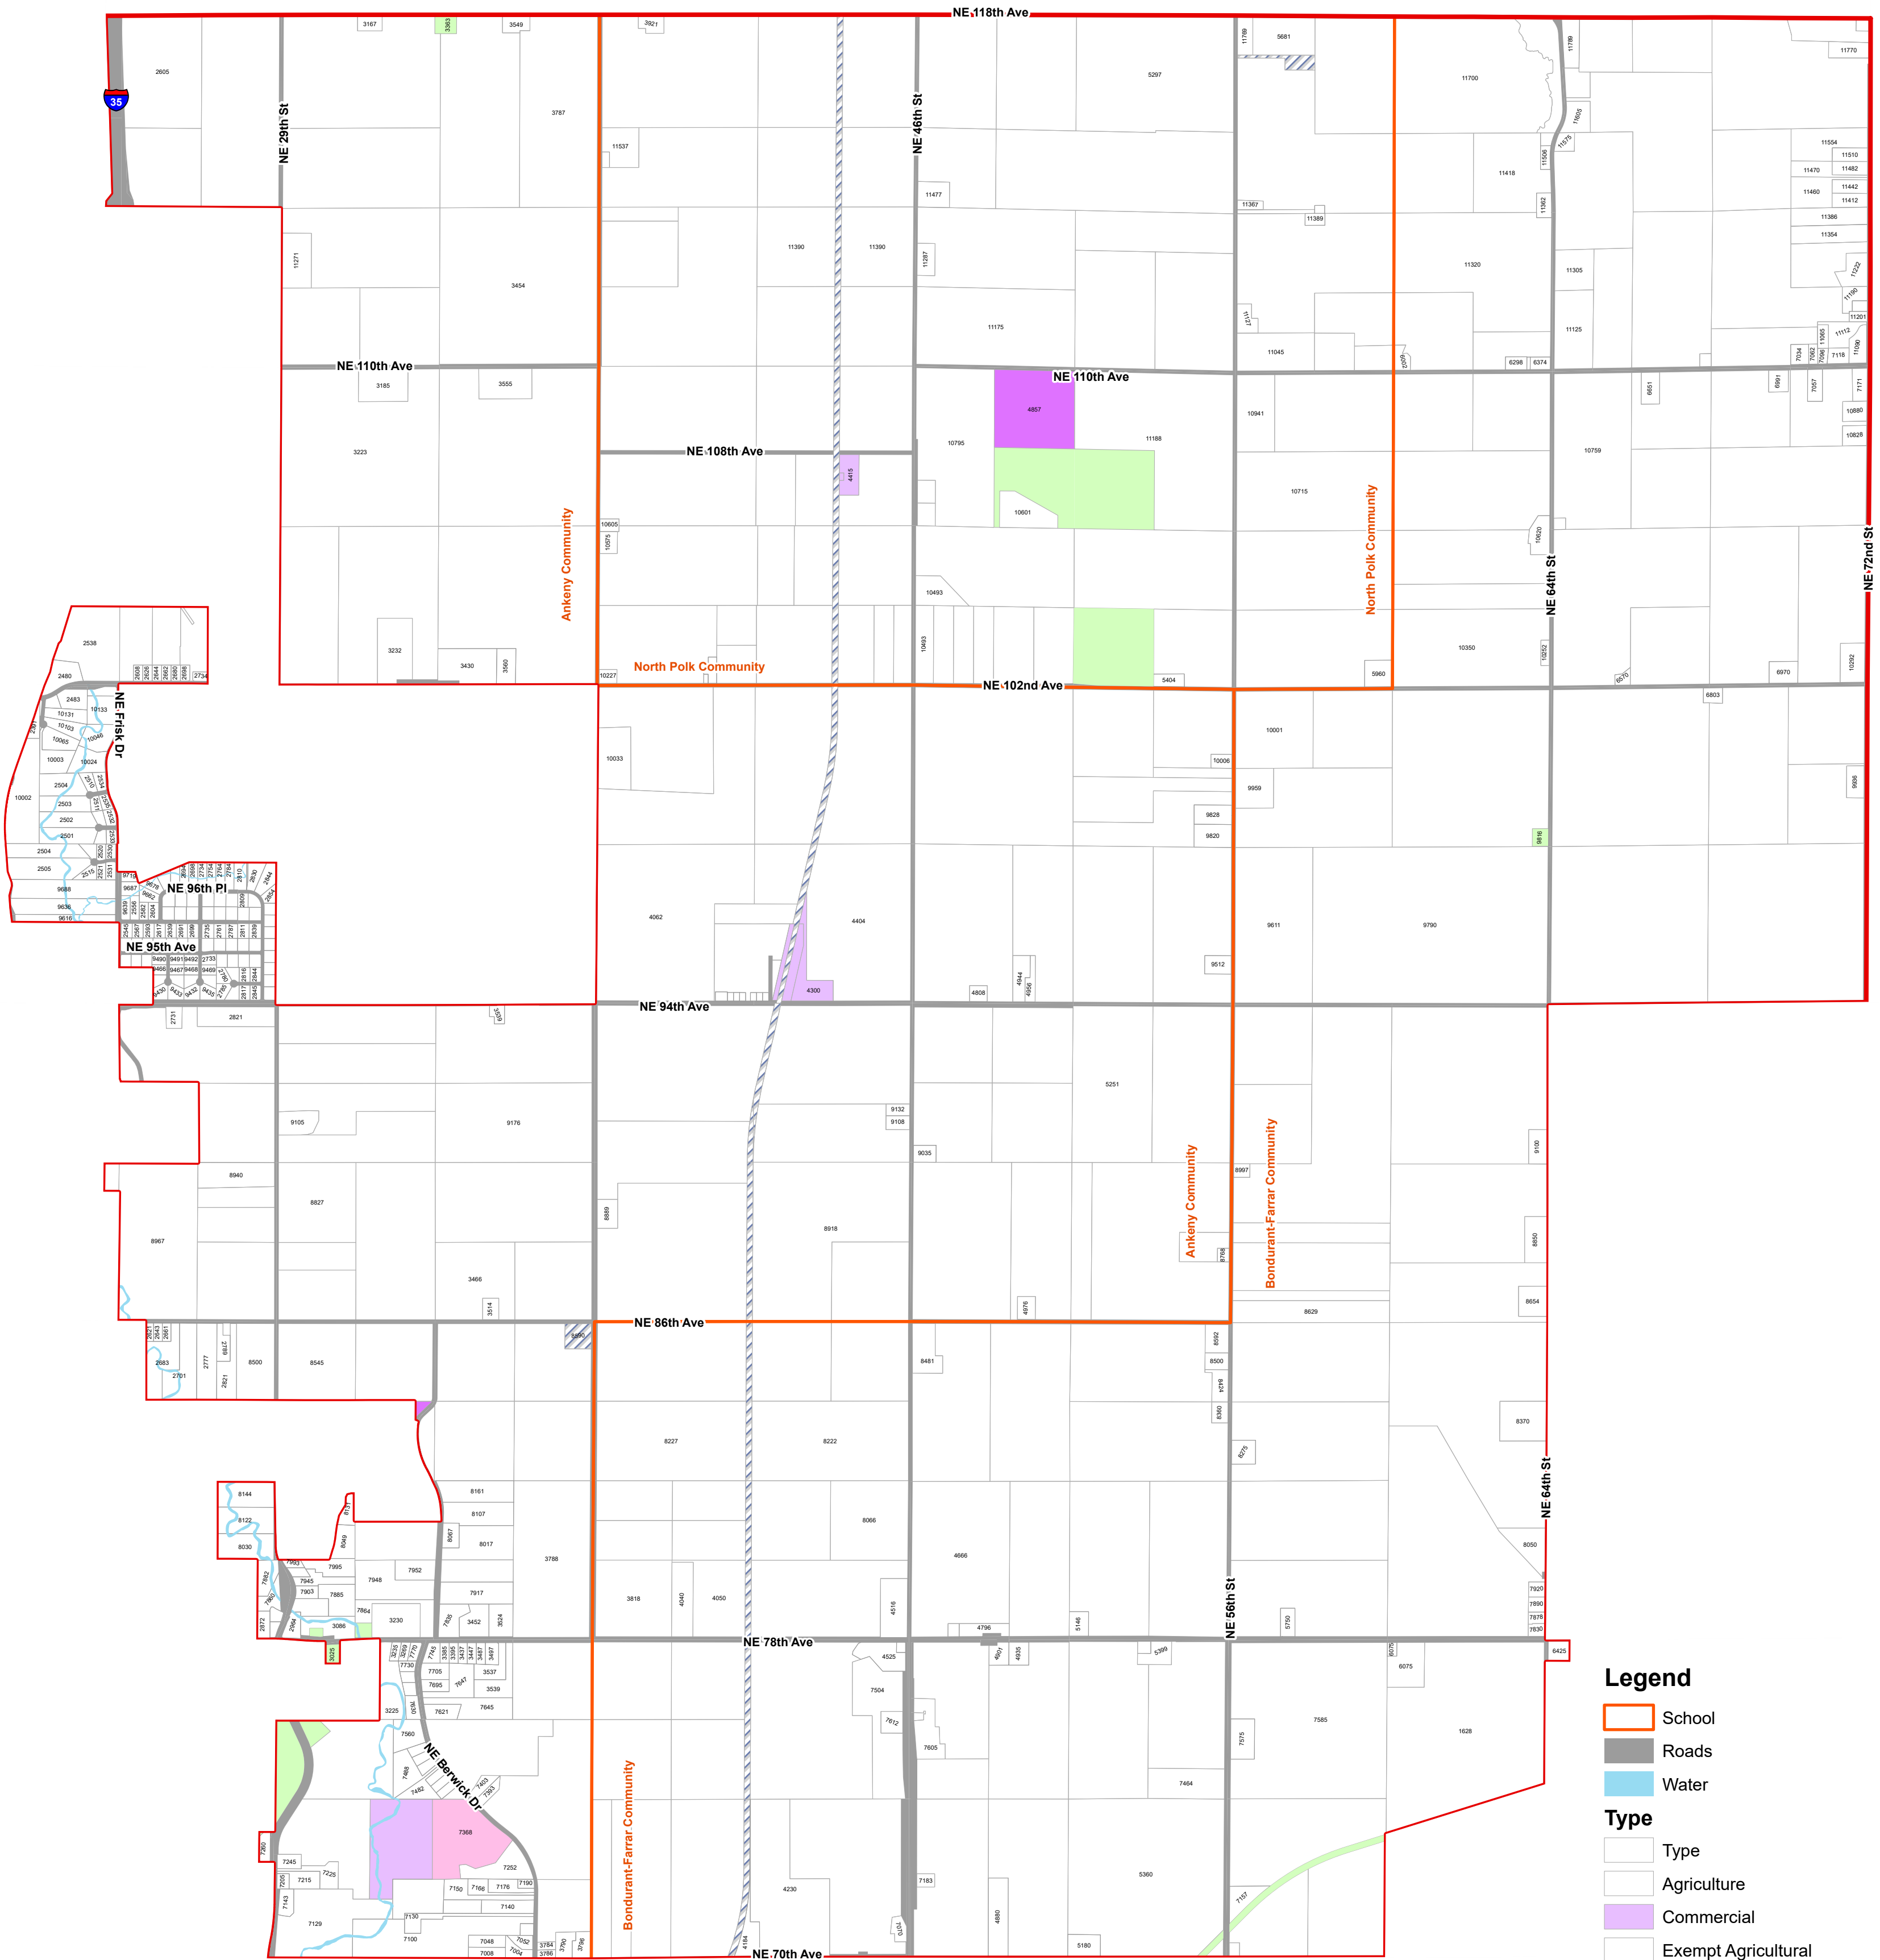

Douglas Precinct 1

Douglas-1
 US Congress: 3
 Iowa State Senate: 23
 Iowa House of Representative: 45
 County Supervisor: 2
 School District (1): North Polk Community
 School District (2): Ankeny Community
 School District (3): Bondurant-Farrar Community
 Township: Douglas
 Community College Director: TBD

This precinct is valid from 2022 through 2031. This PDF will not be updated.
 This map has been created as described in precinct legal description ordinances.
 Precinct level maps have not been printed and therefore are not available for purchase.
 Individuals may reproduce this map at their own expense without restrictions.
 Digital source files are not available from the Election Office.

Date of publication: February 2022

0

1.5

3

Miles

Legend

-  School
-  Roads
-  Water
- Type**
-  Type
-  Agriculture
-  Commercial
-  Exempt Agricultural
-  Exempt Commercial
-  Government
-  Multi-Residential
-  Residential
-  Utility Reference