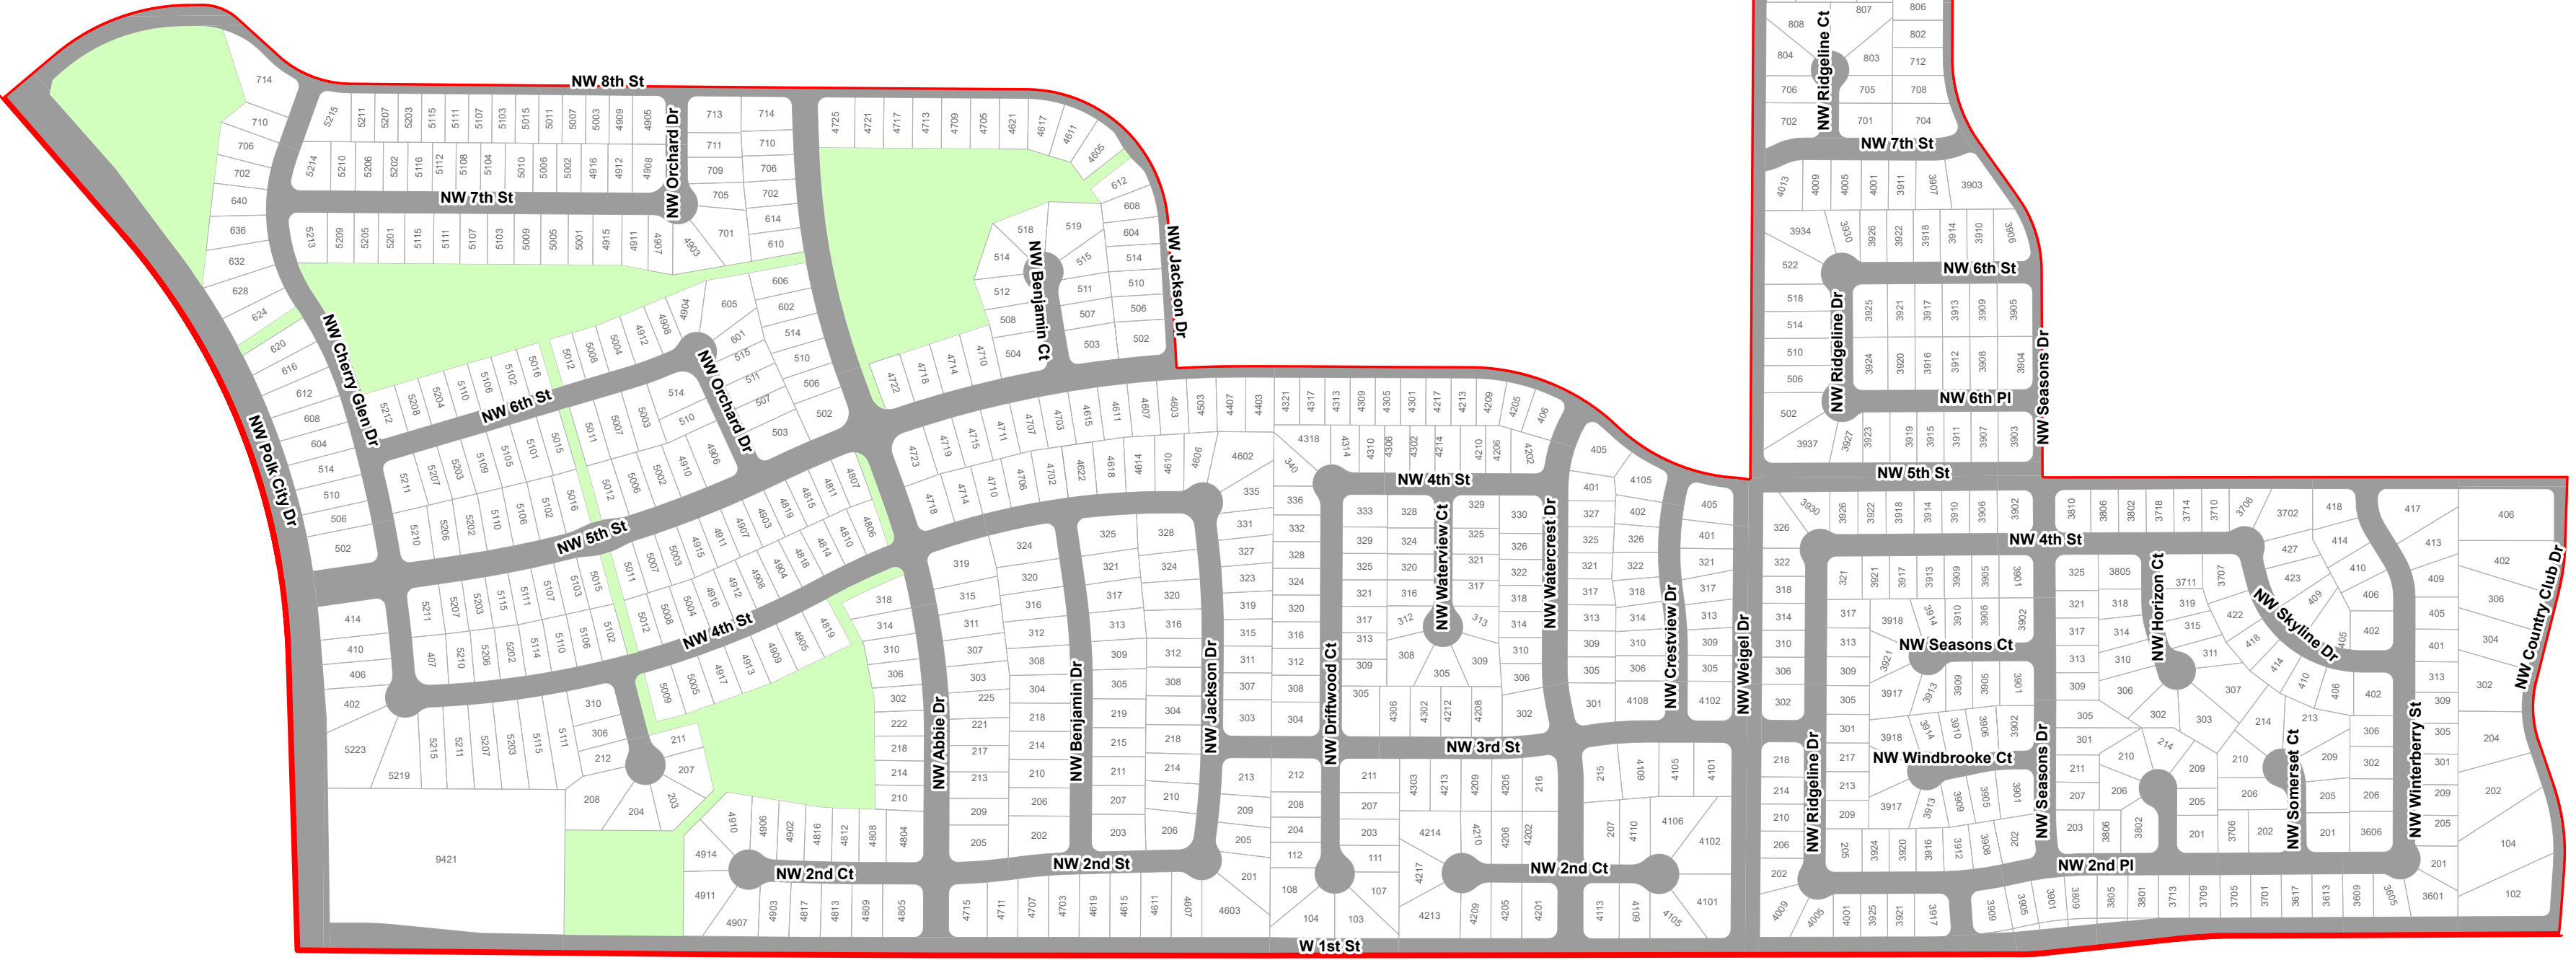

Ankeny Precinct 11

Ankeny-11
US Congress: 3
Iowa State Senate: 21
Iowa House of Representative: 42
County Supervisor: 3
School District: Ankeny Community
Municipality: Ankeny
Community College Director: TBD

Legend

-  Roads
-  Water

Type

-  Commercial
-  Exempt Residential
-  Government
-  Multi-Residential
-  Residential

This precinct is valid from 2022 through 2031. This PDF will not be updated.
 This map has been created as described in precinct legal description ordinances.
 Precinct level maps have not been printed and therefore are not available for purchase.
 Individuals may reproduce this map at their own expense without restrictions.
 Digital source files are not available from the Election Office.