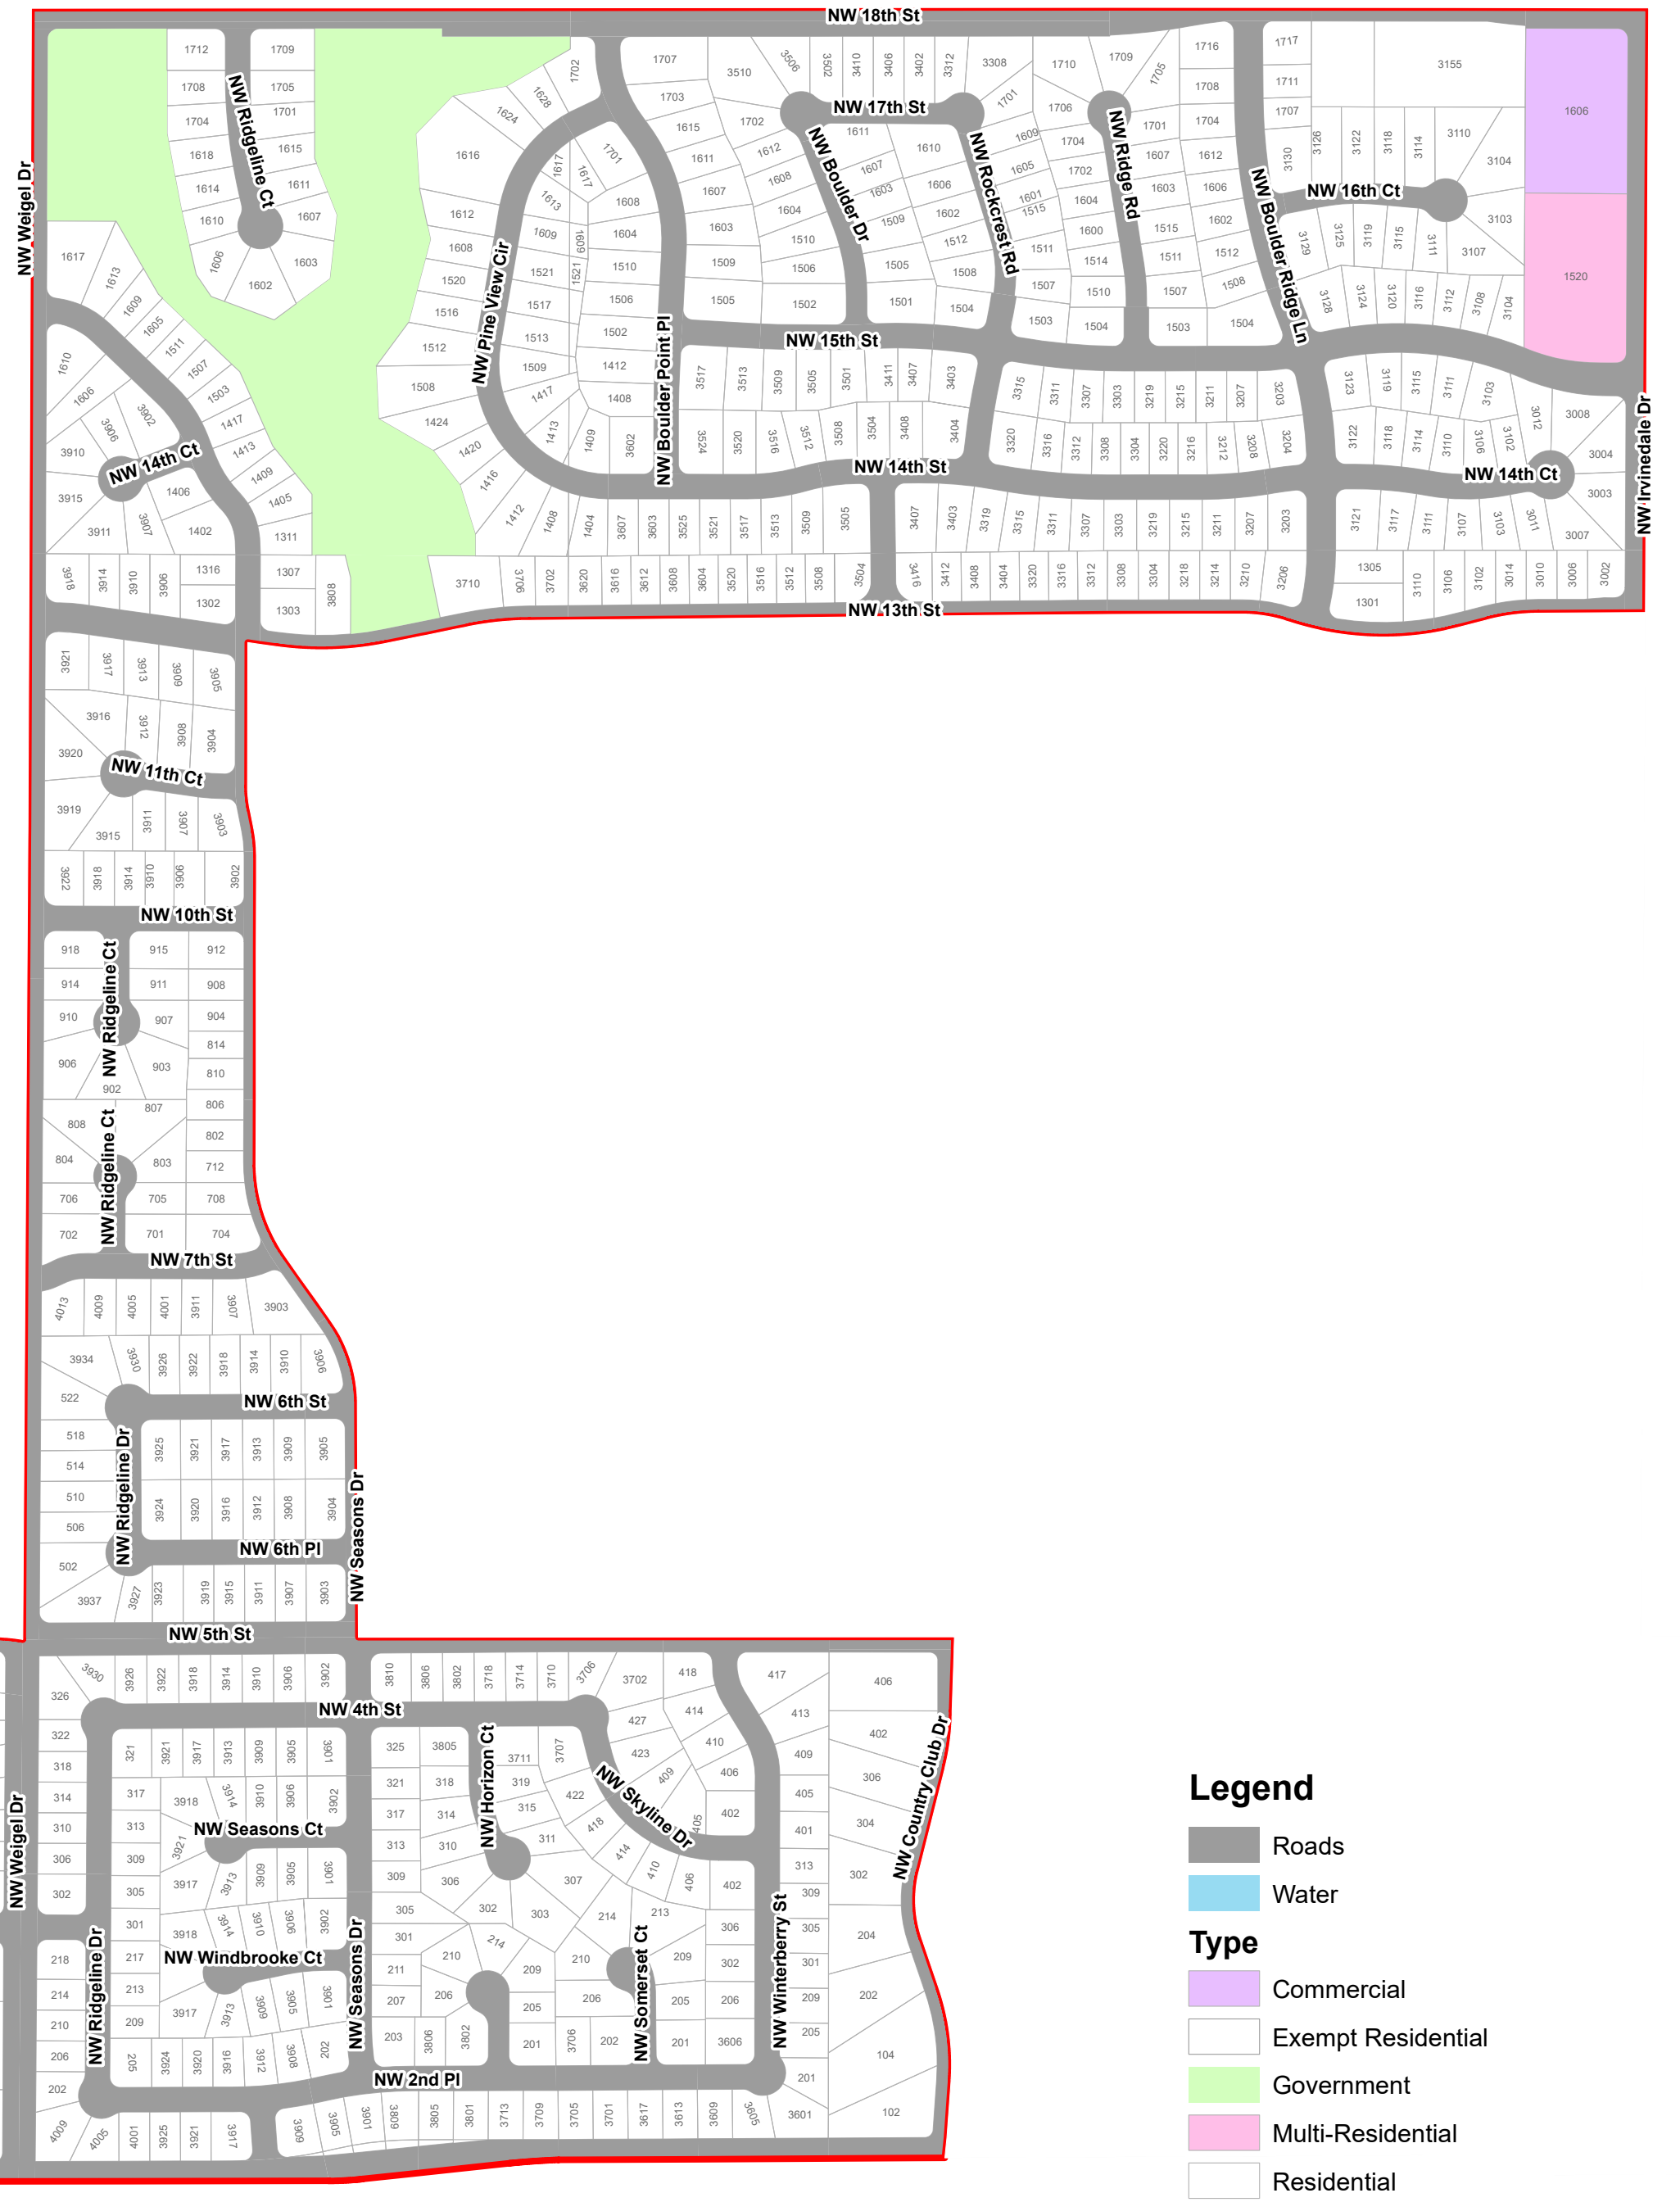

Ankeny Precinct 11

Ankeny-11
US Congress: 3
Iowa State Senate: 21
Iowa House of Representative: 42
County Supervisor: 3
School District: Ankeny Community
Municipality: Ankeny
Community College Director: TBD

Legend

-  Roads
-  Water

Type

-  Commercial
-  Exempt Residential
-  Government
-  Multi-Residential
-  Residential

This precinct is valid from 2022 through 2031. This PDF will not be updated.
 This map has been created as described in precinct legal description ordinances.
 Precinct level maps have not been printed and therefore are not available for purchase.
 Individuals may reproduce this map at their own expense without restrictions.
 Digital source files are not available from the Election Office.