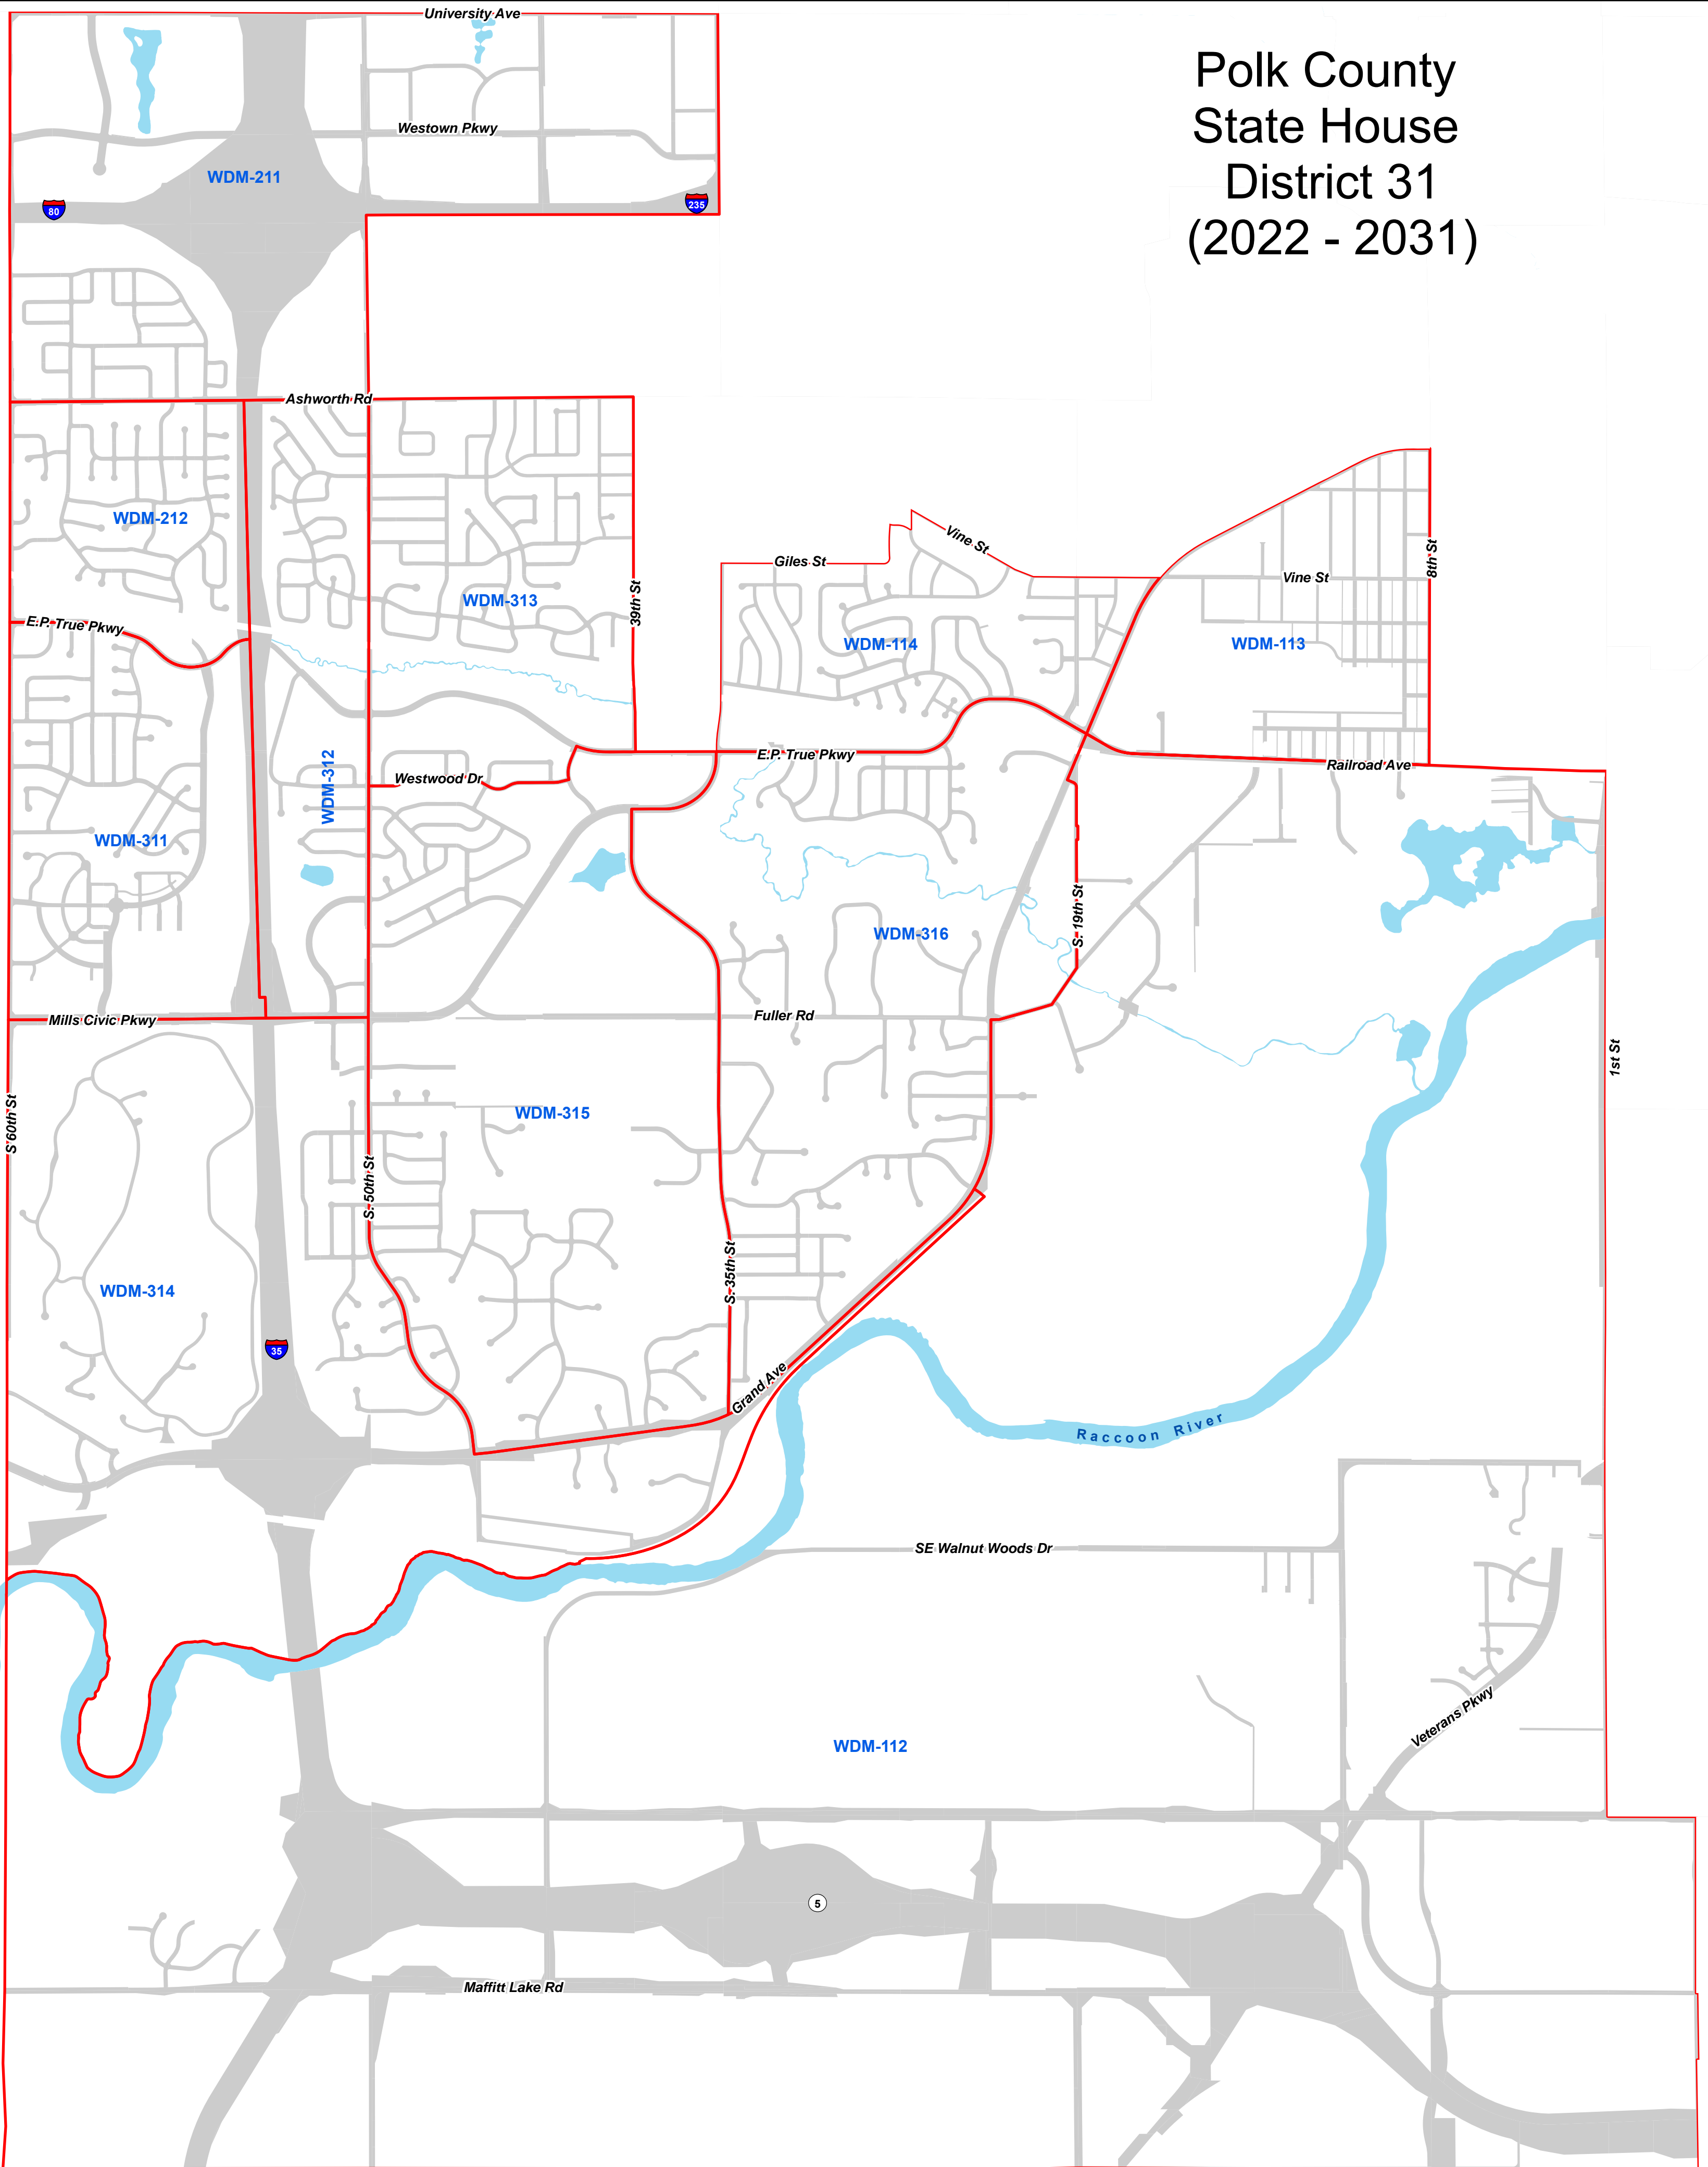

Polk County State House District 31 (2022 - 2031)

Precincts and Districts are valid from 2022 through 2031.
Precincts and District boundaries have been compiled from City, County and State legal descriptions.
Individuals may reproduce this map at their own expense without restrictions.