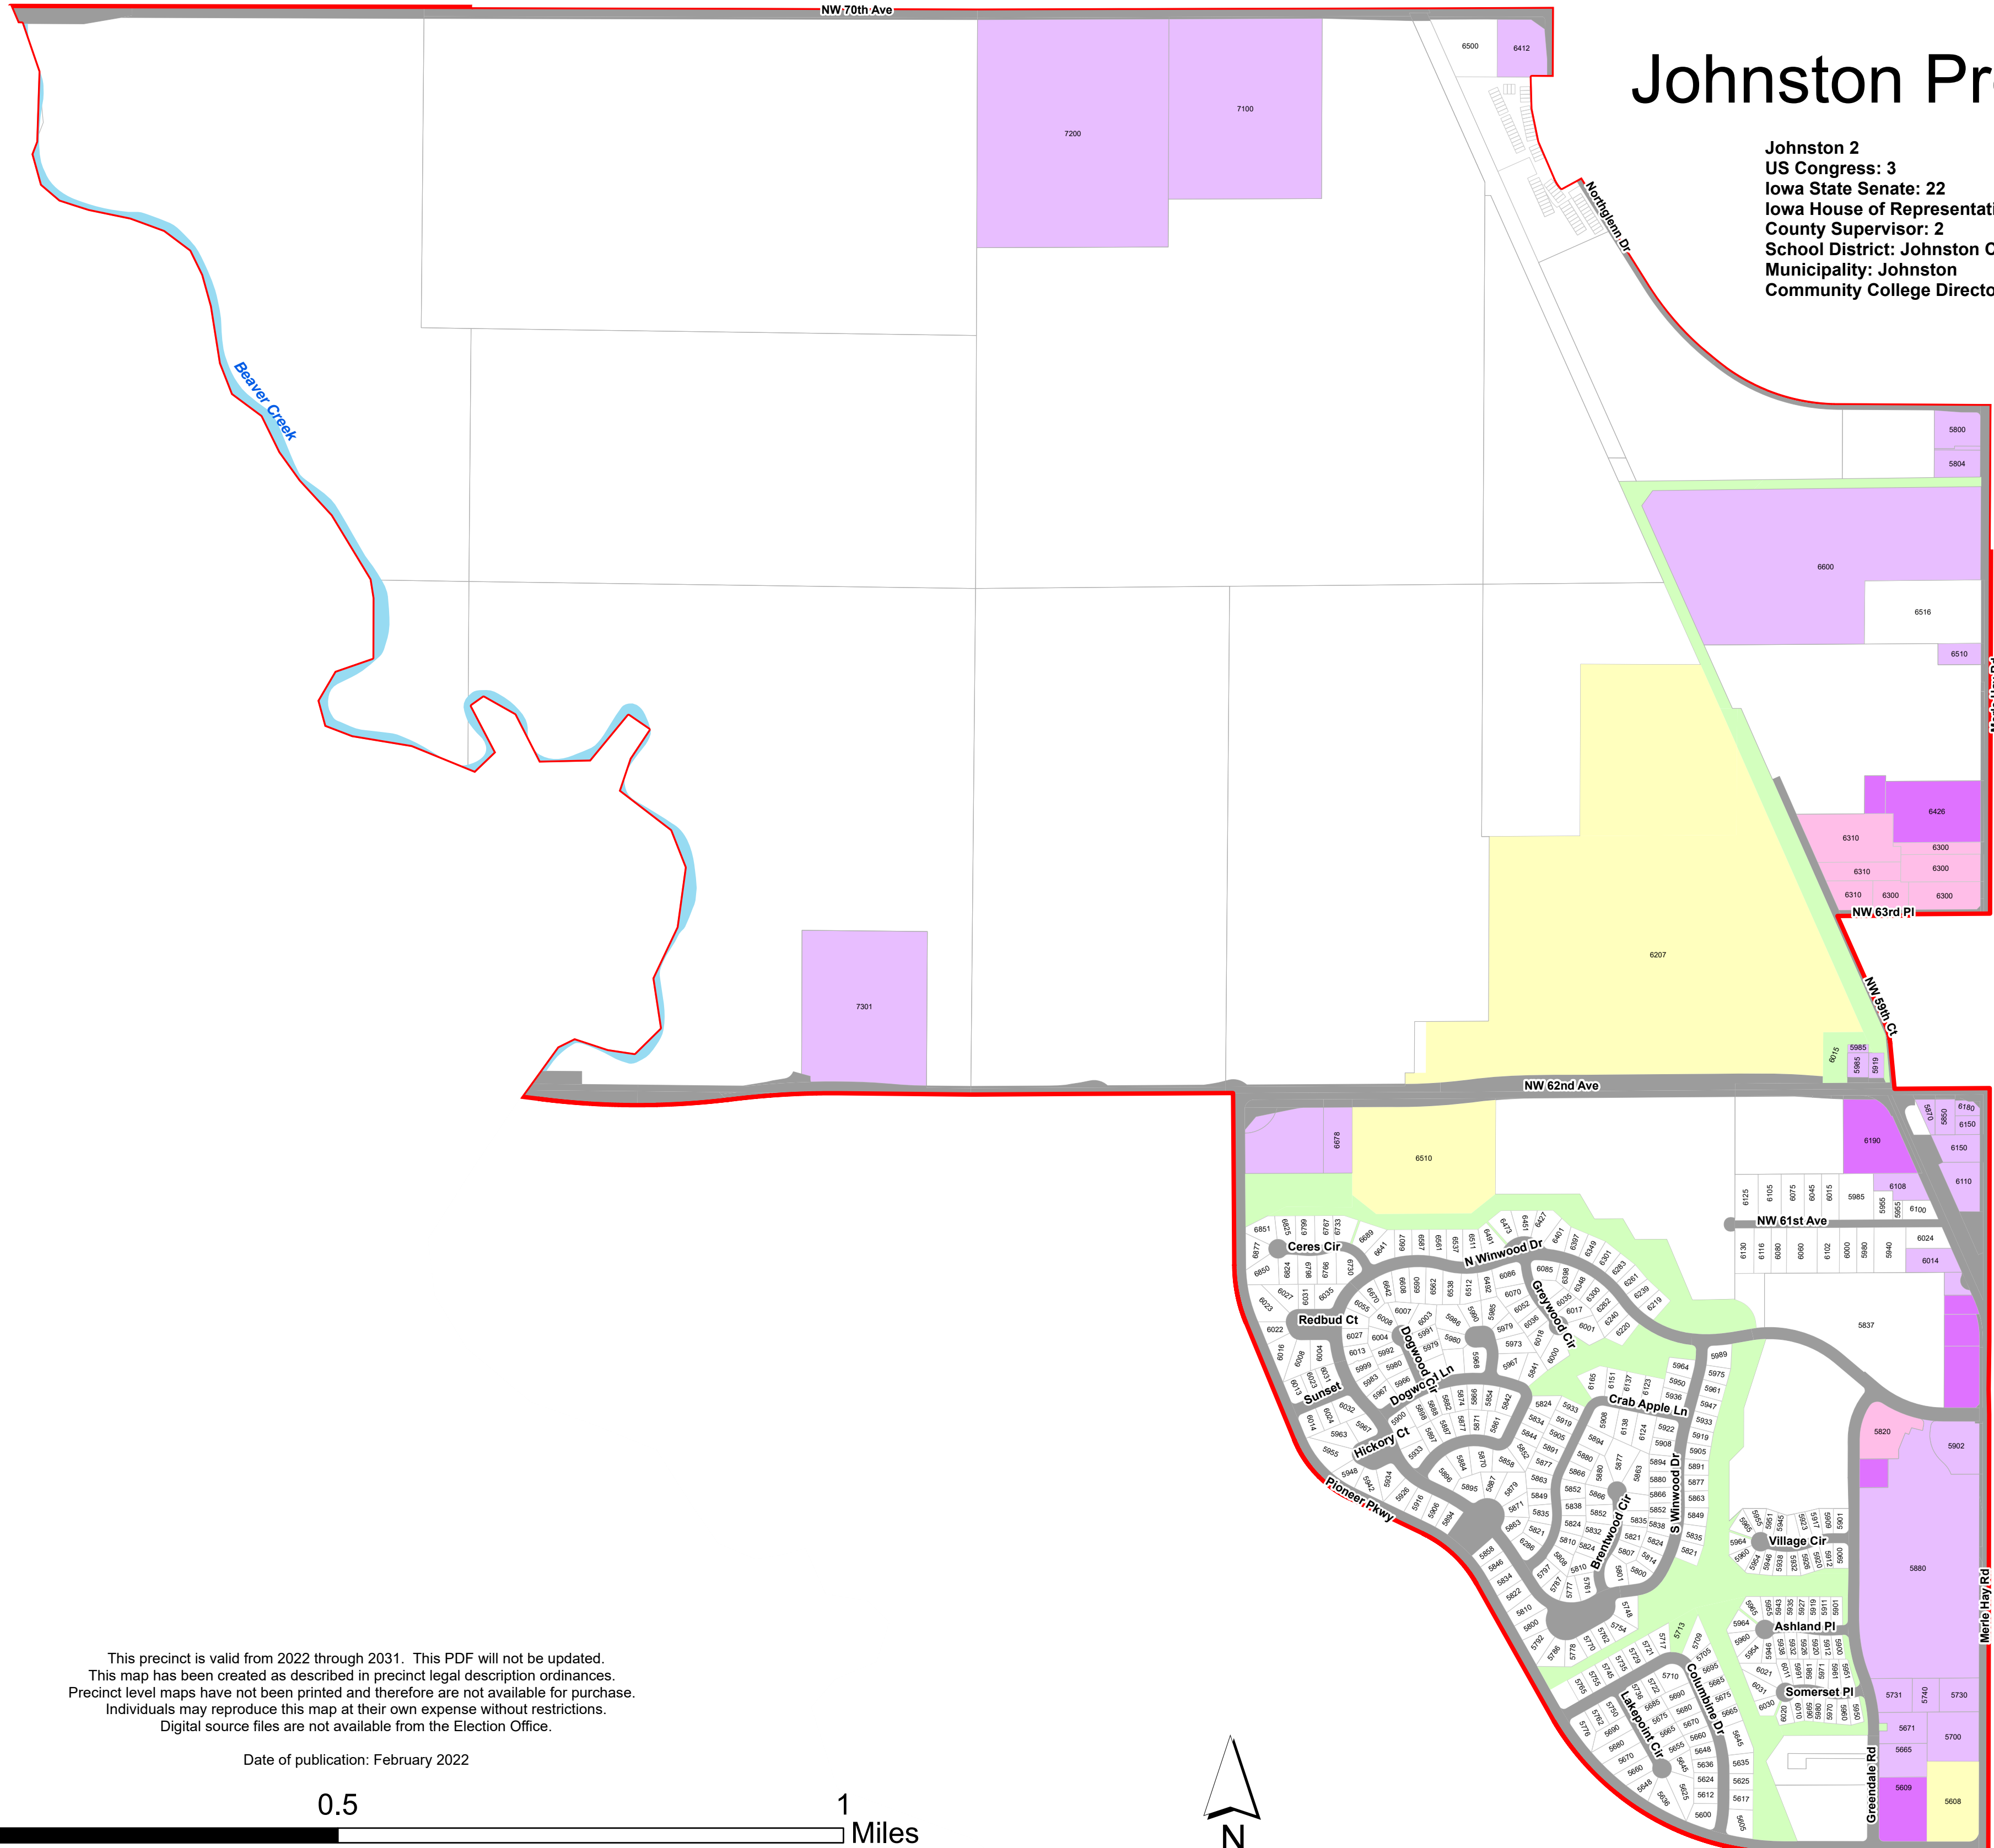

Johnston Precinct 2

Johnston 2
US Congress: 3
Iowa State Senate: 22
Iowa House of Representative: 43
County Supervisor: 2
School District: Johnston Community
Municipality: Johnston
Community College Director: TBD

- Legend**
- Roads
 - Water
- Type**
- Ag Dwelling/Agricult
 - Agriculture
 - CONDO
 - Commercial
 - Exempt Commercial
 - Exempt Multi-Res
 - Exempt Residential/R
 - Government
 - Multi-Residential
 - Residential
 - School

This precinct is valid from 2022 through 2031. This PDF will not be updated.
 This map has been created as described in precinct legal description ordinances.
 Precinct level maps have not been printed and therefore are not available for purchase.
 Individuals may reproduce this map at their own expense without restrictions.
 Digital source files are not available from the Election Office.